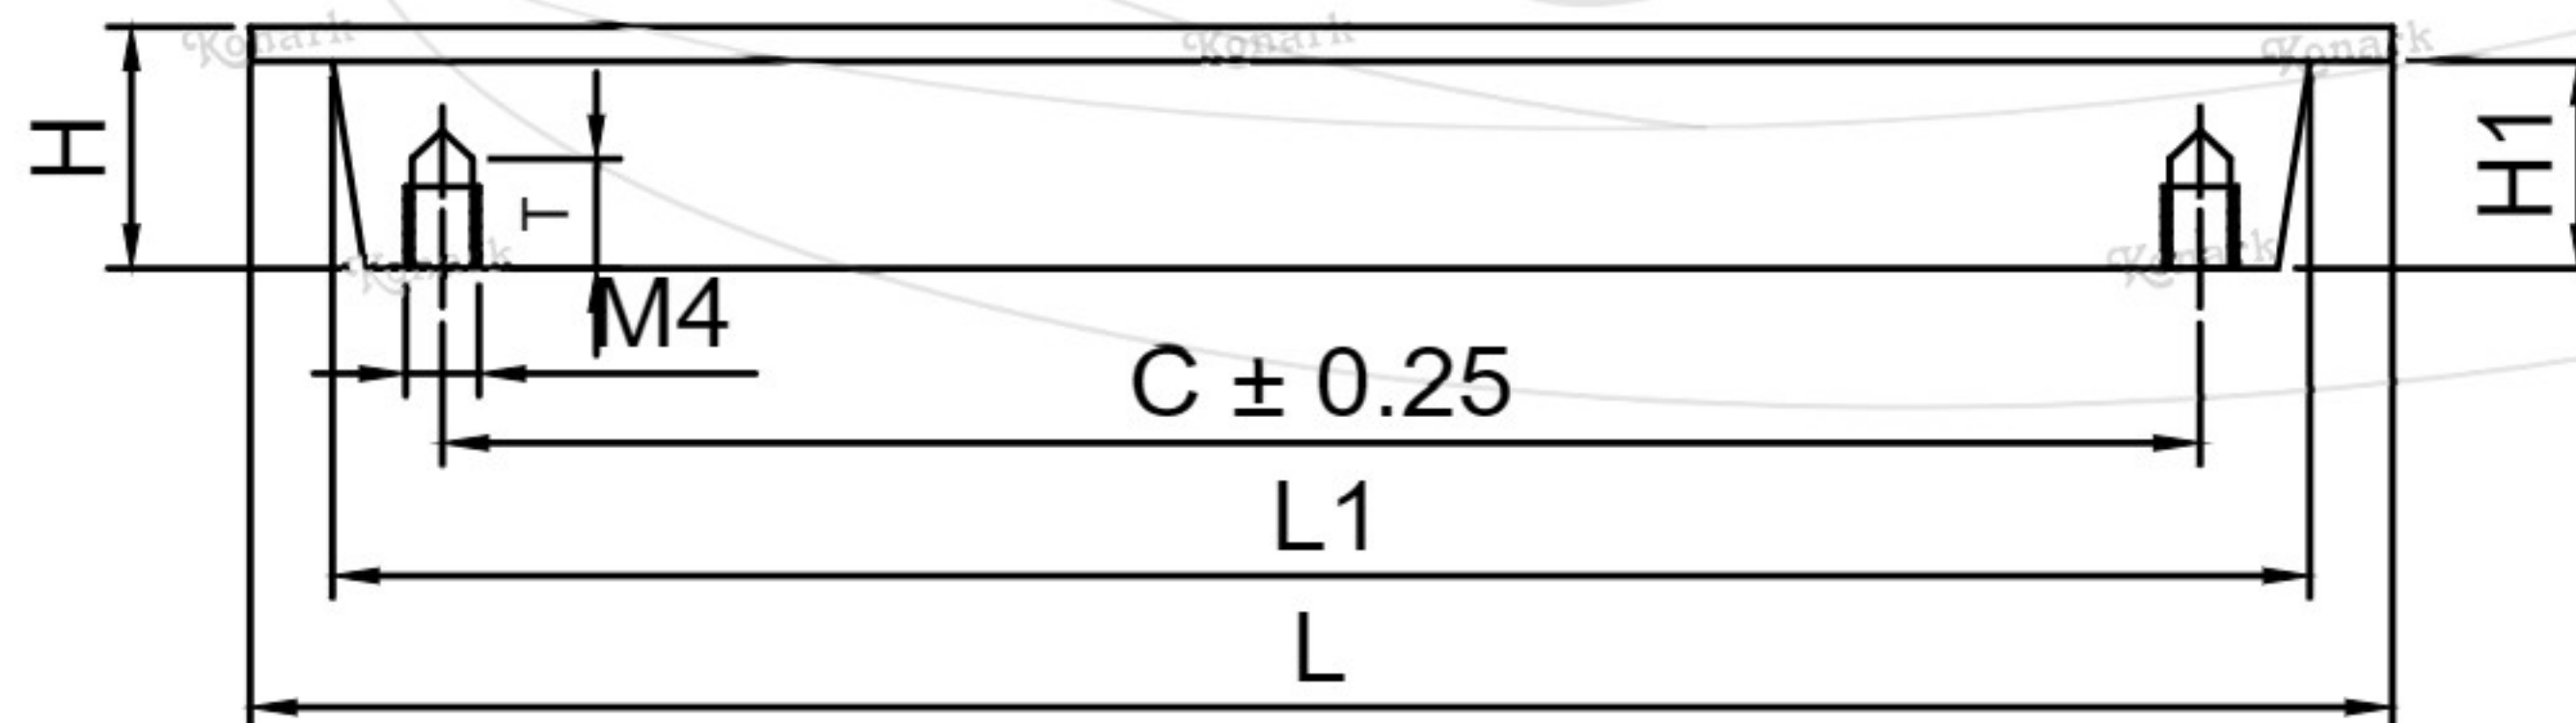

Model : RFH-041

TOP View

FRONT View

L H S View

Finish	Size	Product Code	C	L	H	W	H1	T	L1	W1
MT CP SP MC BM RG BA CA	96mm	RFH-041 96	96	117	14	47	12	6	108	35

FINISH:

MT	CP	SP	MC	BM	RG	BA	CA
							
Matt	Chrome	Satin	Matt Chrome	Black Matt	Rose Gold	Brass Antique	Copper Antique