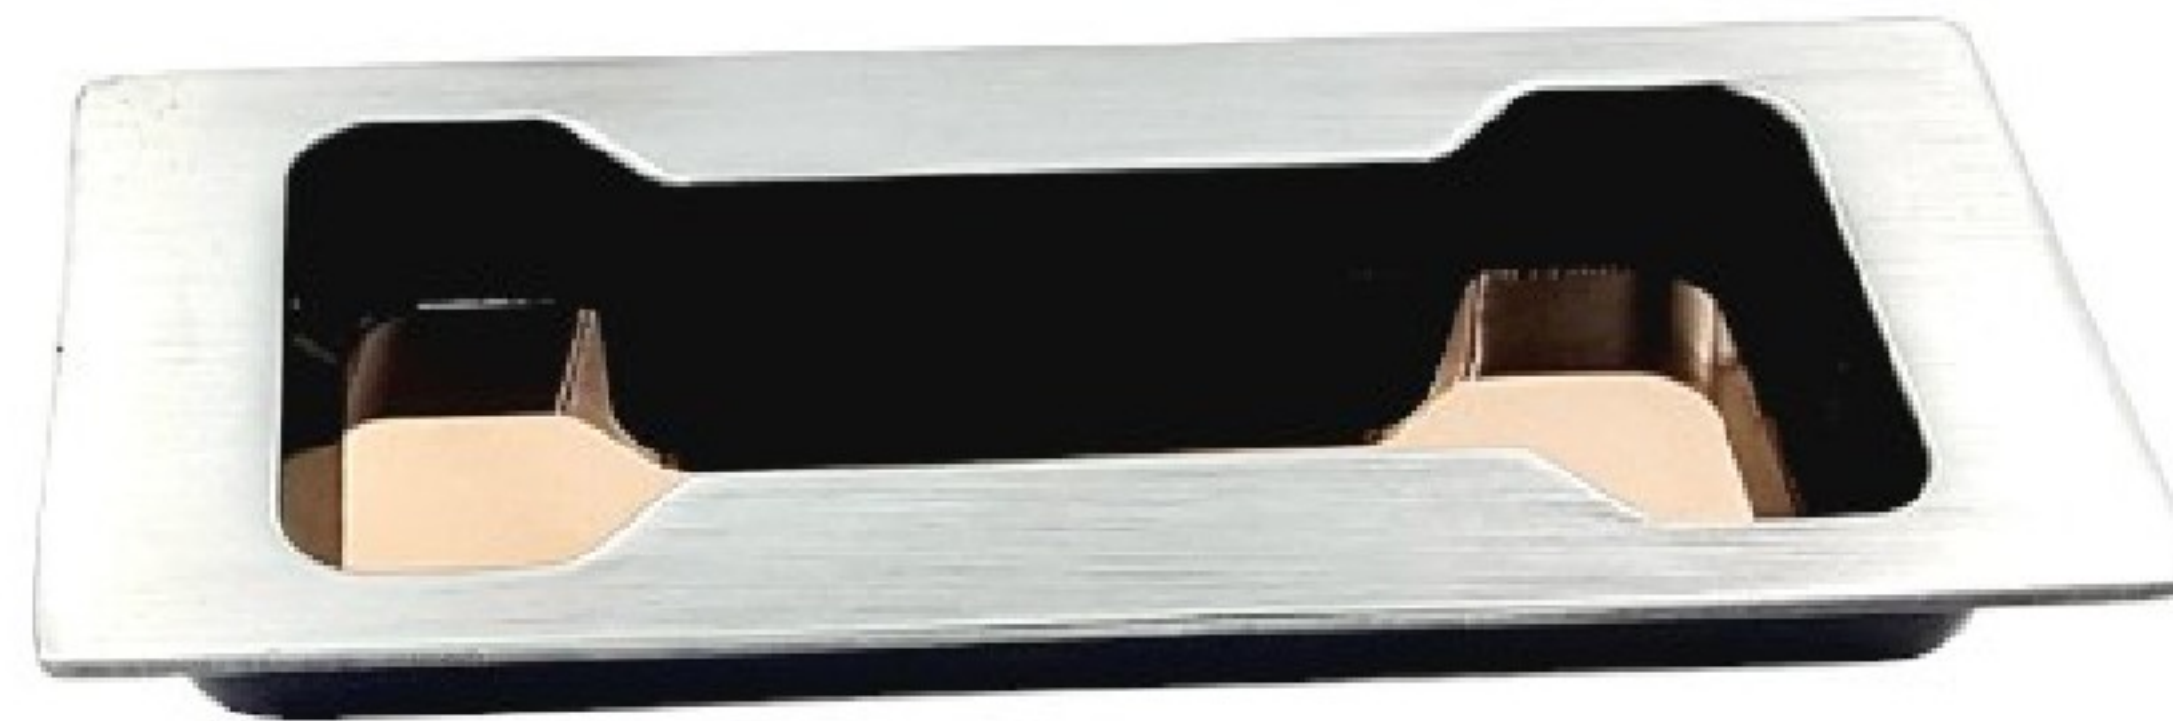

Model : RFH-041

TOP View

FRONT View

L H S View

Finish	Size	Product Code	C	L	H	W	H1	T	L1	W1
MT CP SP MC BM RG BA CA	96mm	RFH-041 96	96	117	14	47	12	6	108	35

FINISH:

MT	CP	SP	MC	BM	RG	BA	CA
							
Matt	Chrome	Satin	Matt Chrome	Black Matt	Rose Gold	Brass Antique	Copper Antique