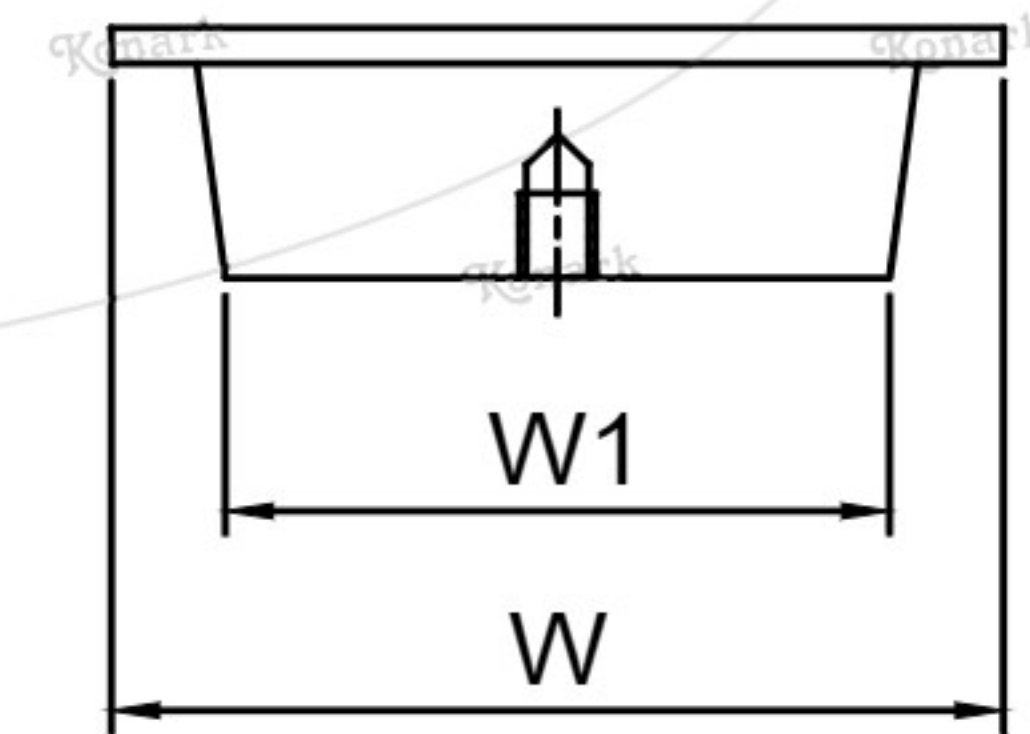

Model : RFH-041

TOP View

FRONT View

L H S View

Finish	Size	Product Code	C	L	H	W	H1	T	L1	W1
MT CP SP MC BM RG BA CA	96mm	RFH-041 96	96	117	14	47	12	6	108	35

FINISH:

MT	CP	SP	MC	BM	RG	BA	CA
							
Matt	Chrome	Satin	Matt Chrome	Black Matt	Rose Gold	Brass Antique	Copper Antique