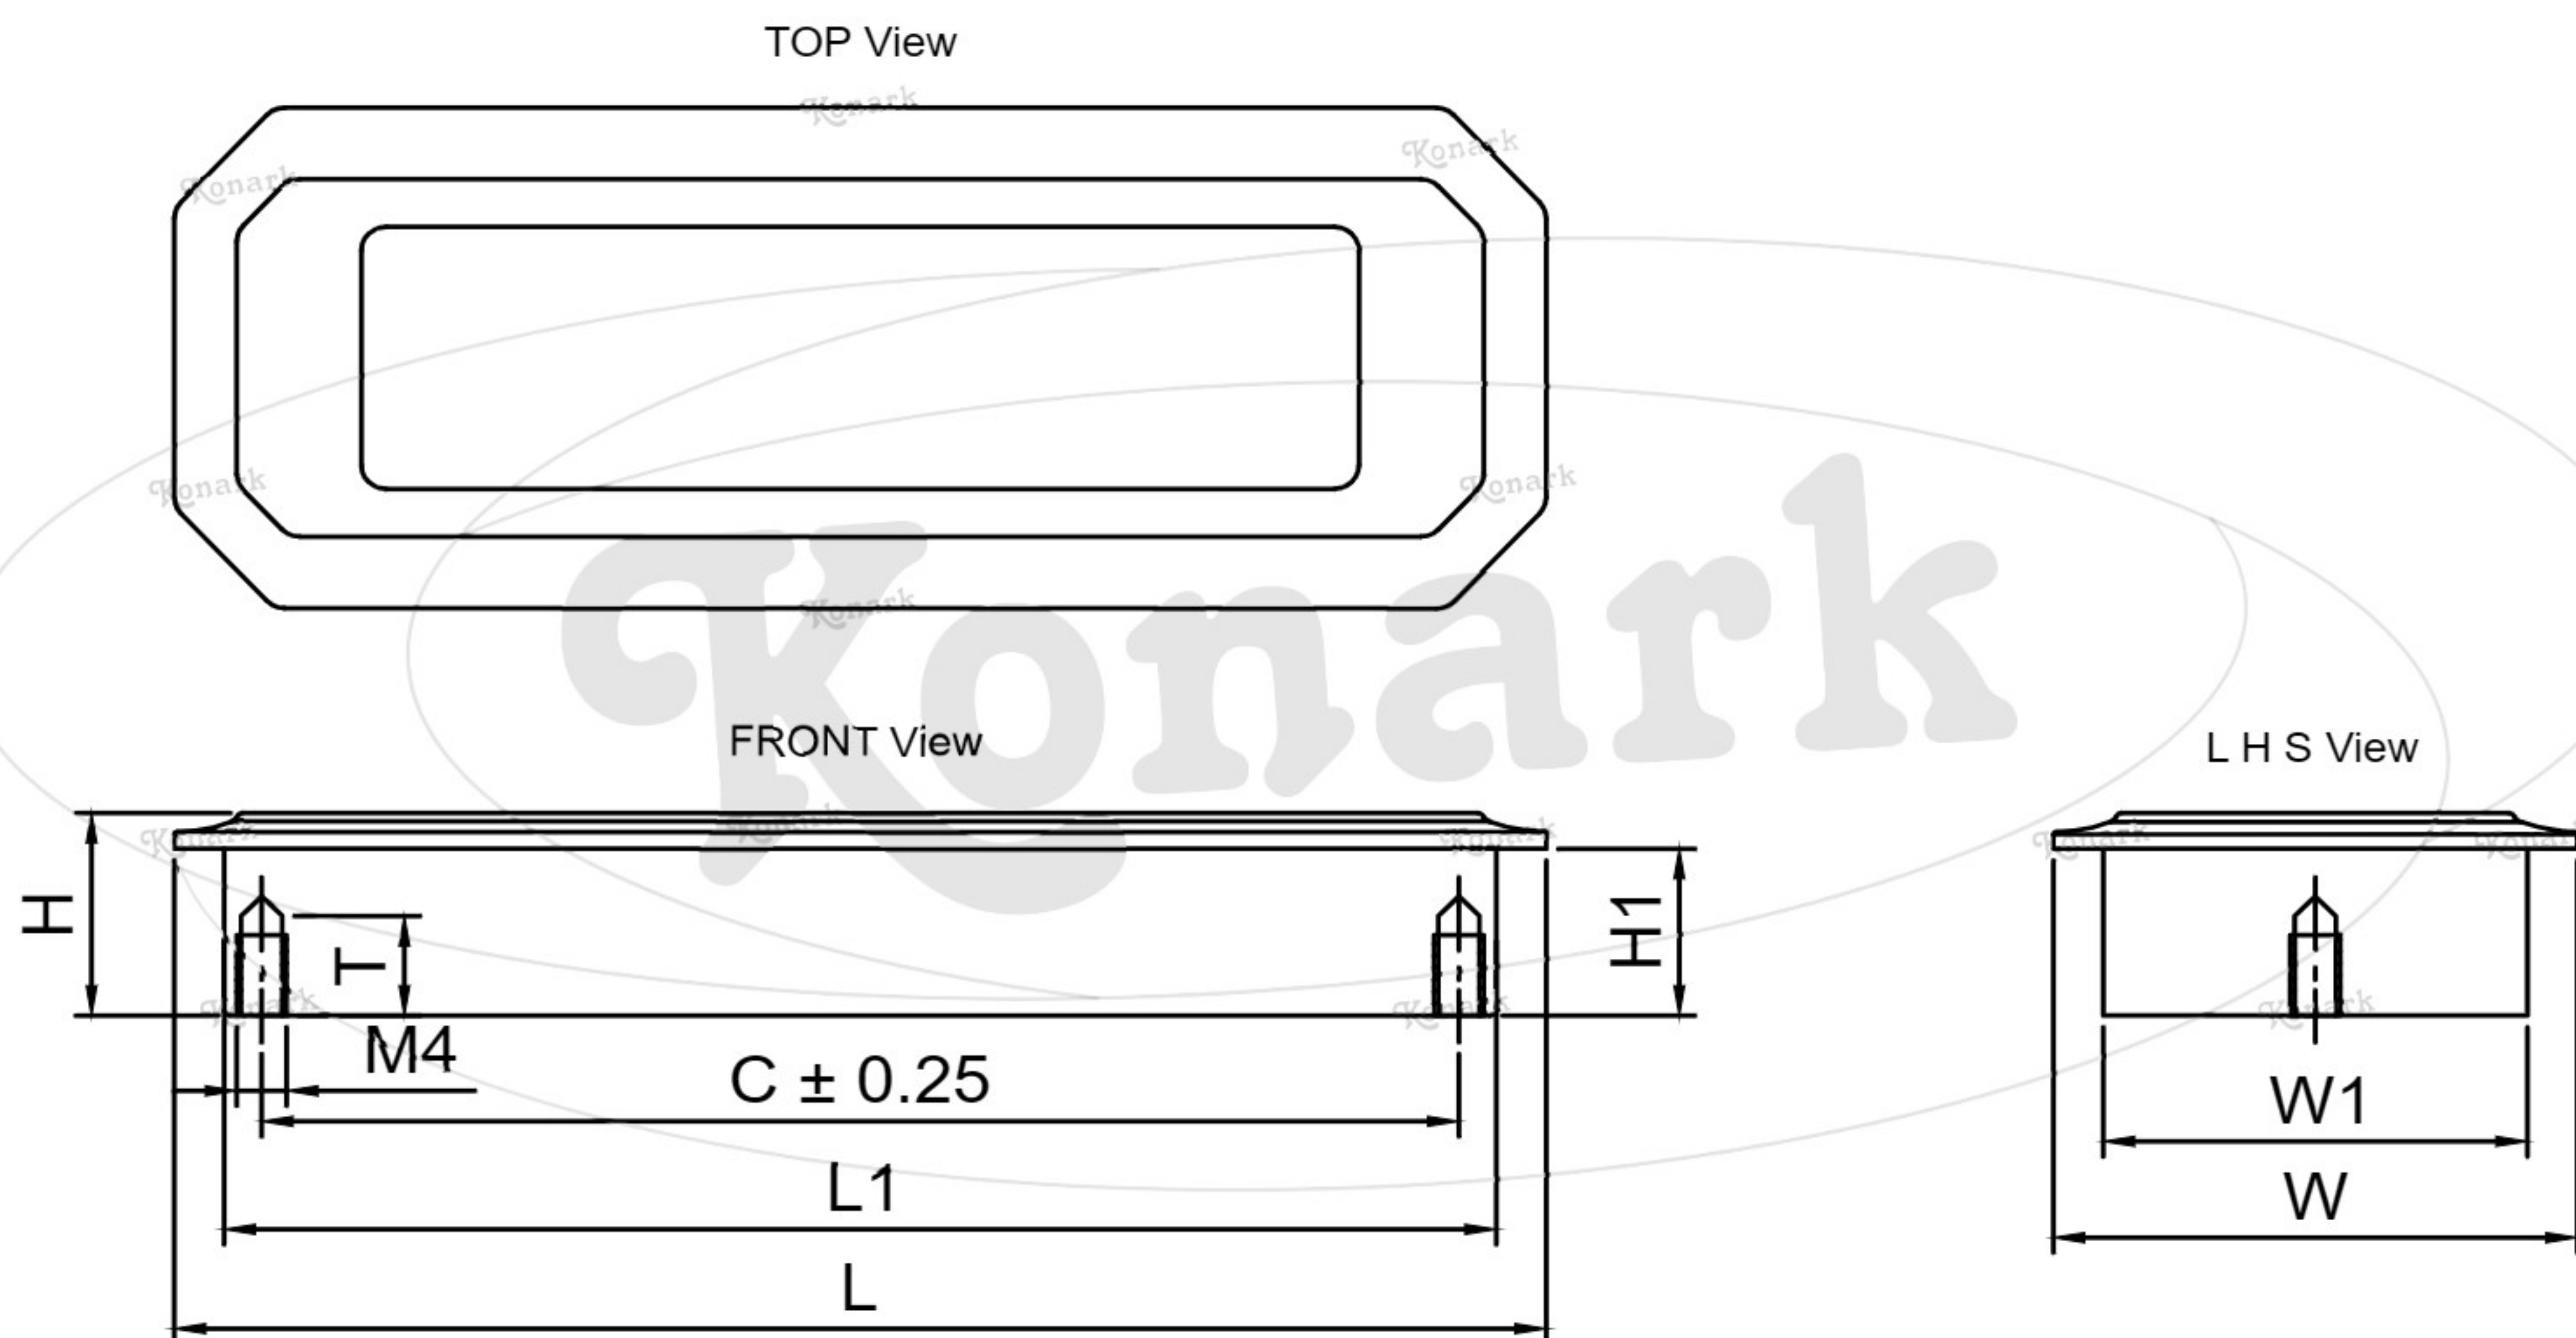

Model : RFH-042

Finish	Size	Product Code	C	L	H	W	H1	T	L1	W1
MT CP SP MC BM RG BA CA	96mm	RFH-042 96	96	110	17	42	14	6	102	34

FINISH:

MT	CP	SP	MC	BM	RG	BA	CA
							
Matt	Chrome	Satin	Matt Chrome	Black Matt	Rose Gold	Brass Antique	Copper Antique