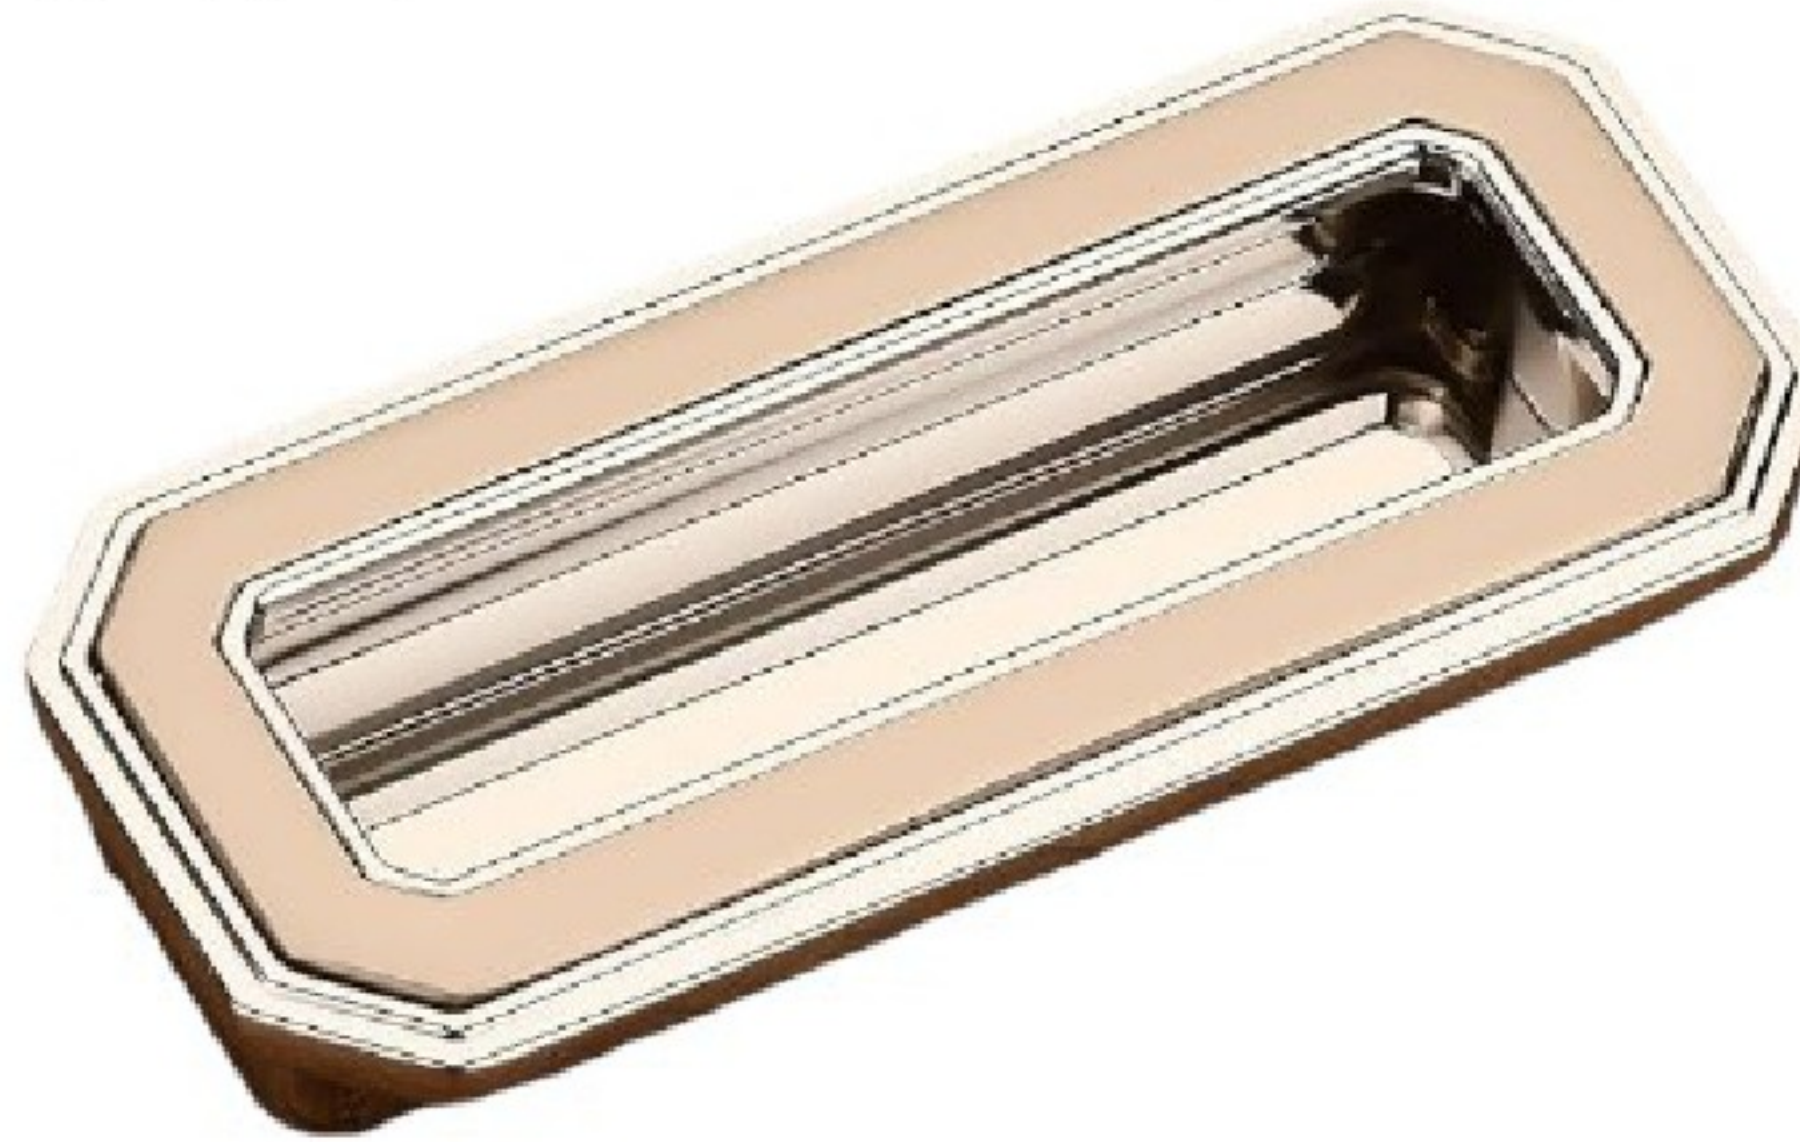

Model : RFH-042

Finish	Size	Product Code	C	L	H	W	H1	T	L1	W1
MT CP SP MC BM RG BA CA	96mm	RFH-042 96	96	110	17	42	14	6	102	34

FINISH:

MT	CP	SP	MC	BM	RG	BA	CA
							
Matt	Chrome	Satin	Matt Chrome	Black Matt	Rose Gold	Brass Antique	Copper Antique