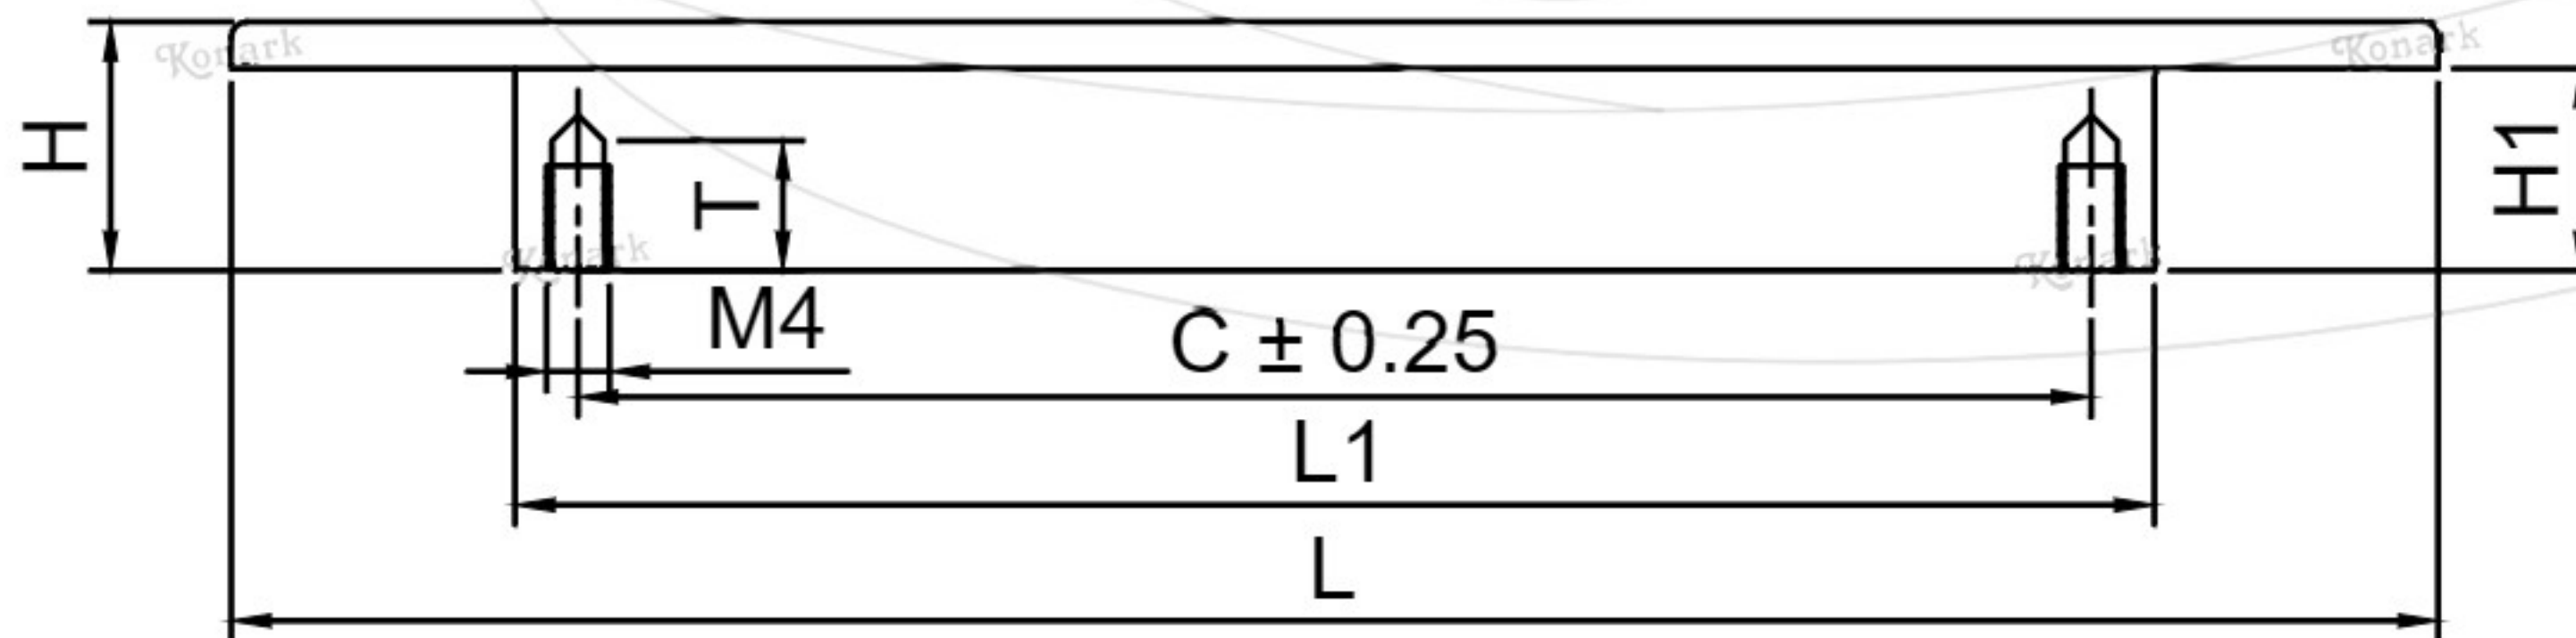

Model : RFH-043

TOP View

FRONT View

L H S View

Finish	Size	Product Code	C	L	H	W	H1	T	L1	W1
MT CP SP MC BM RG BA CA	96mm	RFH-043 96	96	140	16	43	11	6	104	36

FINISH:

MT	CP	SP	MC	BM	RG	BA	CA
							
Matt	Chrome	Satin	Matt Chrome	Black Matt	Rose Gold	Brass Antique	Copper Antique