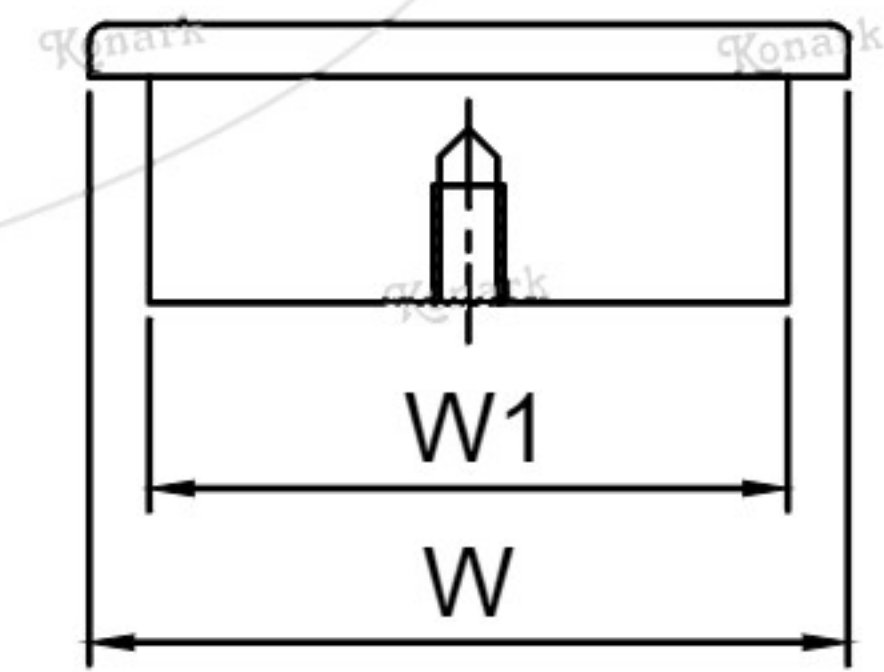

Model : RFH-043

TOP View

FRONT View

L H S View

Finish	Size	Product Code	C	L	H	W	H1	T	L1	W1
MT CP SP MC BM RG BA CA	96mm	RFH-043 96	96	140	16	43	11	6	104	36

FINISH:

MT	CP	SP	MC	BM	RG	BA	CA
							
Matt	Chrome	Satin	Matt Chrome	Black Matt	Rose Gold	Brass Antique	Copper Antique