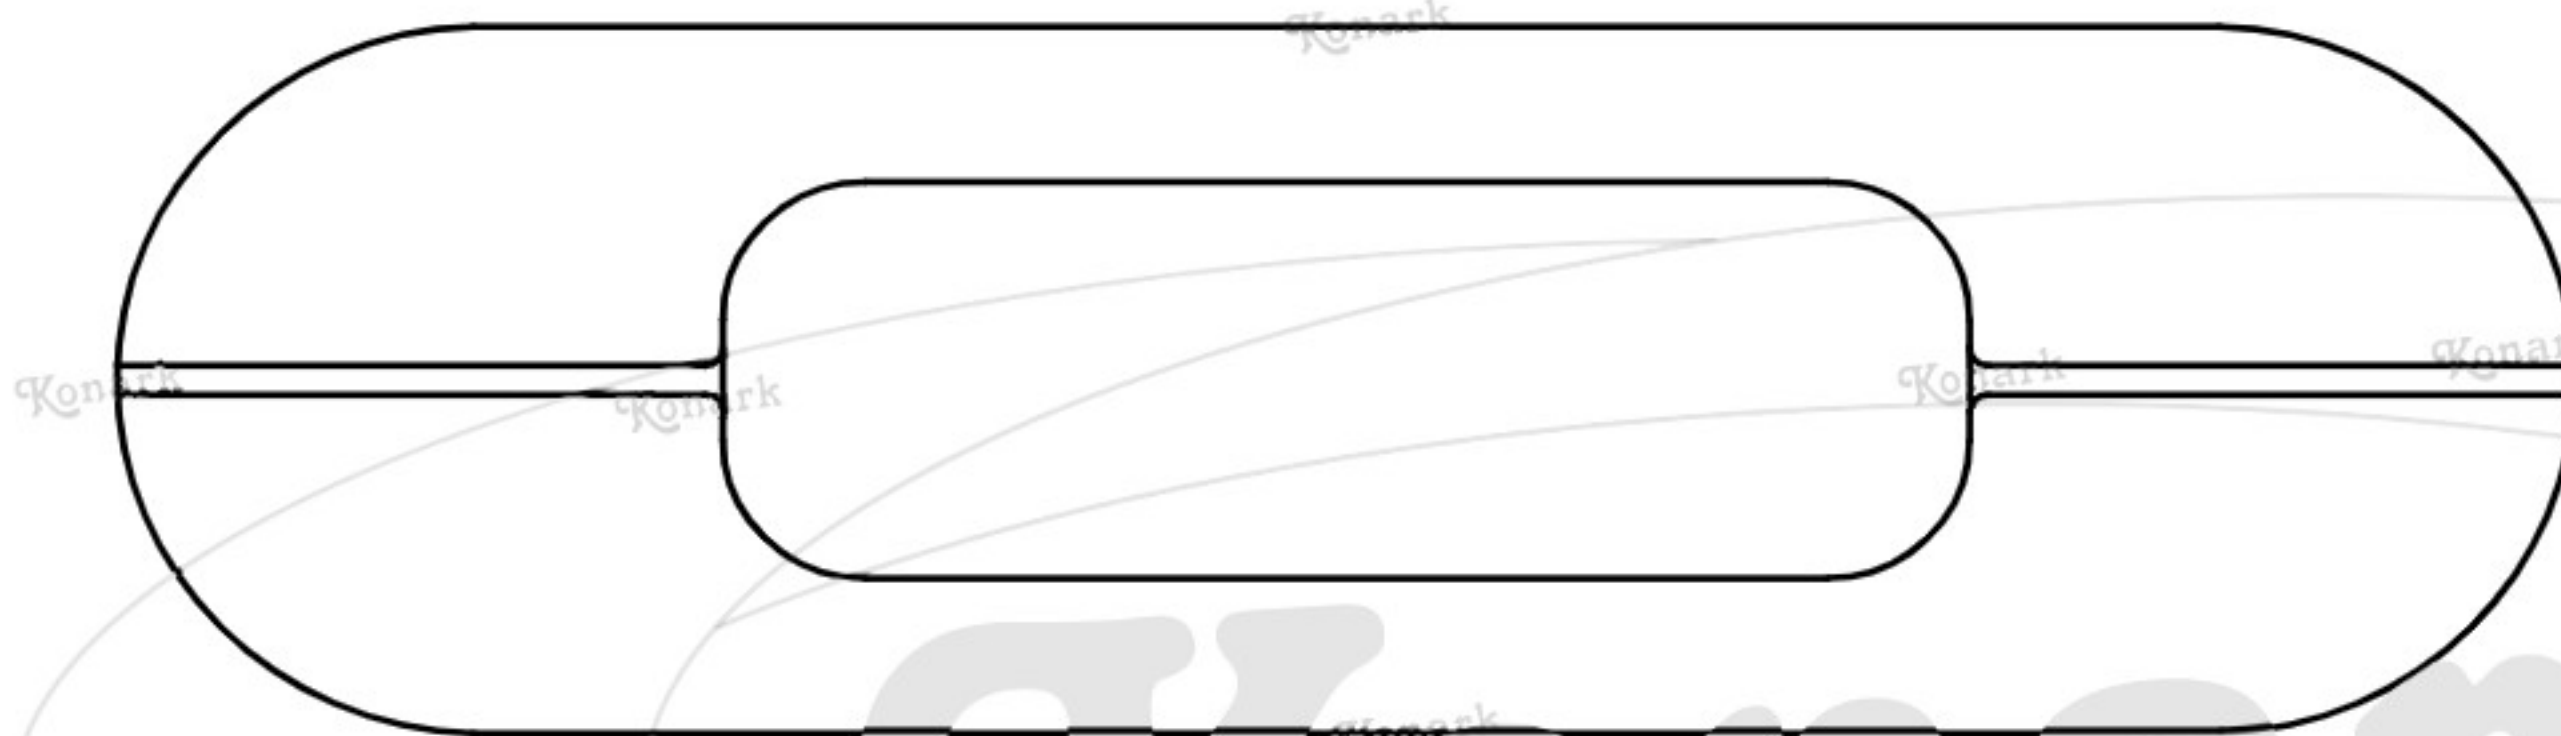

Model : RFH-044

TOP View

FRONT View

L H S View

Finish	Size	Product Code	C	L	H	W	H1	T	L1	W1
MT CP SP MC BM RG BA CA	96mm	RFH-044 96	96	121	17	41	14	6	104	36

FINISH:

MT	CP	SP	MC	BM	RG	BA	CA
							
Matt	Chrome	Satin	Matt Chrome	Black Matt	Rose Gold	Brass Antique	Copper Antique