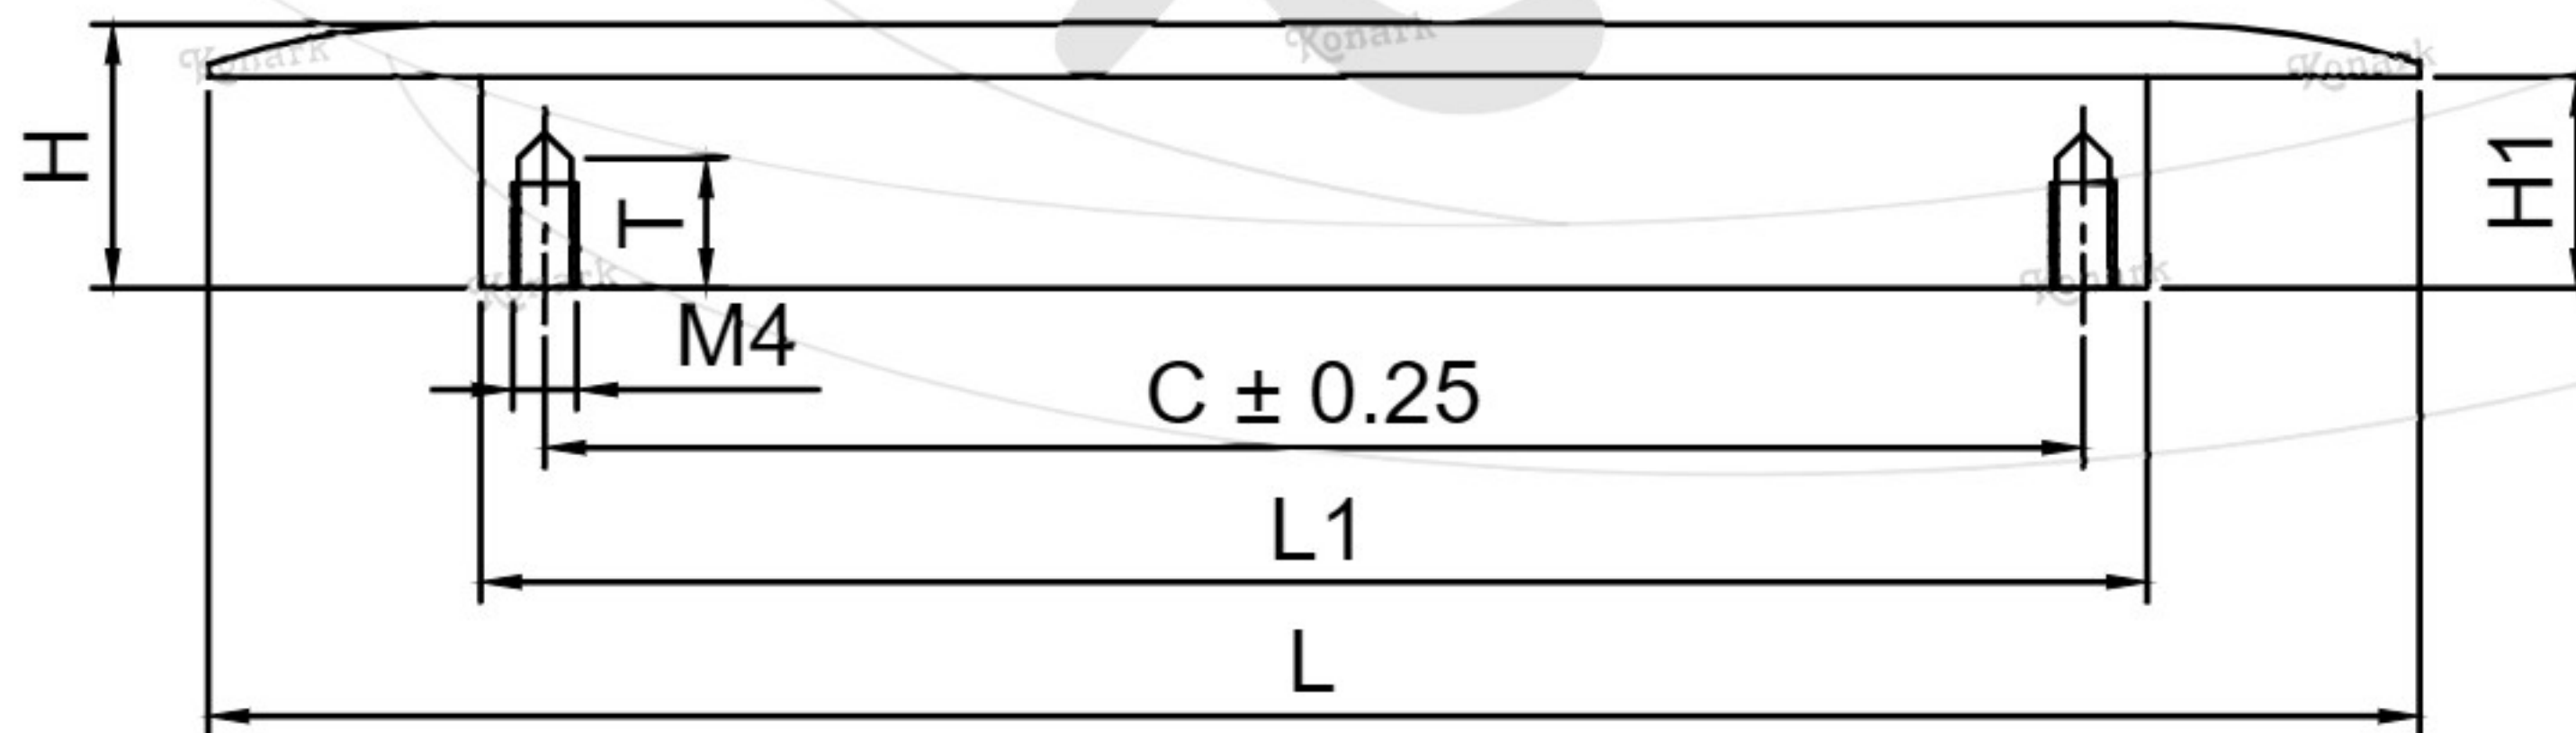

Model : RFH-044

TOP View

FRONT View

L H S View

Finish	Size	Product Code	C	L	H	W	H1	T	L1	W1
MT CP SP MC BM RG BA CA	96mm	RFH-044 96	96	121	17	41	14	6	104	36

FINISH:

MT	CP	SP	MC	BM	RG	BA	CA
							
Matt	Chrome	Satin	Matt Chrome	Black Matt	Rose Gold	Brass Antique	Copper Antique