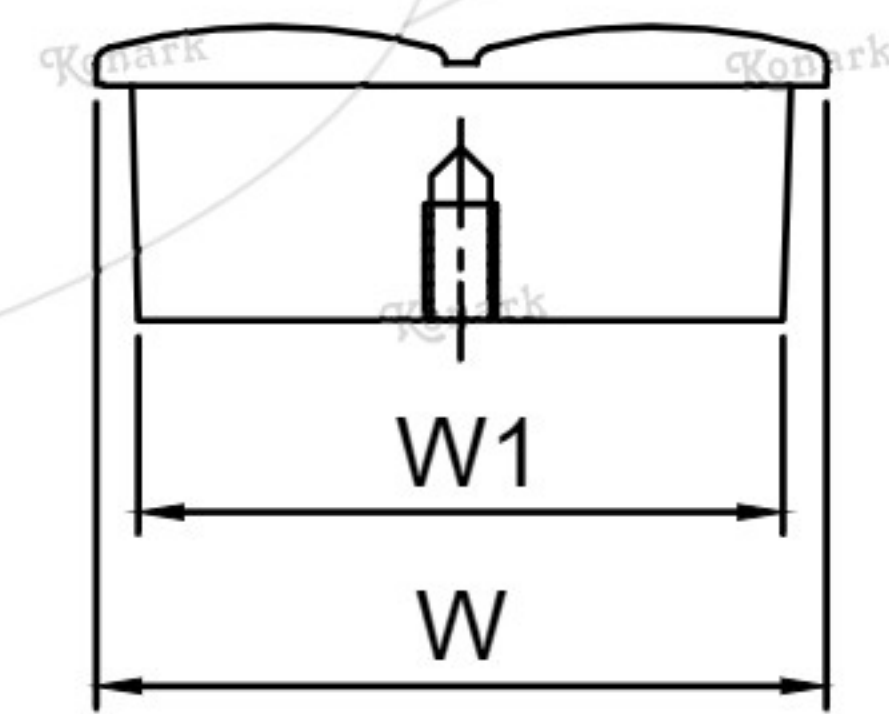

Model : RFH-044

TOP View

FRONT View

L H S View

Finish	Size	Product Code	C	L	H	W	H1	T	L1	W1
MT CP SP MC BM RG BA CA	96mm	RFH-044 96	96	121	17	41	14	6	104	36

FINISH:

MT	CP	SP	MC	BM	RG	BA	CA
							
Matt	Chrome	Satin	Matt Chrome	Black Matt	Rose Gold	Brass Antique	Copper Antique