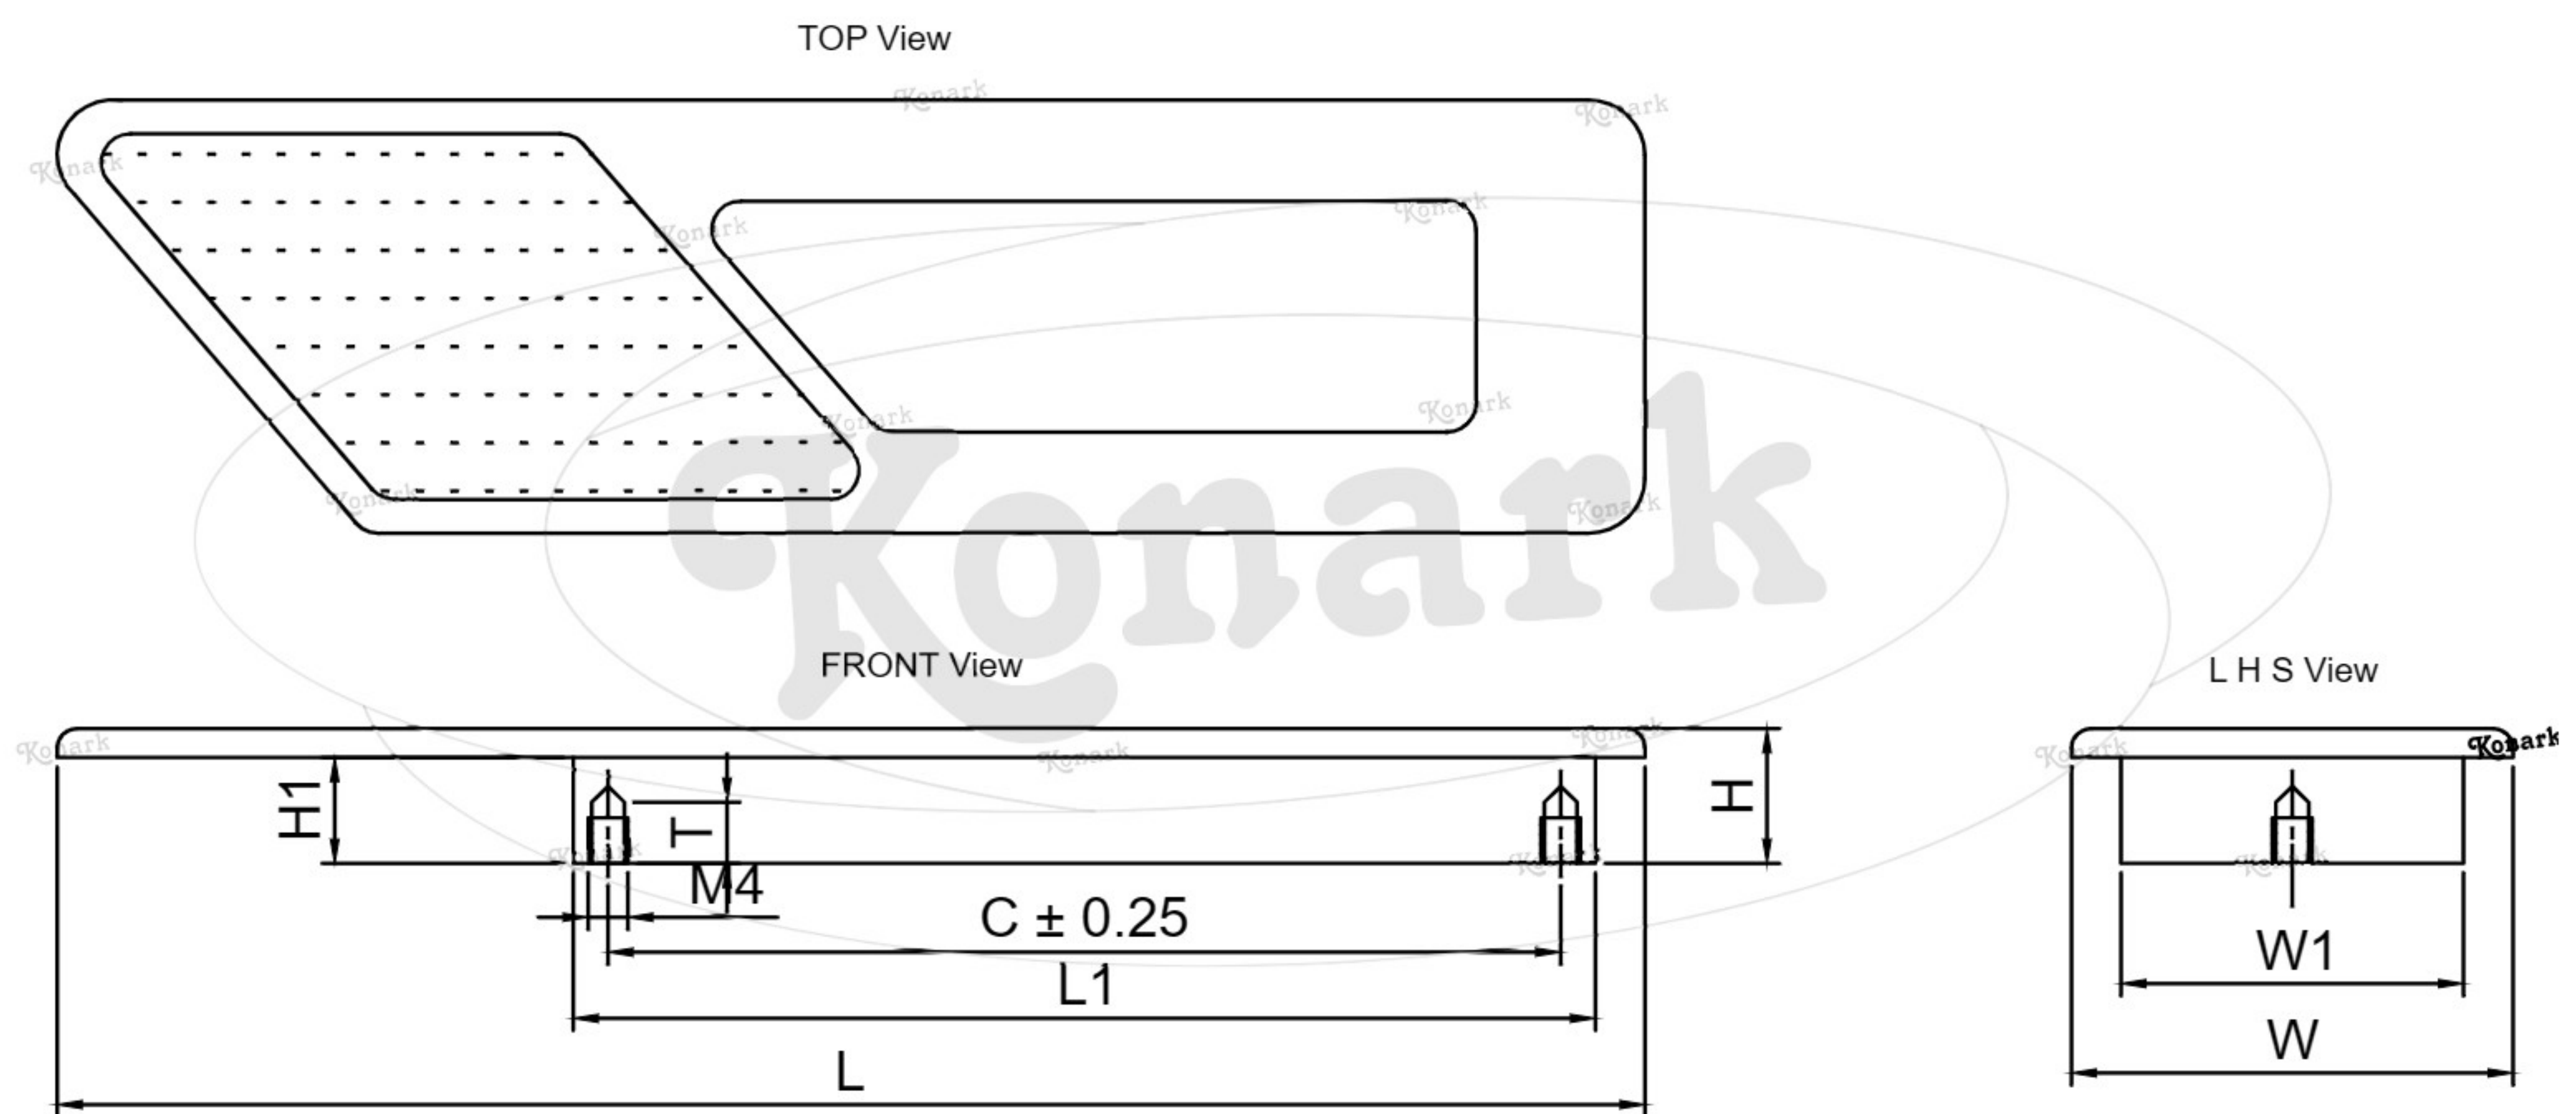

Model : RFH-045

Finish	Size	Product Code	C	L	H	W	H1	T	L1	W1
MT CP SP MC BM RG BA CA	96mm	RFH-045 96	96	160	14	44	11	6	103	35

FINISH:

MT	CP	SP	MC	BM	RG	BA	CA
							
Matt	Chrome	Satin	Matt Chrome	Black Matt	Rose Gold	Brass Antique	Copper Antique