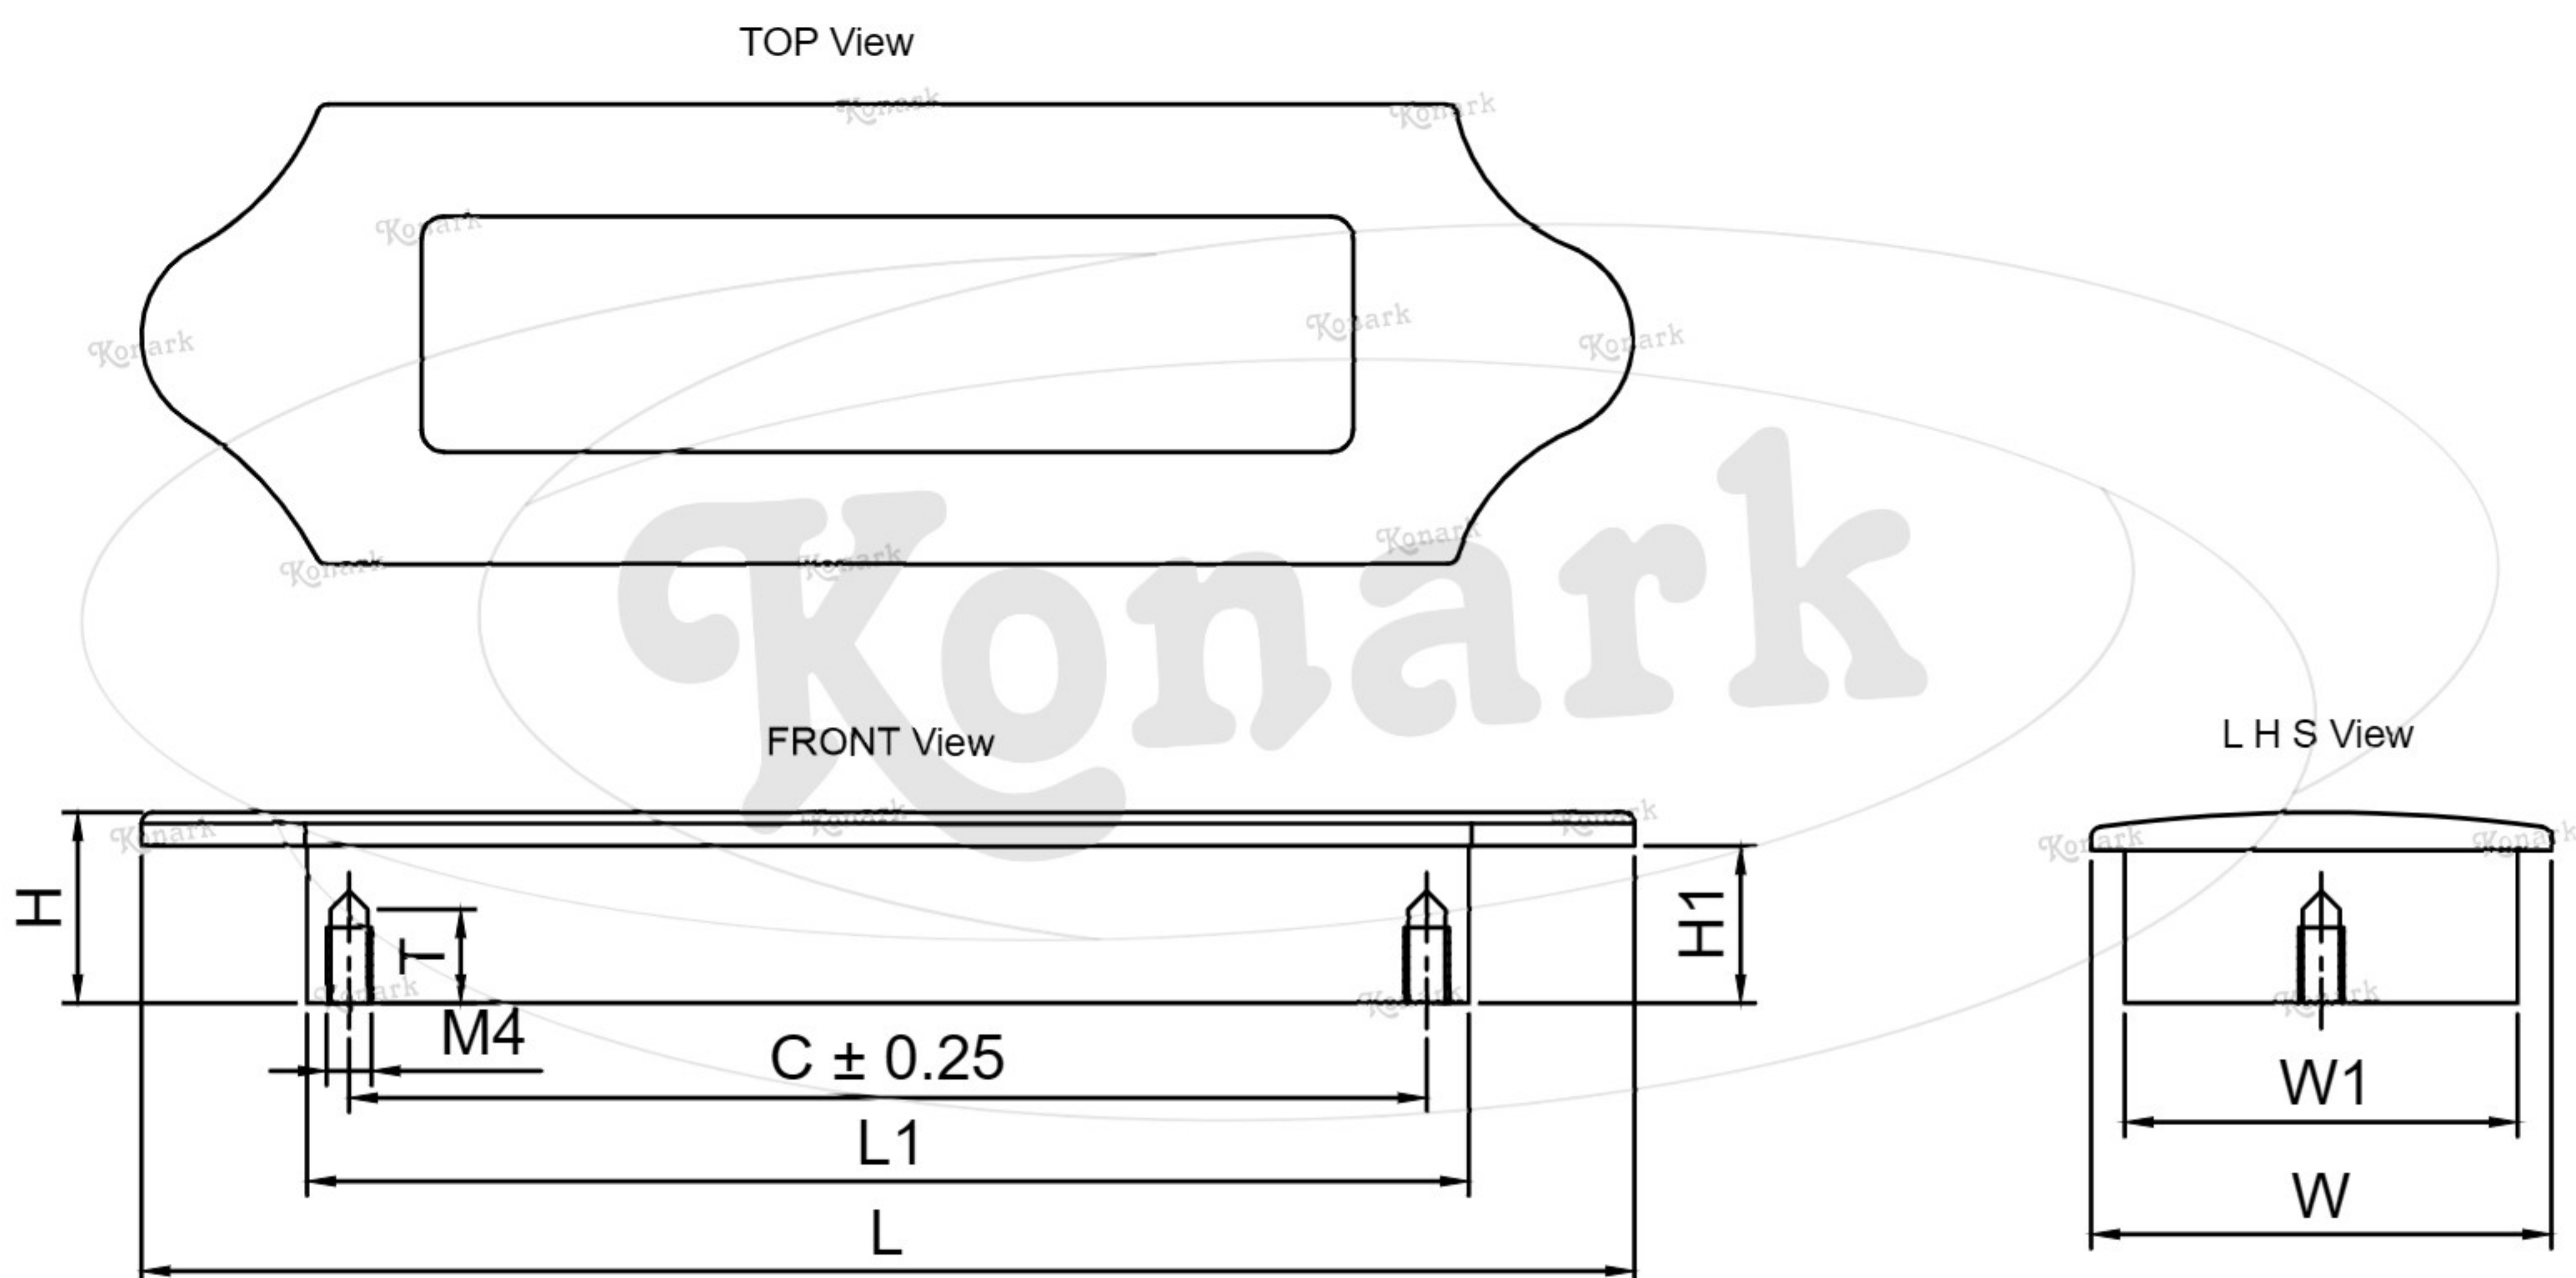

Model : RFH-046

Finish	Size	Product Code	C	L	H	W	H1	T	L1	W1
MT CP SP MC BM RG BA CA	96mm	RFH-046 96	96	133	17	41	14	8	103	35

FINISH:

MT	CP	SP	MC	BM	RG	BA	CA
							
Matt	Chrome	Satin	Matt Chrome	Black Matt	Rose Gold	Brass Antique	Copper Antique