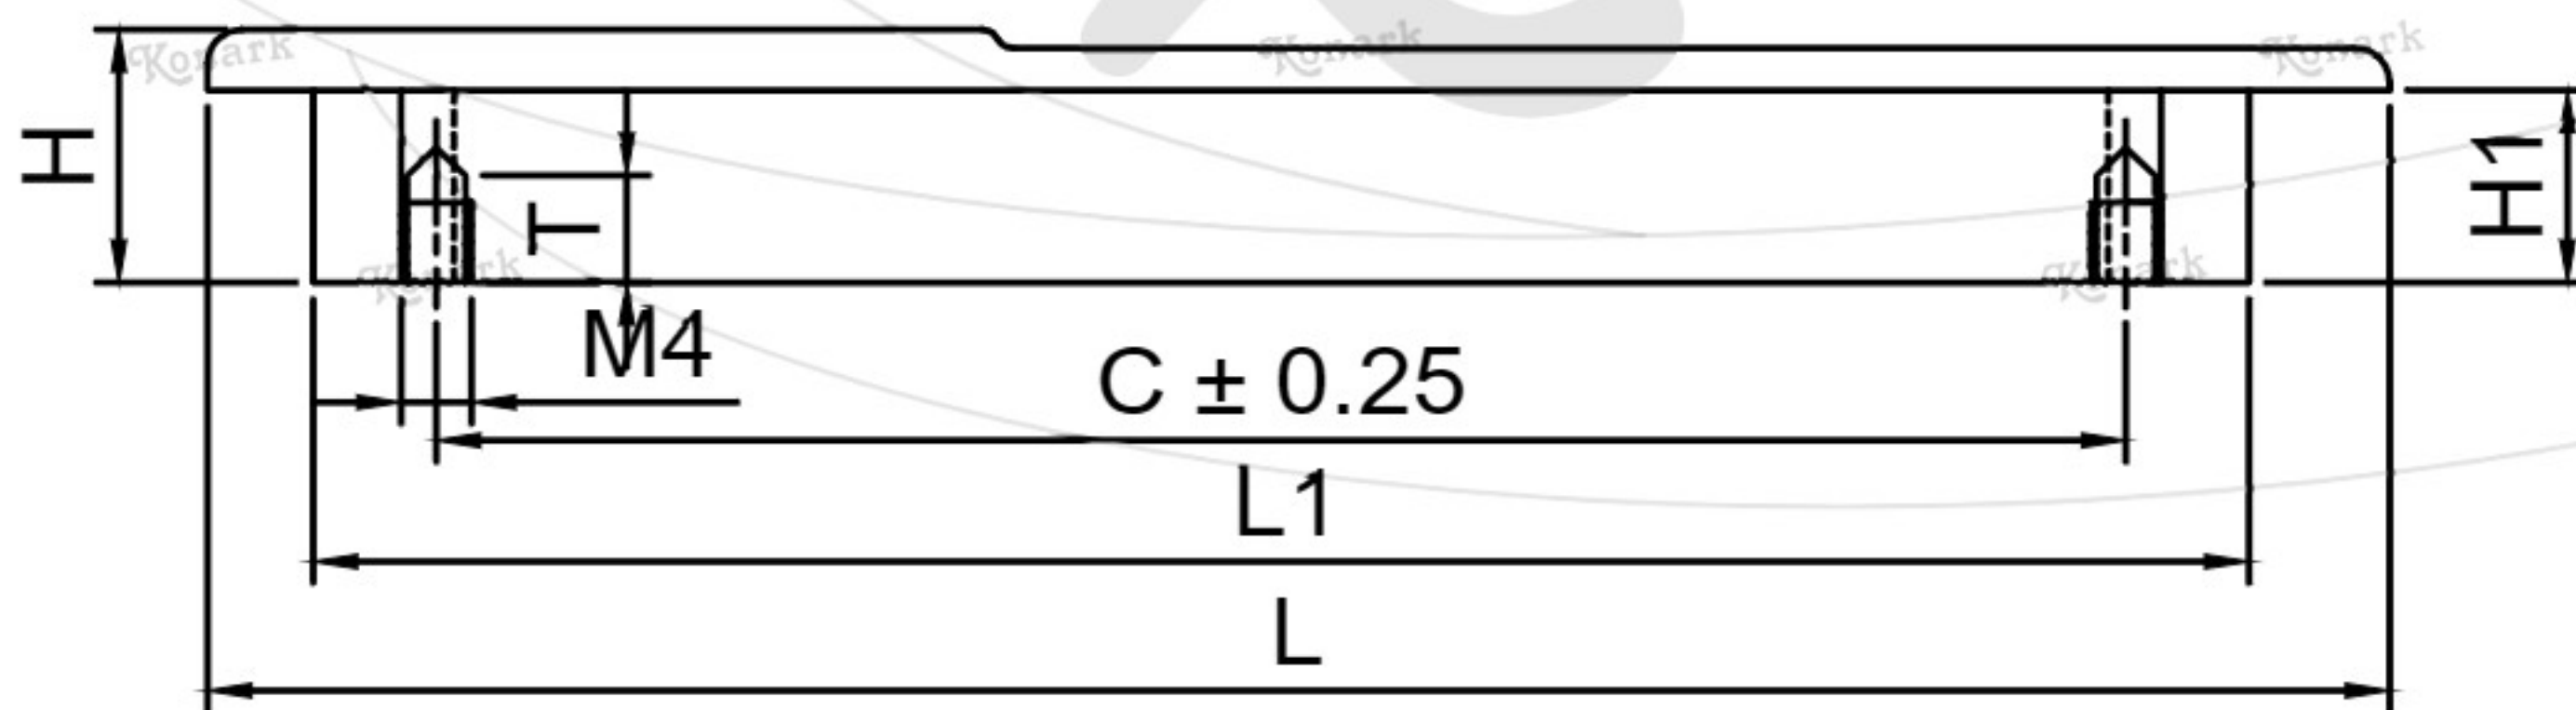

## Model : RFH-047

TOP View

FRONT View

L H S View

Finish	Size	Product Code	C	L	H	W	H1	T	L1	W1
MT CP SP MC BM RG BA CA	96mm	RFH-047 96	96	124	15	45	11	6	110	33

**FINISH:**

MT	CP	SP	MC	BM	RG	BA	CA
							
Matt	Chrome	Satin	Matt Chrome	Black Matt	Rose Gold	Brass Antique	Copper Antique