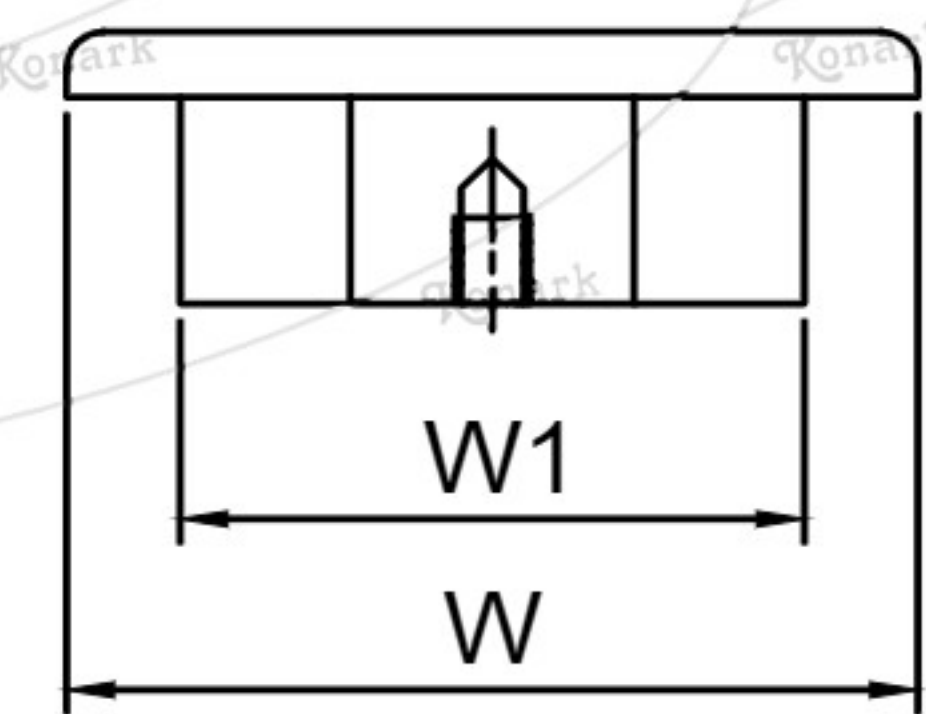

## Model : RFH-047

TOP View

FRONT View

L H S View

Finish	Size	Product Code	C	L	H	W	H1	T	L1	W1
MT CP SP MC BM RG BA CA	96mm	RFH-047 96	96	124	15	45	11	6	110	33

**FINISH:**

MT	CP	SP	MC	BM	RG	BA	CA
							
Matt	Chrome	Satin	Matt Chrome	Black Matt	Rose Gold	Brass Antique	Copper Antique