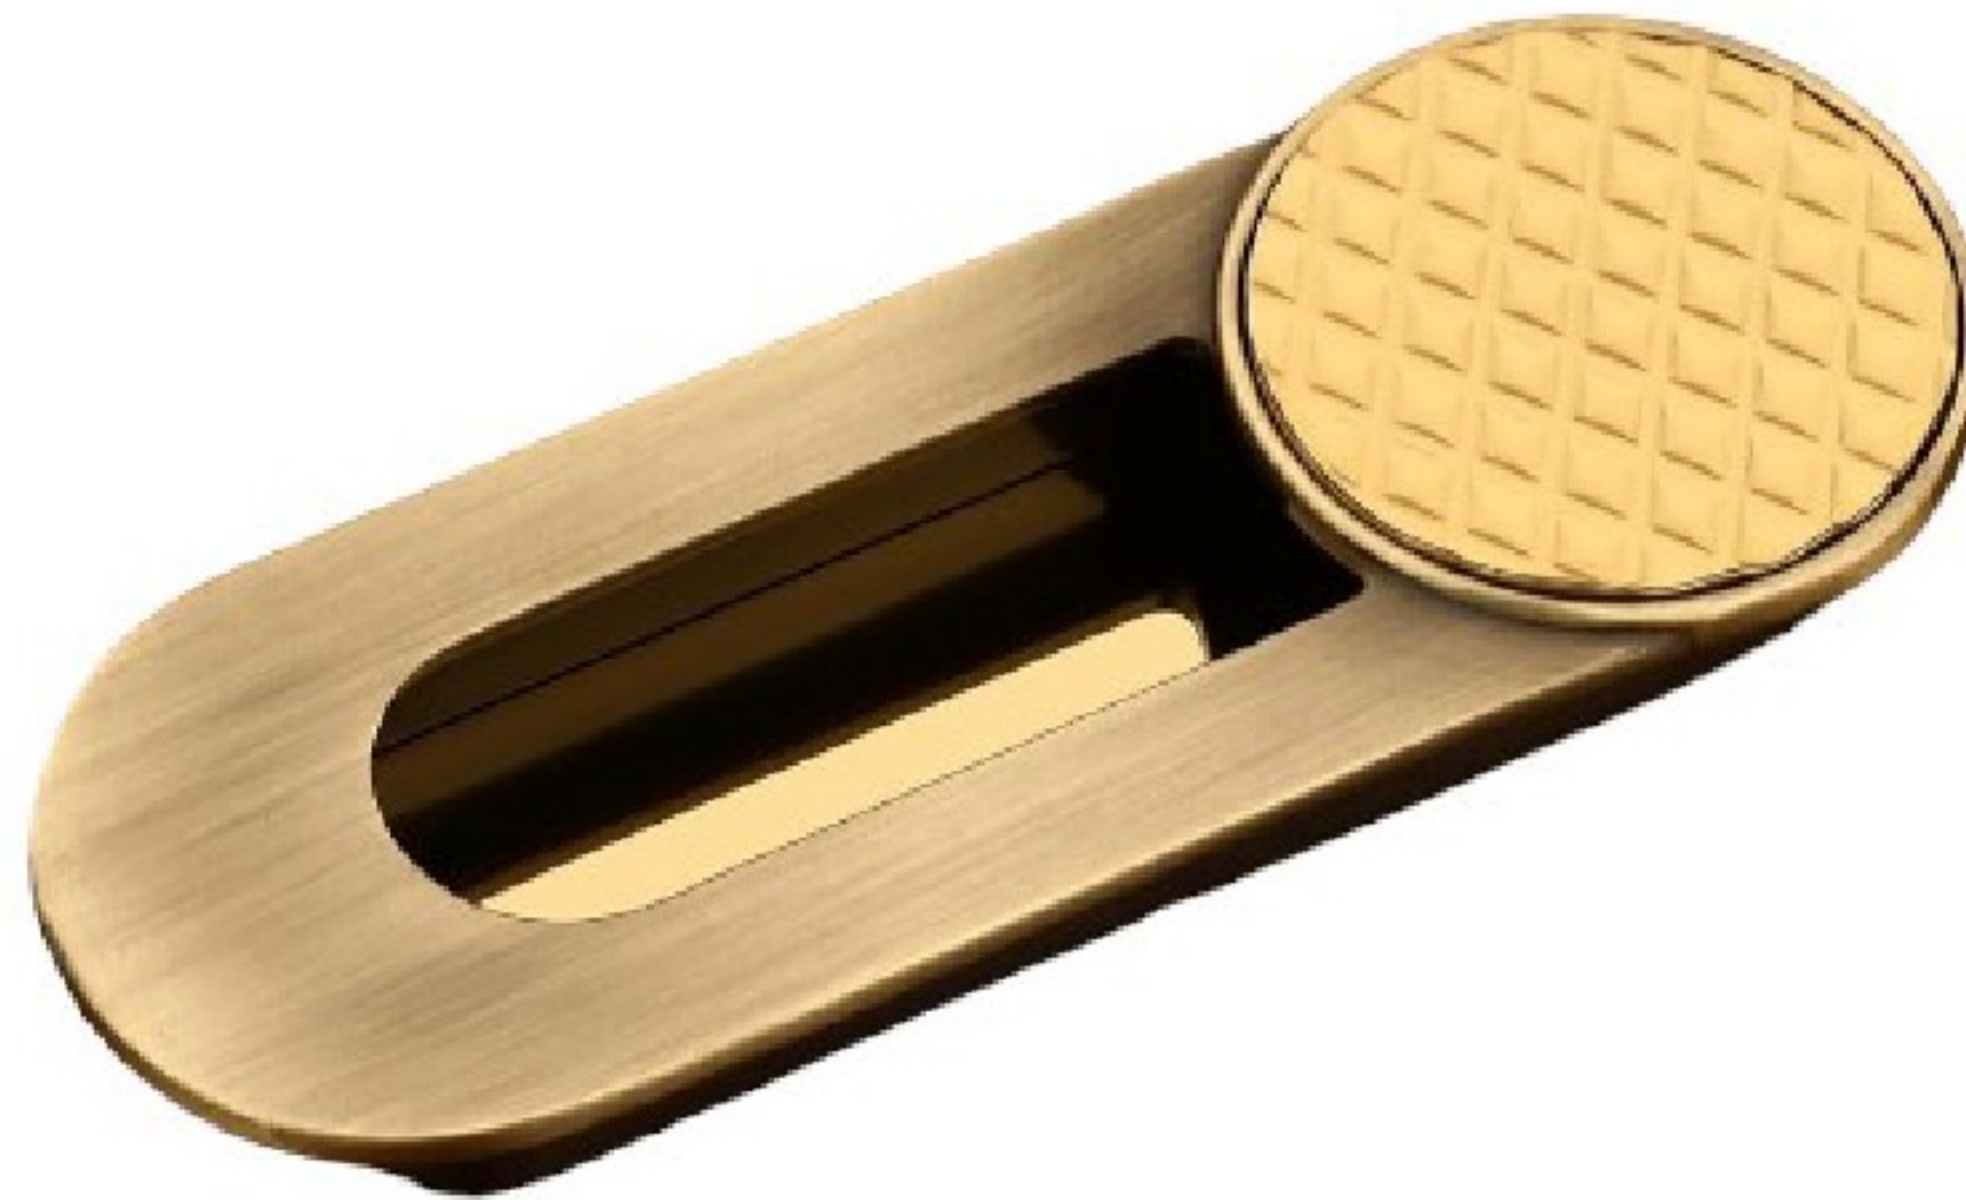

## Model : RFH-047

TOP View

FRONT View

L H S View

Finish	Size	Product Code	C	L	H	W	H1	T	L1	W1
MT CP SP MC BM RG BA CA	96mm	RFH-047 96	96	124	15	45	11	6	110	33

**FINISH:**

MT	CP	SP	MC	BM	RG	BA	CA
							
Matt	Chrome	Satin	Matt Chrome	Black Matt	Rose Gold	Brass Antique	Copper Antique