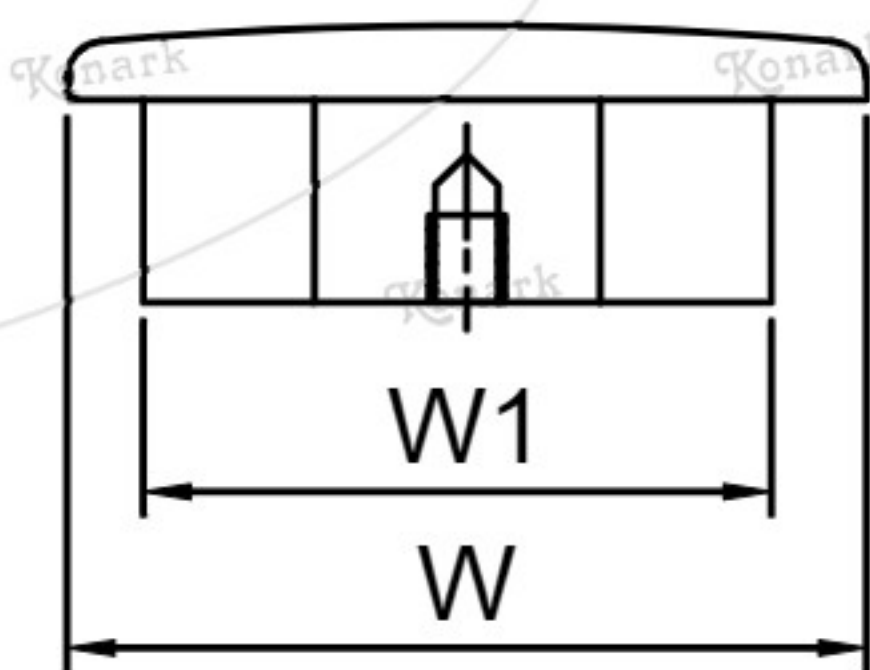

Model : RFH-048

TOP View

FRONT View

L H S View

Finish	Size	Product Code	C	L	H	W	H1	T	L1	W1
MT	96mm	RFH-048 96	96	119	15	42	11	6	111	33
CP										
SP										
MC										
BM										
RG										
BA										
CA										