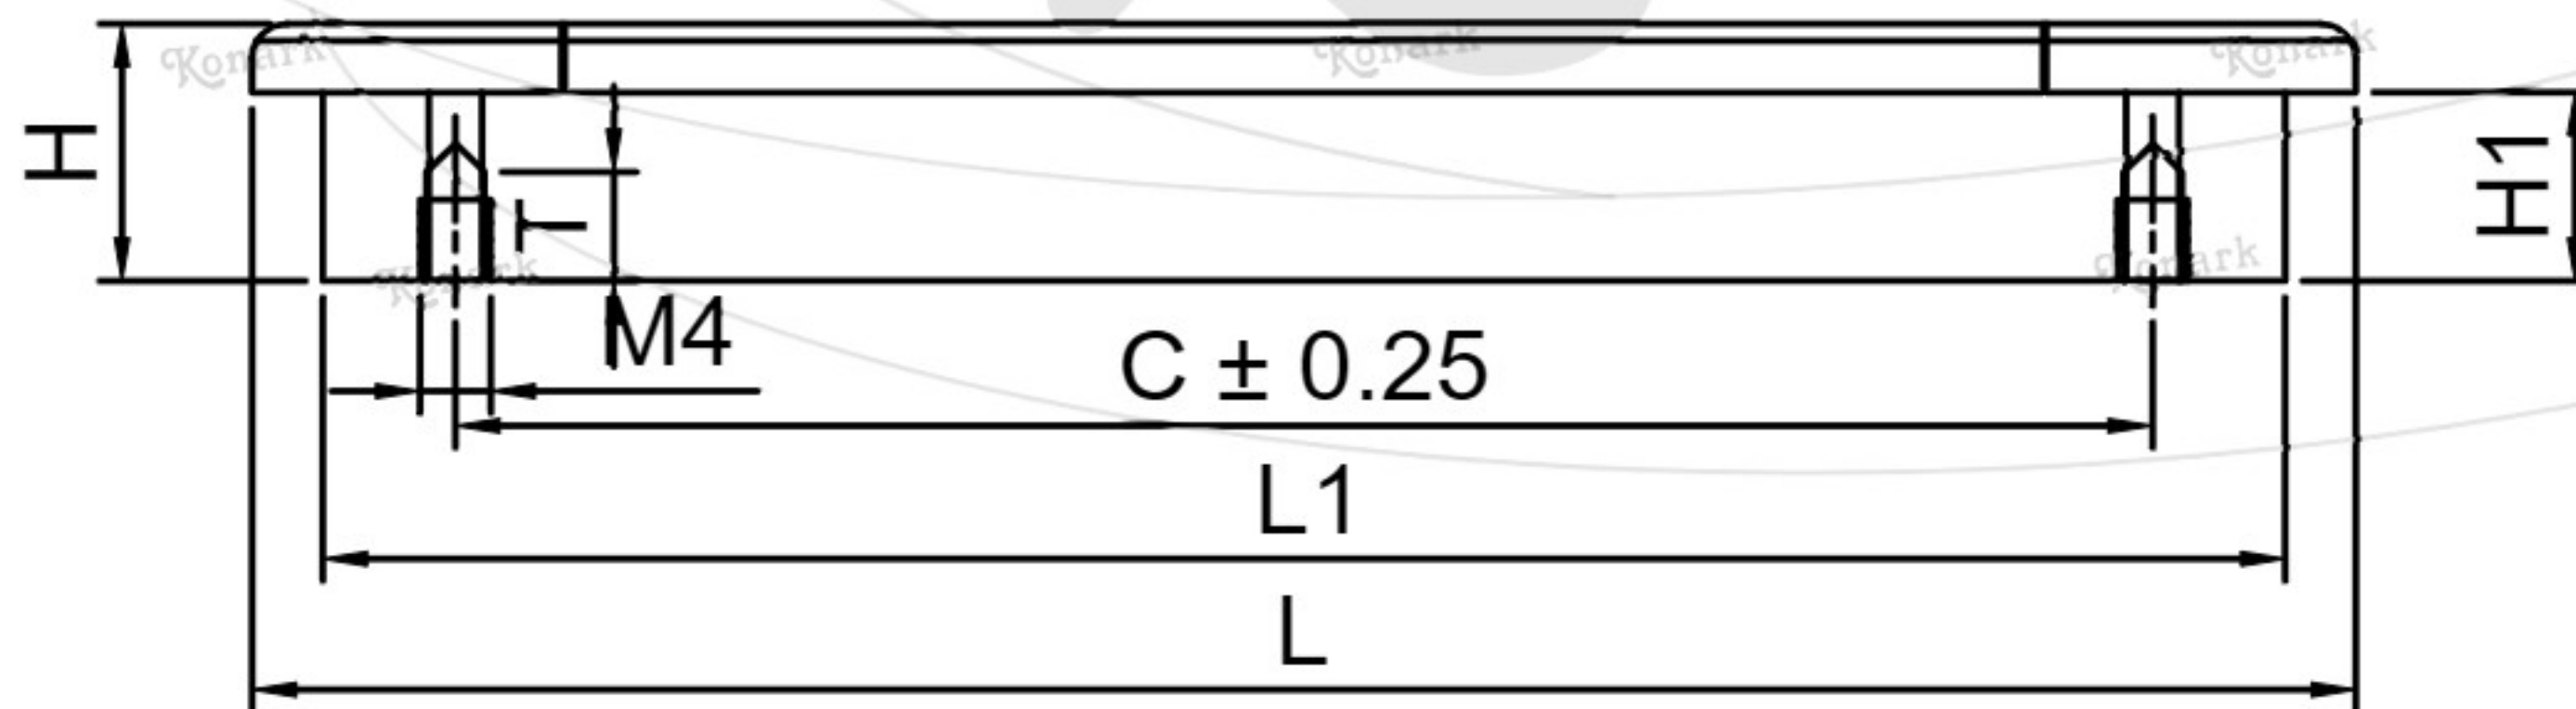

Model : RFH-048

TOP View

FRONT View

L H S View

Finish	Size	Product Code	C	L	H	W	H1	T	L1	W1
MT	96mm	RFH-048 96	96	119	15	42	11	6	111	33
CP										
SP										
MC										
BM										
RG										
BA										
CA										