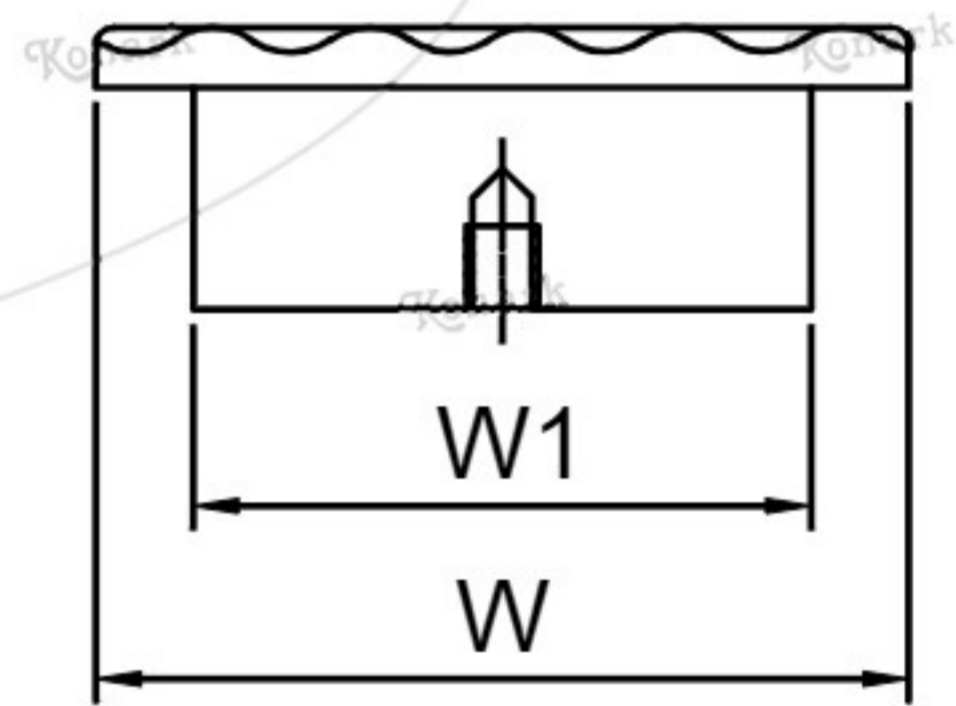

Model : RFH-049

TOP View

FRONT View

L H S View

Finish	Size	Product Code	C	L	H	W	H1	T	L1	W1
MT CP SP MC BM RG BA CA	96mm	RFH-049 96	96	135	16	45	13	6	105	34

FINISH:

MT	CP	SP	MC	BM	RG	BA	CA
							
Matt	Chrome	Satin	Matt Chrome	Black Matt	Rose Gold	Brass Antique	Copper Antique