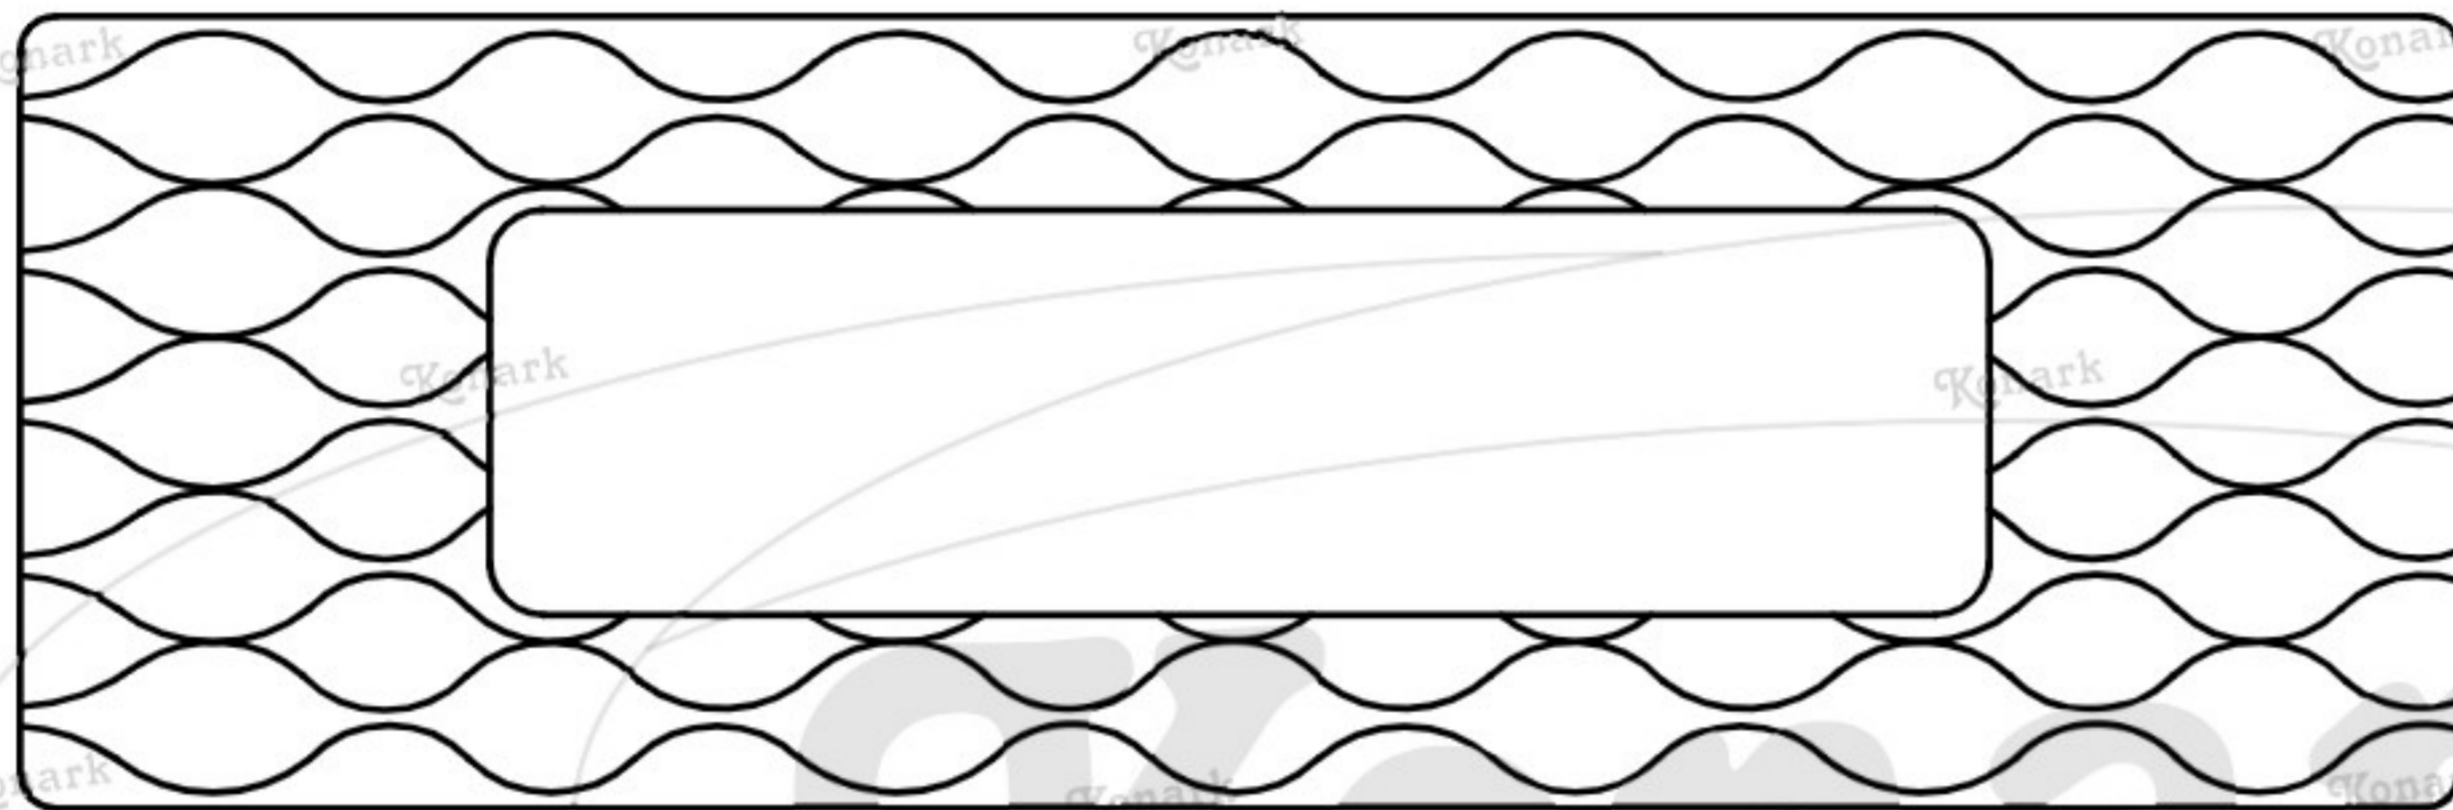

Model : RFH-049

TOP View

FRONT View

L H S View

Finish	Size	Product Code	C	L	H	W	H1	T	L1	W1
MT CP SP MC BM RG BA CA	96mm	RFH-049 96	96	135	16	45	13	6	105	34

FINISH:

MT	CP	SP	MC	BM	RG	BA	CA
							
Matt	Chrome	Satin	Matt Chrome	Black Matt	Rose Gold	Brass Antique	Copper Antique