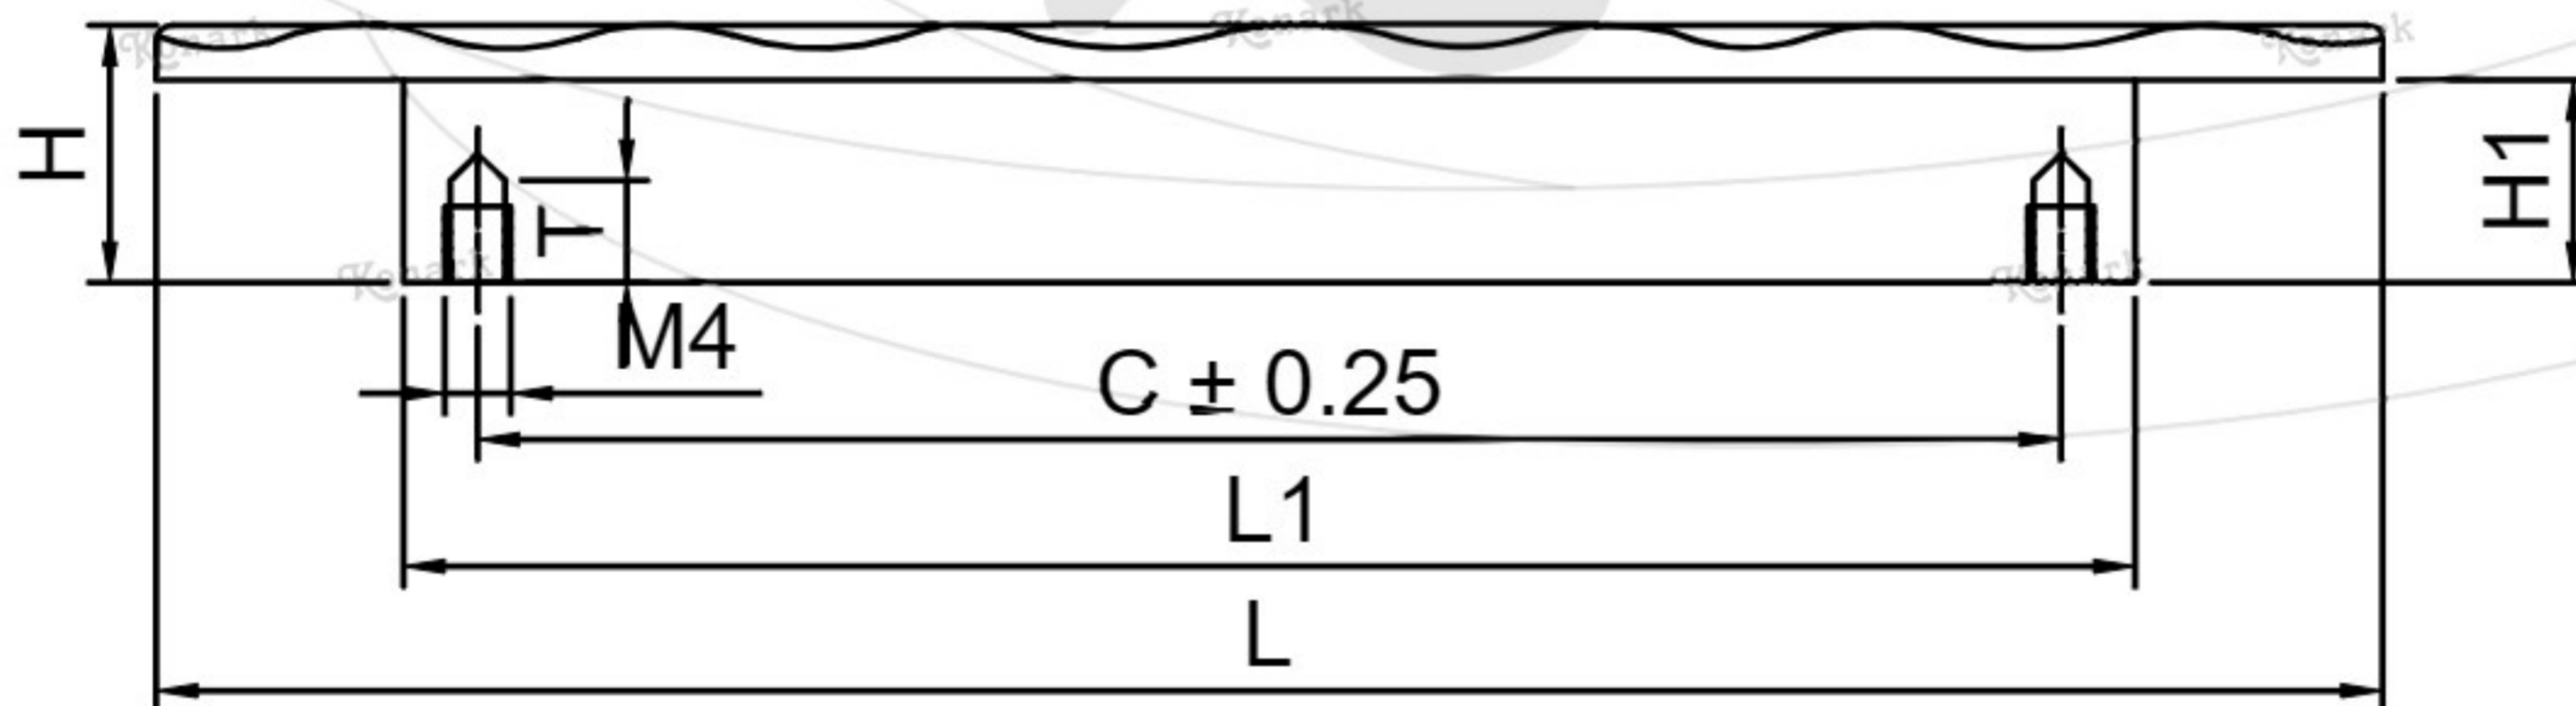

Model : RFH-049

TOP View

FRONT View

L H S View

Finish	Size	Product Code	C	L	H	W	H1	T	L1	W1
MT CP SP MC BM RG BA CA	96mm	RFH-049 96	96	135	16	45	13	6	105	34

FINISH:

MT	CP	SP	MC	BM	RG	BA	CA
							
Matt	Chrome	Satin	Matt Chrome	Black Matt	Rose Gold	Brass Antique	Copper Antique