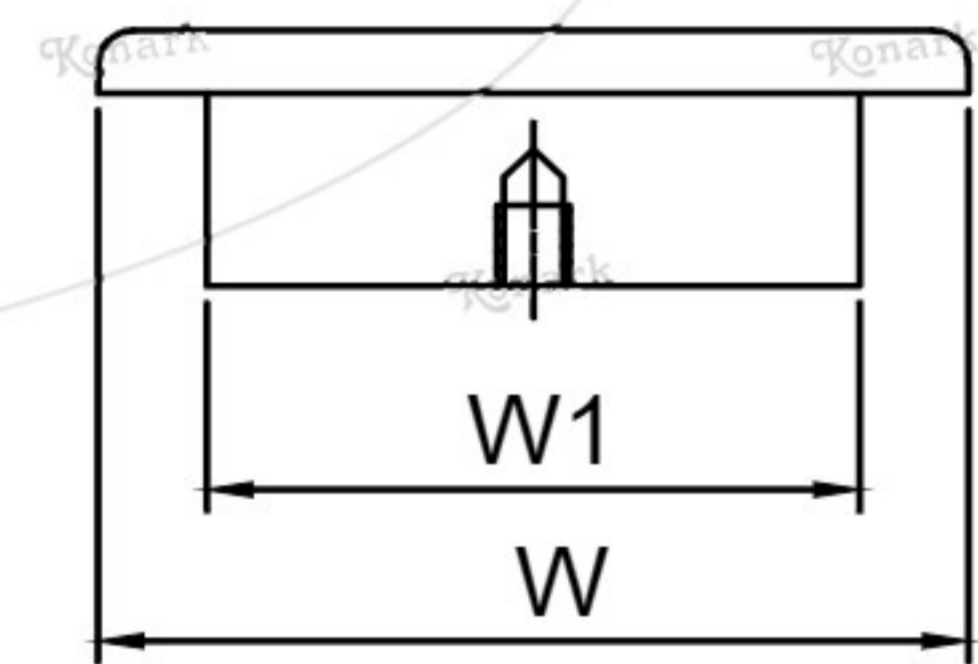

Model : RFH-050

TOP View

FRONT View

L H S View

Finish	Size	Product Code	C	L	H	W	H1	T	L1	W1
MT CP SP MC BM RG BA CA	96mm	RFH-050 96	96	118	17	50	12	8	106	36

FINISH:

MT	CP	SP	MC	BM	RG	BA	CA
							
Matt	Chrome	Satin	Matt Chrome	Black Matt	Rose Gold	Brass Antique	Copper Antique