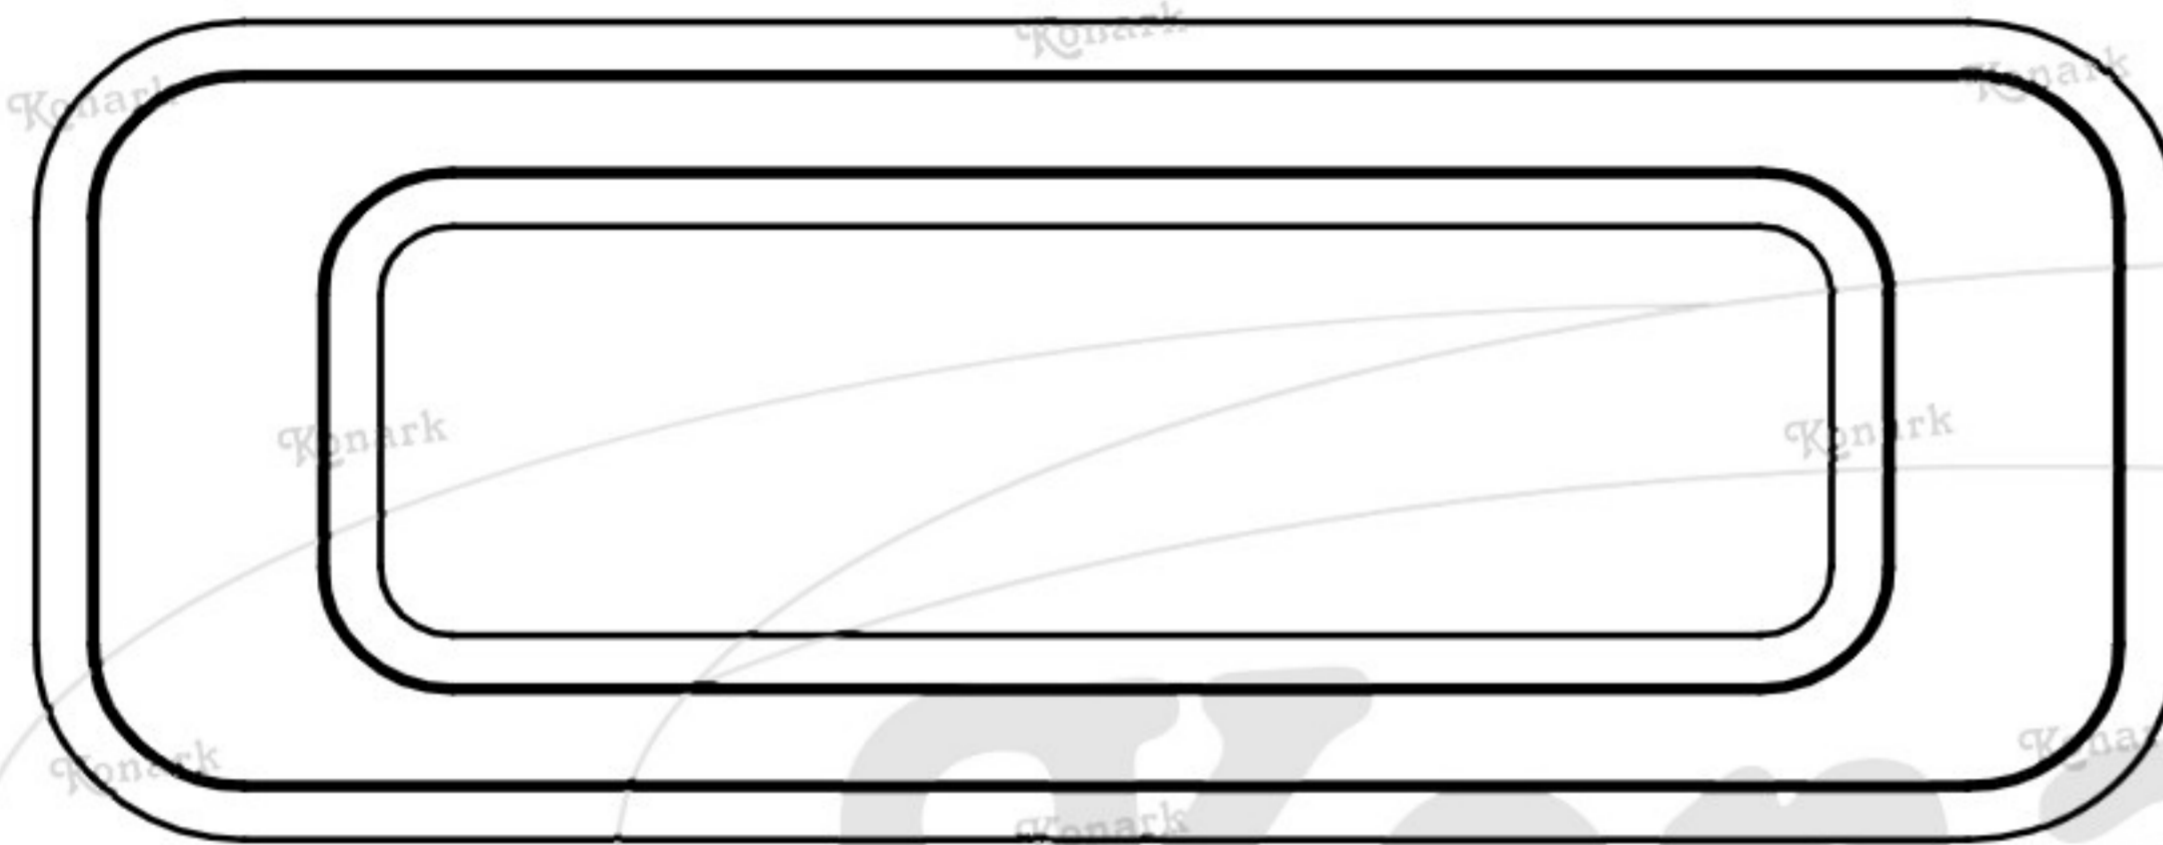

Model : RFH-050

TOP View

FRONT View

L H S View

Finish	Size	Product Code	C	L	H	W	H1	T	L1	W1
MT CP SP MC BM RG BA CA	96mm	RFH-050 96	96	118	17	50	12	8	106	36

FINISH:

MT	CP	SP	MC	BM	RG	BA	CA
							
Matt	Chrome	Satin	Matt Chrome	Black Matt	Rose Gold	Brass Antique	Copper Antique