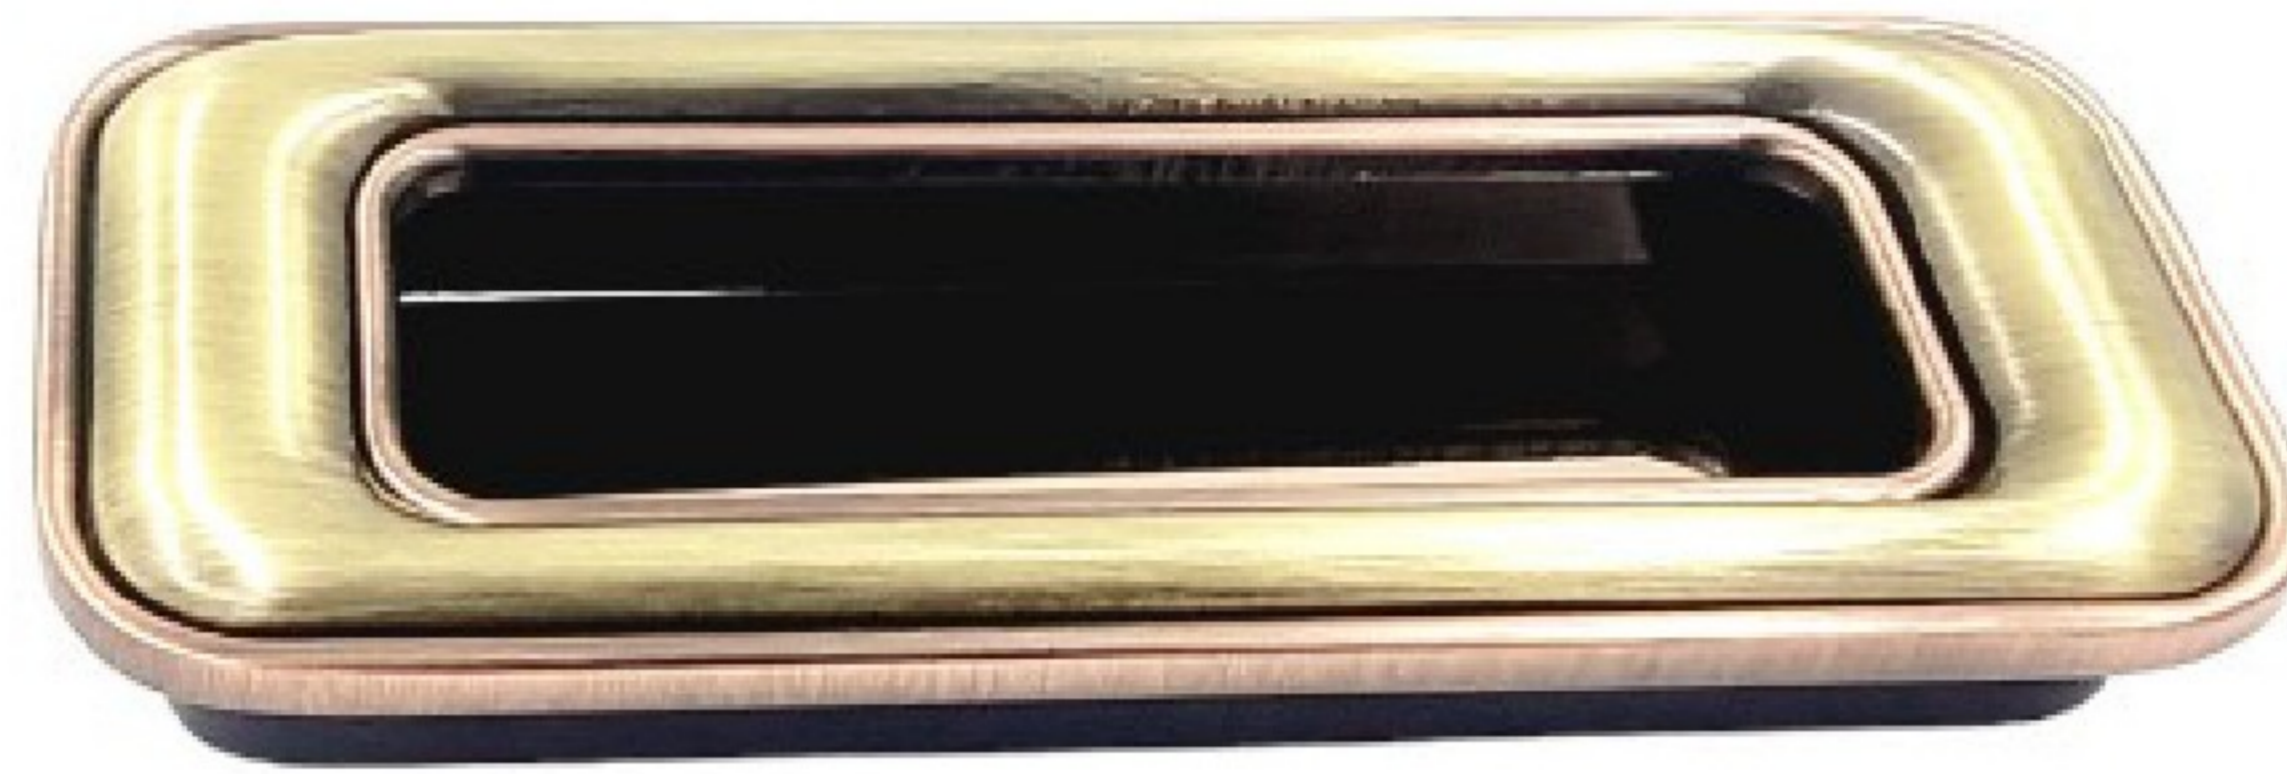

Model : RFH-050

TOP View

FRONT View

L H S View

Finish	Size	Product Code	C	L	H	W	H1	T	L1	W1
MT CP SP MC BM RG BA CA	96mm	RFH-050 96	96	118	17	50	12	8	106	36

FINISH:

MT	CP	SP	MC	BM	RG	BA	CA
							
Matt	Chrome	Satin	Matt Chrome	Black Matt	Rose Gold	Brass Antique	Copper Antique