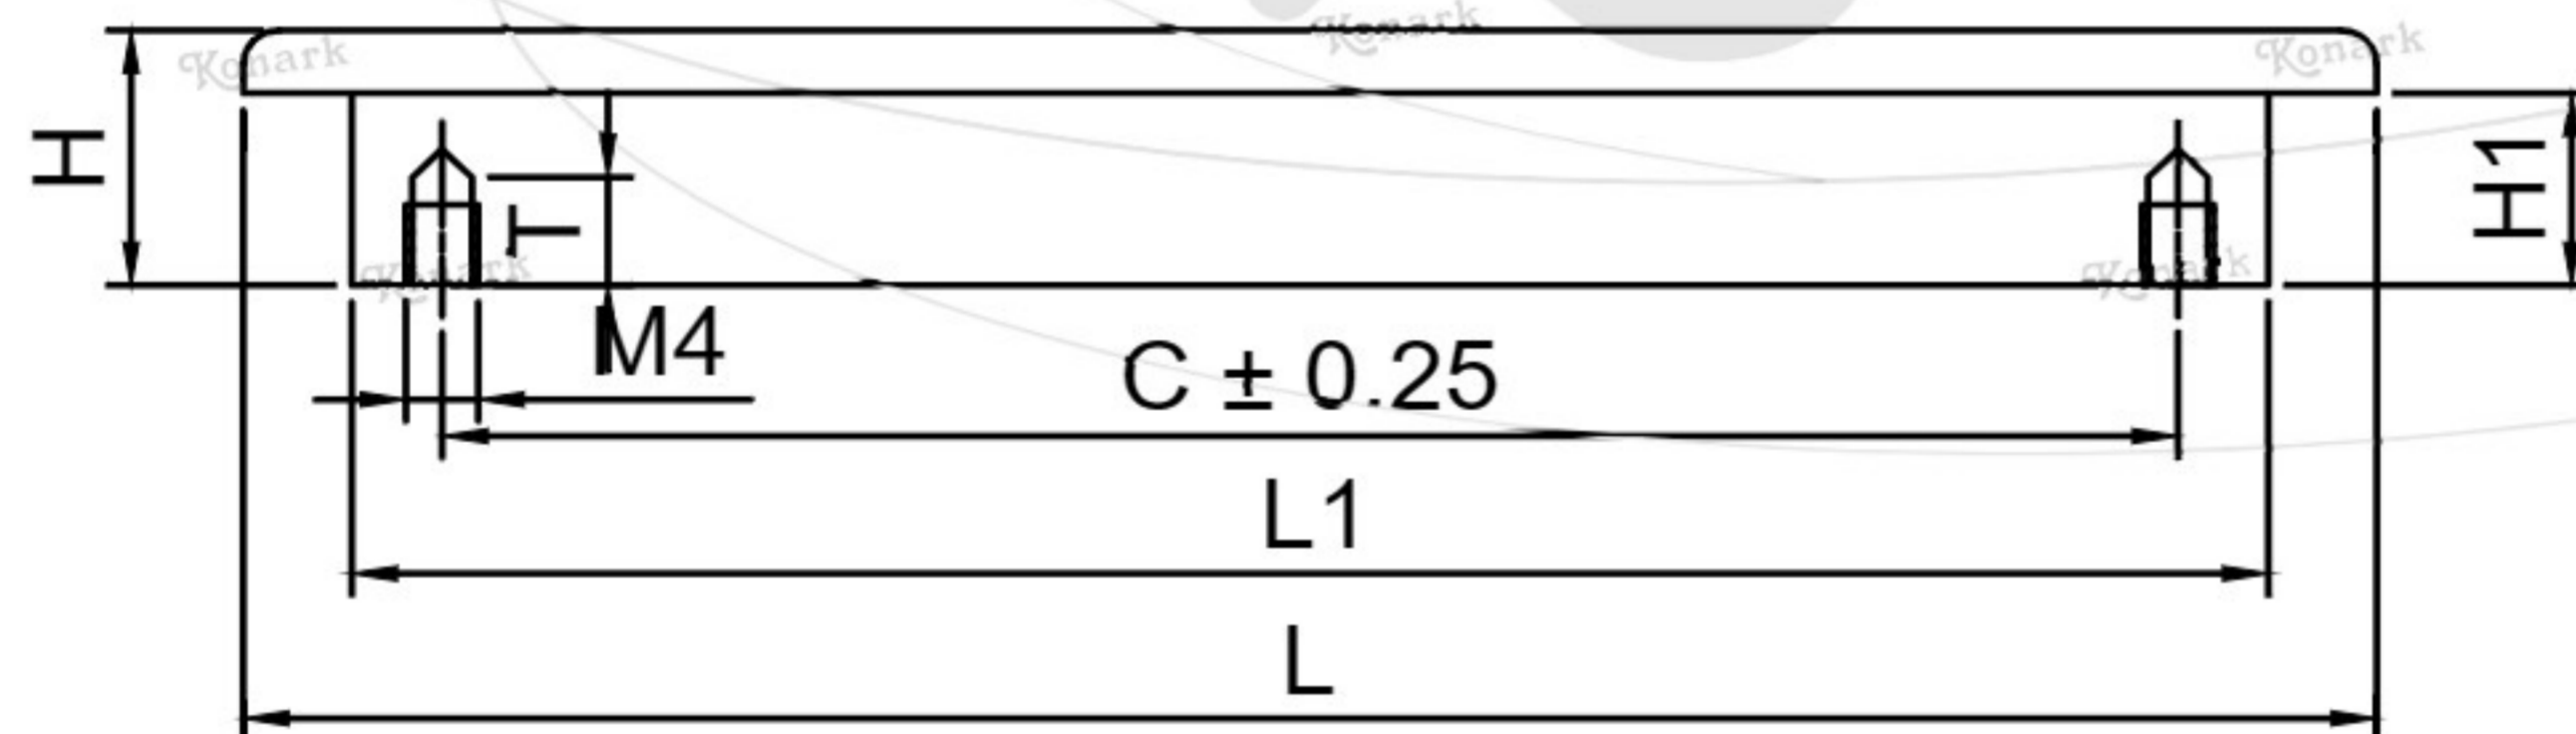

Model : RFH-050

TOP View

FRONT View

L H S View

Finish	Size	Product Code	C	L	H	W	H1	T	L1	W1
MT CP SP MC BM RG BA CA	96mm	RFH-050 96	96	118	17	50	12	8	106	36

FINISH:

MT	CP	SP	MC	BM	RG	BA	CA
							
Matt	Chrome	Satin	Matt Chrome	Black Matt	Rose Gold	Brass Antique	Copper Antique