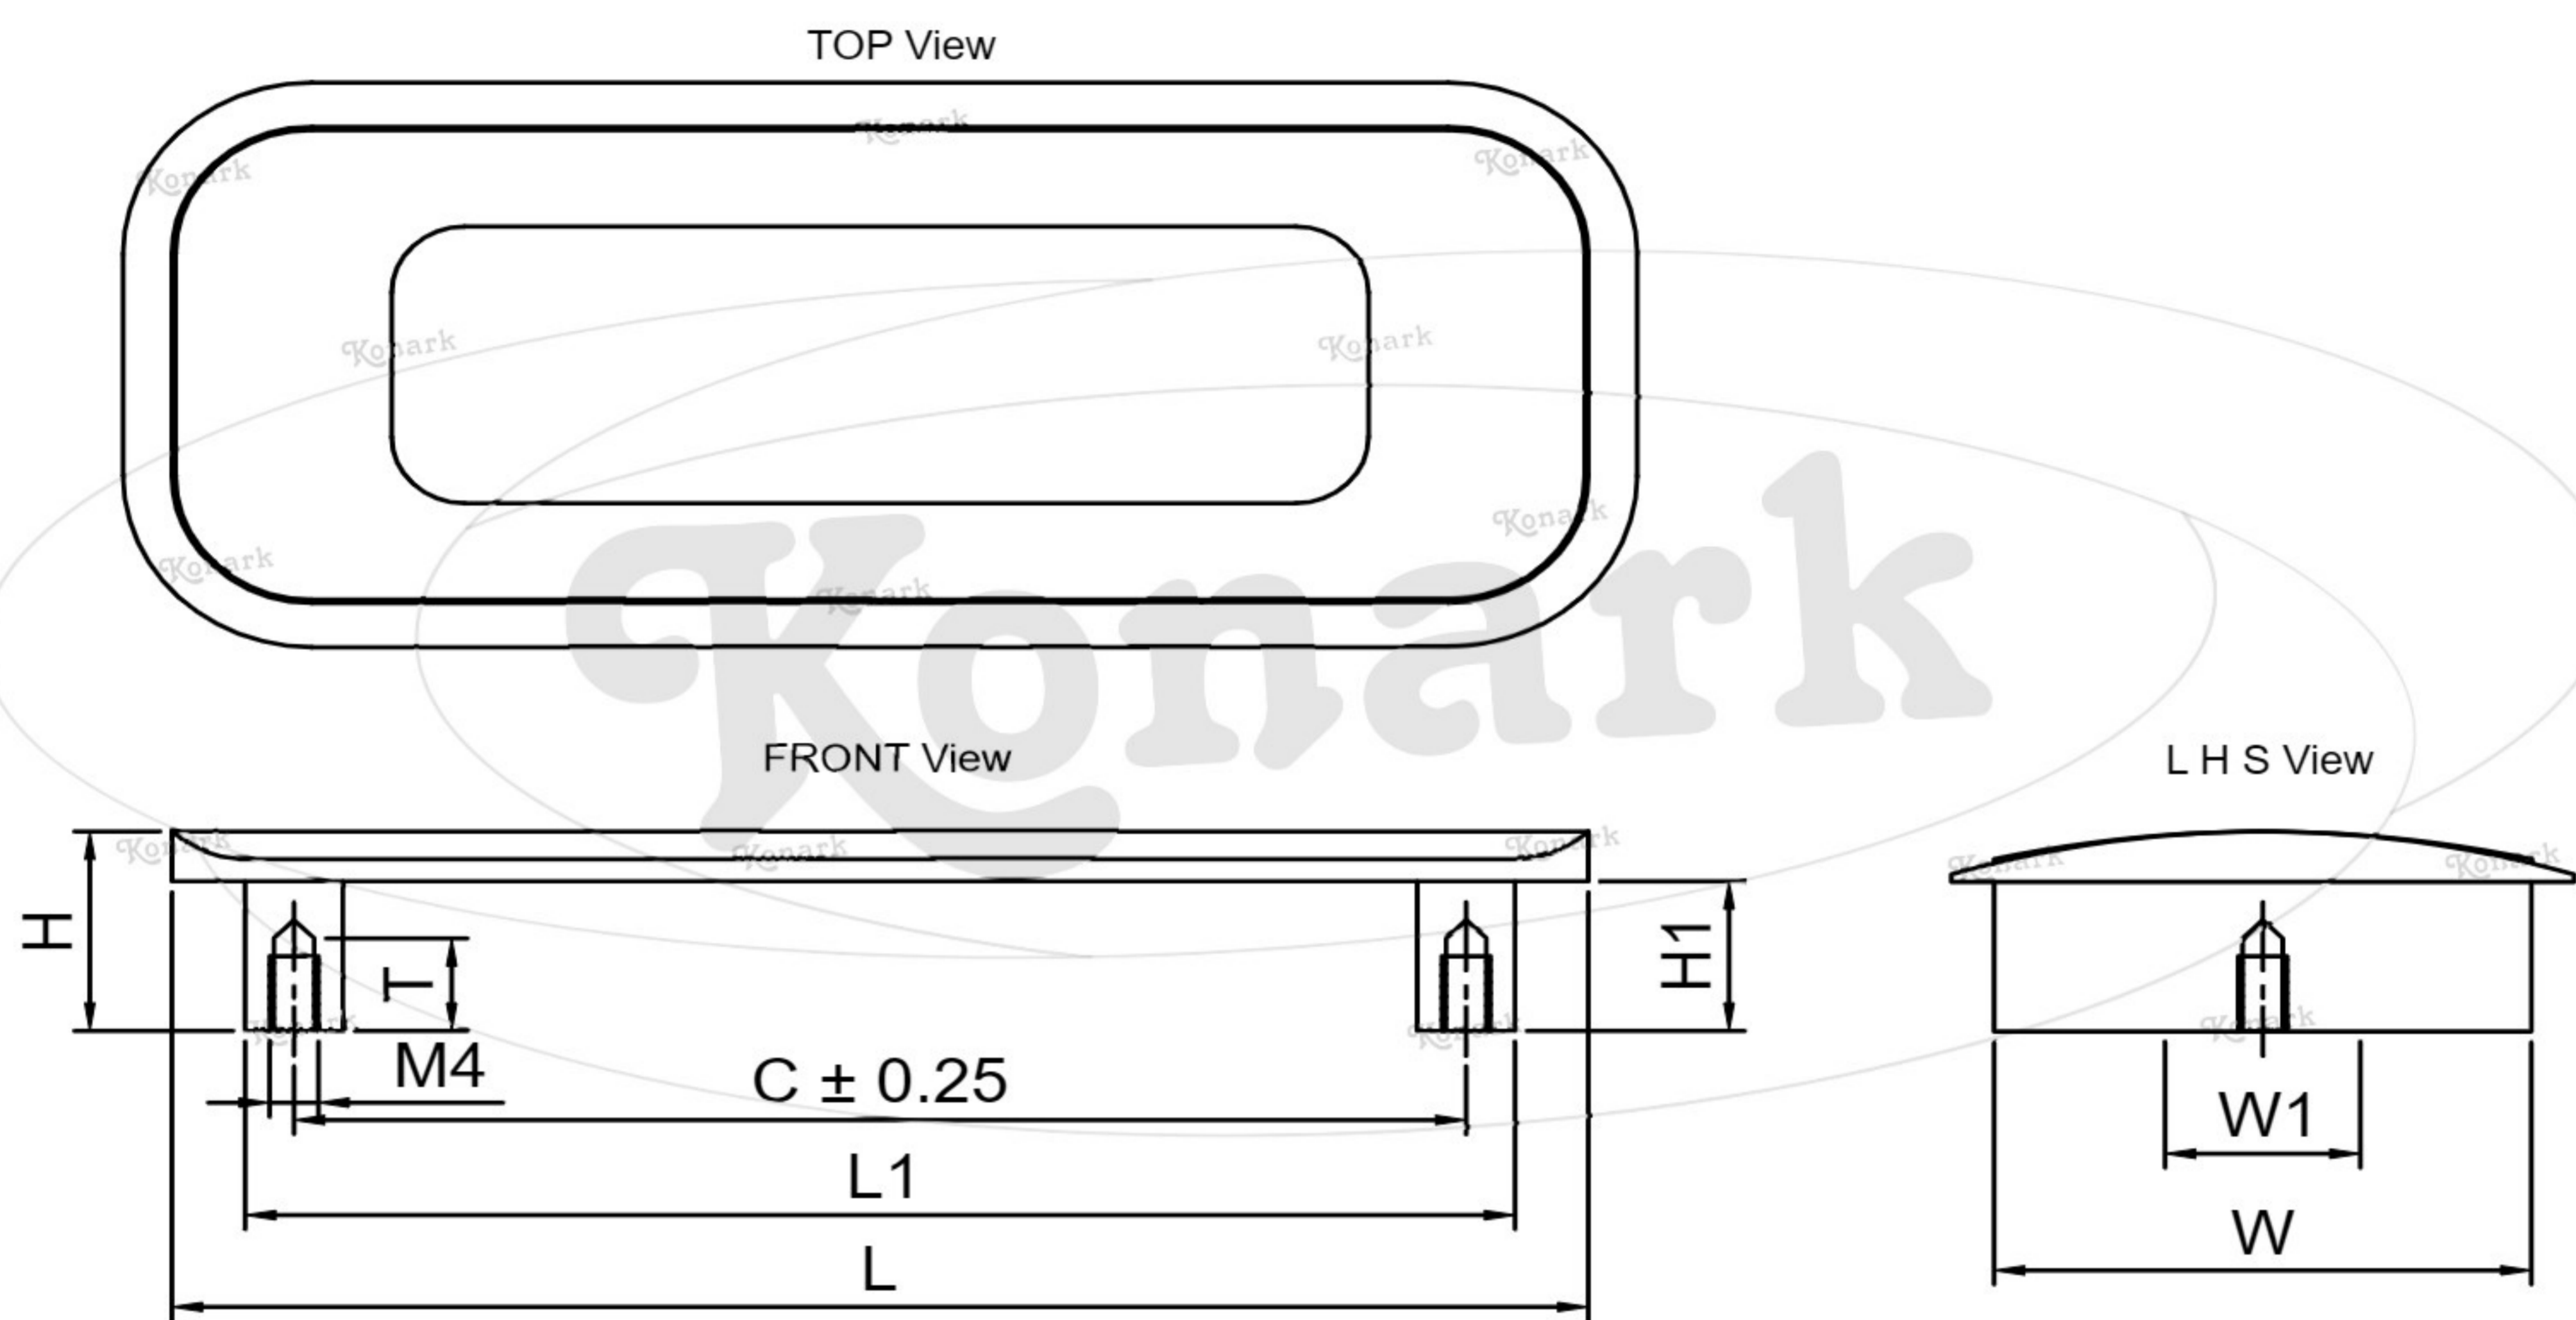

Model : RFH-051

Finish	Size	Product Code	C	L	H	W	H1	T	L1	W1
MT CP SP MC BM RG BA CA	96mm	RFH-051 96	96	116	18	51	14	8	113	43

FINISH:

MT	CP	SP	MC	BM	RG	BA	CA
							
Matt	Chrome	Satin	Matt Chrome	Black Matt	Rose Gold	Brass Antique	Copper Antique