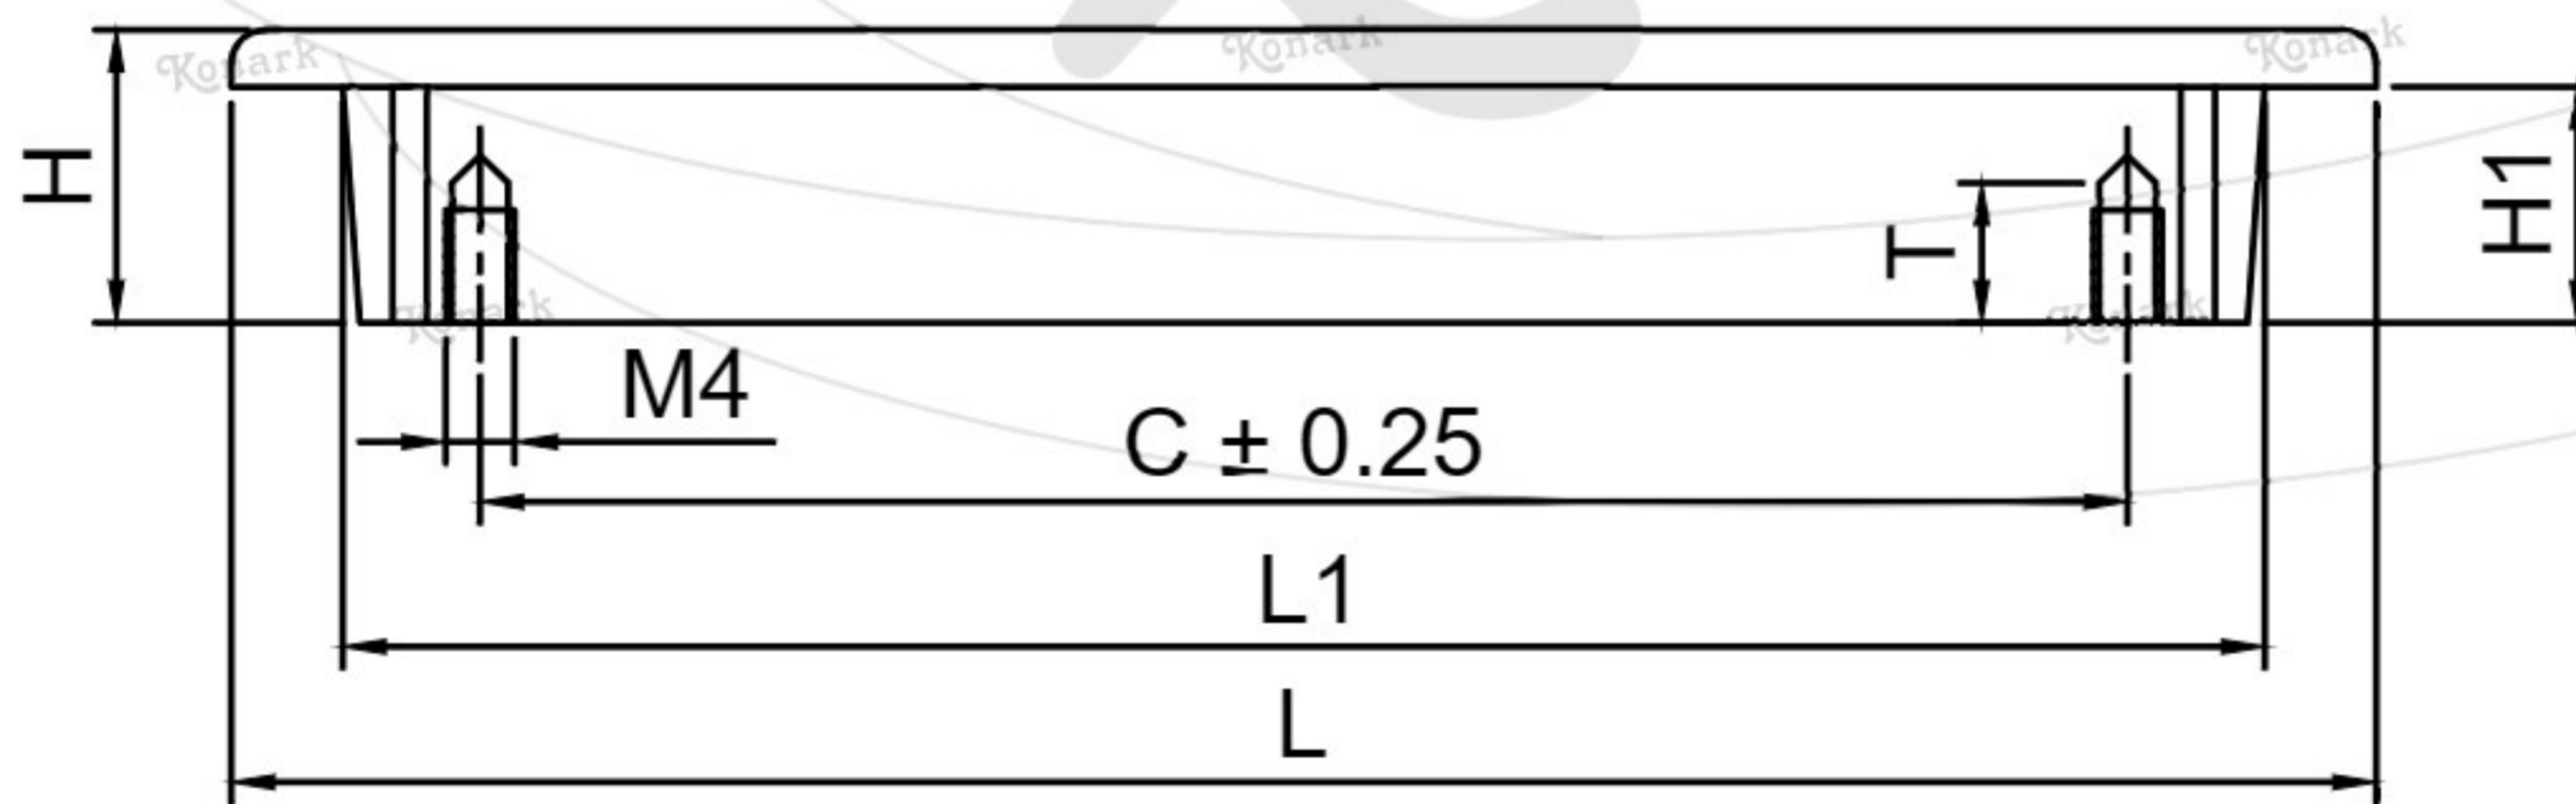

## Model : RFH-052

TOP View

FRONT View

L H S View

Finish	Size	Product Code	C	L	H	W	H1	T	L1	W1
MT CP SP MC BM RG BA CA	96mm	RFH-052 96	96	125	17	44	14	8	112	36

**FINISH:**

MT	CP	SP	MC	BM	RG	BA	CA
							
Matt	Chrome	Satin	Matt Chrome	Black Matt	Rose Gold	Brass Antique	Copper Antique