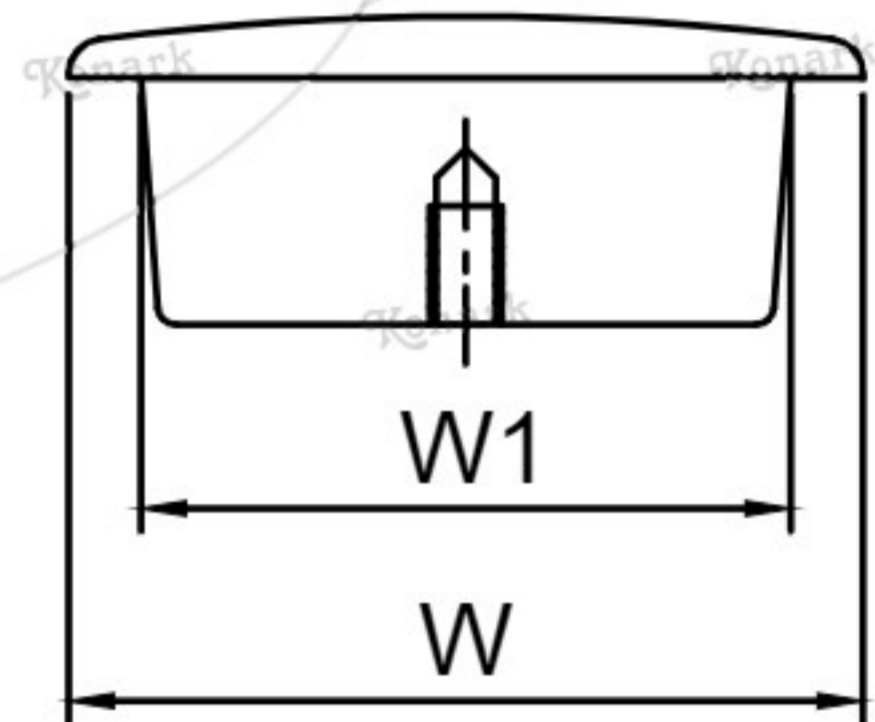

## Model : RFH-052

TOP View

FRONT View

L H S View

Finish	Size	Product Code	C	L	H	W	H1	T	L1	W1
MT CP SP MC BM RG BA CA	96mm	RFH-052 96	96	125	17	44	14	8	112	36

**FINISH:**

MT	CP	SP	MC	BM	RG	BA	CA
							
Matt	Chrome	Satin	Matt Chrome	Black Matt	Rose Gold	Brass Antique	Copper Antique