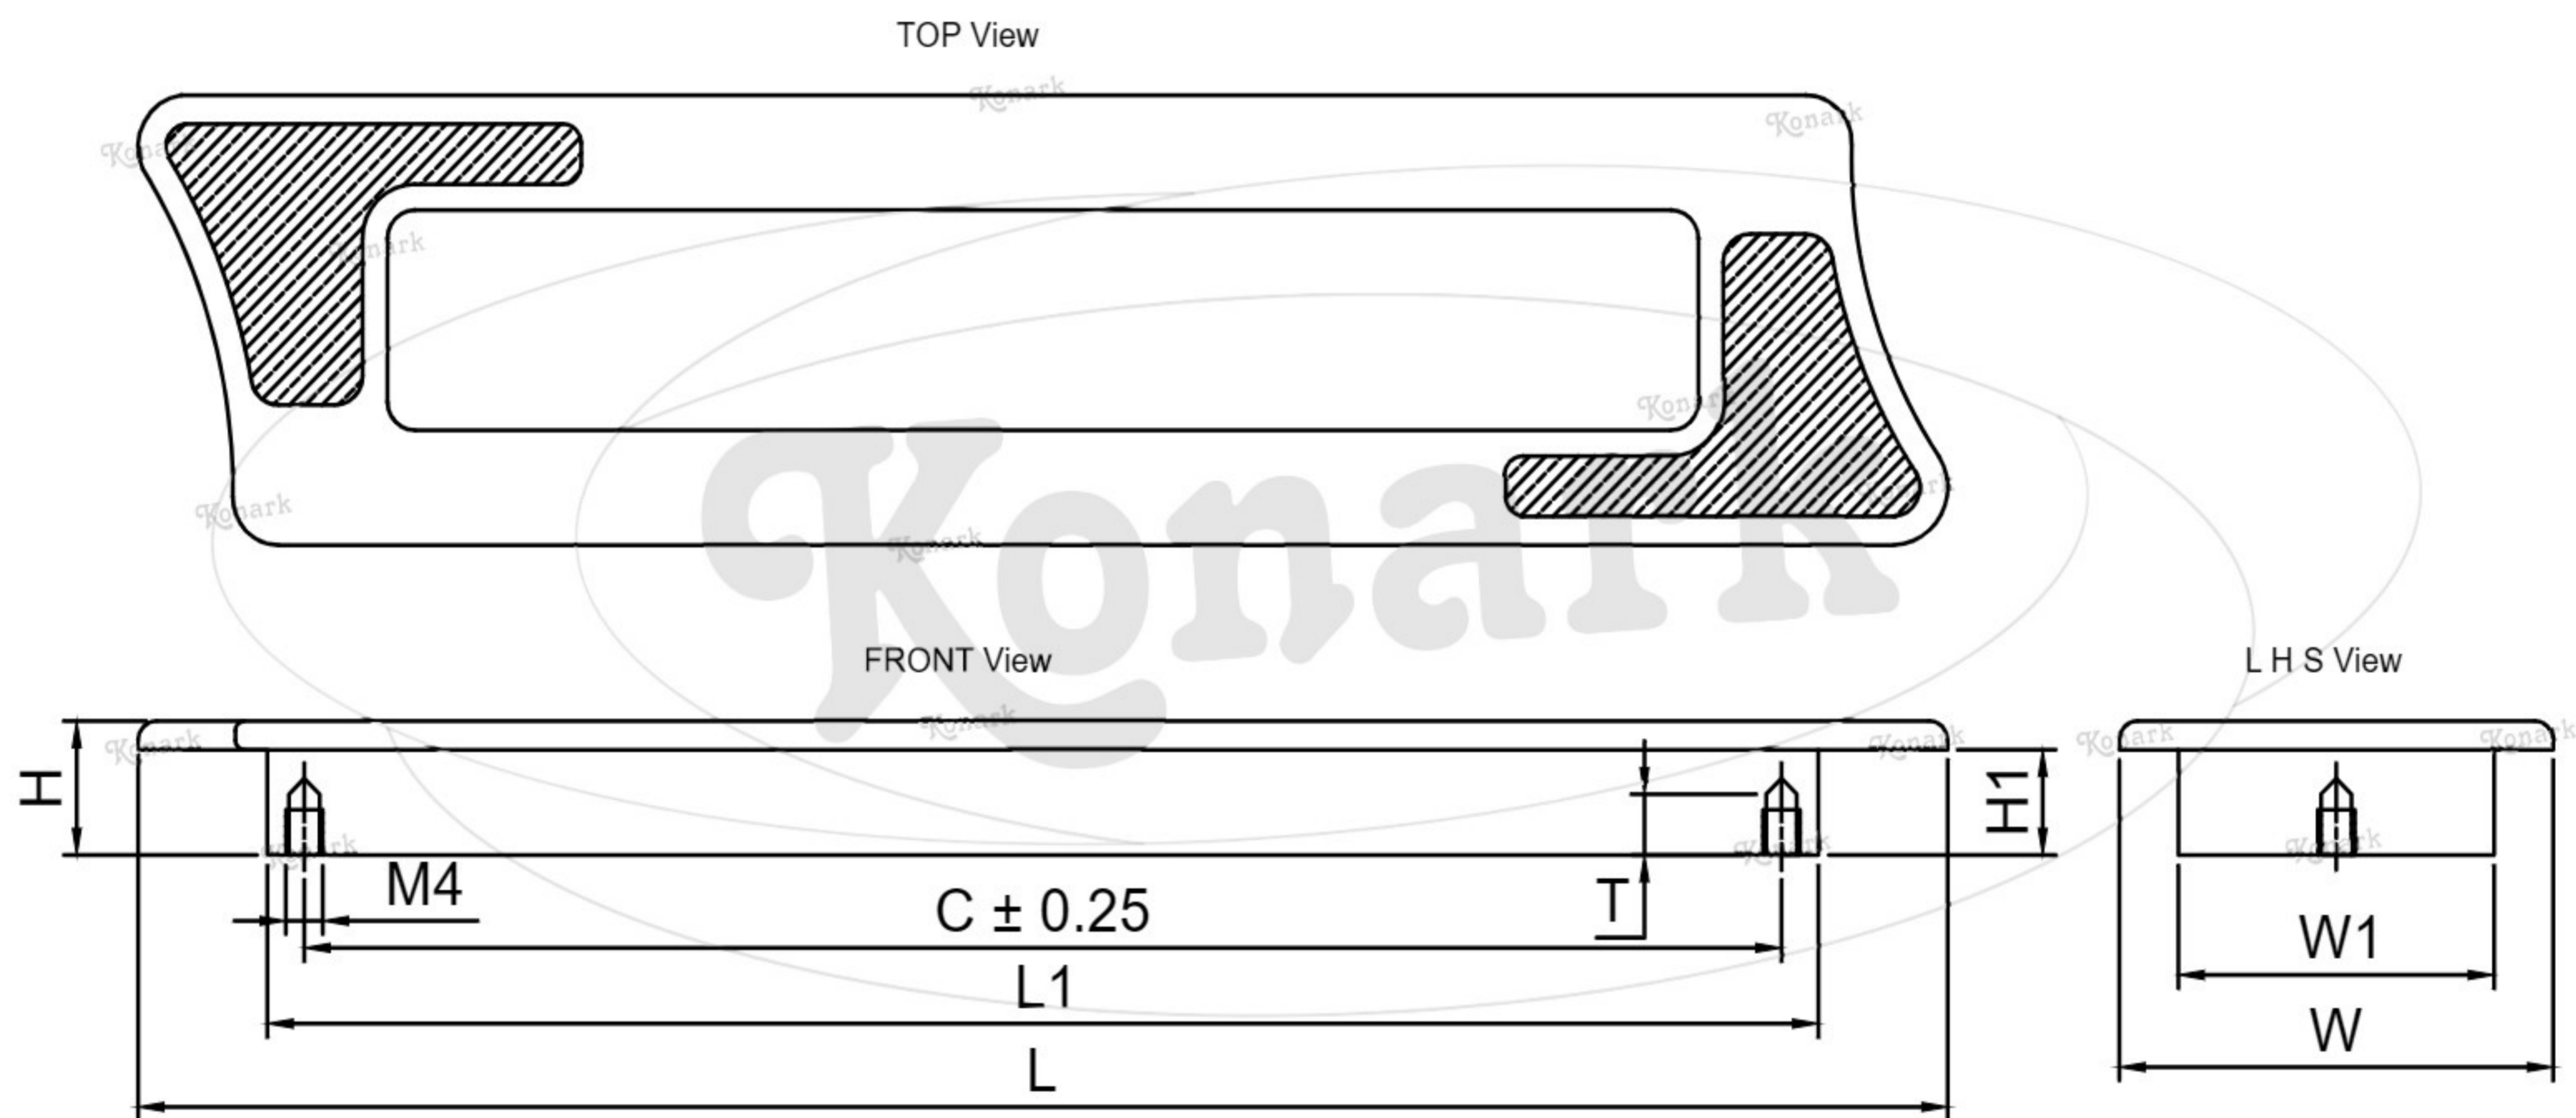

Model : RFH-053

Finish	Size	Product Code	C	L	H	W	H1	T	L1	W1
MT CP SP MC BM RG BA CA	160mm	RFH-053 160	160	196	15	48	12	6	168	36

FINISH:

MT	CP	SP	MC	BM	RG	BA	CA
							
Matt	Chrome	Satin	Matt Chrome	Black Matt	Rose Gold	Brass Antique	Copper Antique