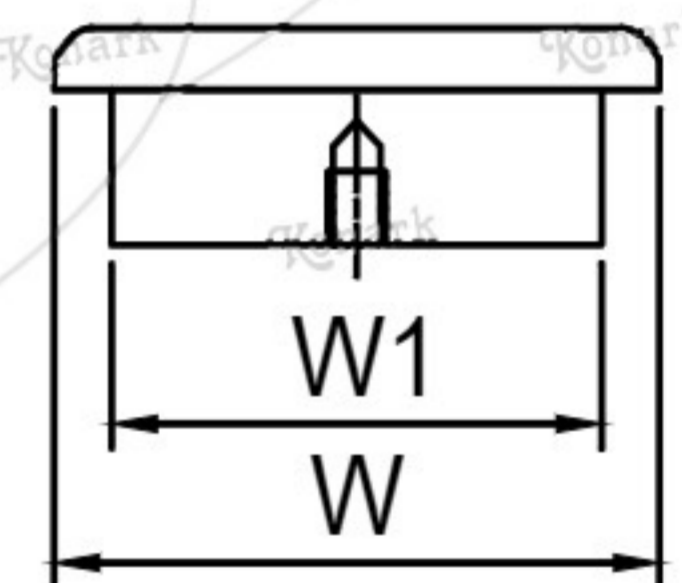

## Model : RFH-055

TOP View

FRONT View

L H S View

| Finish                                       | Size  | Product Code | C   | L   | H  | W  | H1 | T | L1  | W1 |
|--|-------|--------------|-----|-----|----|----|----|---|-----|----|
| MT<br>CP<br>SP<br>MC<br>BM<br>RG<br>BA<br>CA | 160mm | RFH-055 160  | 160 | 203 | 15 | 42 | 10 | 6 | 168 | 33 |