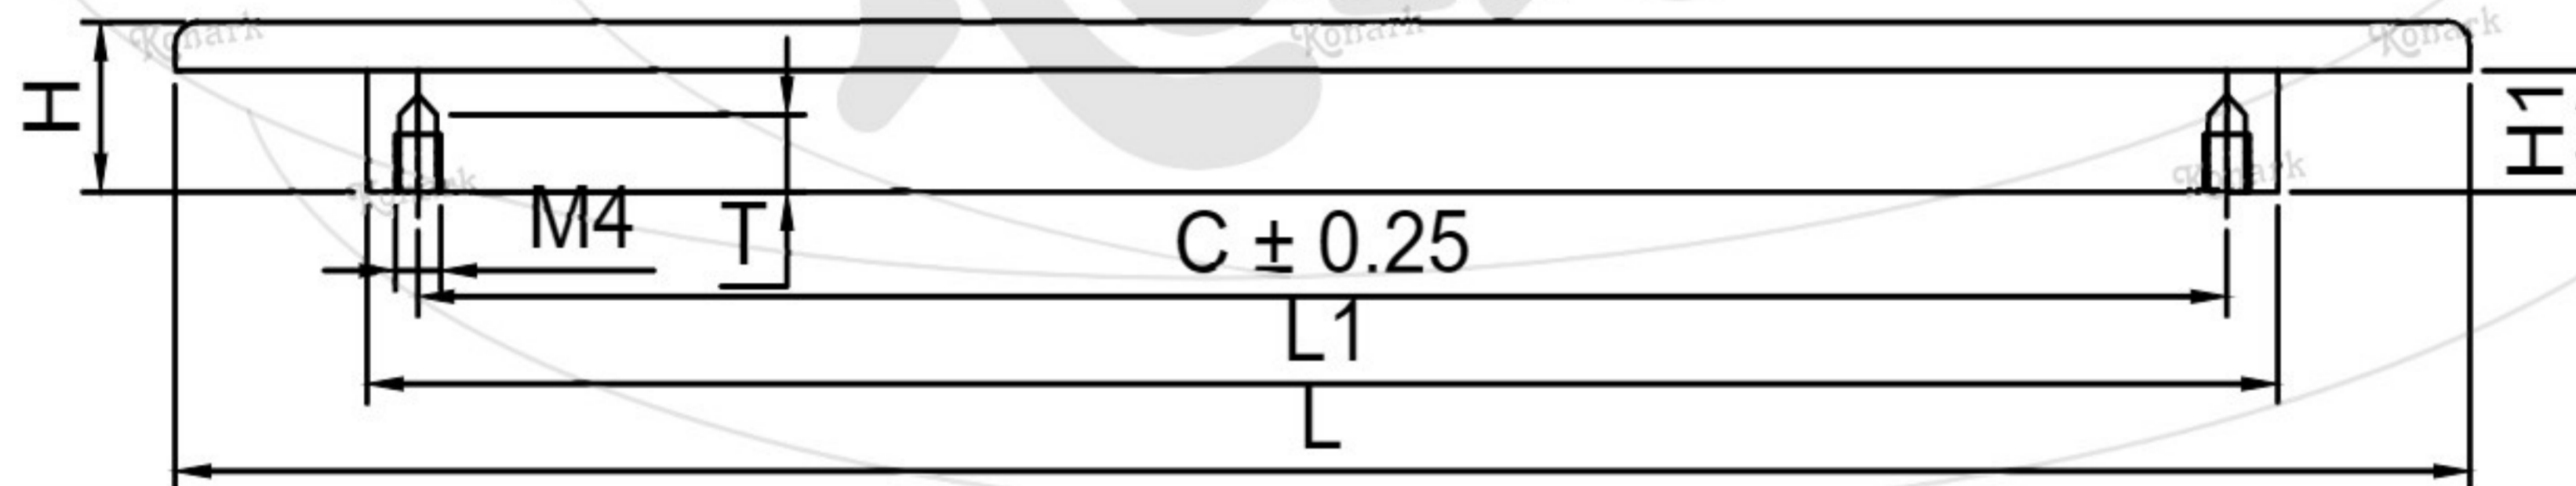

## Model : RFH-055

TOP View

FRONT View

L H S View

| Finish                                       | Size  | Product Code | C   | L   | H  | W  | H1 | T | L1  | W1 |
|--|-------|--------------|-----|-----|----|----|----|---|-----|----|
| MT<br>CP<br>SP<br>MC<br>BM<br>RG<br>BA<br>CA | 160mm | RFH-055 160  | 160 | 203 | 15 | 42 | 10 | 6 | 168 | 33 |