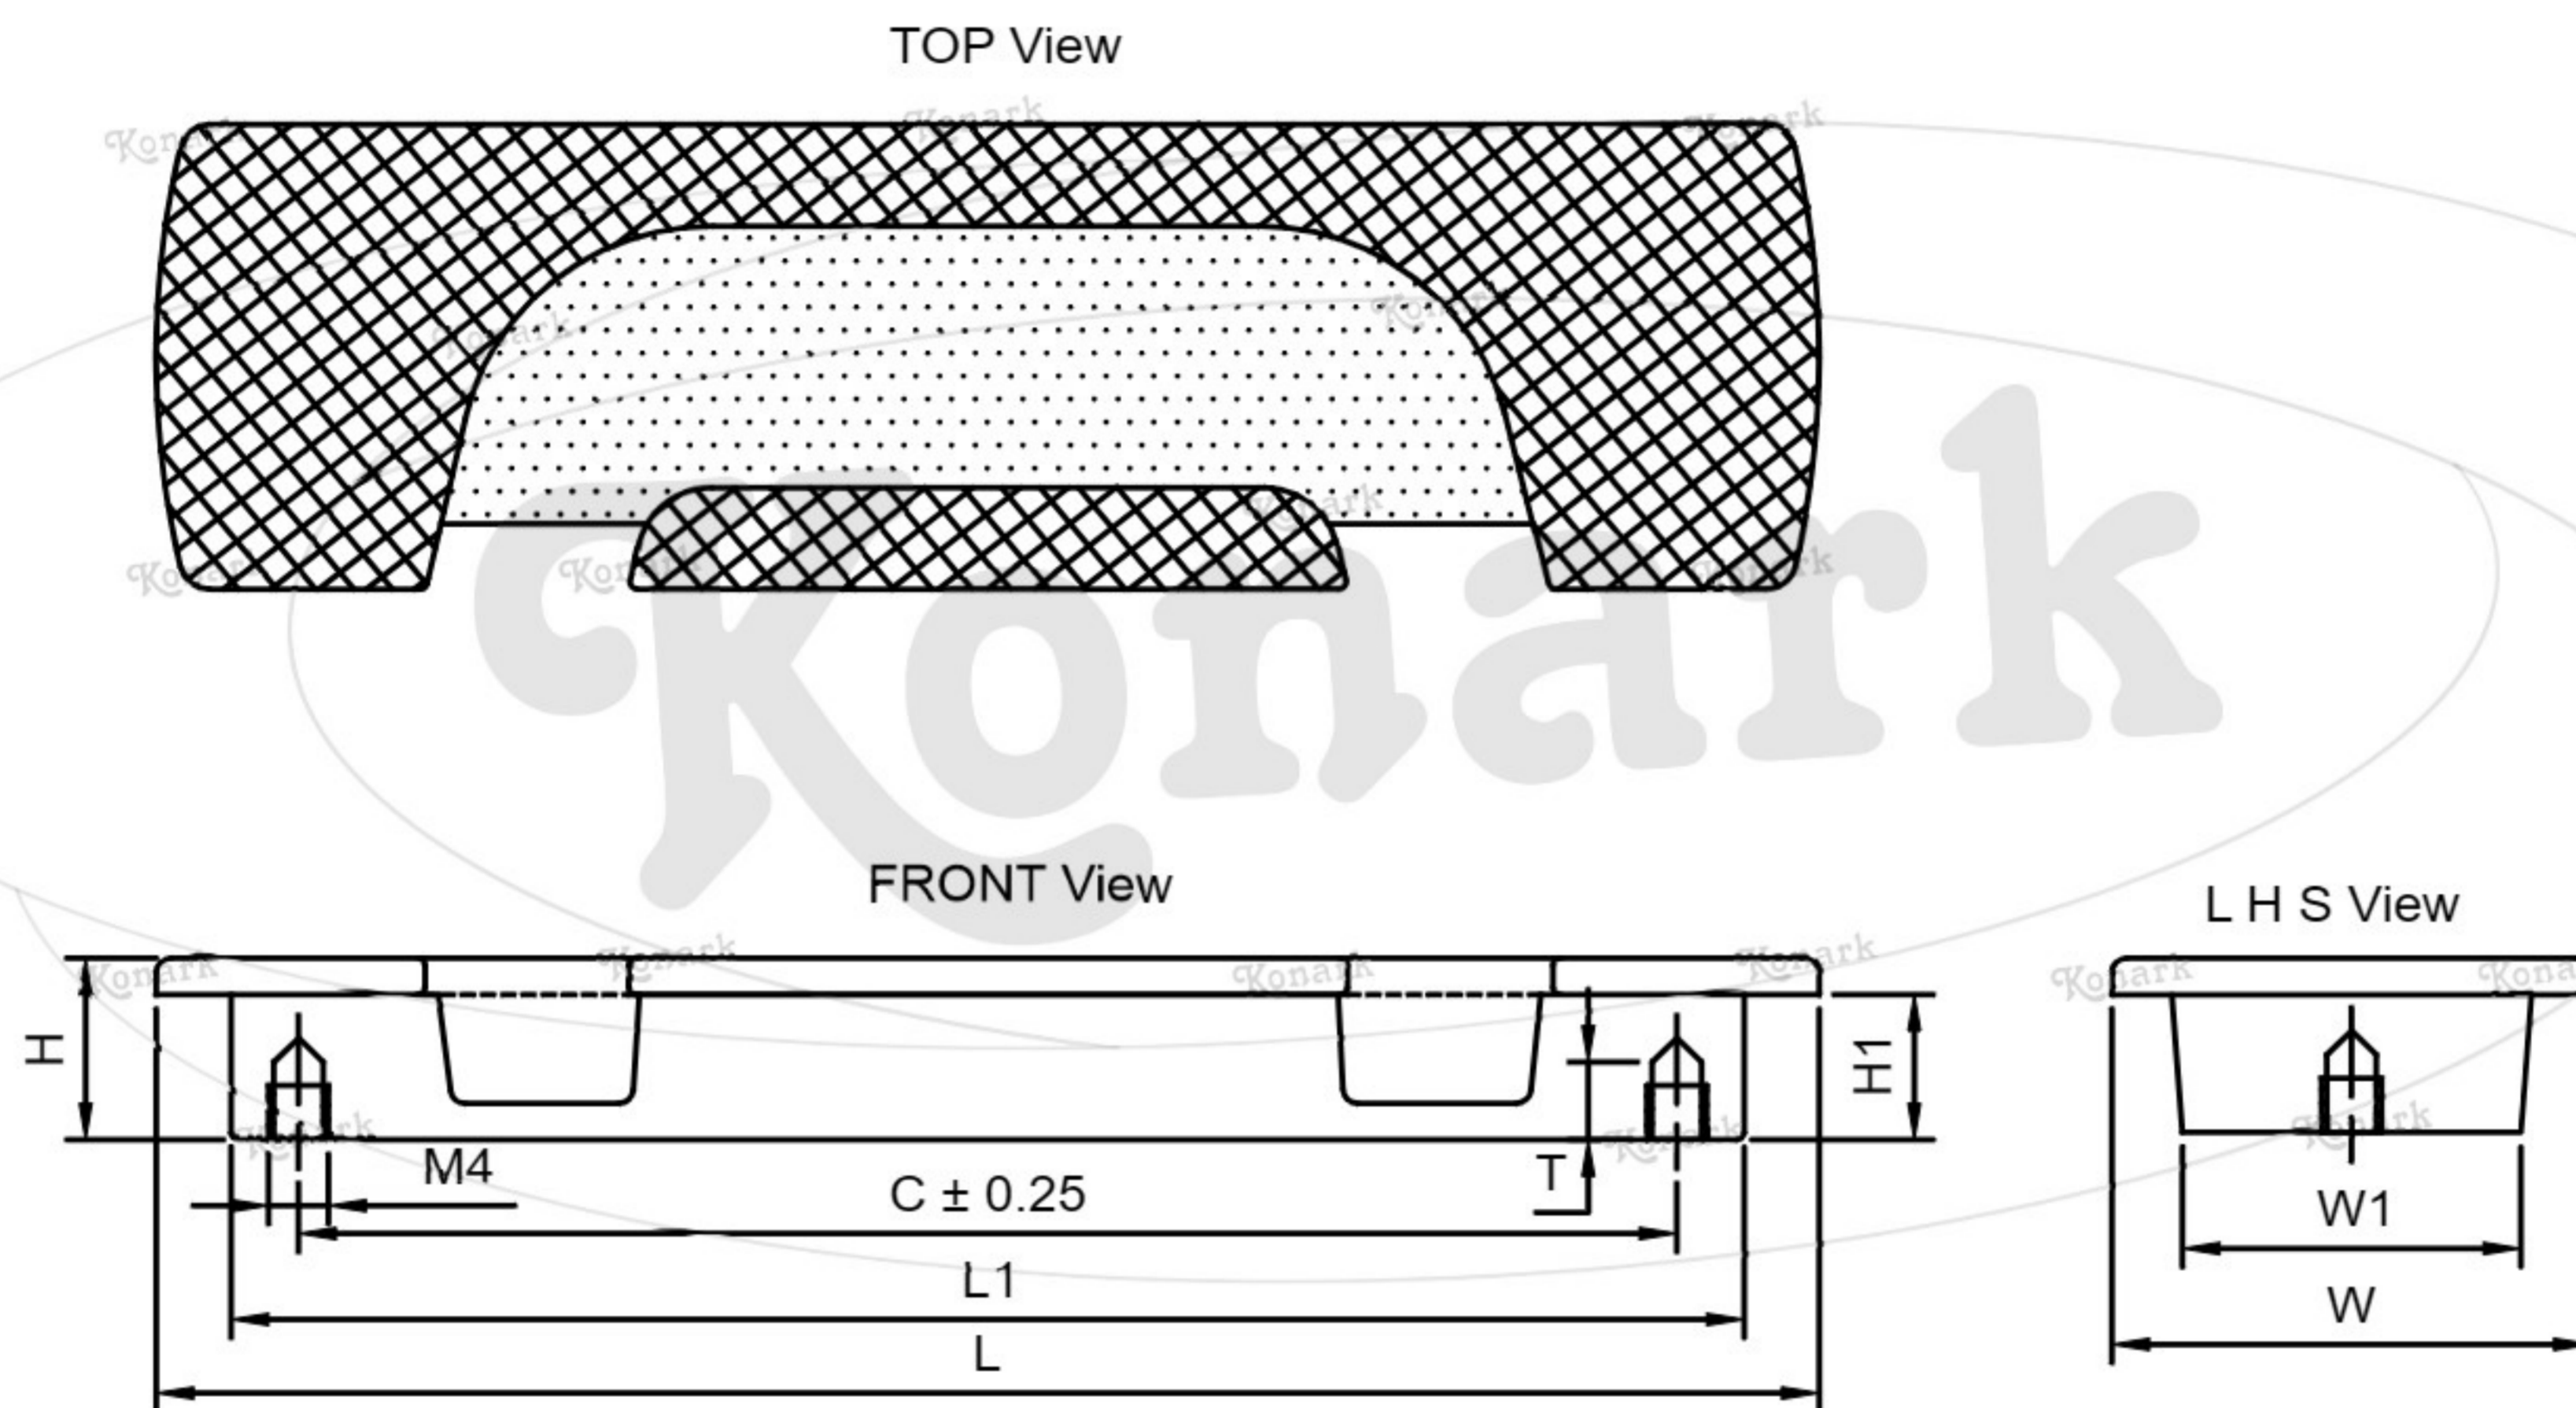

## Model : RFH-056

Finish	Size	Product Code	C	L	H	W	H1	T	L1	W1
MT CP SP MC BM RG BA CA	92mm	RFH-056 92	92	111	13	32	10	6	101	23

**FINISH:**

MT	CP	SP	MC	BM	RG	BA	CA
							
Matt	Chrome	Satin	Matt Chrome	Black Matt	Rose Gold	Brass Antique	Copper Antique