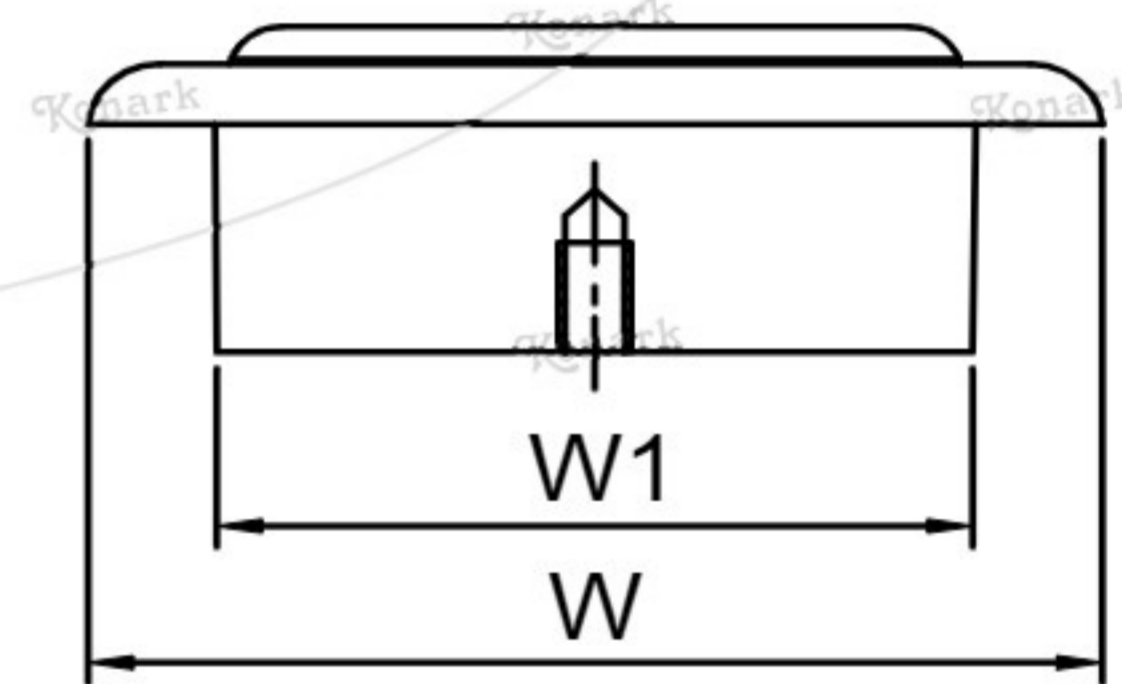

## Model : RFH-057

TOP View

FRONT View

L H S View

Finish	Size	Product Code	C	L	H	W	H1	T	L1	W1
MT CP SP MC BM RG BA CA	96mm	RFH-057 96	96	122	20	56	14	8	110	42

**FINISH:**

MT	CP	SP	MC	BM	RG	BA	CA
							
Matt	Chrome	Satin	Matt Chrome	Black Matt	Rose Gold	Brass Antique	Copper Antique