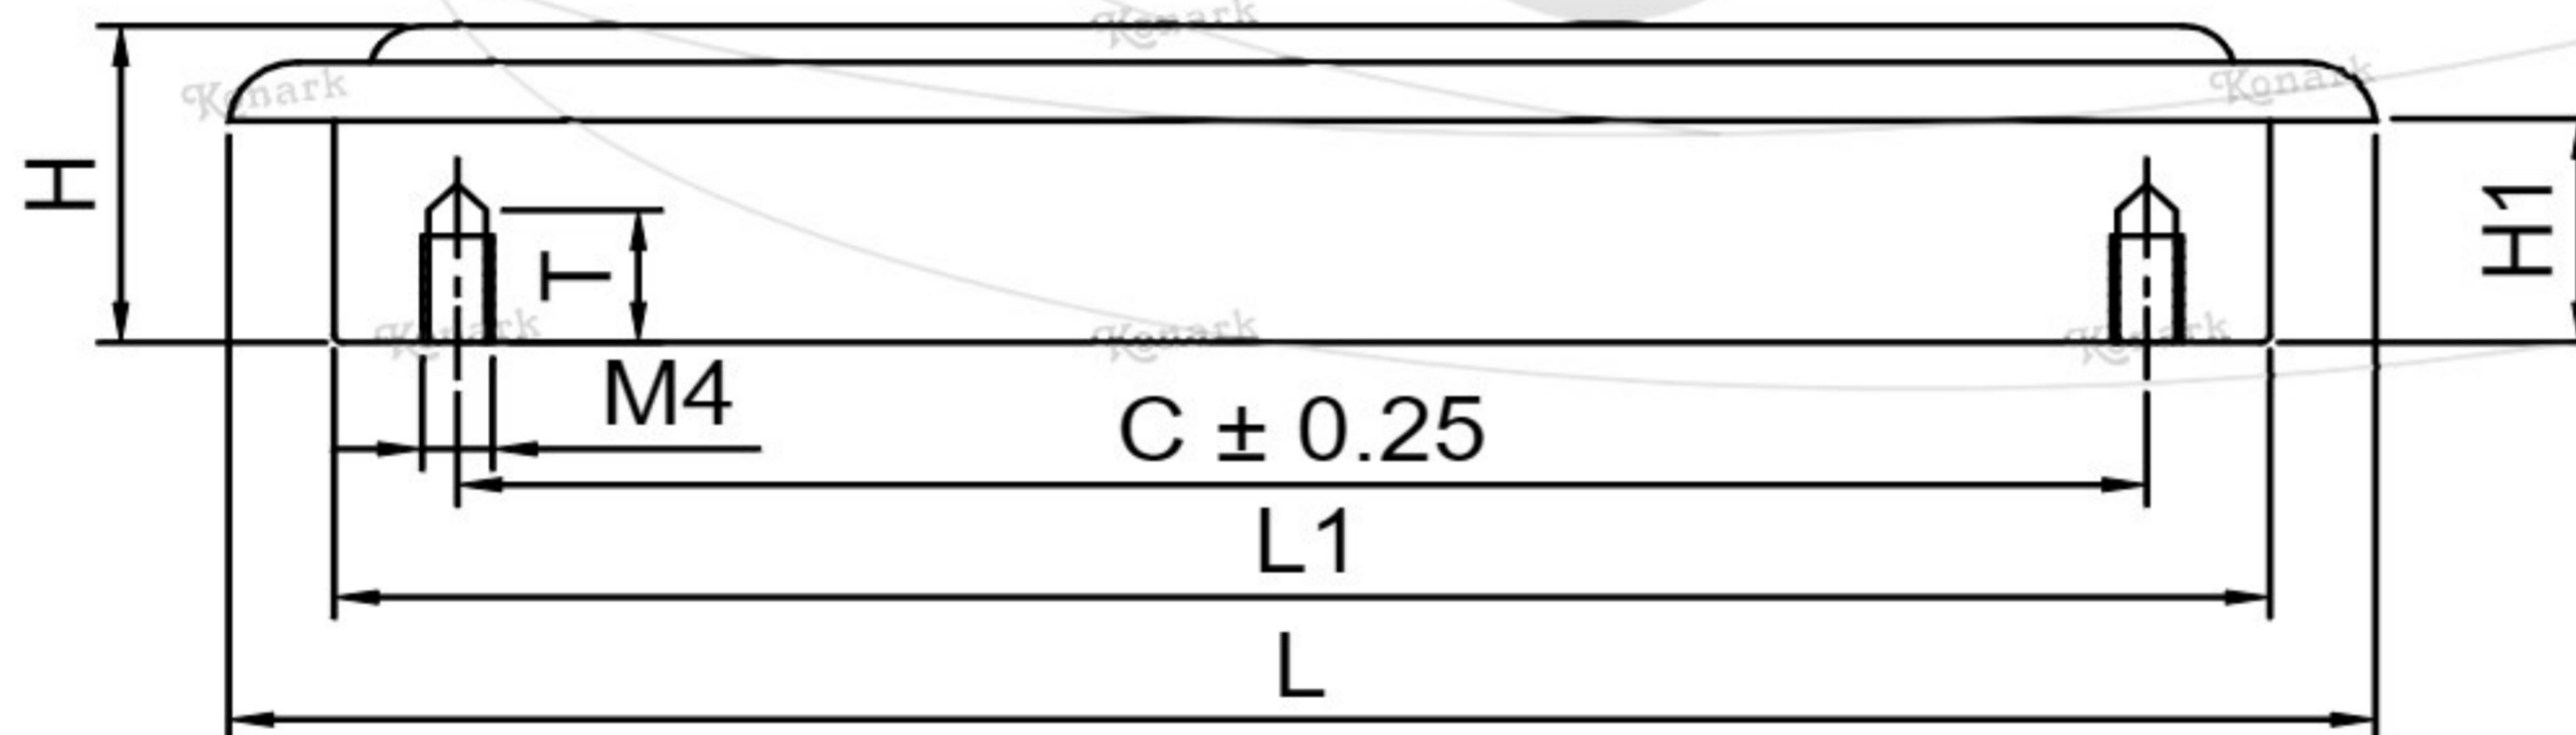

## Model : RFH-057

TOP View

FRONT View

L H S View

Finish	Size	Product Code	C	L	H	W	H1	T	L1	W1
MT CP SP MC BM RG BA CA	96mm	RFH-057 96	96	122	20	56	14	8	110	42

**FINISH:**

MT	CP	SP	MC	BM	RG	BA	CA
							
Matt	Chrome	Satin	Matt Chrome	Black Matt	Rose Gold	Brass Antique	Copper Antique