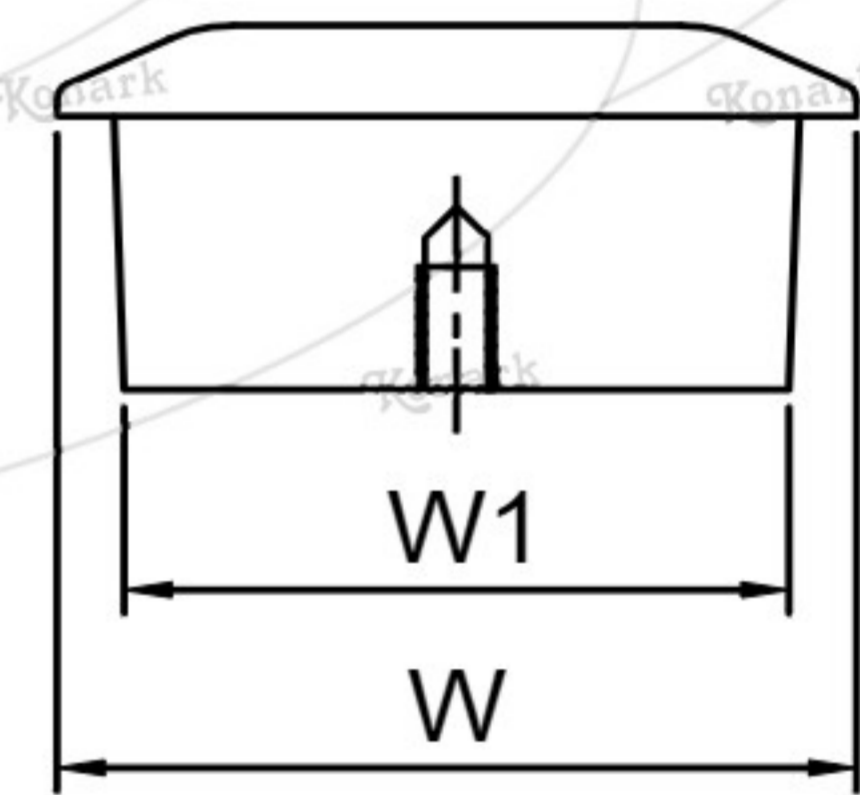

Model : RFH-058

TOP View

FRONT View

L H S View

Finish	Size	Product Code	C	L	H	W	H1	T	L1	W1
MT CP SP MC BM RG BA CA	96mm	RFH-058 96	96	125	20	42	15	8	119	35

FINISH:

MT	CP	SP	MC	BM	RG	BA	CA
							
Matt	Chrome	Satin	Matt Chrome	Black Matt	Rose Gold	Brass Antique	Copper Antique