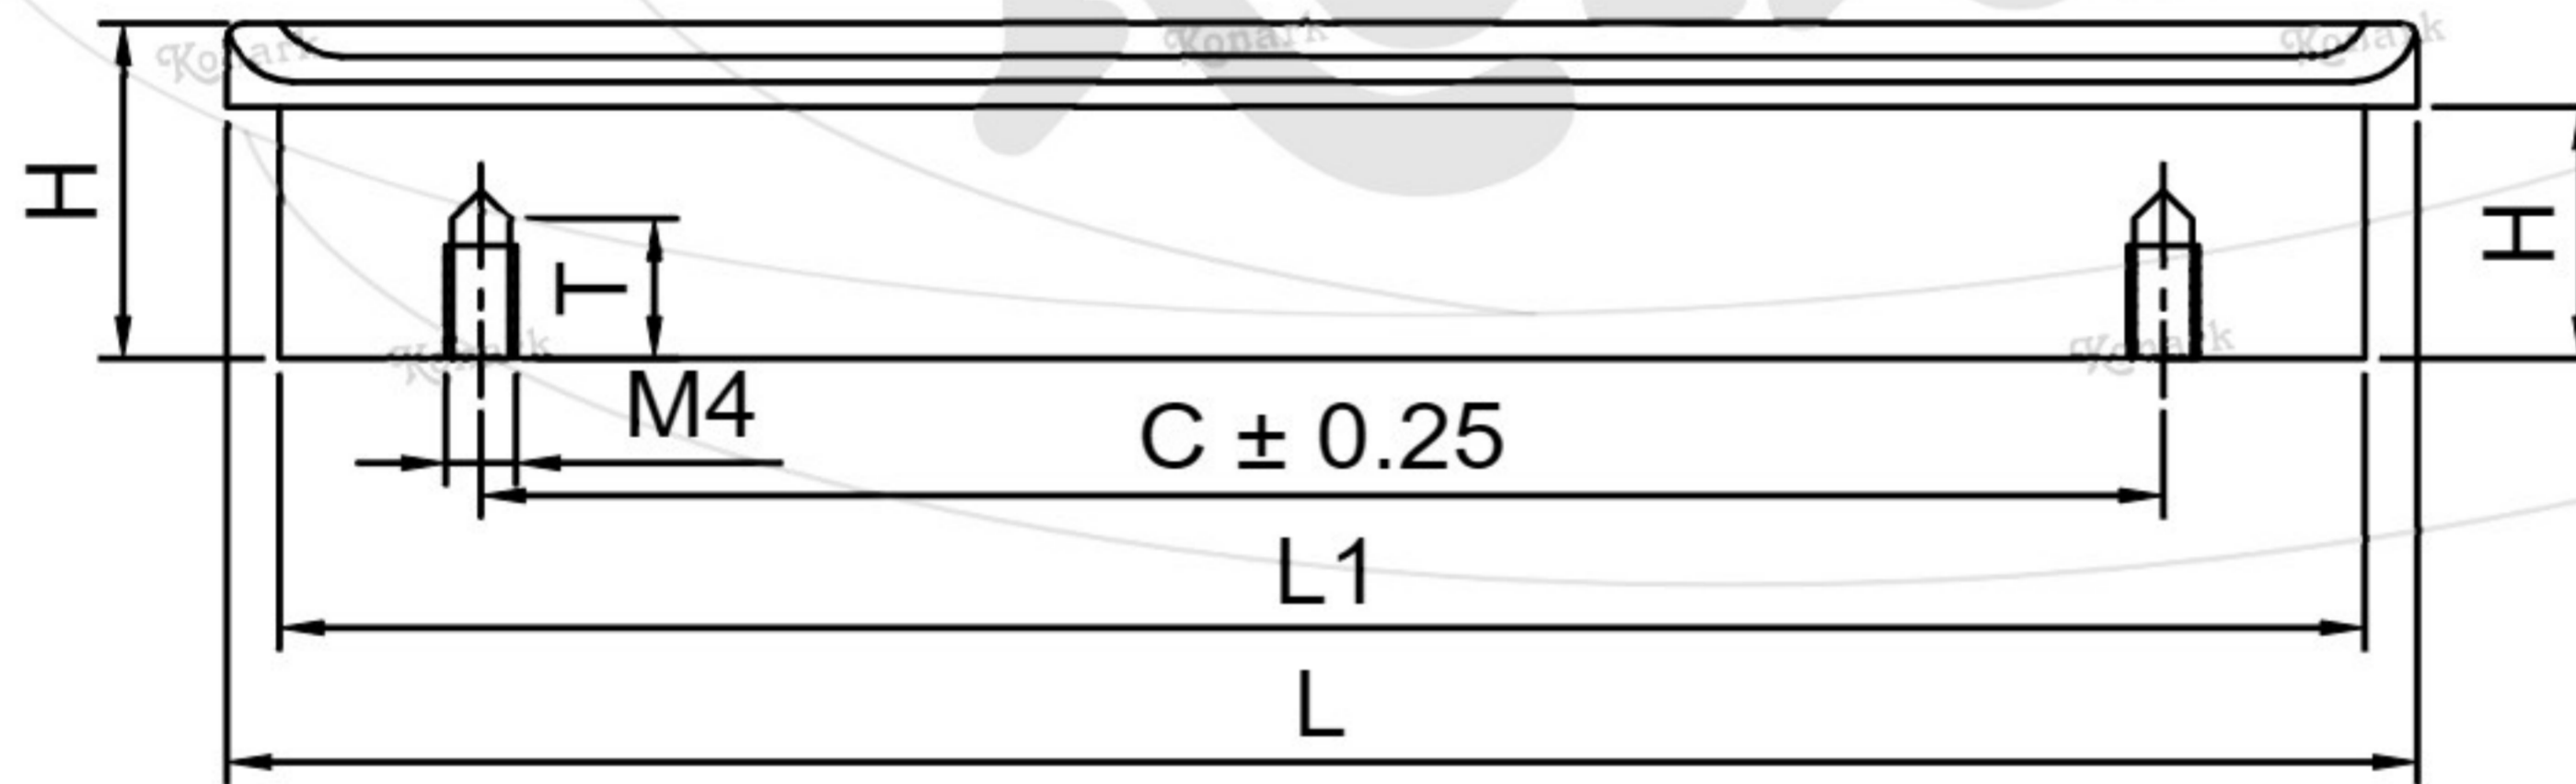

Model : RFH-058

TOP View

FRONT View

L H S View

Finish	Size	Product Code	C	L	H	W	H1	T	L1	W1
MT CP SP MC BM RG BA CA	96mm	RFH-058 96	96	125	20	42	15	8	119	35

FINISH:

MT	CP	SP	MC	BM	RG	BA	CA
							
Matt	Chrome	Satin	Matt Chrome	Black Matt	Rose Gold	Brass Antique	Copper Antique