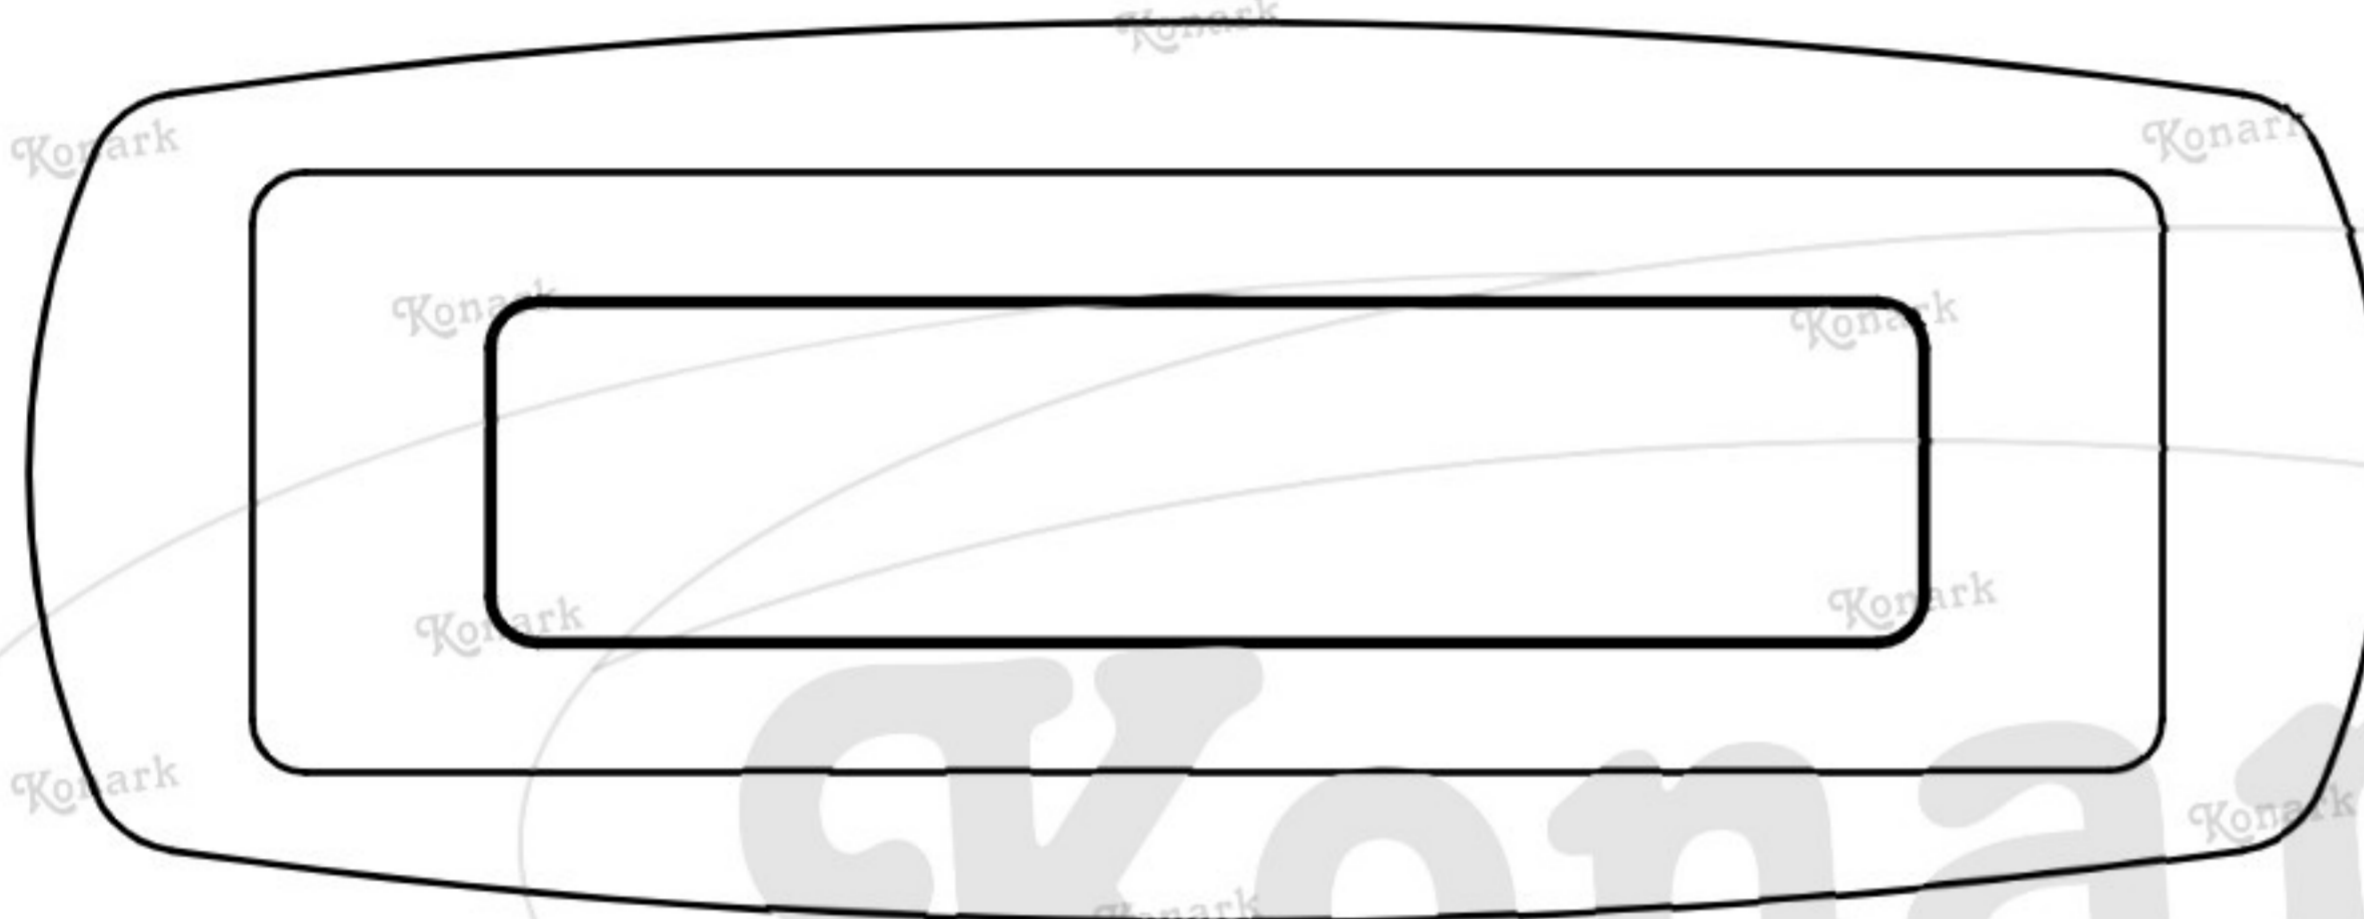

## Model : RFH-059

TOP View

FRONT View

L H S View

Finish	Size	Product Code	C	L	H	W	H1	T	L1	W1
MT CP SP MC BM RG BA CA	96mm	RFH-059 96	96	132	20	52	15	8	108	41

**FINISH:**

MT	CP	SP	MC	BM	RG	BA	CA
							
Matt	Chrome	Satin	Matt Chrome	Black Matt	Rose Gold	Brass Antique	Copper Antique