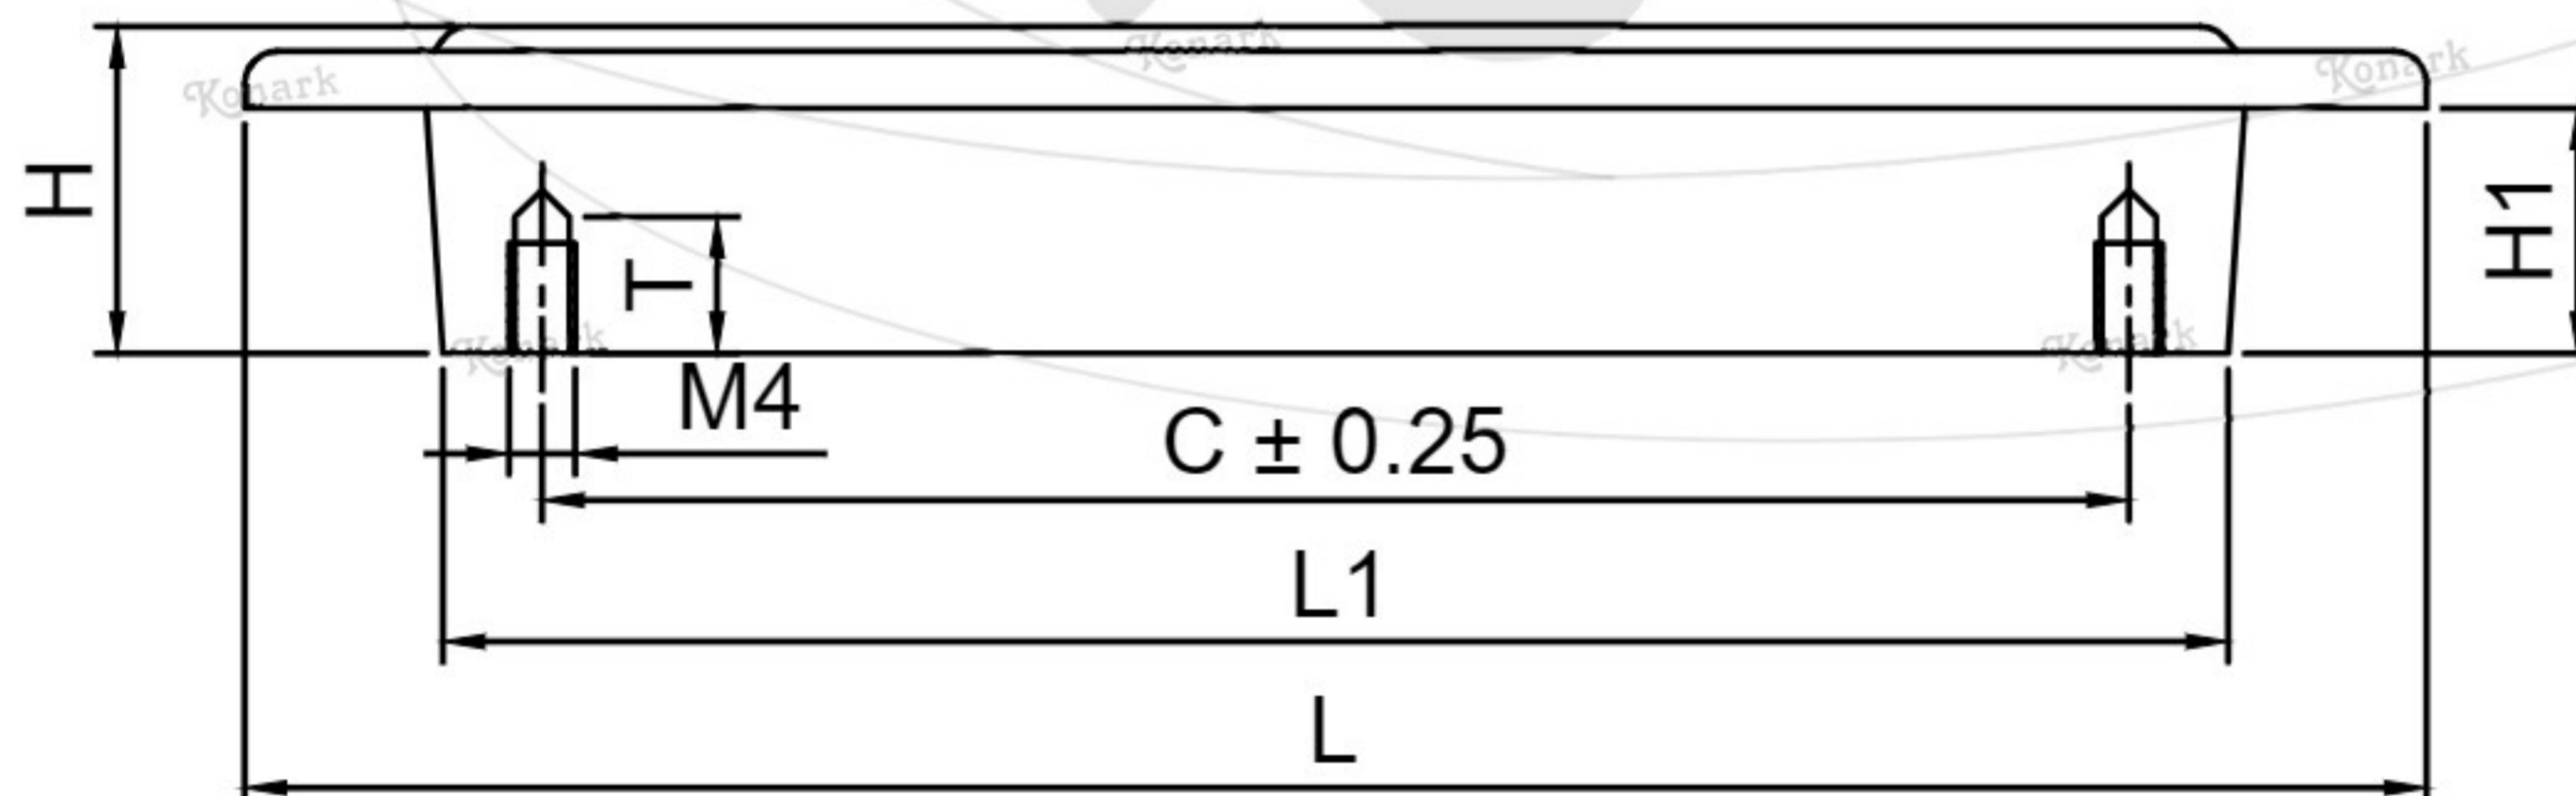

## Model : RFH-059

TOP View

FRONT View

L H S View

Finish	Size	Product Code	C	L	H	W	H1	T	L1	W1
MT CP SP MC BM RG BA CA	96mm	RFH-059 96	96	132	20	52	15	8	108	41

**FINISH:**

MT	CP	SP	MC	BM	RG	BA	CA
							
Matt	Chrome	Satin	Matt Chrome	Black Matt	Rose Gold	Brass Antique	Copper Antique