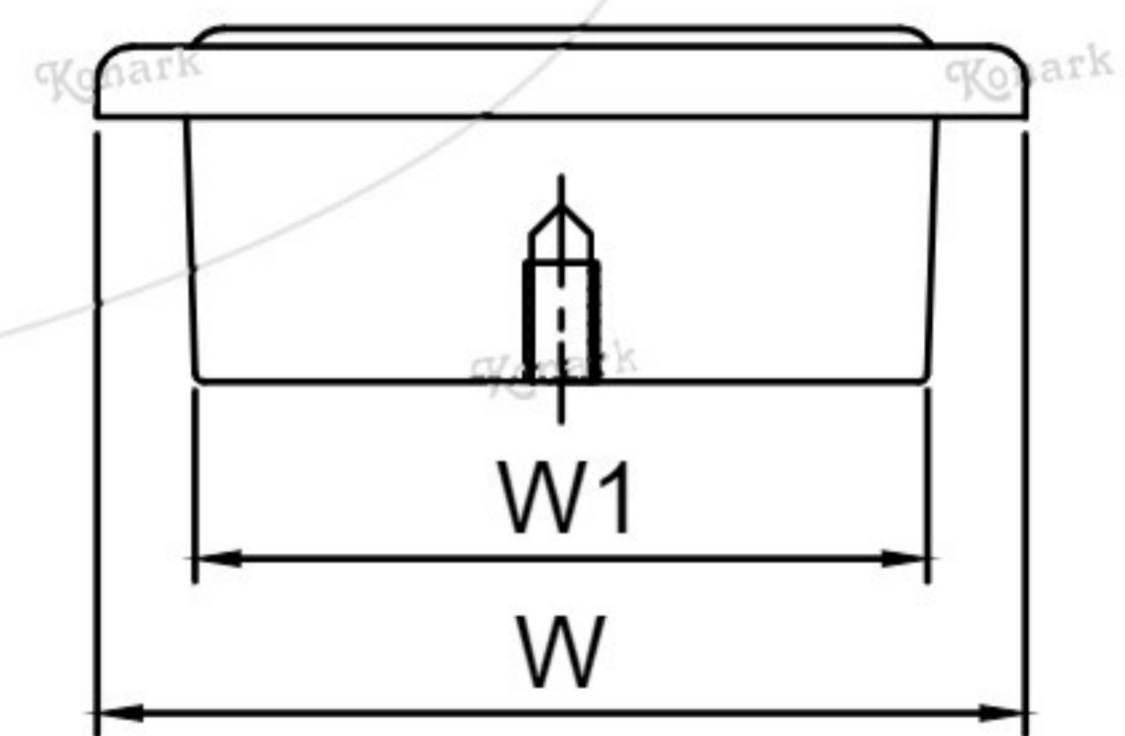

## Model : RFH-059

TOP View

FRONT View

L H S View

Finish	Size	Product Code	C	L	H	W	H1	T	L1	W1
MT CP SP MC BM RG BA CA	96mm	RFH-059 96	96	132	20	52	15	8	108	41

**FINISH:**

MT	CP	SP	MC	BM	RG	BA	CA
							
Matt	Chrome	Satin	Matt Chrome	Black Matt	Rose Gold	Brass Antique	Copper Antique