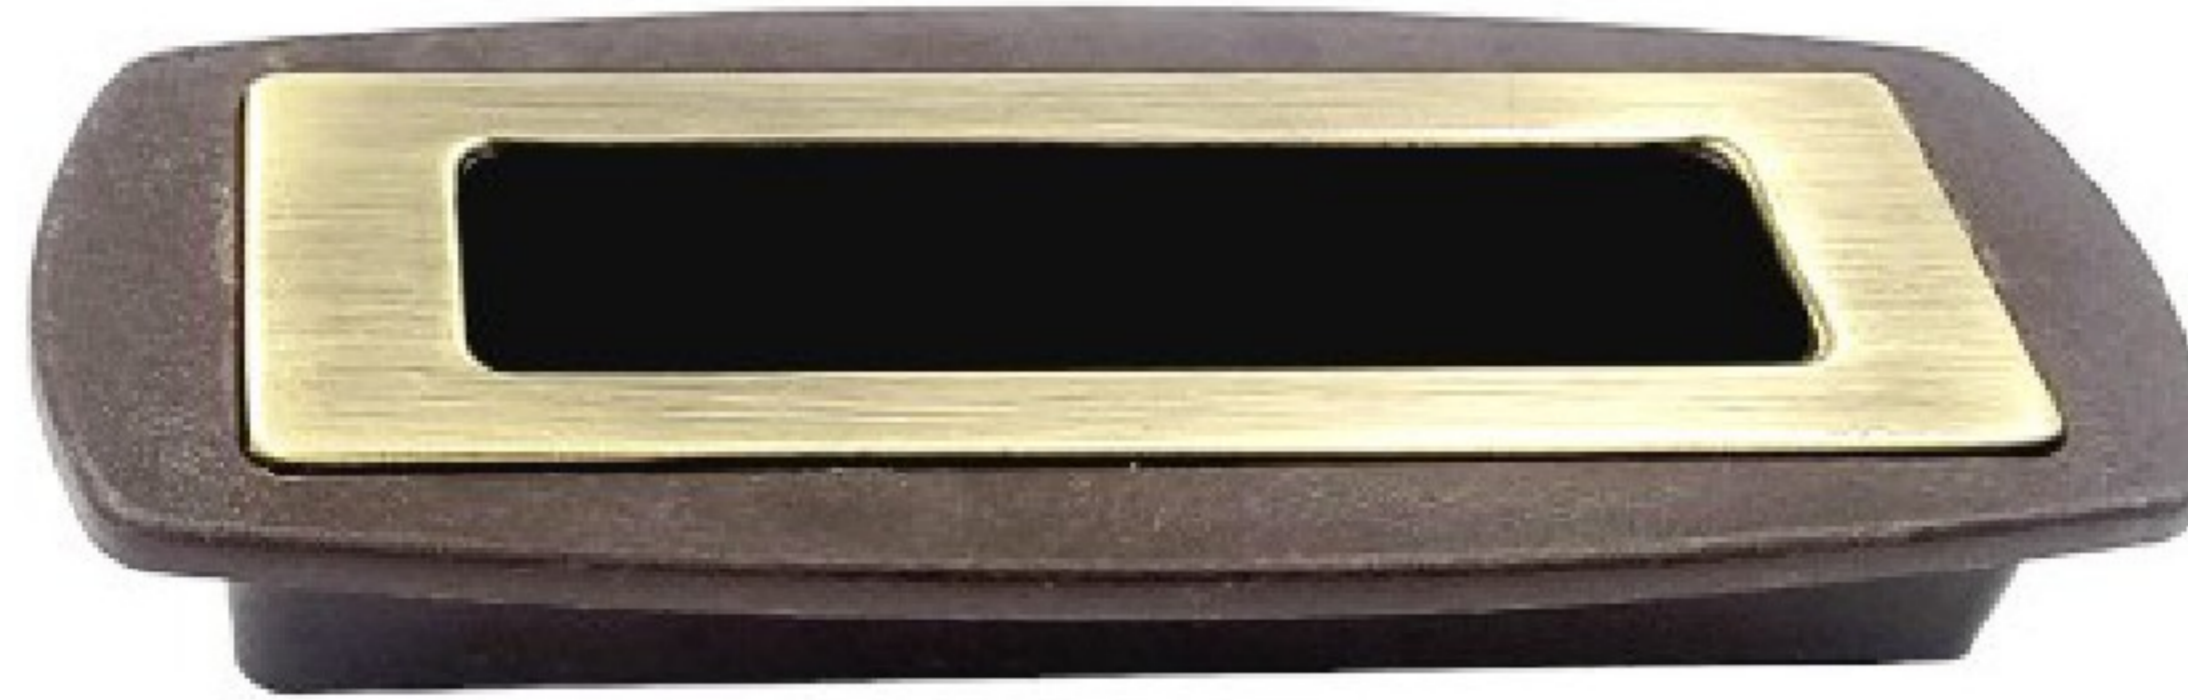

## Model : RFH-059

TOP View

FRONT View

L H S View

Finish	Size	Product Code	C	L	H	W	H1	T	L1	W1
MT CP SP MC BM RG BA CA	96mm	RFH-059 96	96	132	20	52	15	8	108	41

**FINISH:**

MT	CP	SP	MC	BM	RG	BA	CA
							
Matt	Chrome	Satin	Matt Chrome	Black Matt	Rose Gold	Brass Antique	Copper Antique