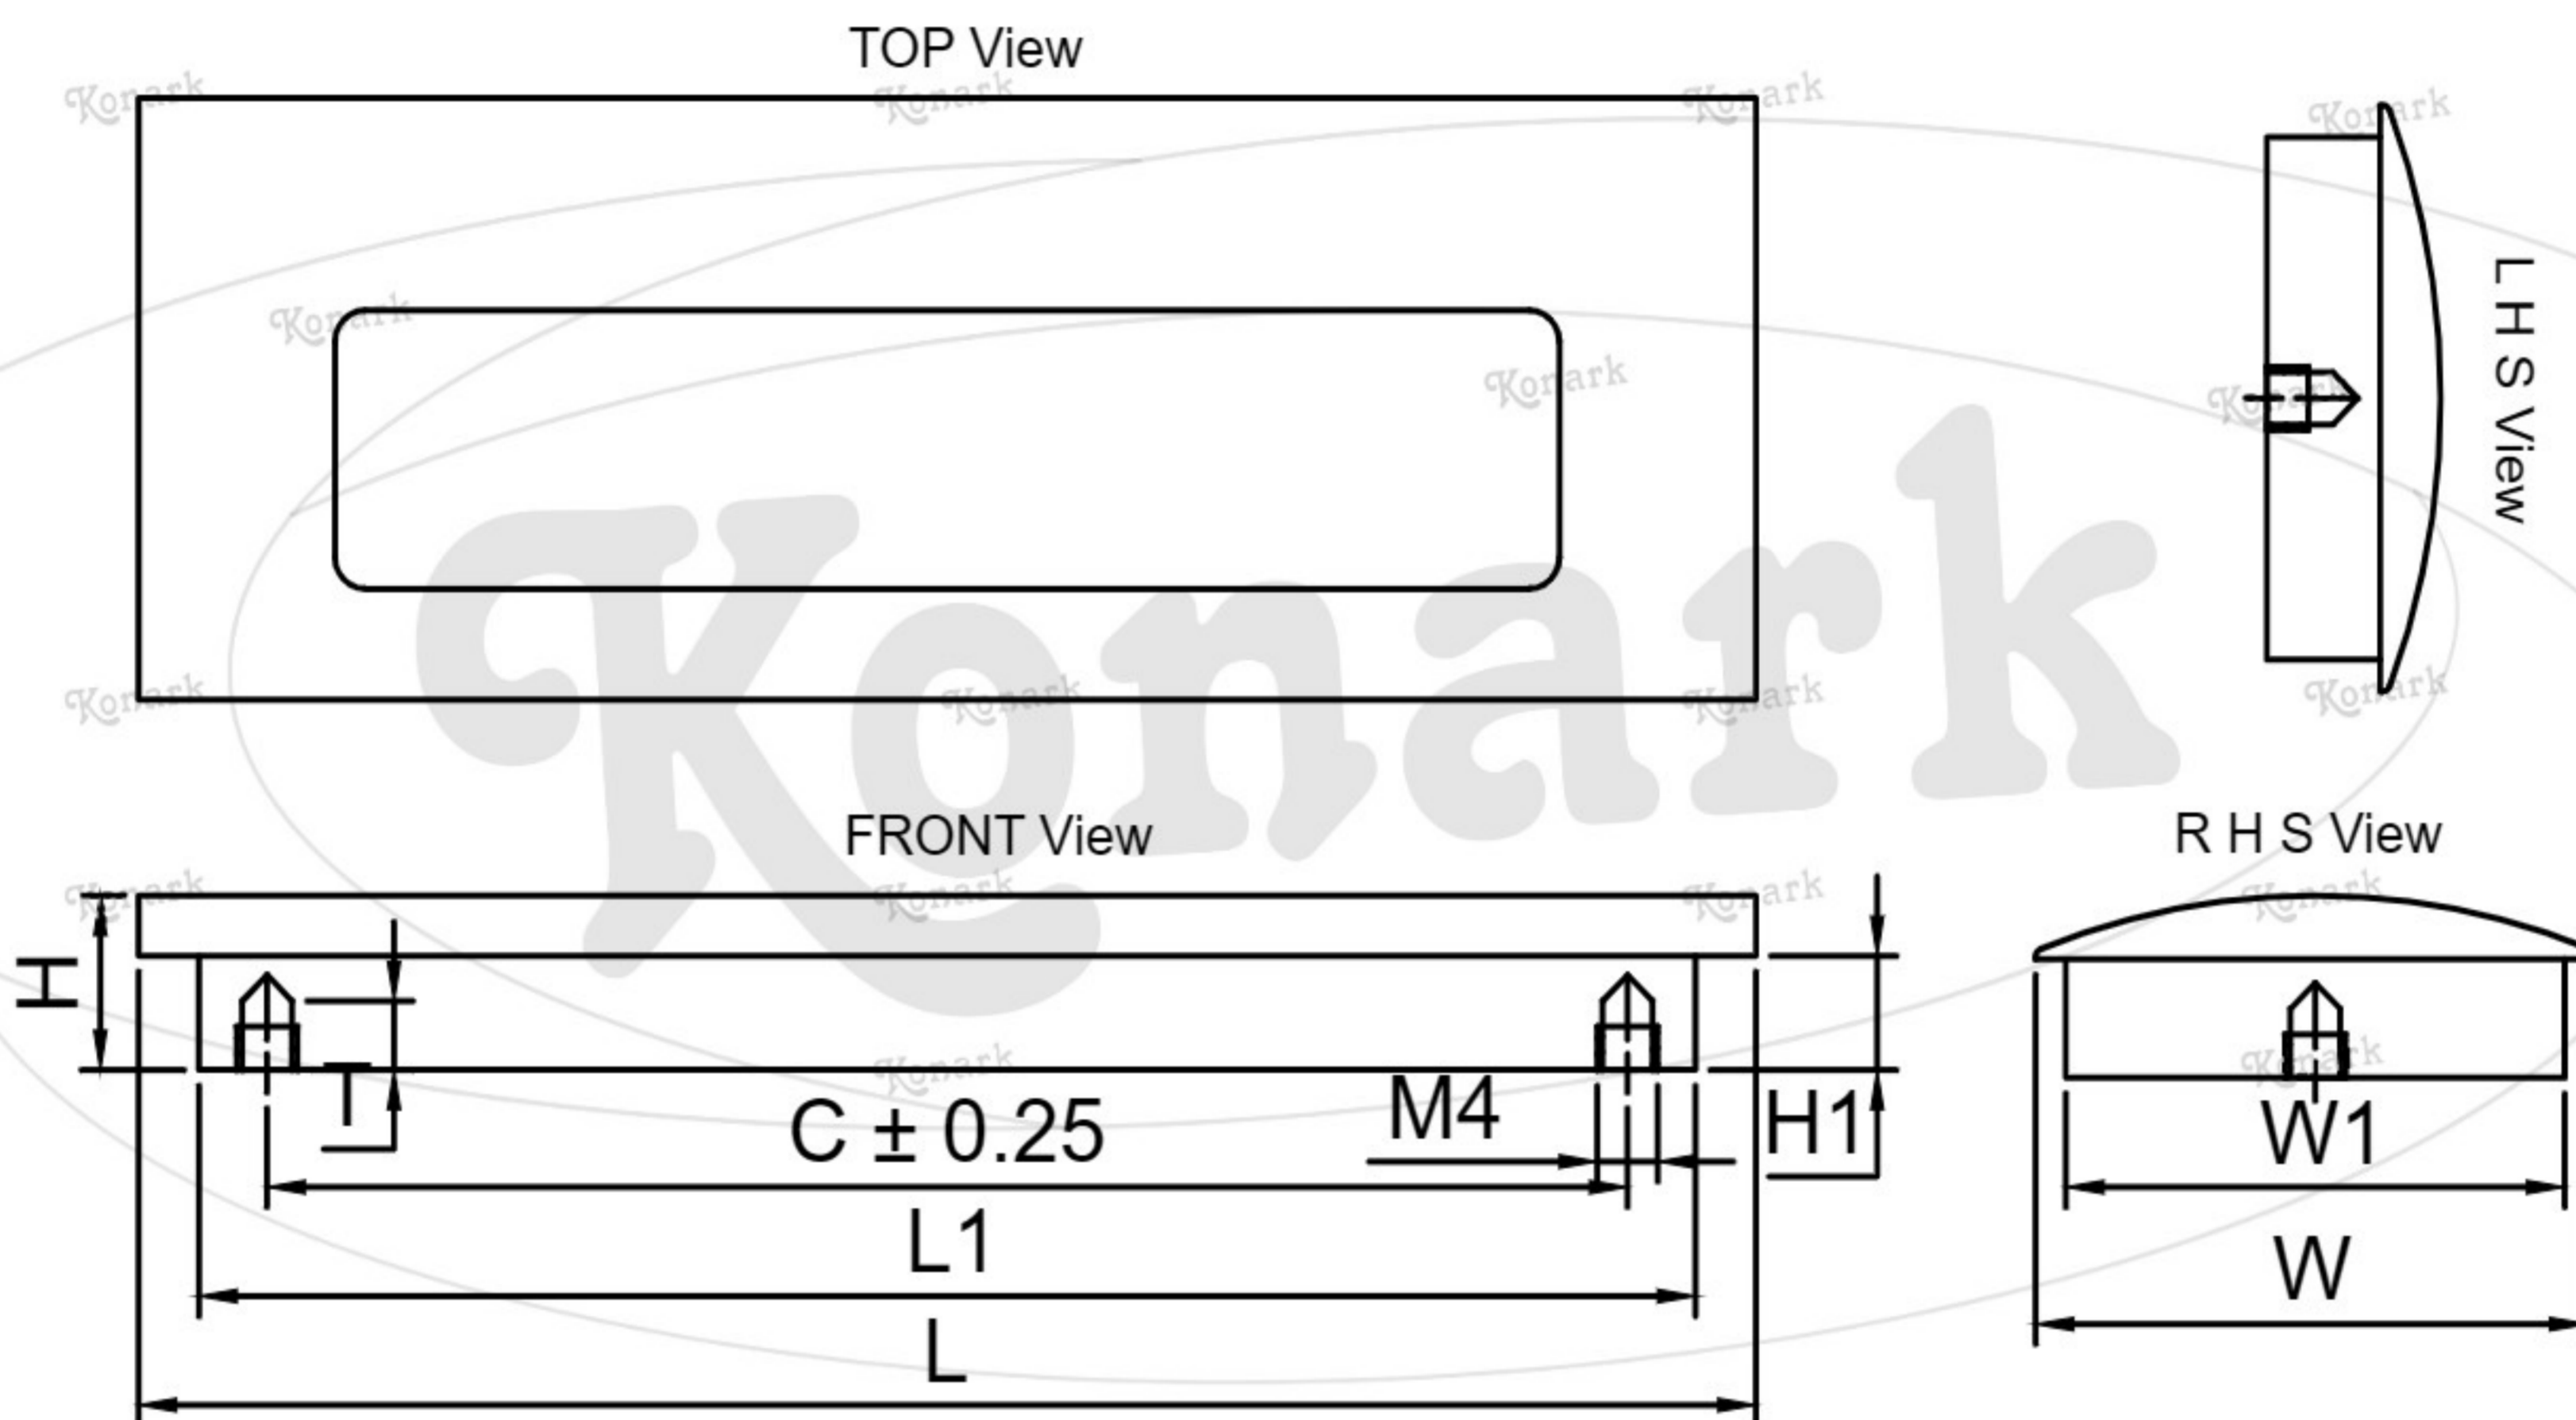

Model : RFH-006

Finish	Size	Product Code	C	L	H	W	H1	T	L1	W1
MT	90mm	RFH-006 90	90	107	11	37	8	6	33	100
CP										
SP										
MC										
BM										
RG										
BA										
CA										

FINISH:

MT	CP	SP	MC	BM	RG	BA	CA
							
Matt	Chrome	Satin	Matt Chrome	Black Matt	Rose Gold	Brass Antique	Copper Antique
[★ Best Sellers.]				[Customisation In Length Is Possible.]			