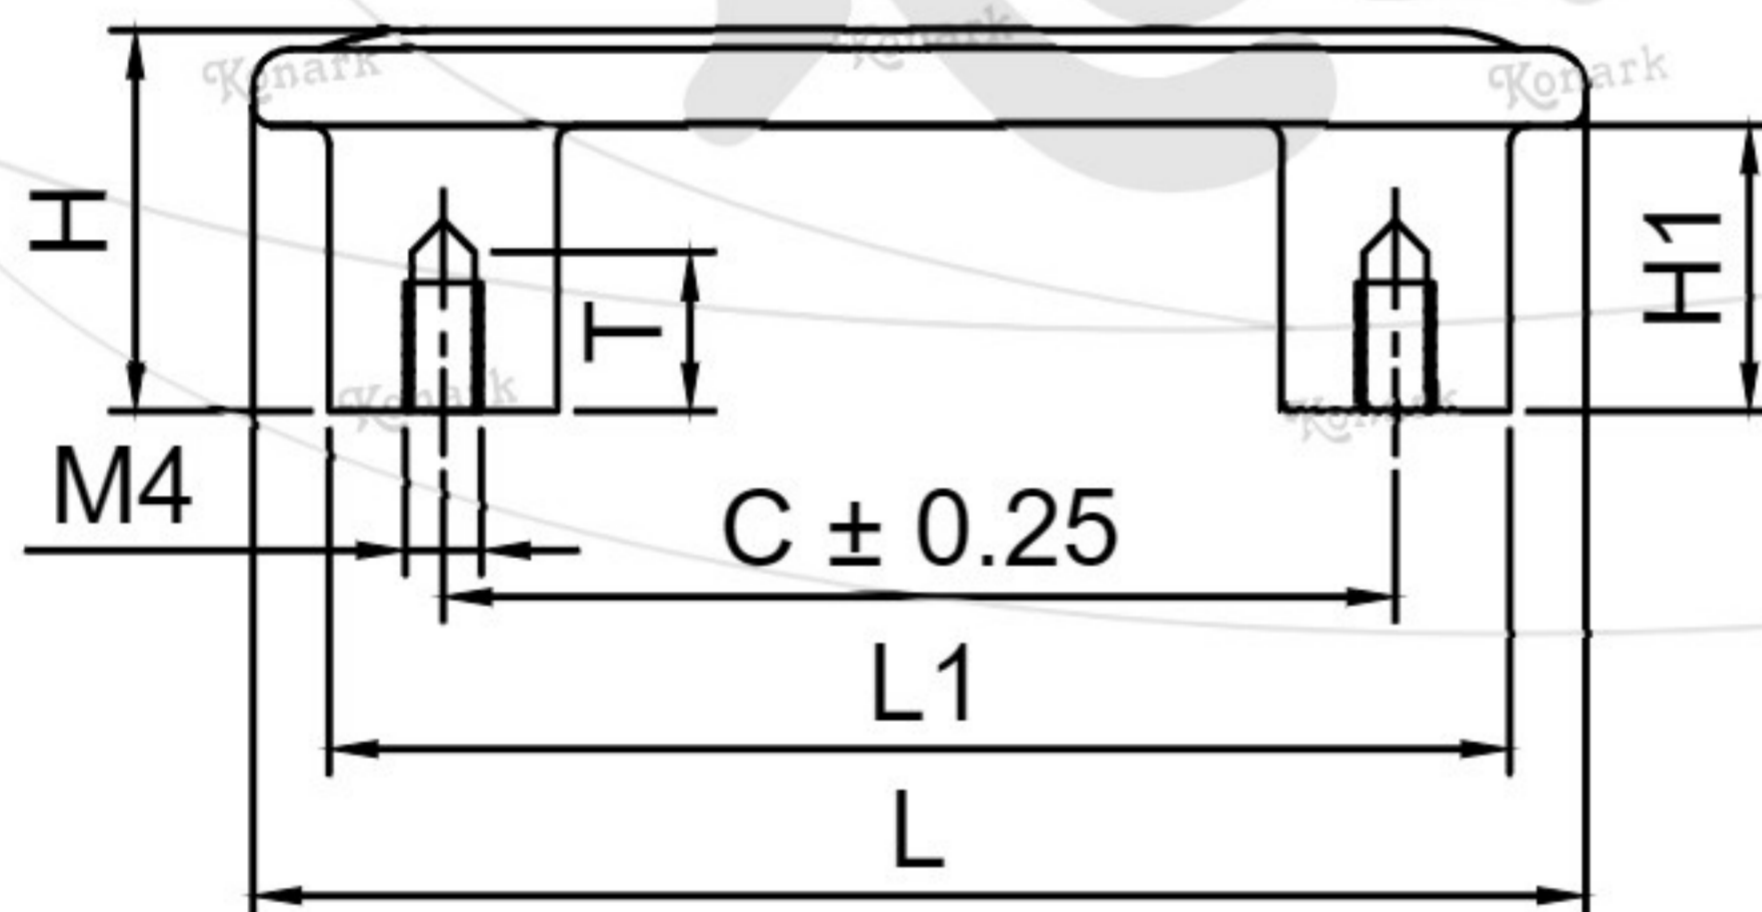

Model : RFH-060

TOP View

FRONT View

L H S View

Finish	Size	Product Code	C	L	H	W	H1	T	L1	W1
MT CP SP MC BM RG BA CA	50mm	RFH-060 50	50	70	20	44	15	8	62	20

FINISH:

MT	CP	SP	MC	BM	RG	BA	CA
							
Matt	Chrome	Satin	Matt Chrome	Black Matt	Rose Gold	Brass Antique	Copper Antique