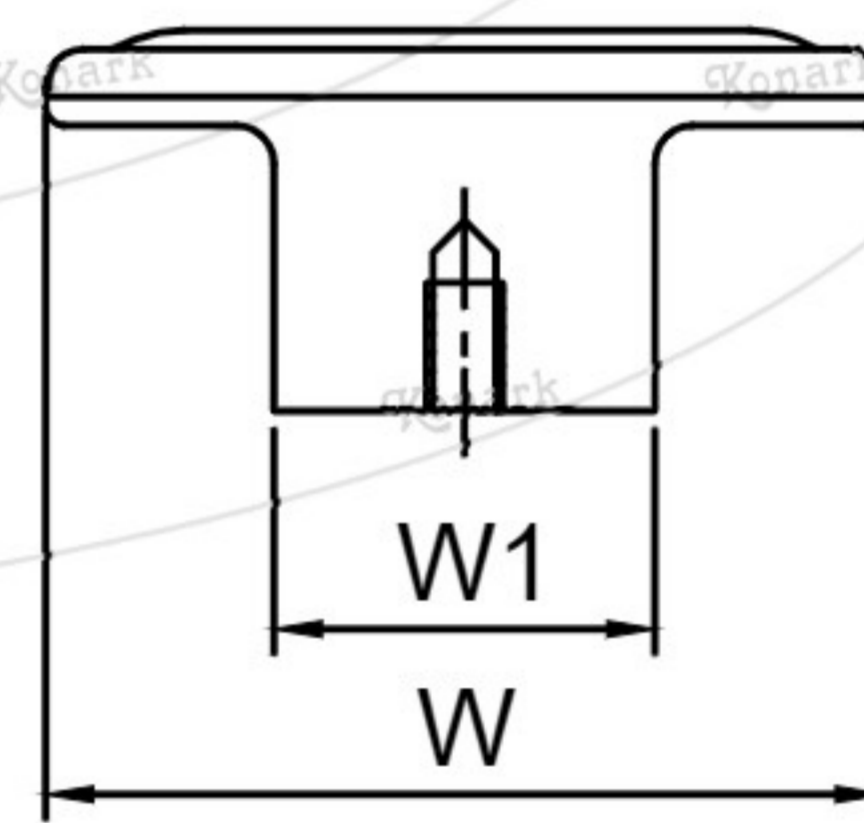

Model : RFH-060

TOP View

FRONT View

L H S View

Finish	Size	Product Code	C	L	H	W	H1	T	L1	W1
MT CP SP MC BM RG BA CA	50mm	RFH-060 50	50	70	20	44	15	8	62	20

FINISH:

MT	CP	SP	MC	BM	RG	BA	CA
							
Matt	Chrome	Satin	Matt Chrome	Black Matt	Rose Gold	Brass Antique	Copper Antique