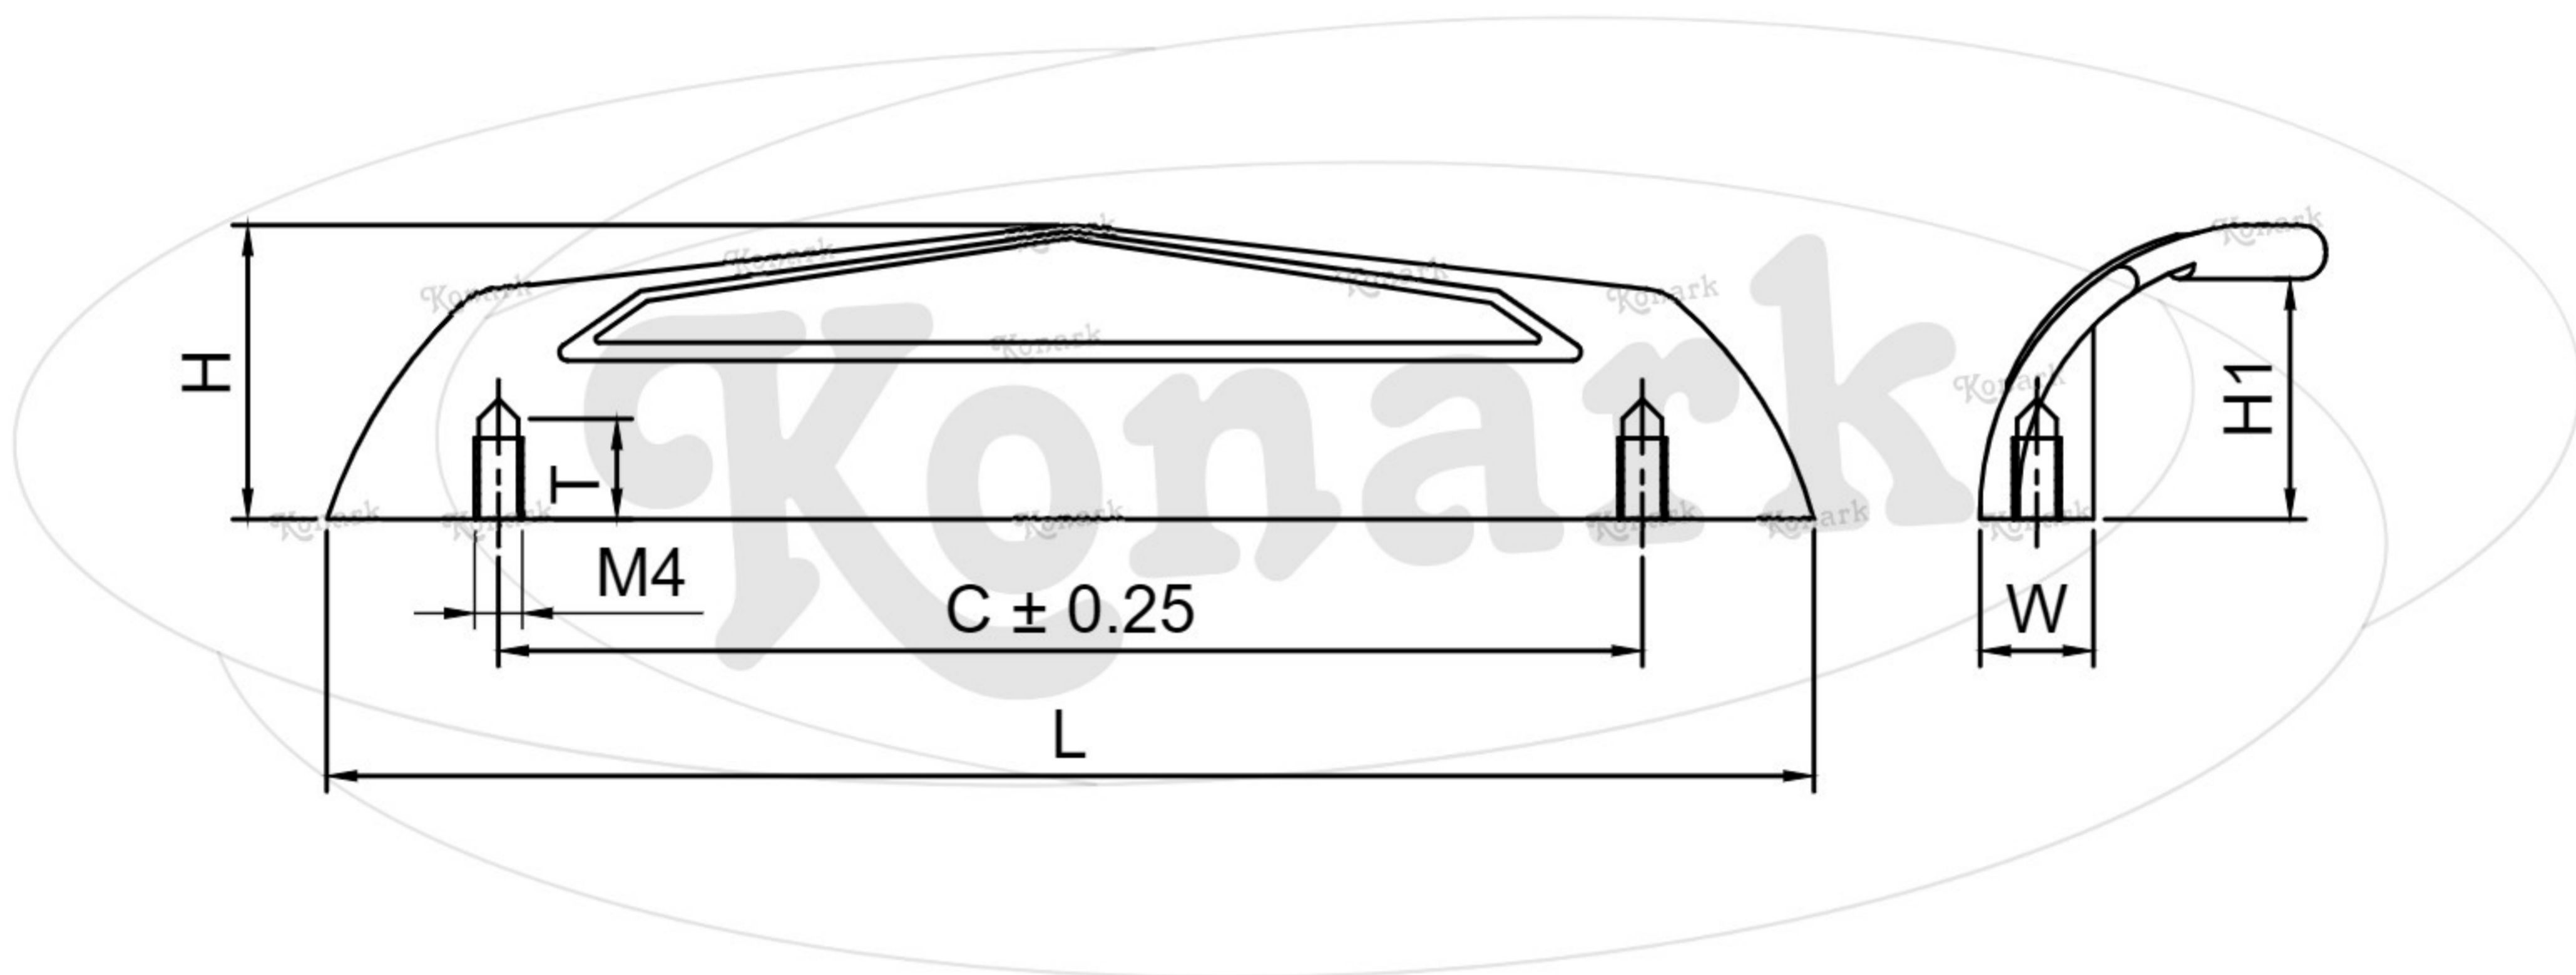

Model : RFH-007

Finish	Size	Product Code	C	L	H	W	H1	T	L1	W1
MT CP SP MC BM RG BA CA	96mm	RFH-007 96	96	125	25	37	20	8		
	160mm	RFH-007 160	160	190	25	38	20	8		
	224mm	RFH-007 224	224	258	25	39	20	8		

FINISH: