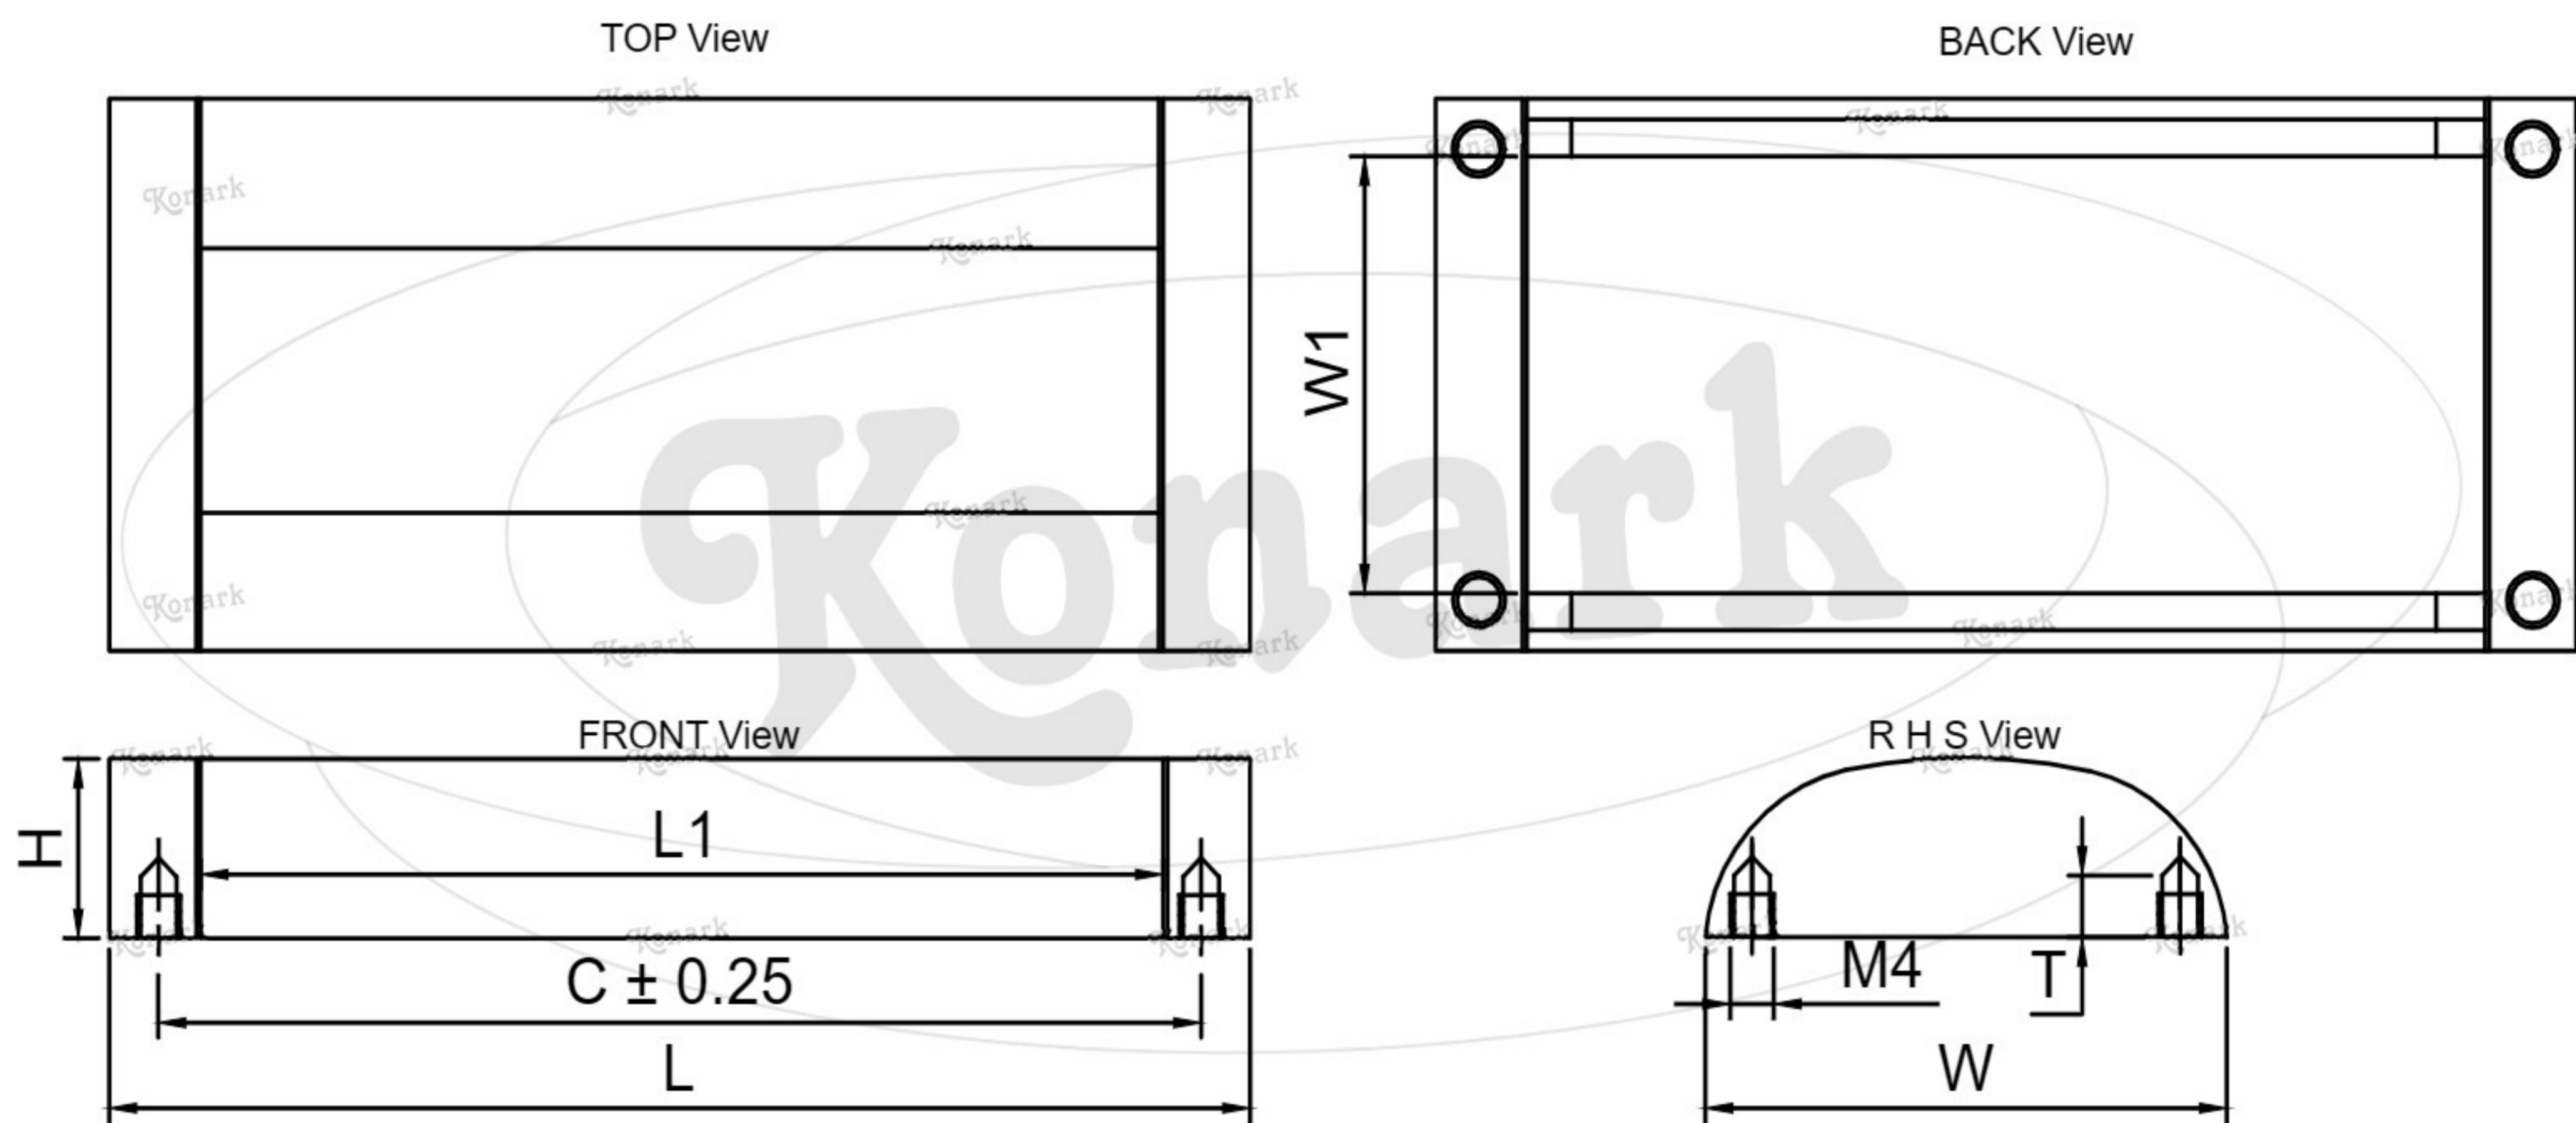

Model : RFH-008

Finish	Size	Product Code	C	L	H	W	H1	T	L1	W1
MT CP SP MC BM RG BA CA	96mm	RFH-008 96	96	105	15	48		6	88	38

FINISH:

MT	CP	SP	MC	BM	RG	BA	CA
							
Matt	Chrome	Satin	Matt Chrome	Black Matt	Rose Gold	Brass Antique	Copper Antique
[★ Best Sellers.]				[Customisation In Length Is Possible.]			