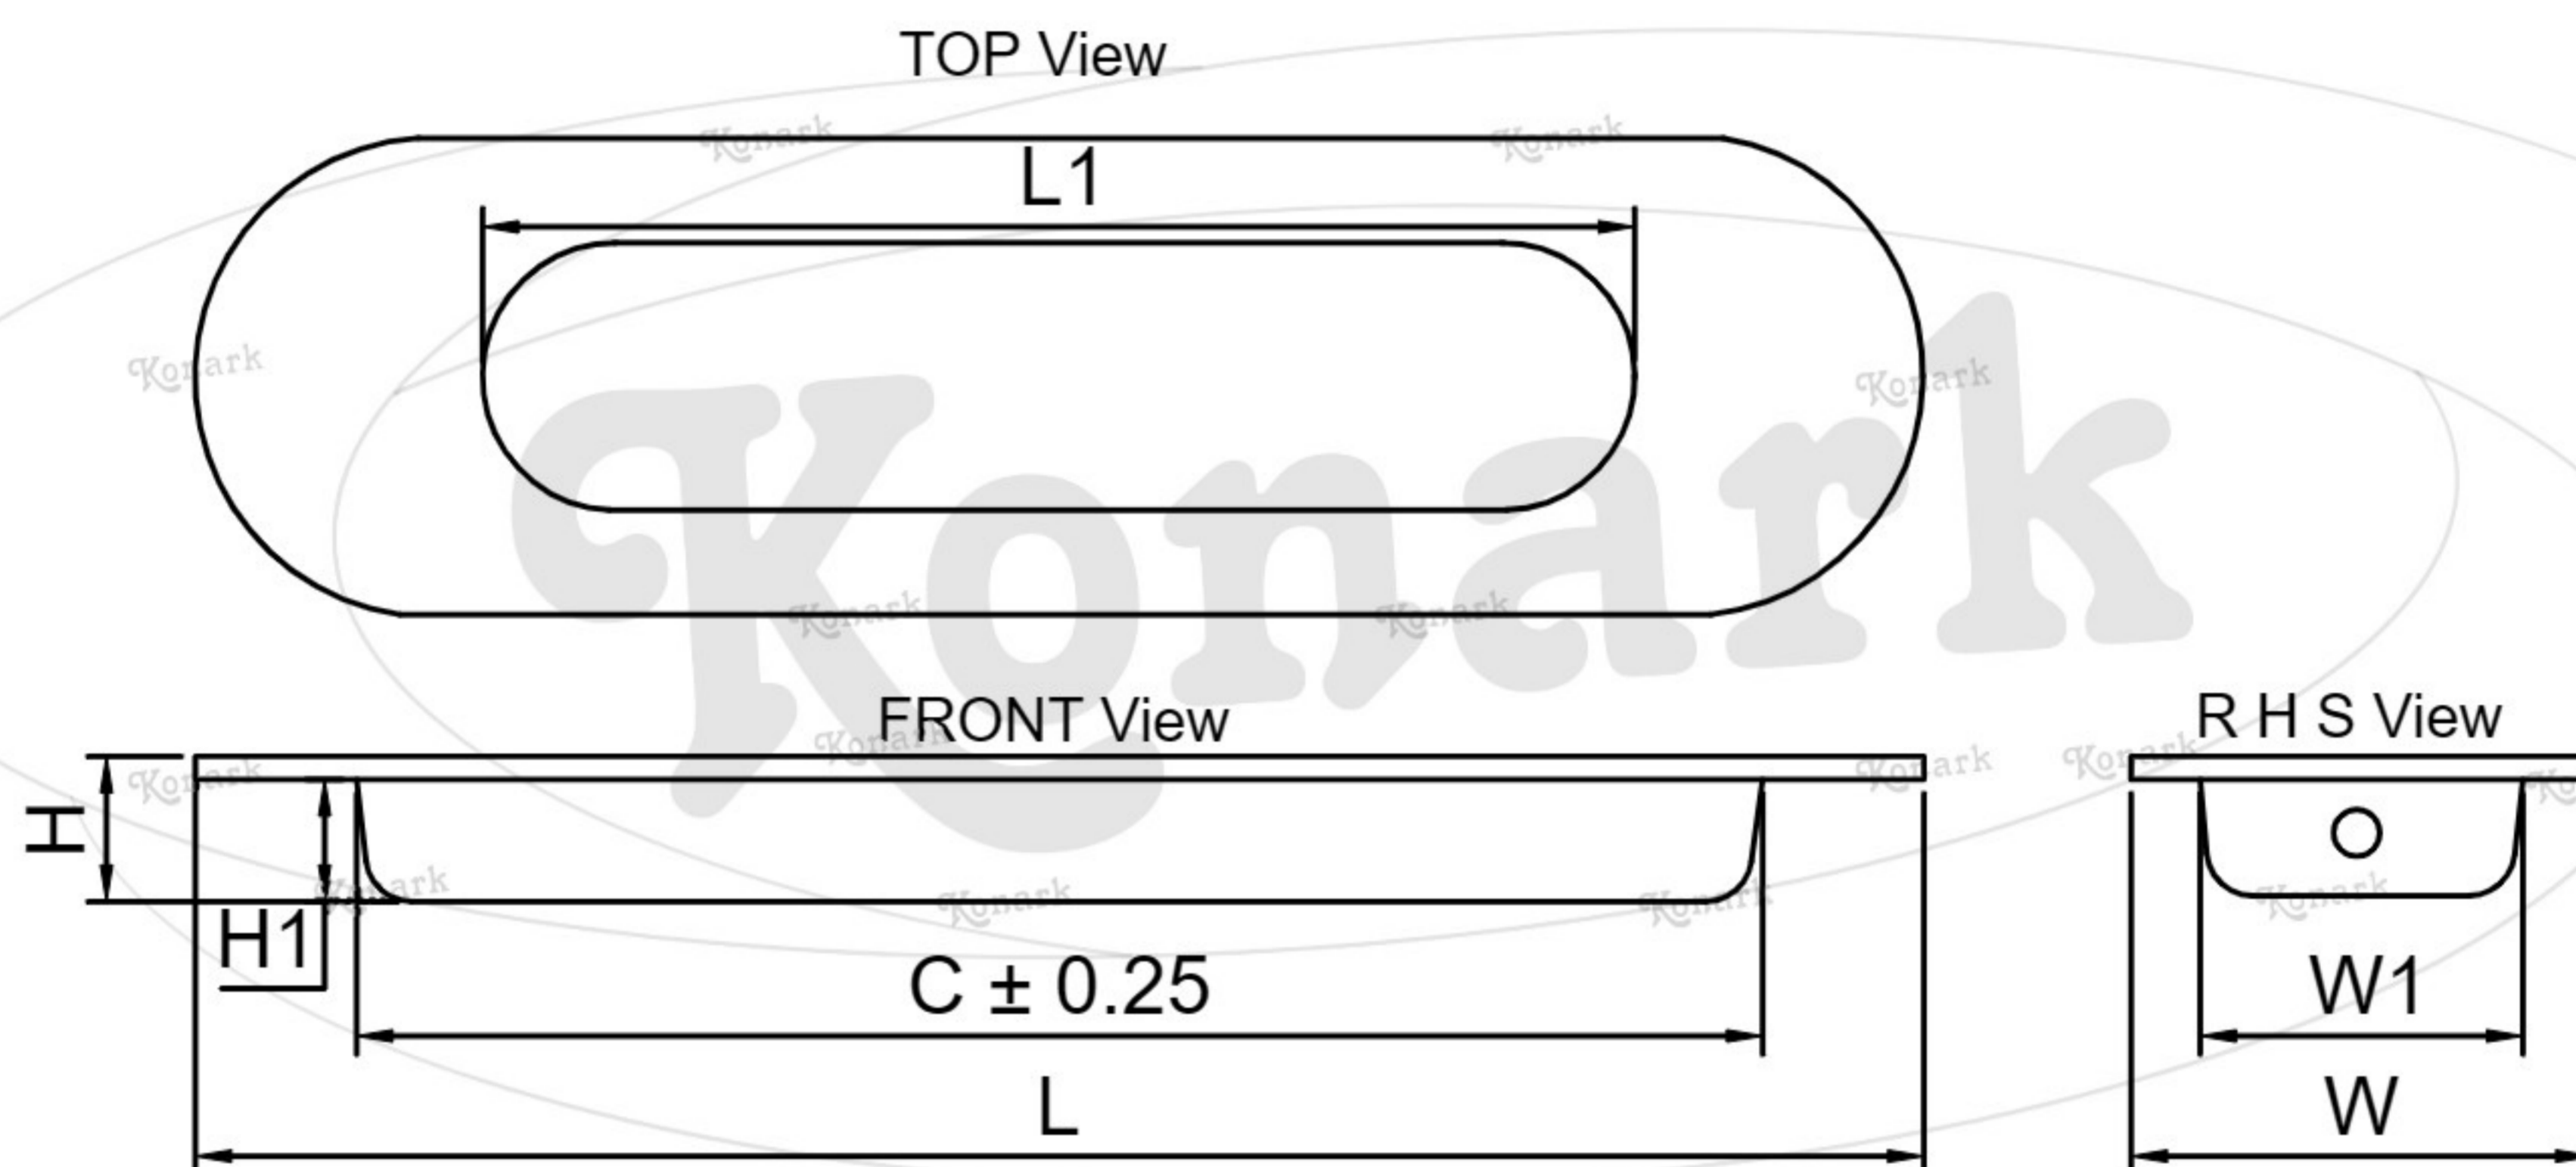

Model : RFH-009

Finish	Size	Product Code	C	L	H	W	H1	T	L1	W1
MT CP SP MC BM RG BA CA	123mm	RFH-009 123	123	150	13	41	12		29	100
	176mm	RFH-009 176	176	195	13	41	12		32	151

FINISH:

MT	CP	SP	MC	BM	RG	BA	CA
							
Matt	Chrome	Satin	Matt Chrome	Black Matt	Rose Gold	Brass Antique	Copper Antique