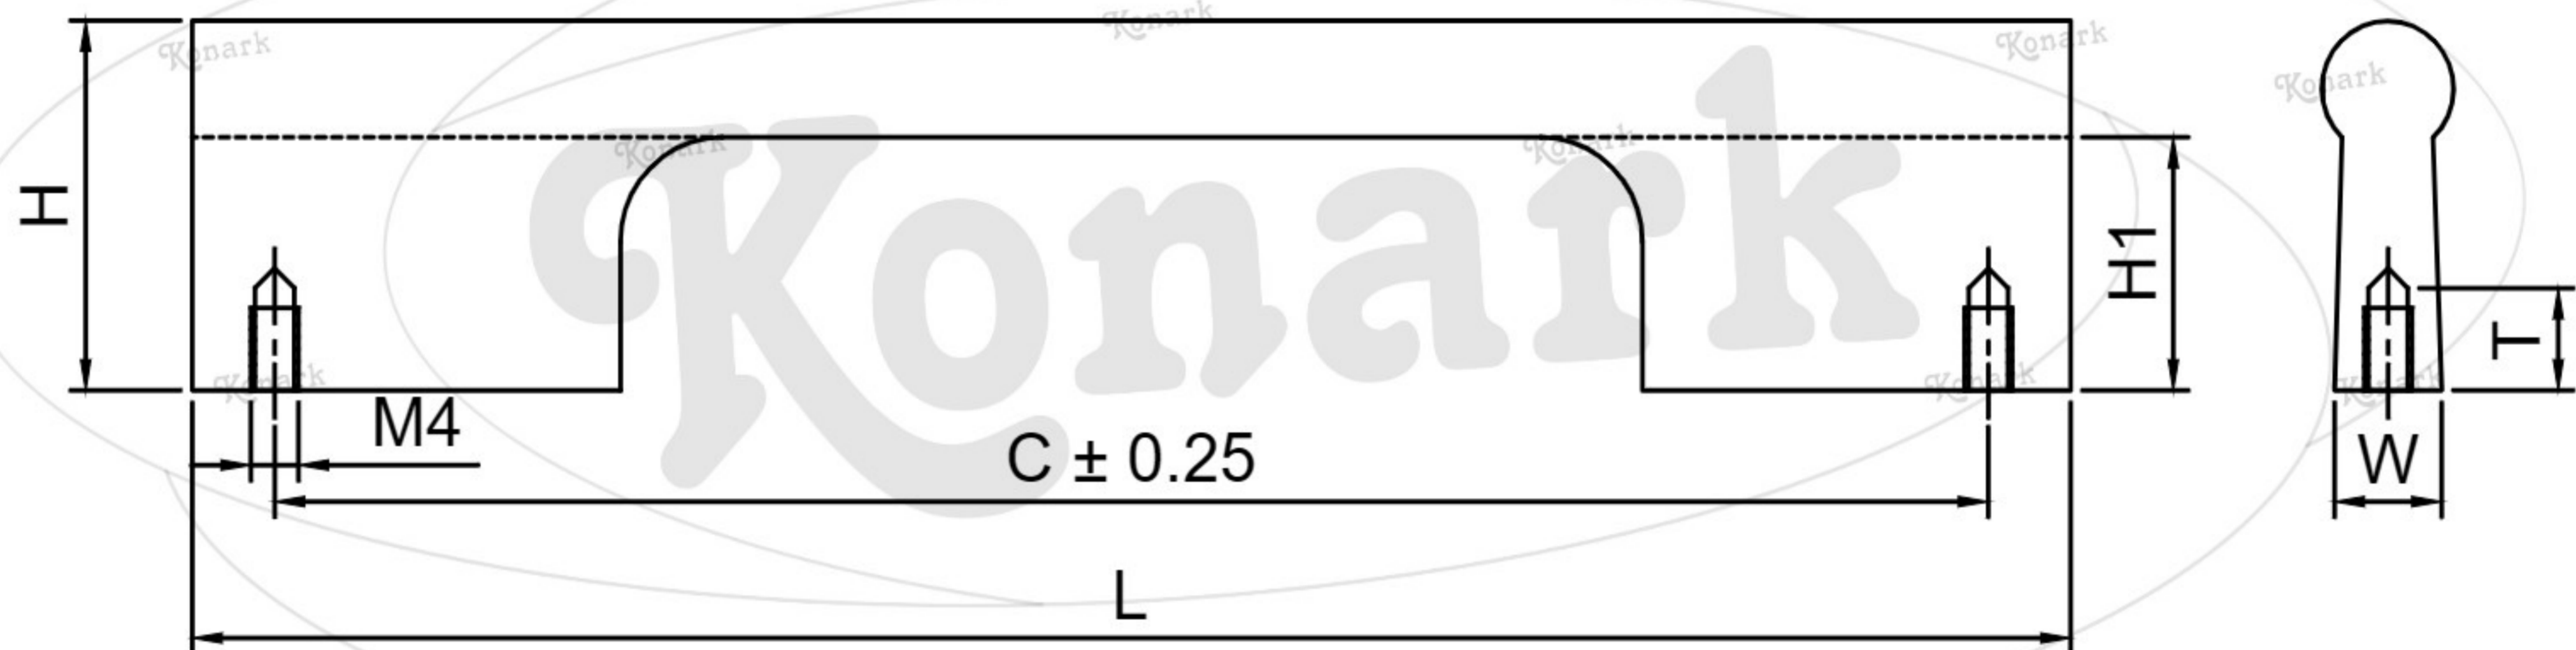

Model : SFH-010

Finish	Size	Product Code	C	L	H	W	H1	T
MT	160mm	SFH-010 160	160	175	33	12	23	8
CP	224mm	SFH-010 224	224	240	33	12	23	8
SP								
MC								
BM								
RG								
BA								
CA								

FINISH: