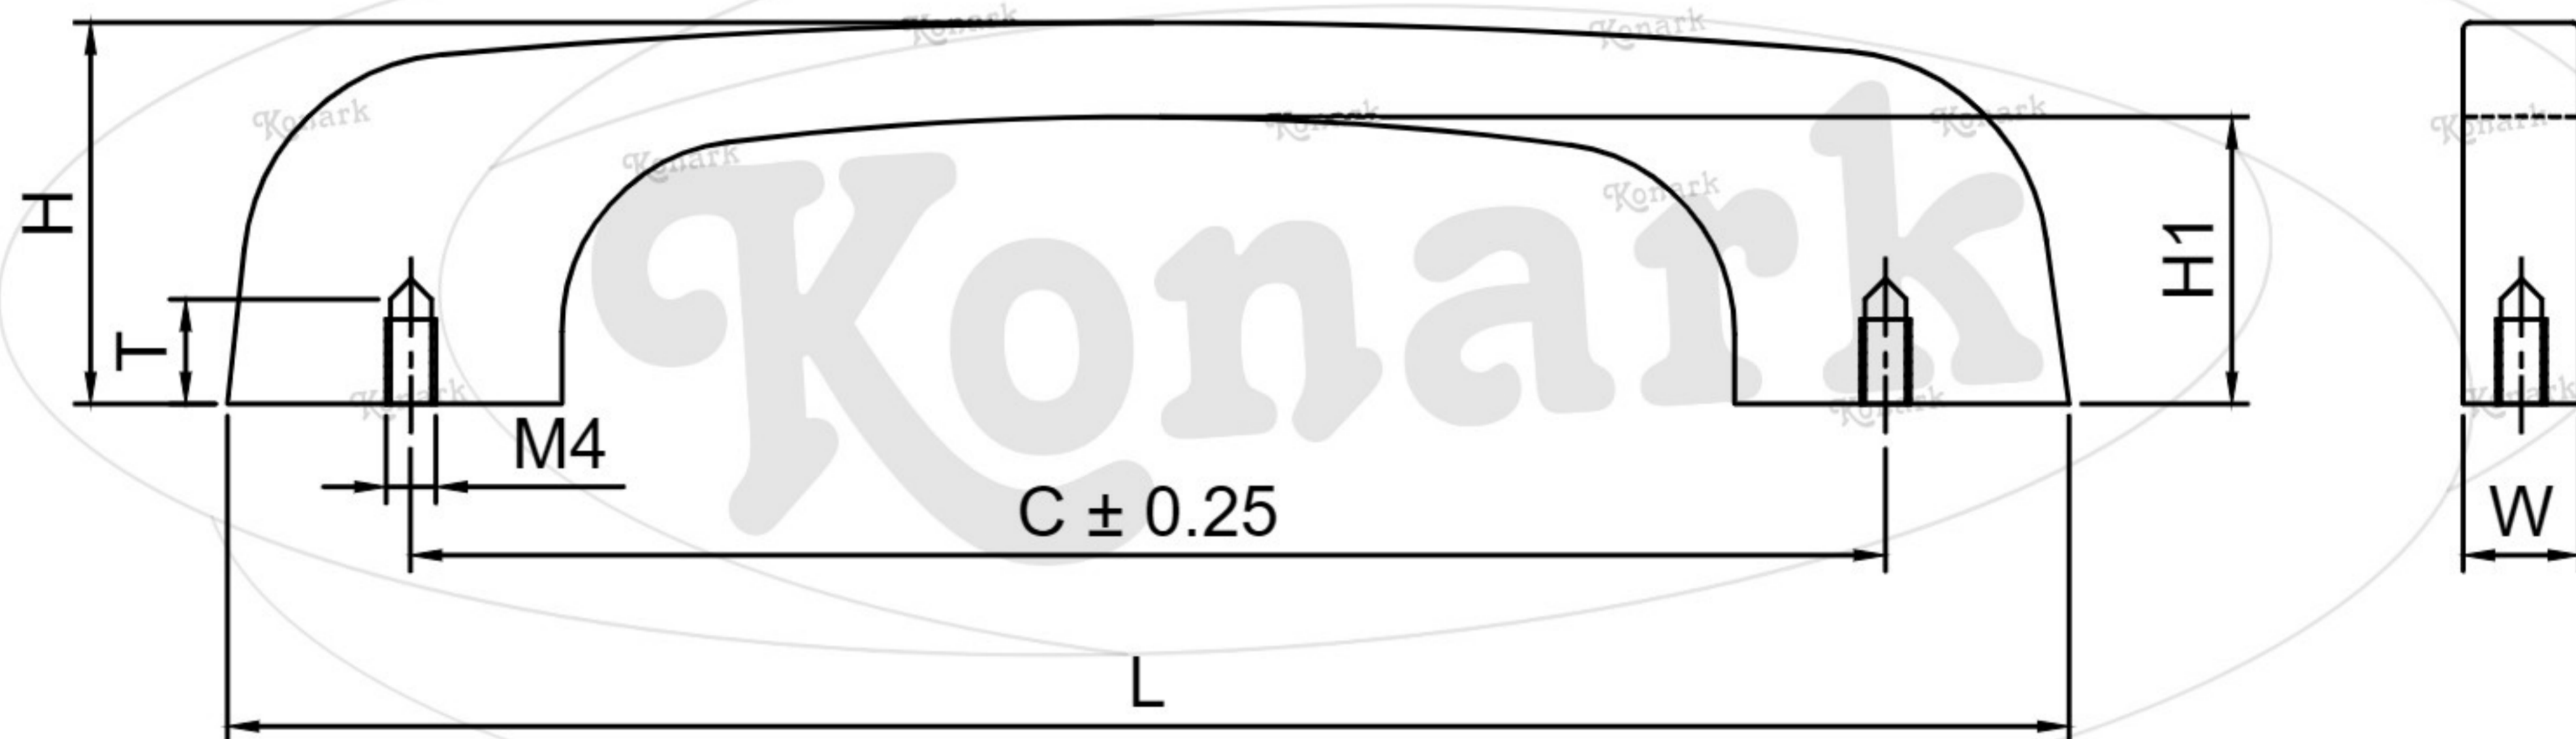

Model : SFH-003

| Finish | Size | Product Code | C | L | H | W | H1 | T |
|--------|-------|--------------|-----|-----|----|---|----|----|
| MT | 102mm | SFH-003 102 | 102 | 127 | 26 | 8 | 19 | 10 |
| CP | | | | | | | | |
| SP | | | | | | | | |
| MC | | | | | | | | |
| BM | | | | | | | | |
| RG | | | | | | | | |
| BA | | | | | | | | |
| CA | | | | | | | | |