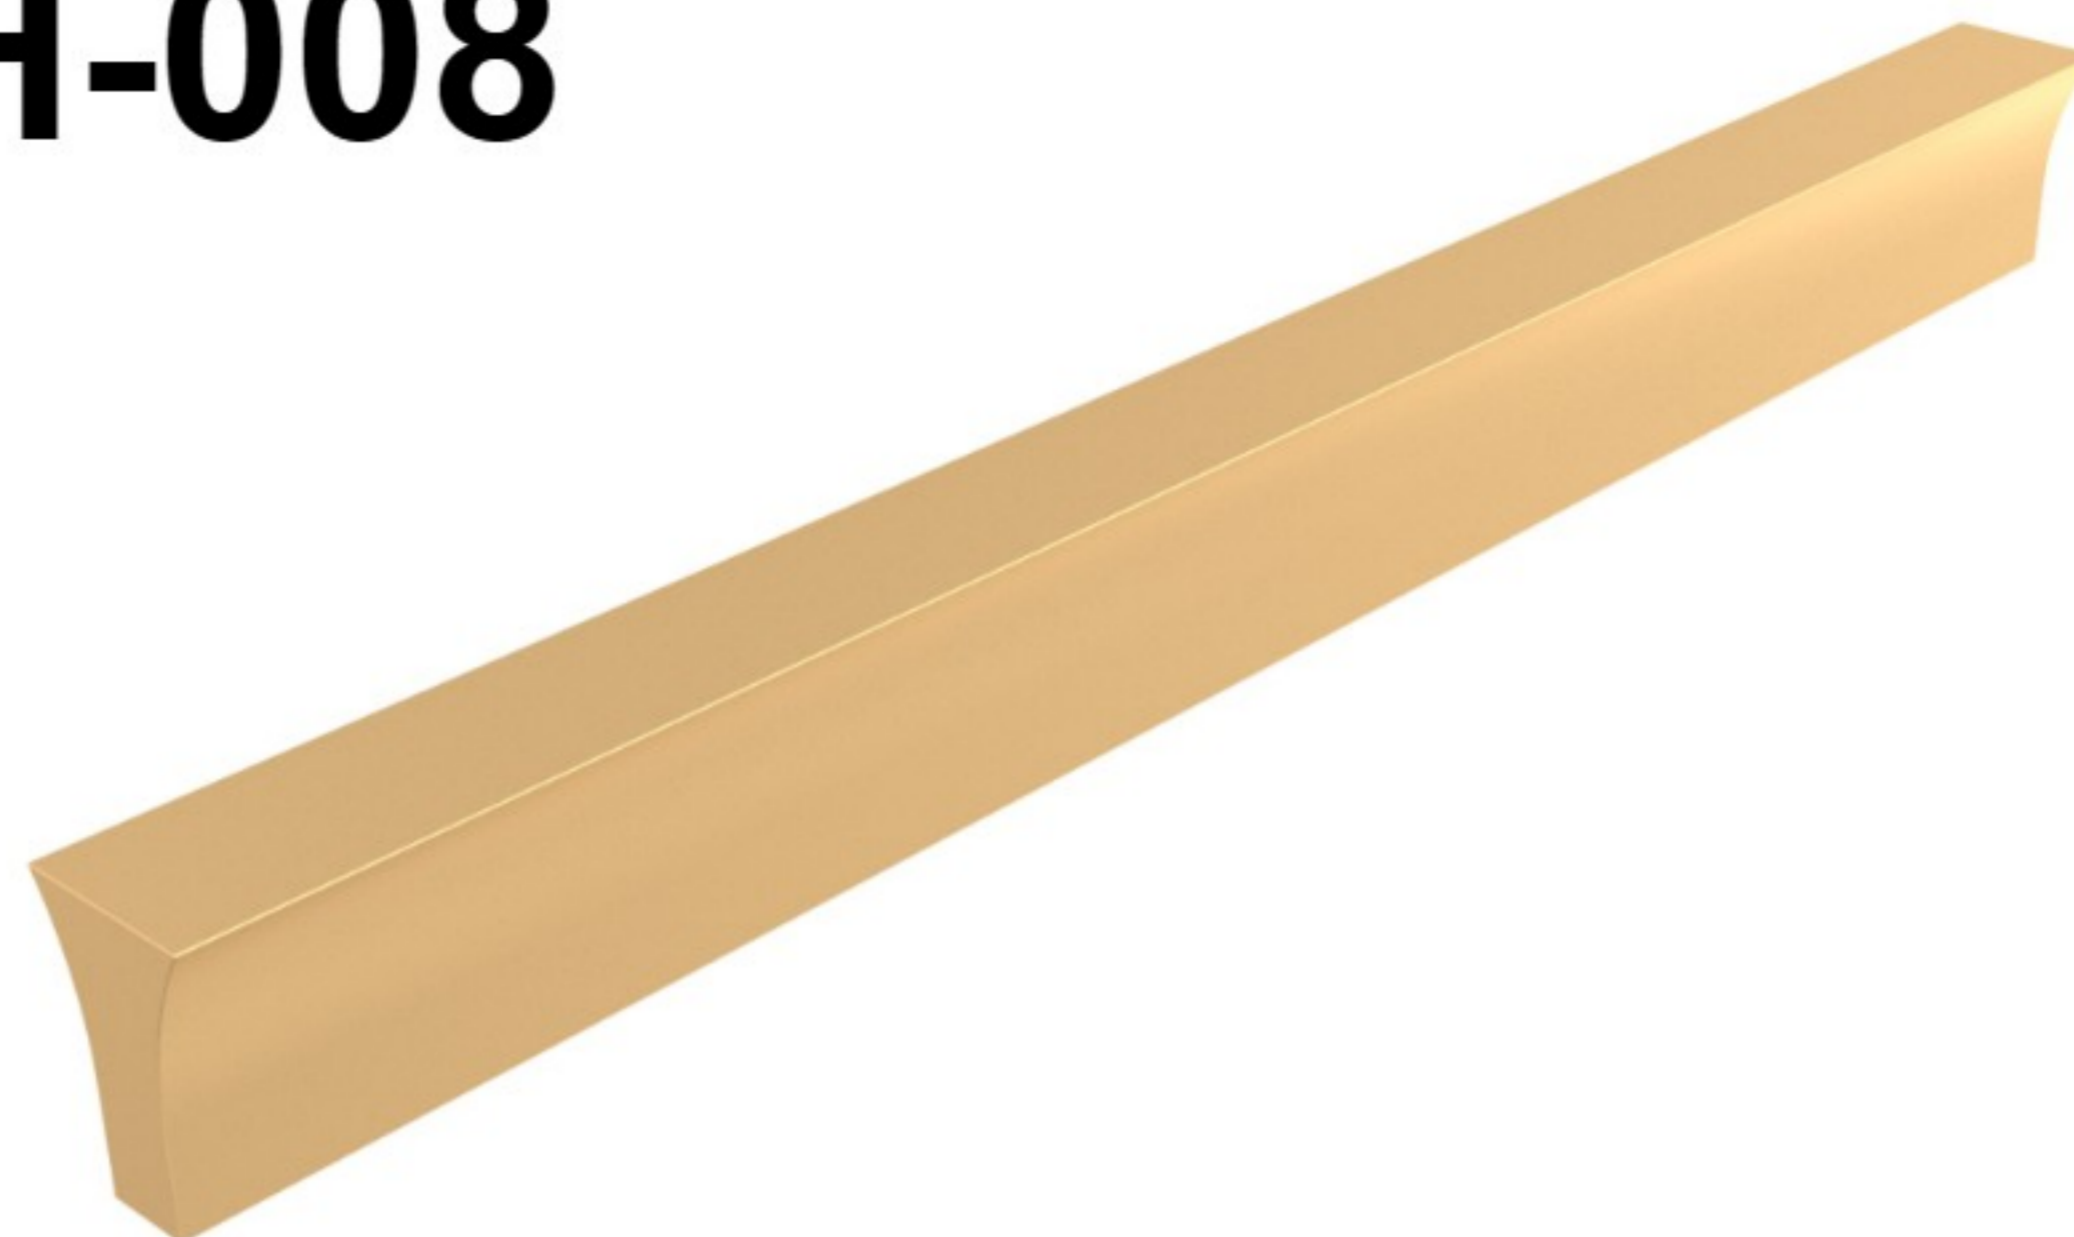

Model : SFH-008

Finish	Size	Product Code	C	L	H	W	H1	T
MT CP SP MC BM RG BA CA	32mm	SFH-008 32	32	64	25	17		10
	64mm	SFH-008 64	64	96	25	17		10
	96mm	SFH-008 96	96	128	25	17		10
	128mm	SFH-008 128	128	160	25	17		10
	160mm	SFH-008 160	160	192	25	17		10
	192mm	SFH-008 192	192	224	25	17		10
	224mm	SFH-008 224	224	256	25	17		10
	256mm	SFH-008 256	256	288	25	17		10
	288mm	SFH-008 288	288	320	25	17		10

FINISH:

MT	CP	SP	MC	BM	RG	BA	CA
							
Matt	Chrome	Satin	Matt Chrome	Black Matt	Rose Gold	Brass Antique	Copper Antique
[★ Best Sellers.]				[Customisation In Length Is Possible.]			