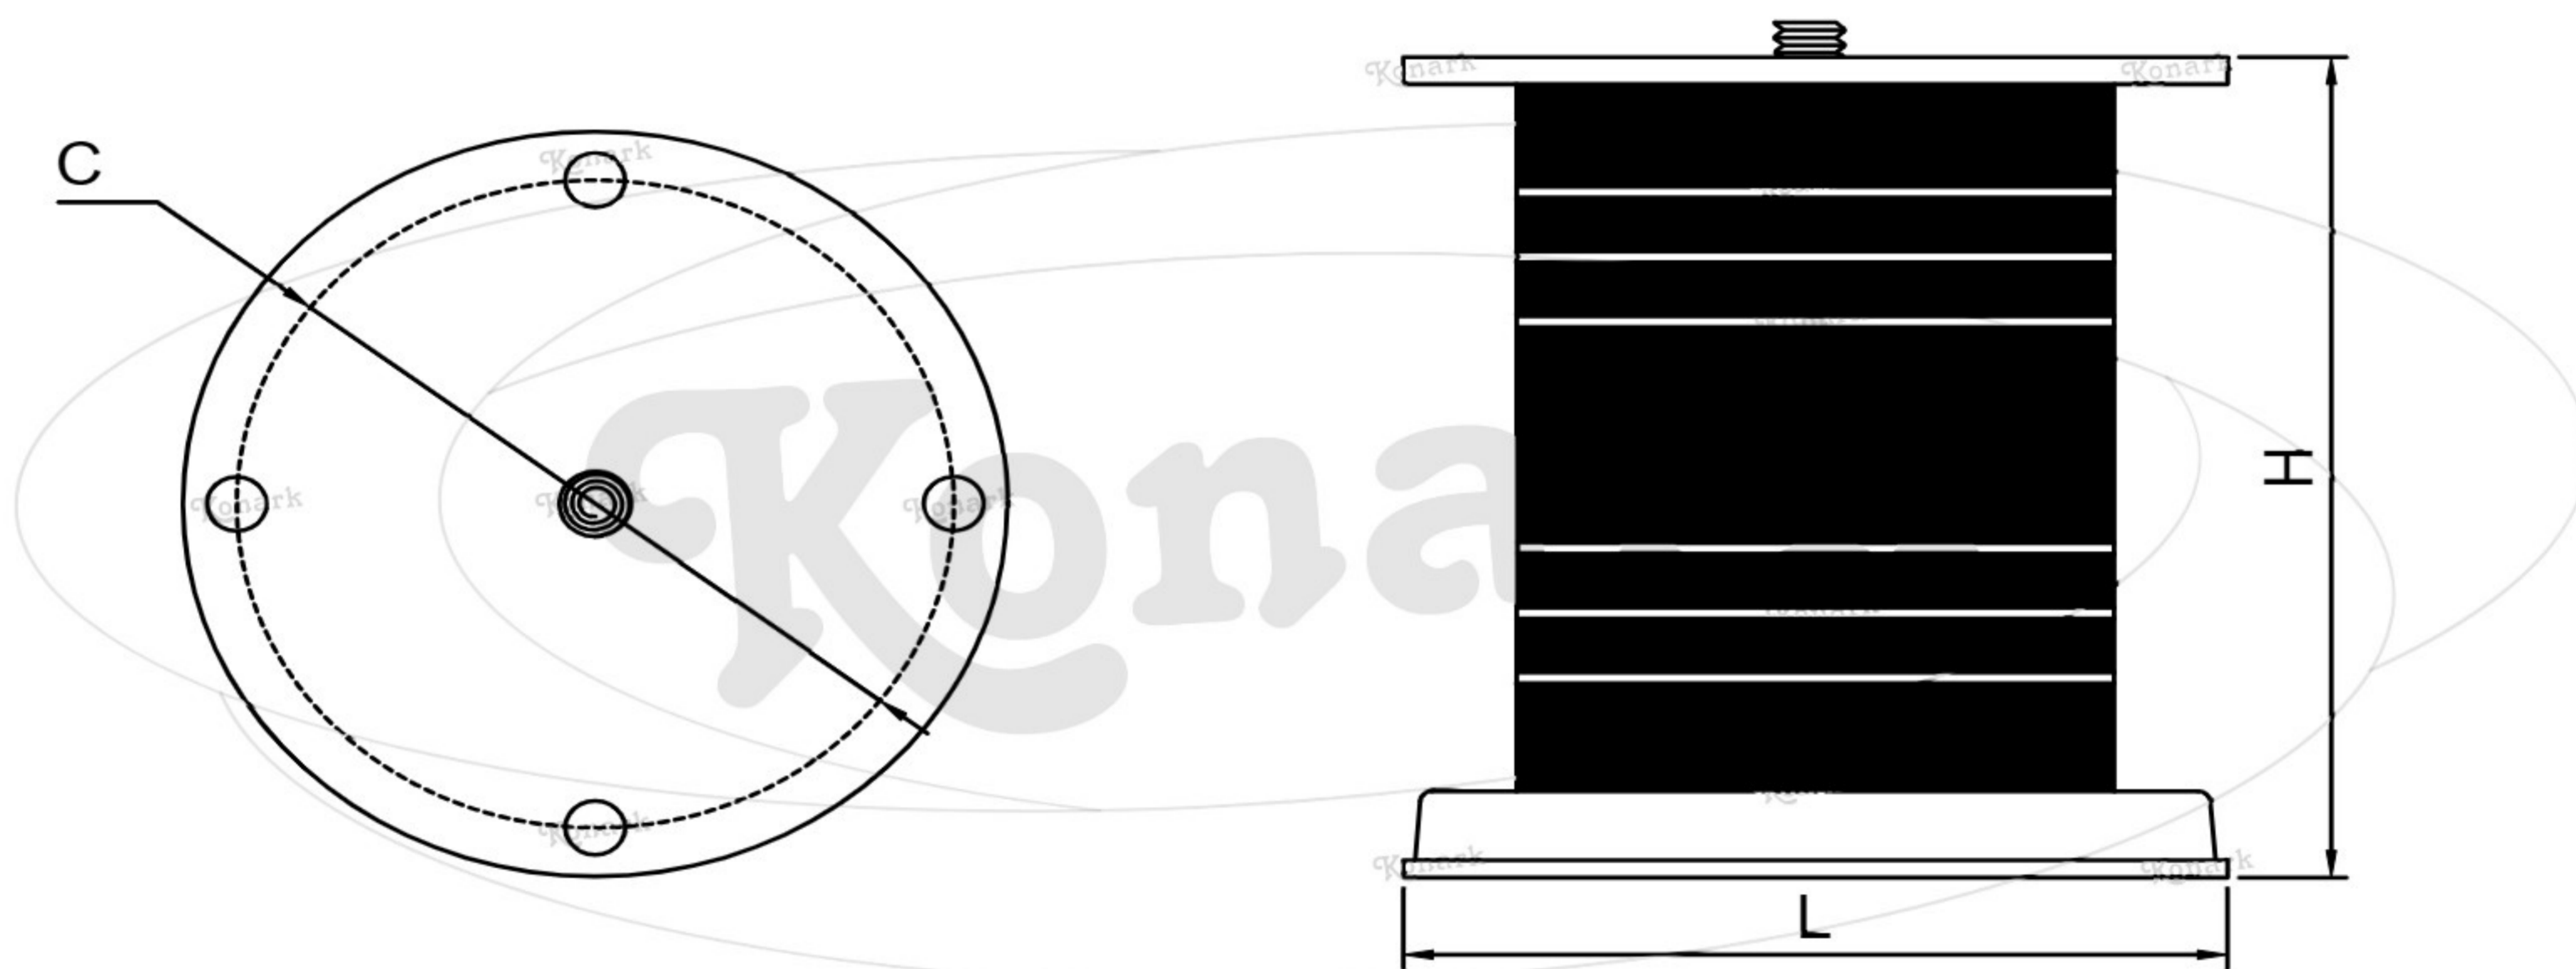

## Model : SL-010

Finish	Size	Product Code	H	C
MT	75mm	SL-010 75	75	60
CP	100mm	SL-010 100	100	60
SP				
MC	125mm	SL-010 125	125	60
BM				
RG	150mm	SL-010 150	150	60
BA				
CA				

**FINISH:**

MT	CP	SP	MC	BM	RG	BA	CA
							
Matt	Chrome	Satin	Matt Chrome	Black Matt	Rose Gold	Brass Antique	Copper Antique