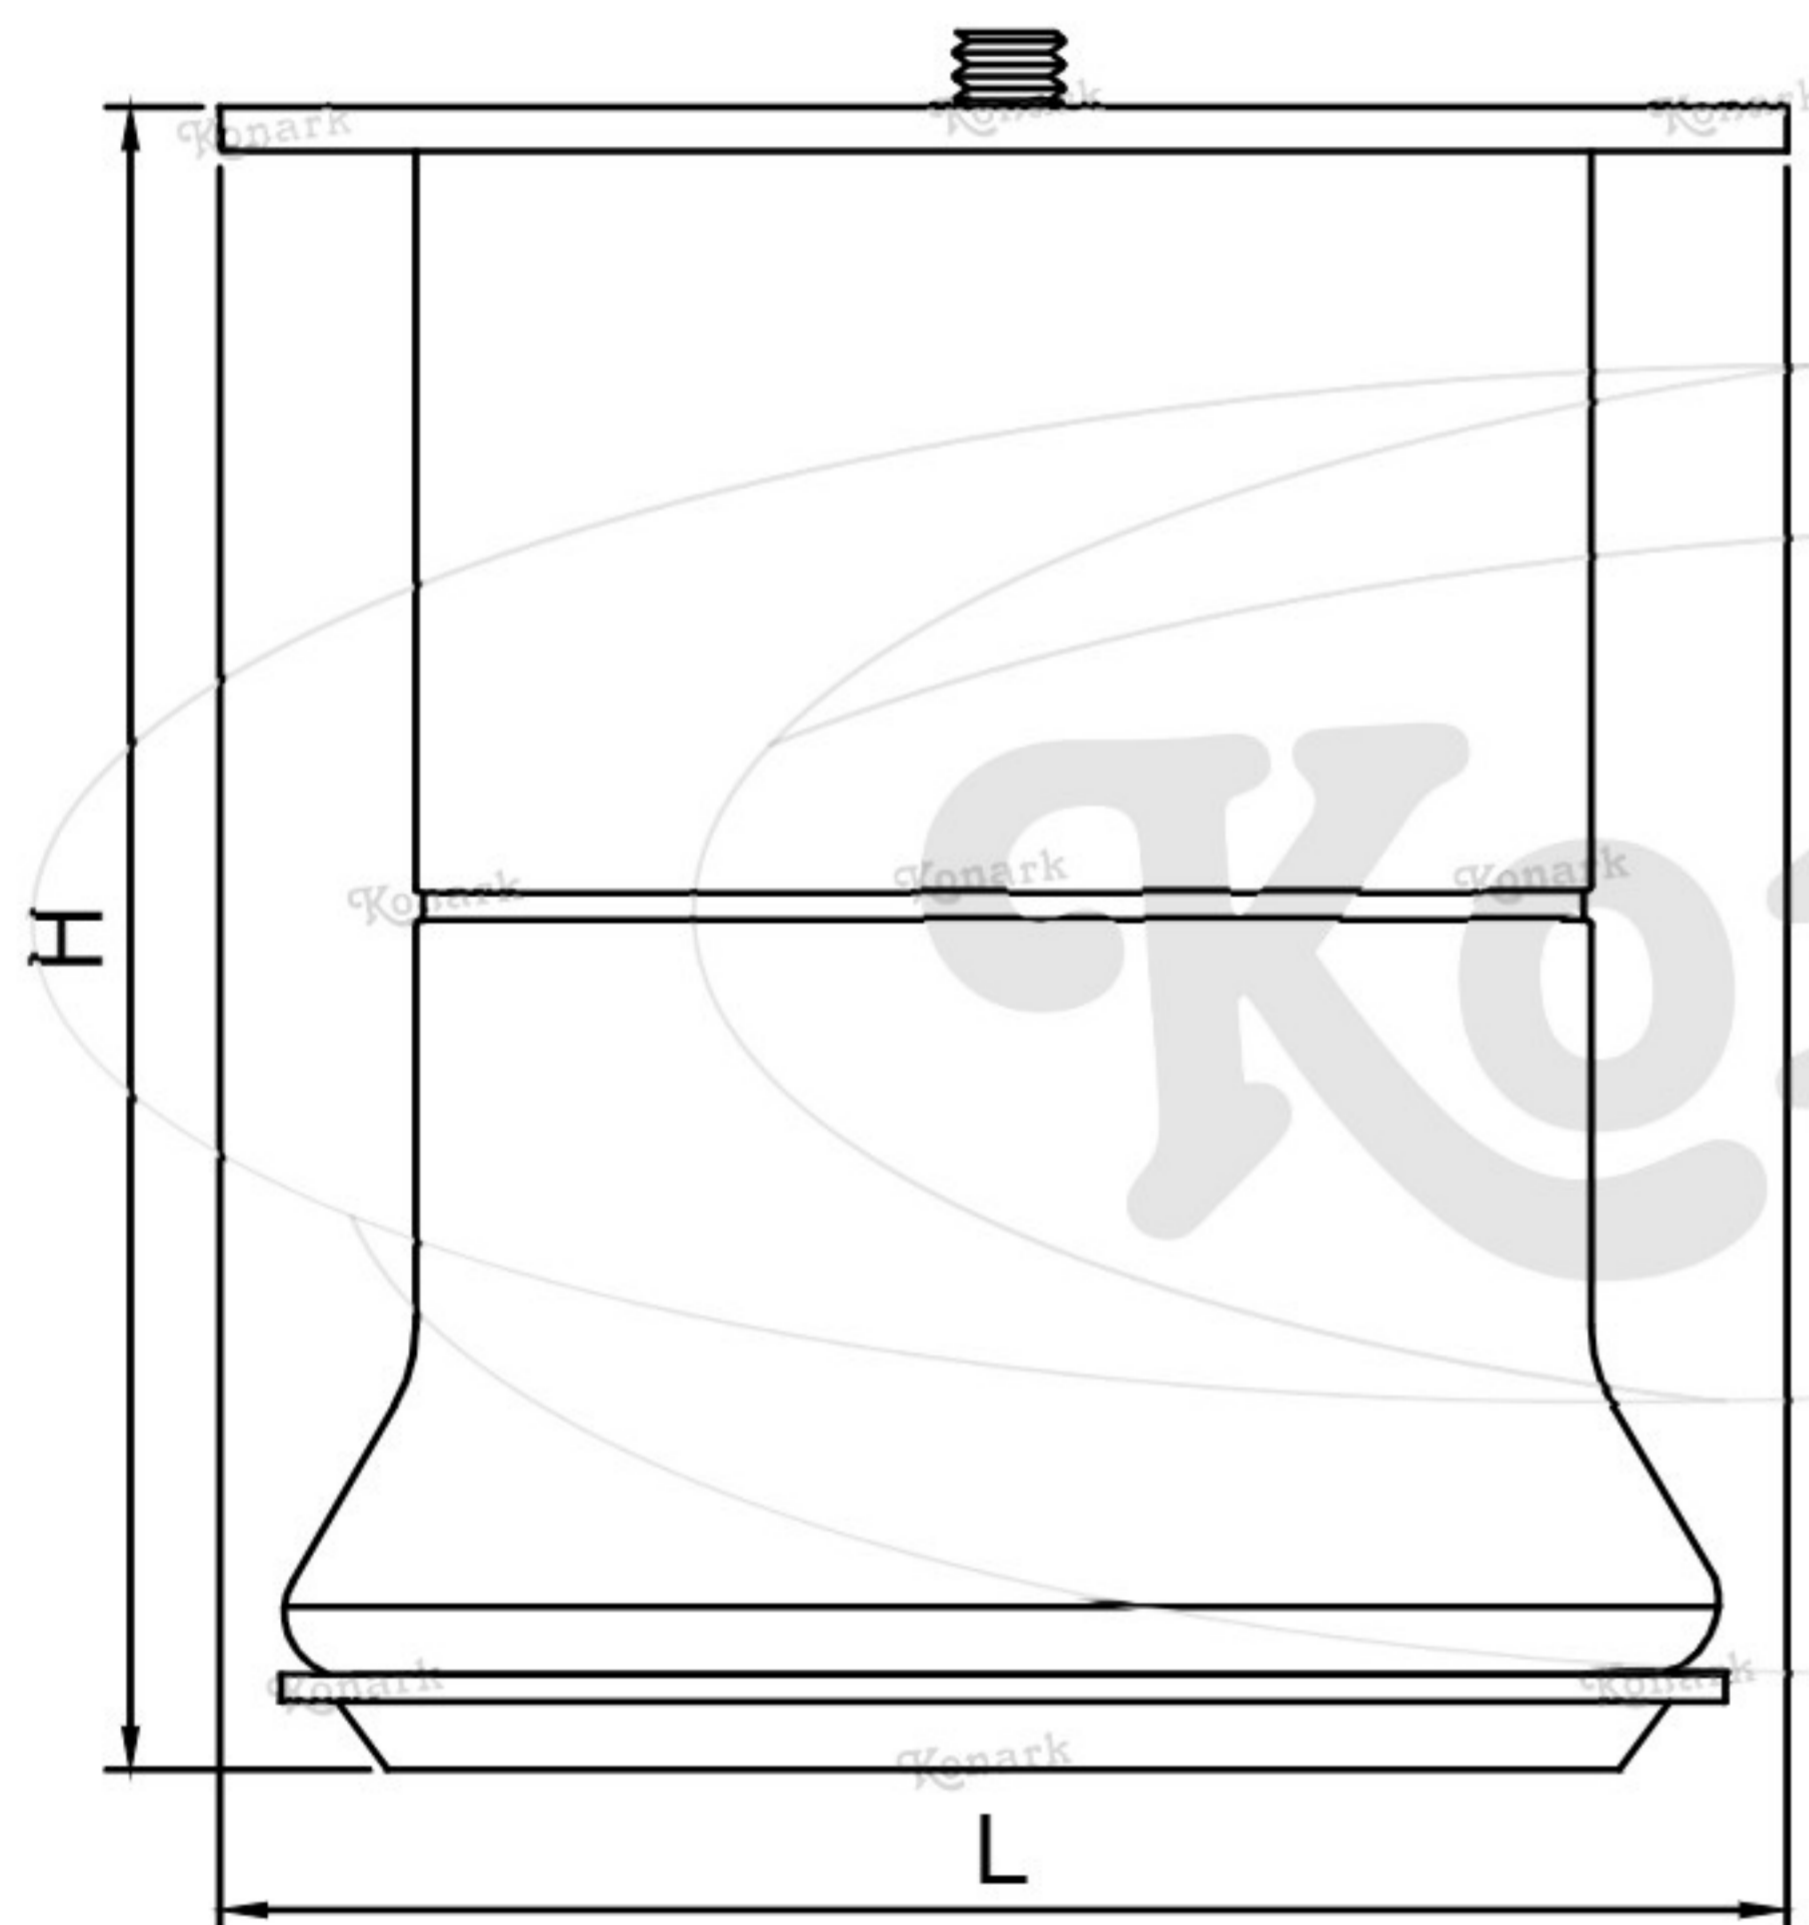

Model : SL-012

Finish	Size	Product Code	H	C
MT	75mm	SL-012 75	75	72
CP	100mm	SL-012 100	100	72
SP				
MC	125mm	SL-012 125	125	72
BM	150mm	SL-012 150	150	72
RG				
BA				
CA				

FINISH:

MT	CP	SP	MC	BM	RG	BA	CA
							
Matt	Chrome	Satin	Matt Chrome	Black Matt	Rose Gold	Brass Antique	Copper Antique