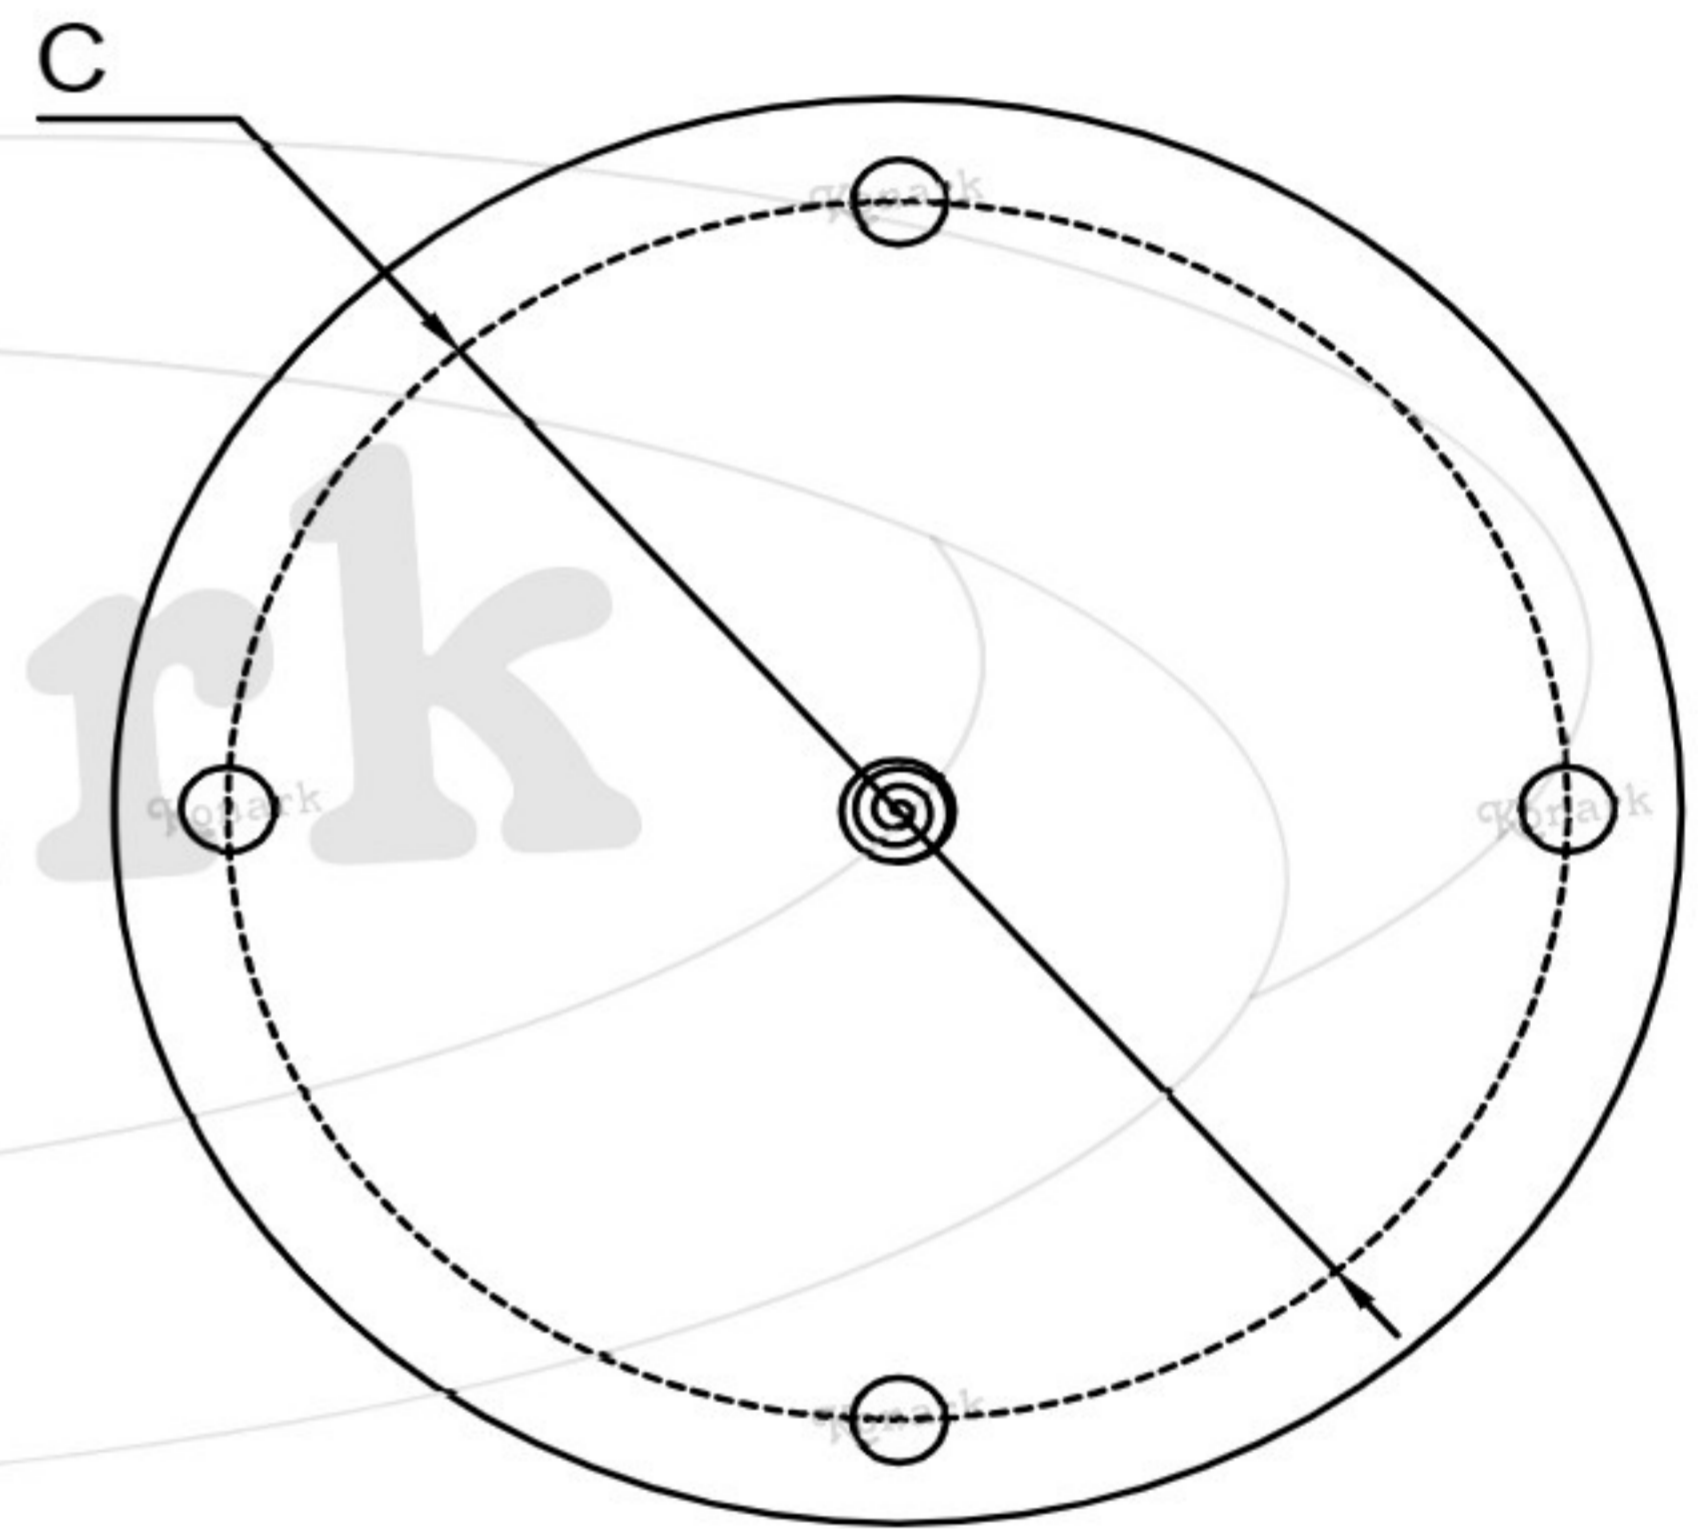

Model : SL-012

Finish	Size	Product Code	H	C
MT	75mm	SL-012 75	75	72
CP	100mm	SL-012 100	100	72
SP				
MC	125mm	SL-012 125	125	72
BM	150mm	SL-012 150	150	72
RG				
BA				
CA				

FINISH:

MT	CP	SP	MC	BM	RG	BA	CA
							
Matt	Chrome	Satin	Matt Chrome	Black Matt	Rose Gold	Brass Antique	Copper Antique