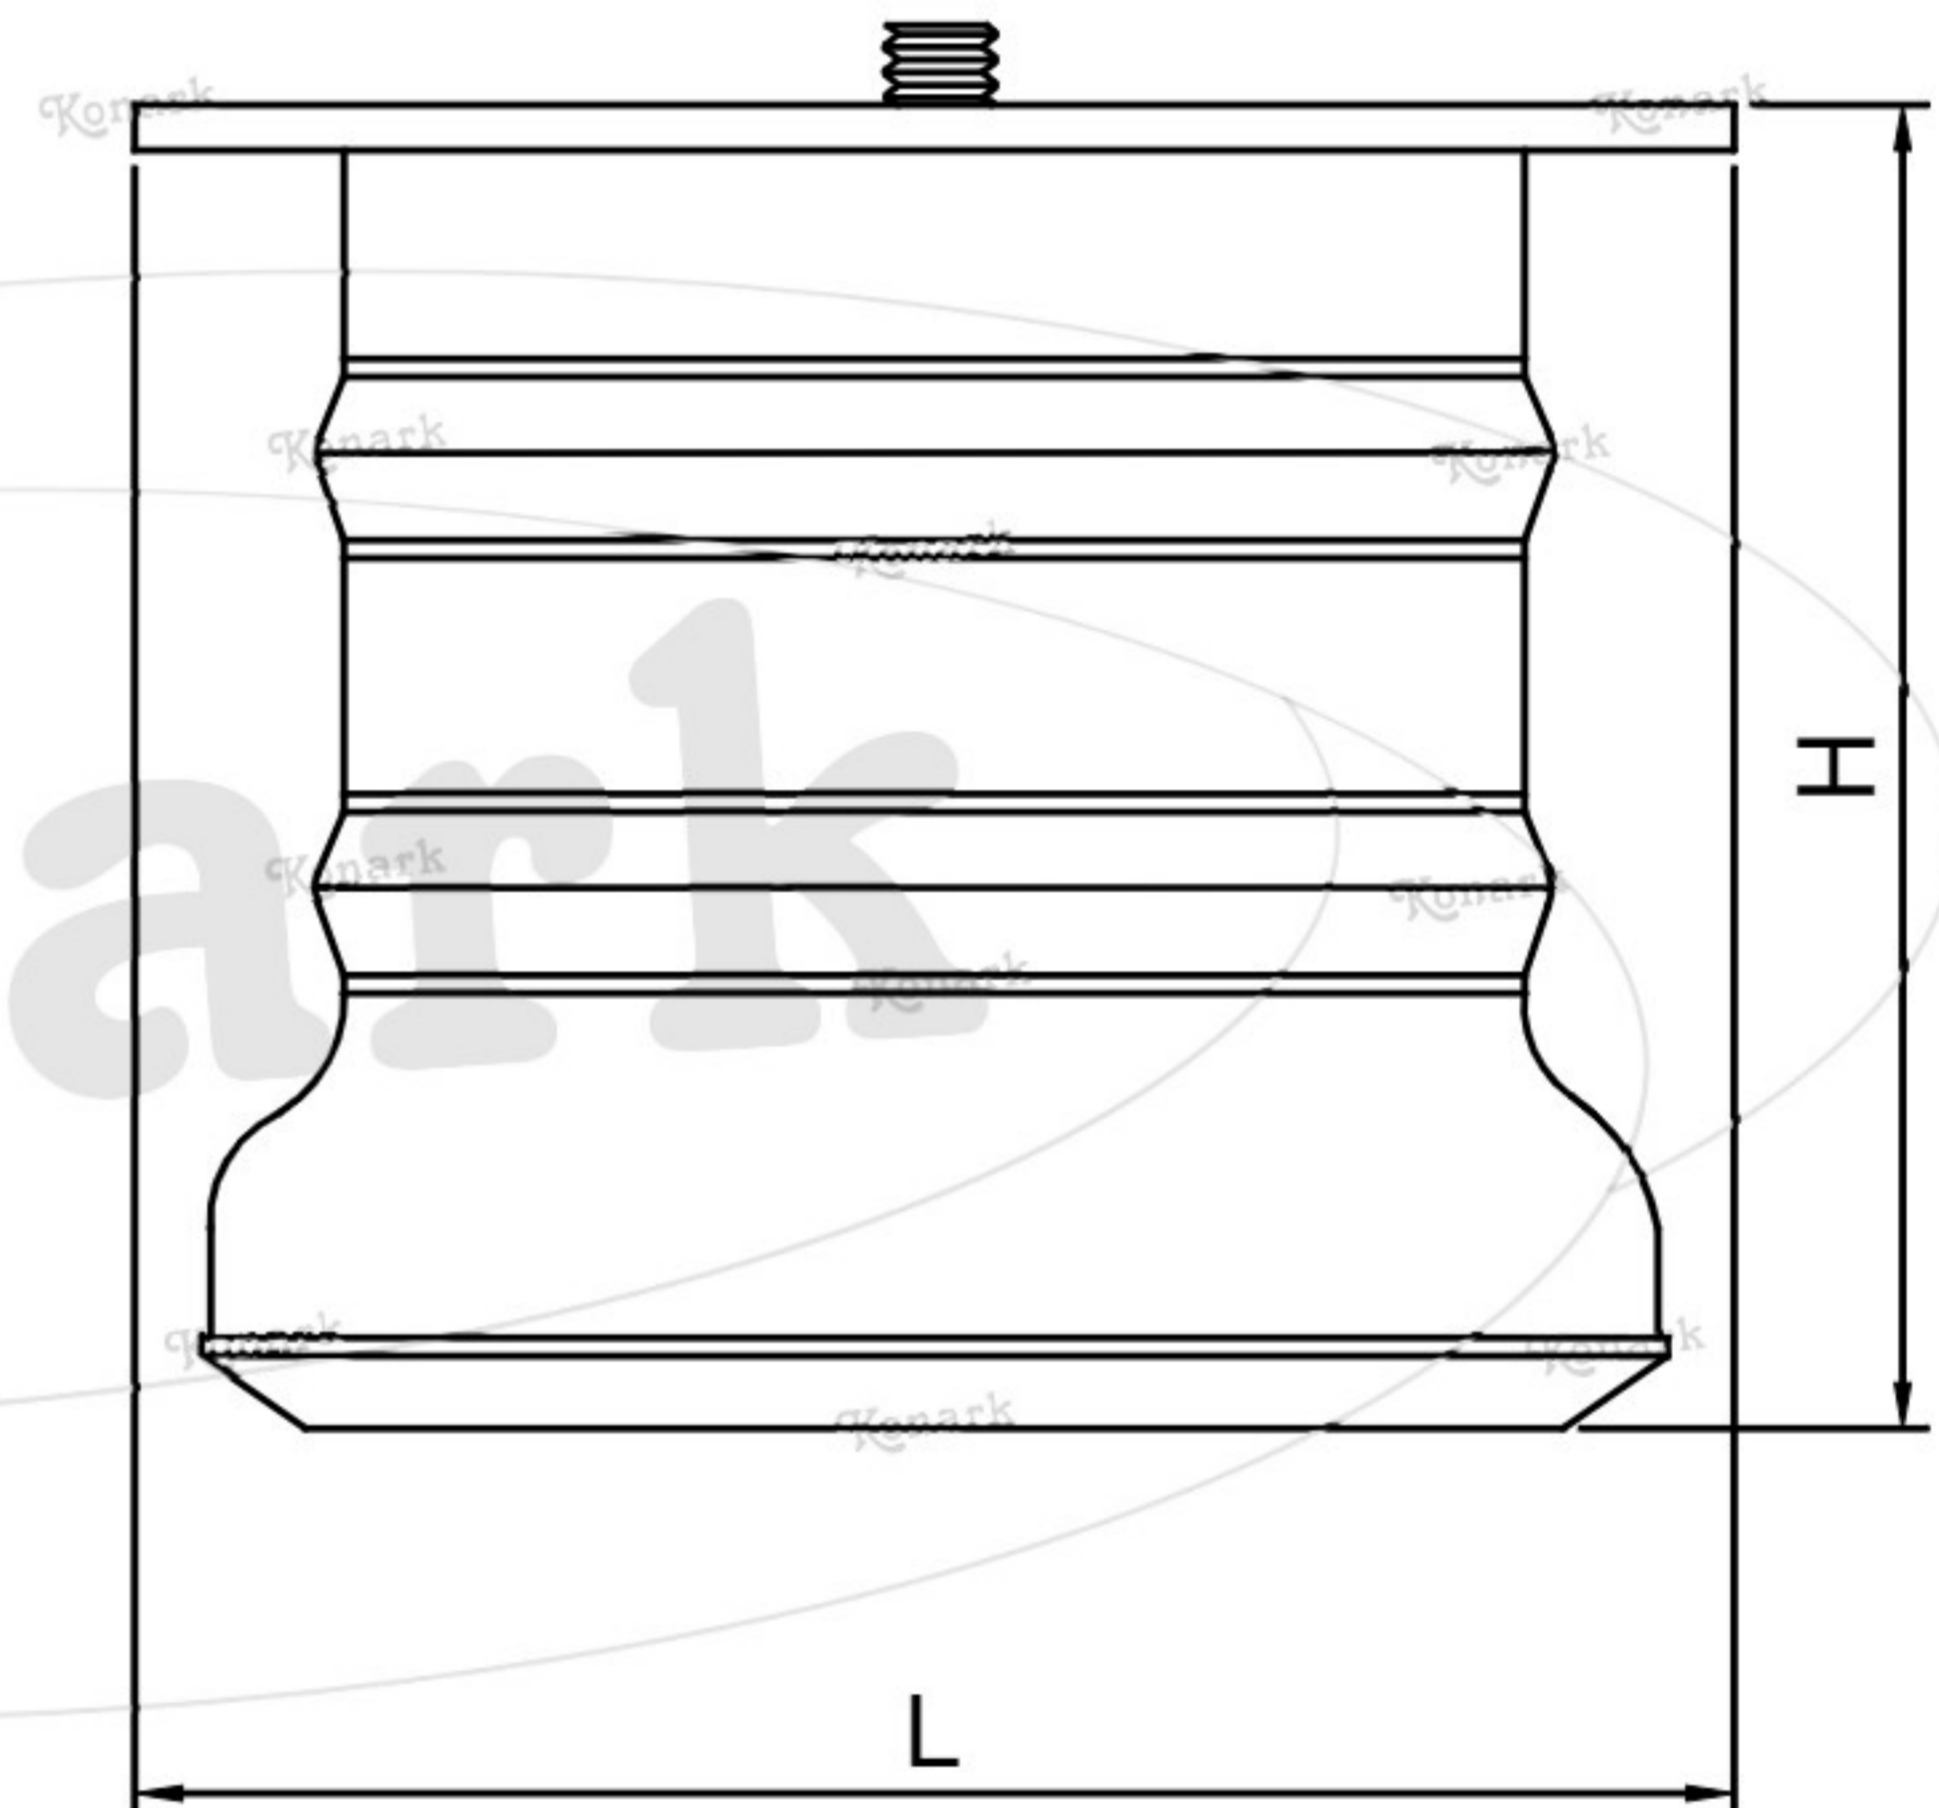

Model : SL-013

Finish	Size	Product Code	H	C
MT	75mm	SL-013 75	75	73
CP				
SP	100mm	SL-013 100	100	73
MC				
BM	125mm	SL-013 125	125	73
RG				
BA	150mm	SL-013 150	150	73
CA				

FINISH:

MT	CP	SP	MC	BM	RG	BA	CA
							
Matt	Chrome	Satin	Matt Chrome	Black Matt	Rose Gold	Brass Antique	Copper Antique