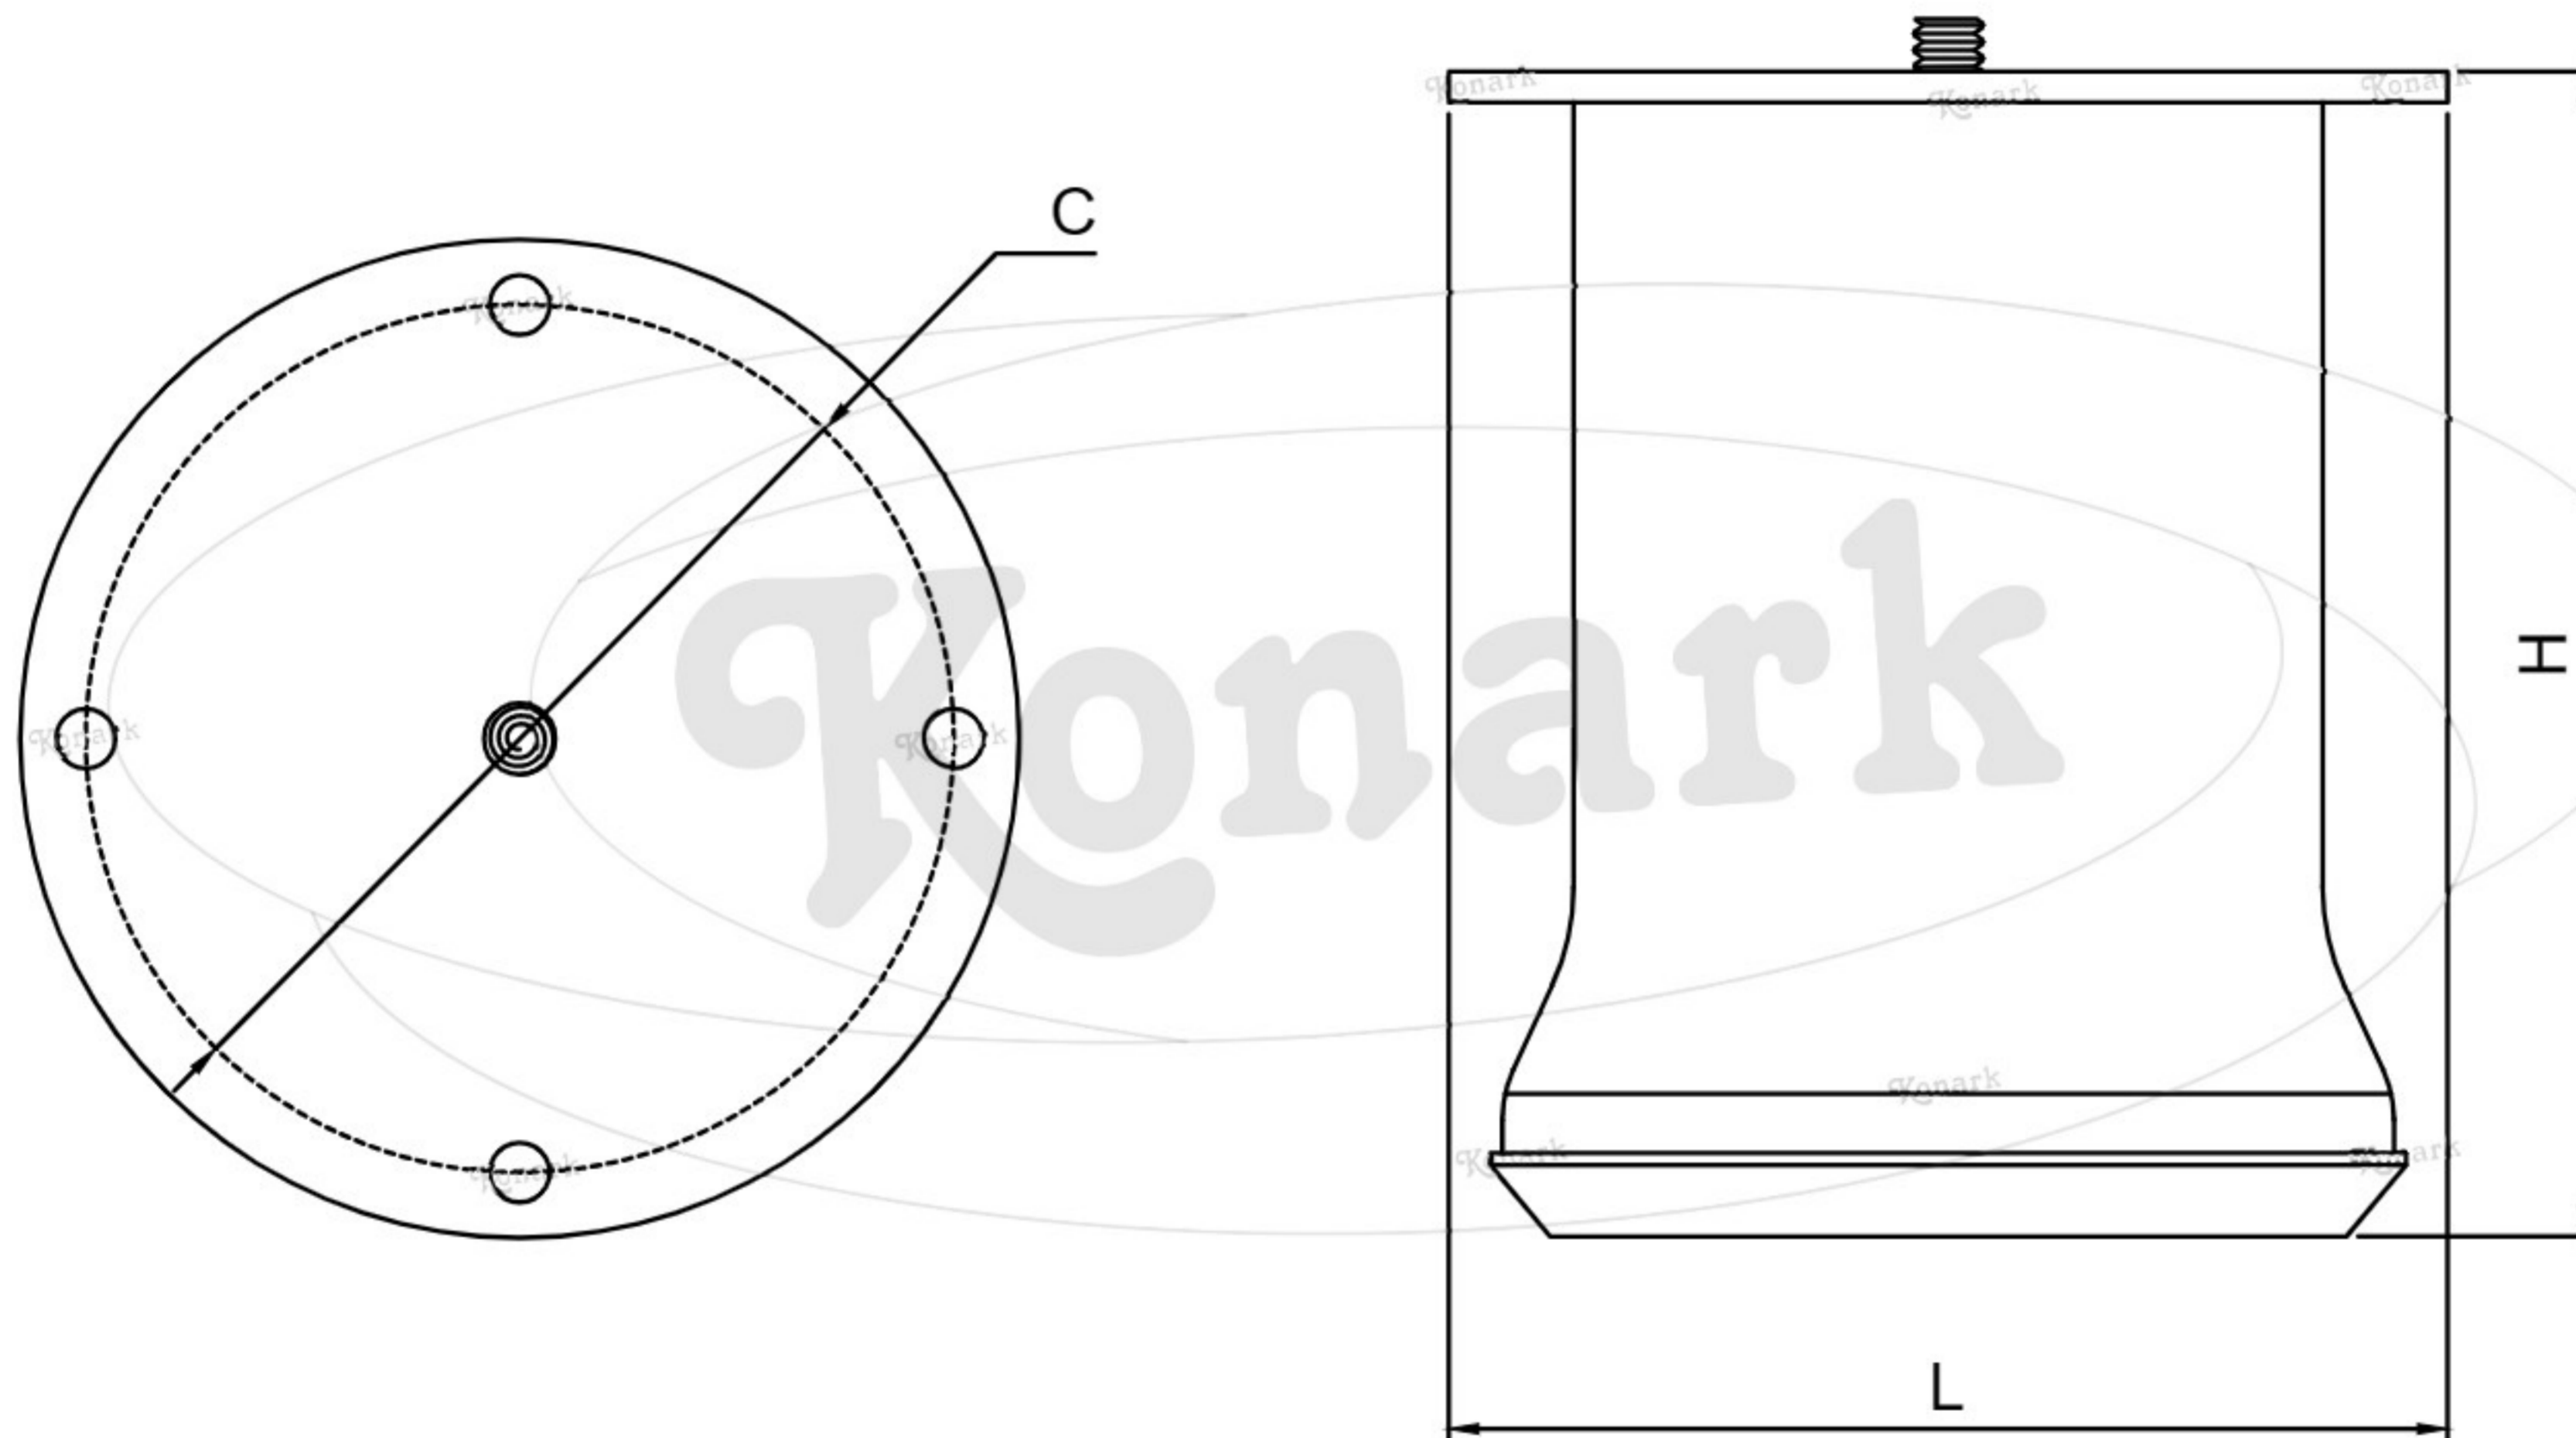

Model : SL-014

Finish	Size	Product Code	H	C
MT	75mm	SL-014 75	75	73
CP				
SP	100mm	SL-014 100	100	73
MC				
BM	125mm	SL-014 125	125	73
RG				
BA	150mm	SL-014 150	150	73
CA				

FINISH:

MT	CP	SP	MC	BM	RG	BA	CA
							
Matt	Chrome	Satin	Matt Chrome	Black Matt	Rose Gold	Brass Antique	Copper Antique