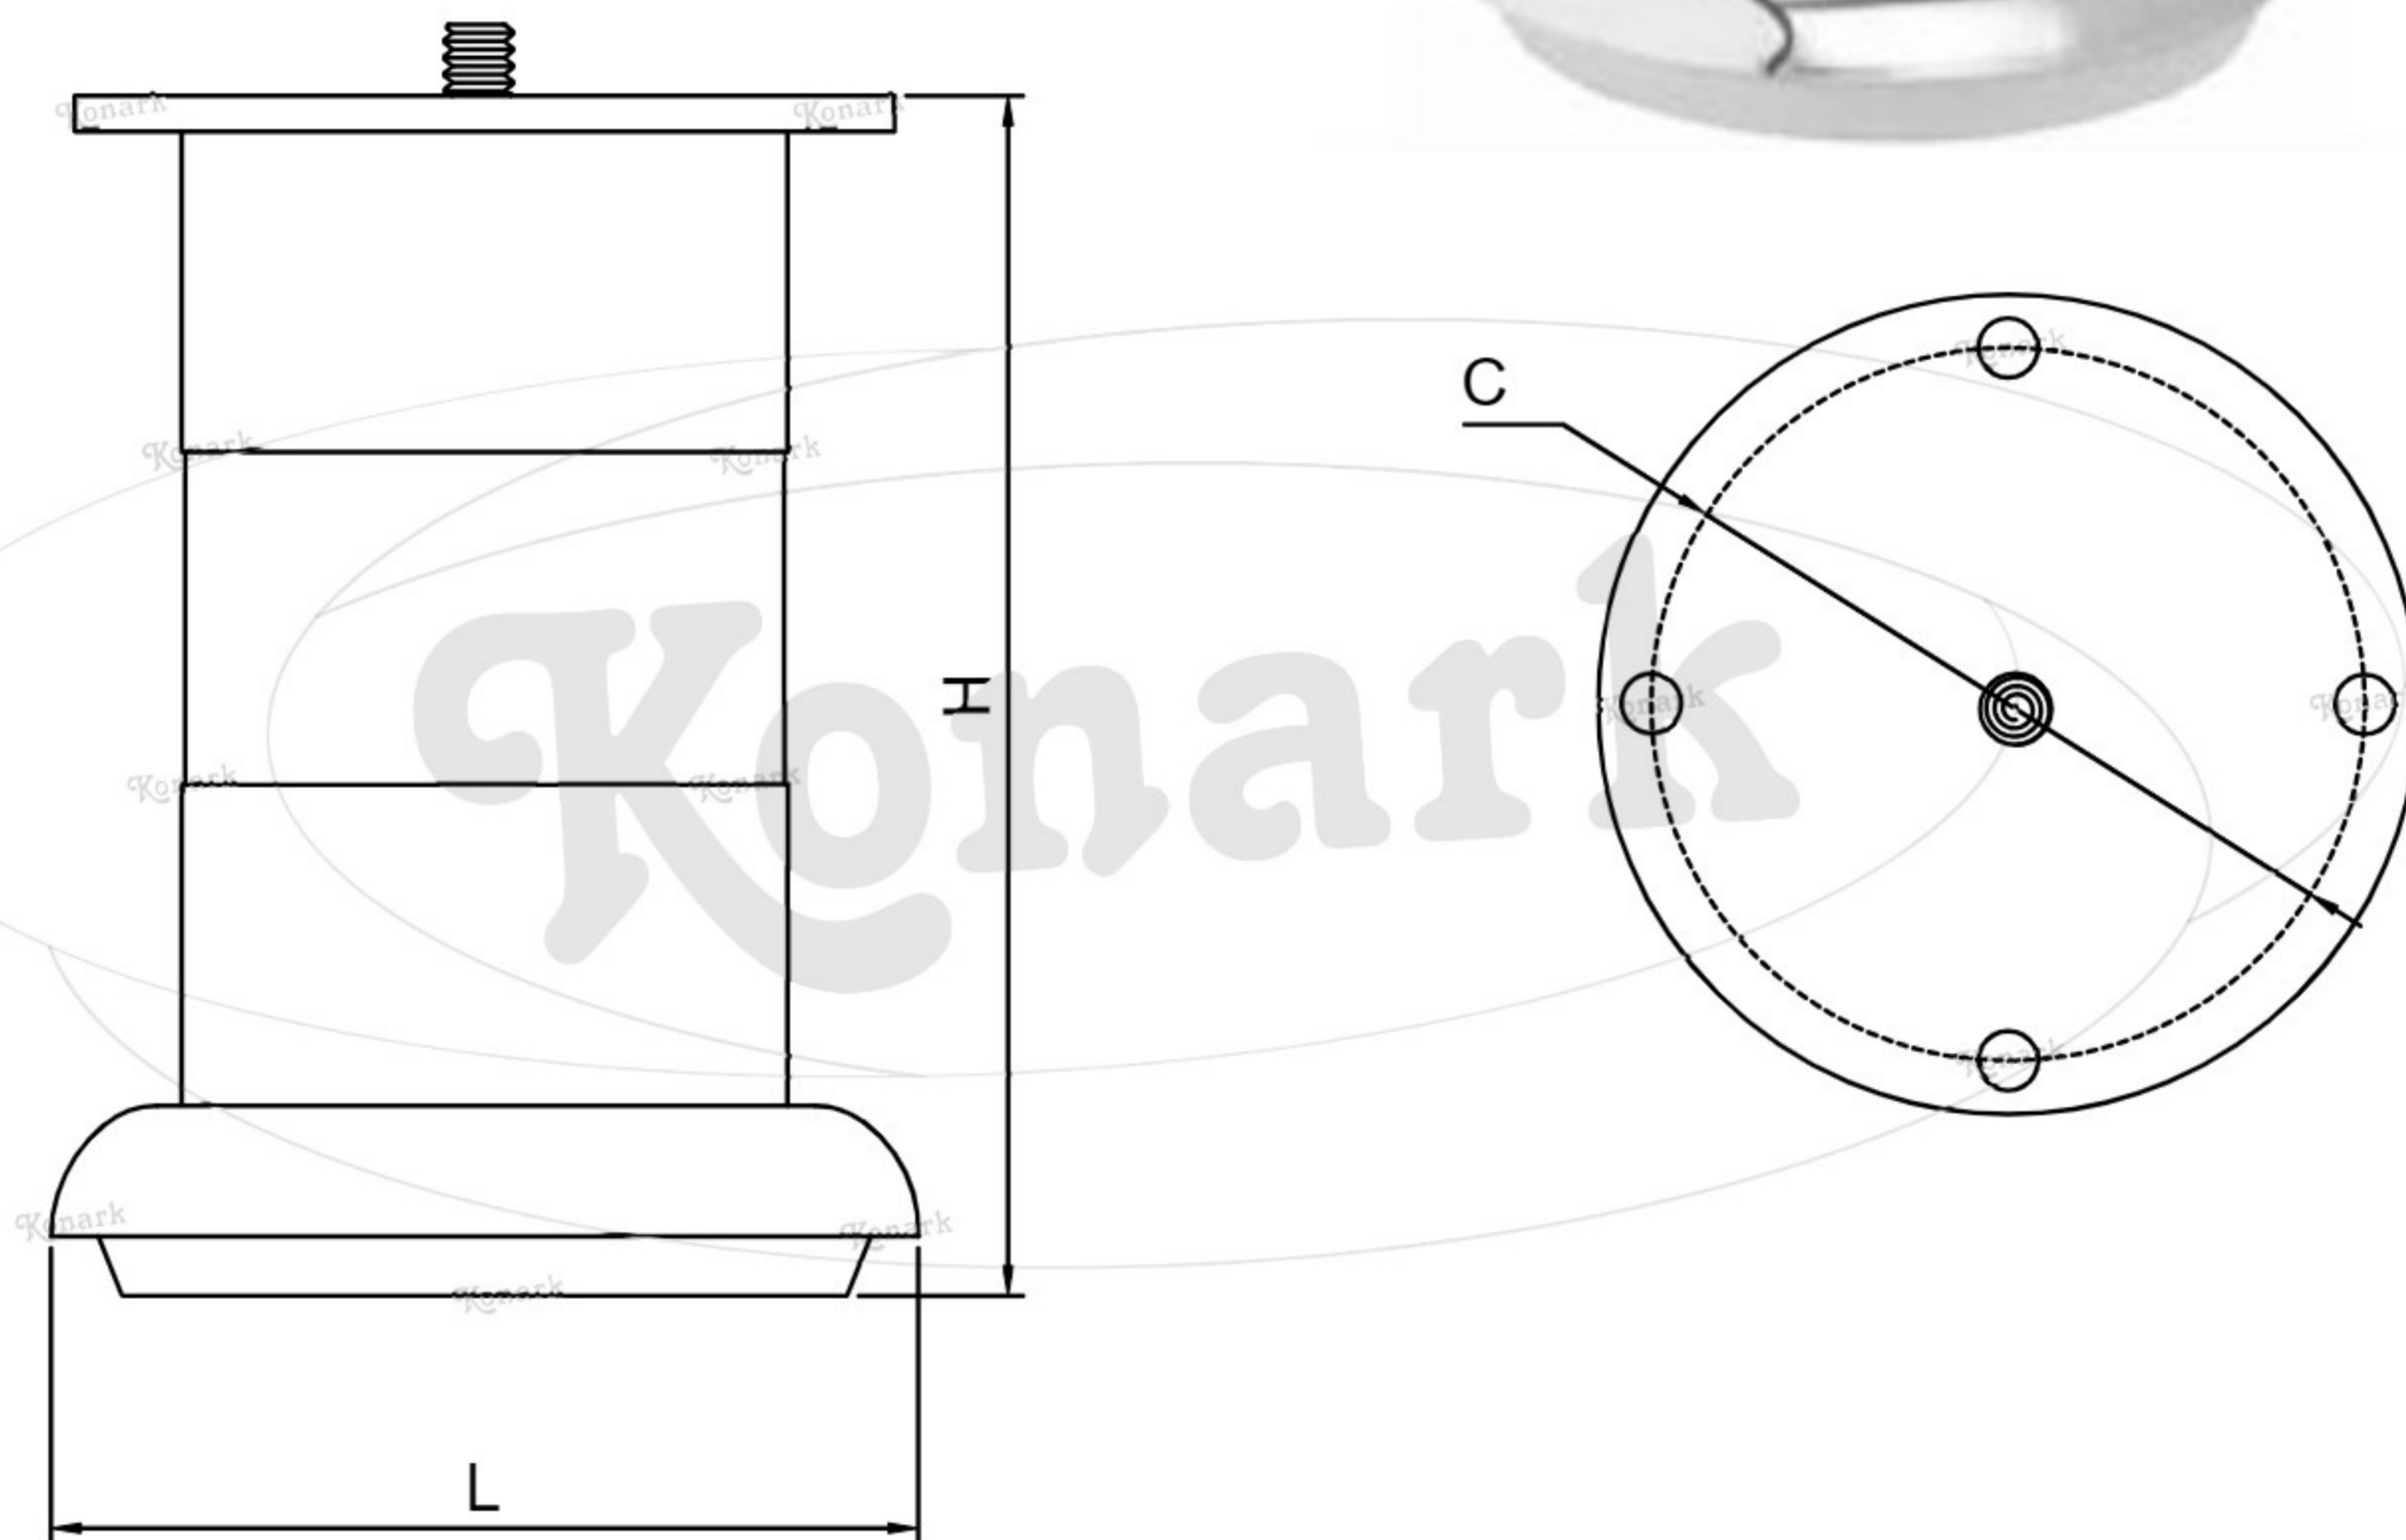

## Model : SL-016

Finish	Size	Product Code	H	C
MT	75mm	SL-016 75	75	60
CP				
SP	100mm	SL-016 100	100	60
MC				
BM				
RG	150mm	SL-016 150	150	60
BA				
CA				

**FINISH:**

MT	CP	SP	MC	BM	RG	BA	CA
							
Matt	Chrome	Satin	Matt Chrome	Black Matt	Rose Gold	Brass Antique	Copper Antique