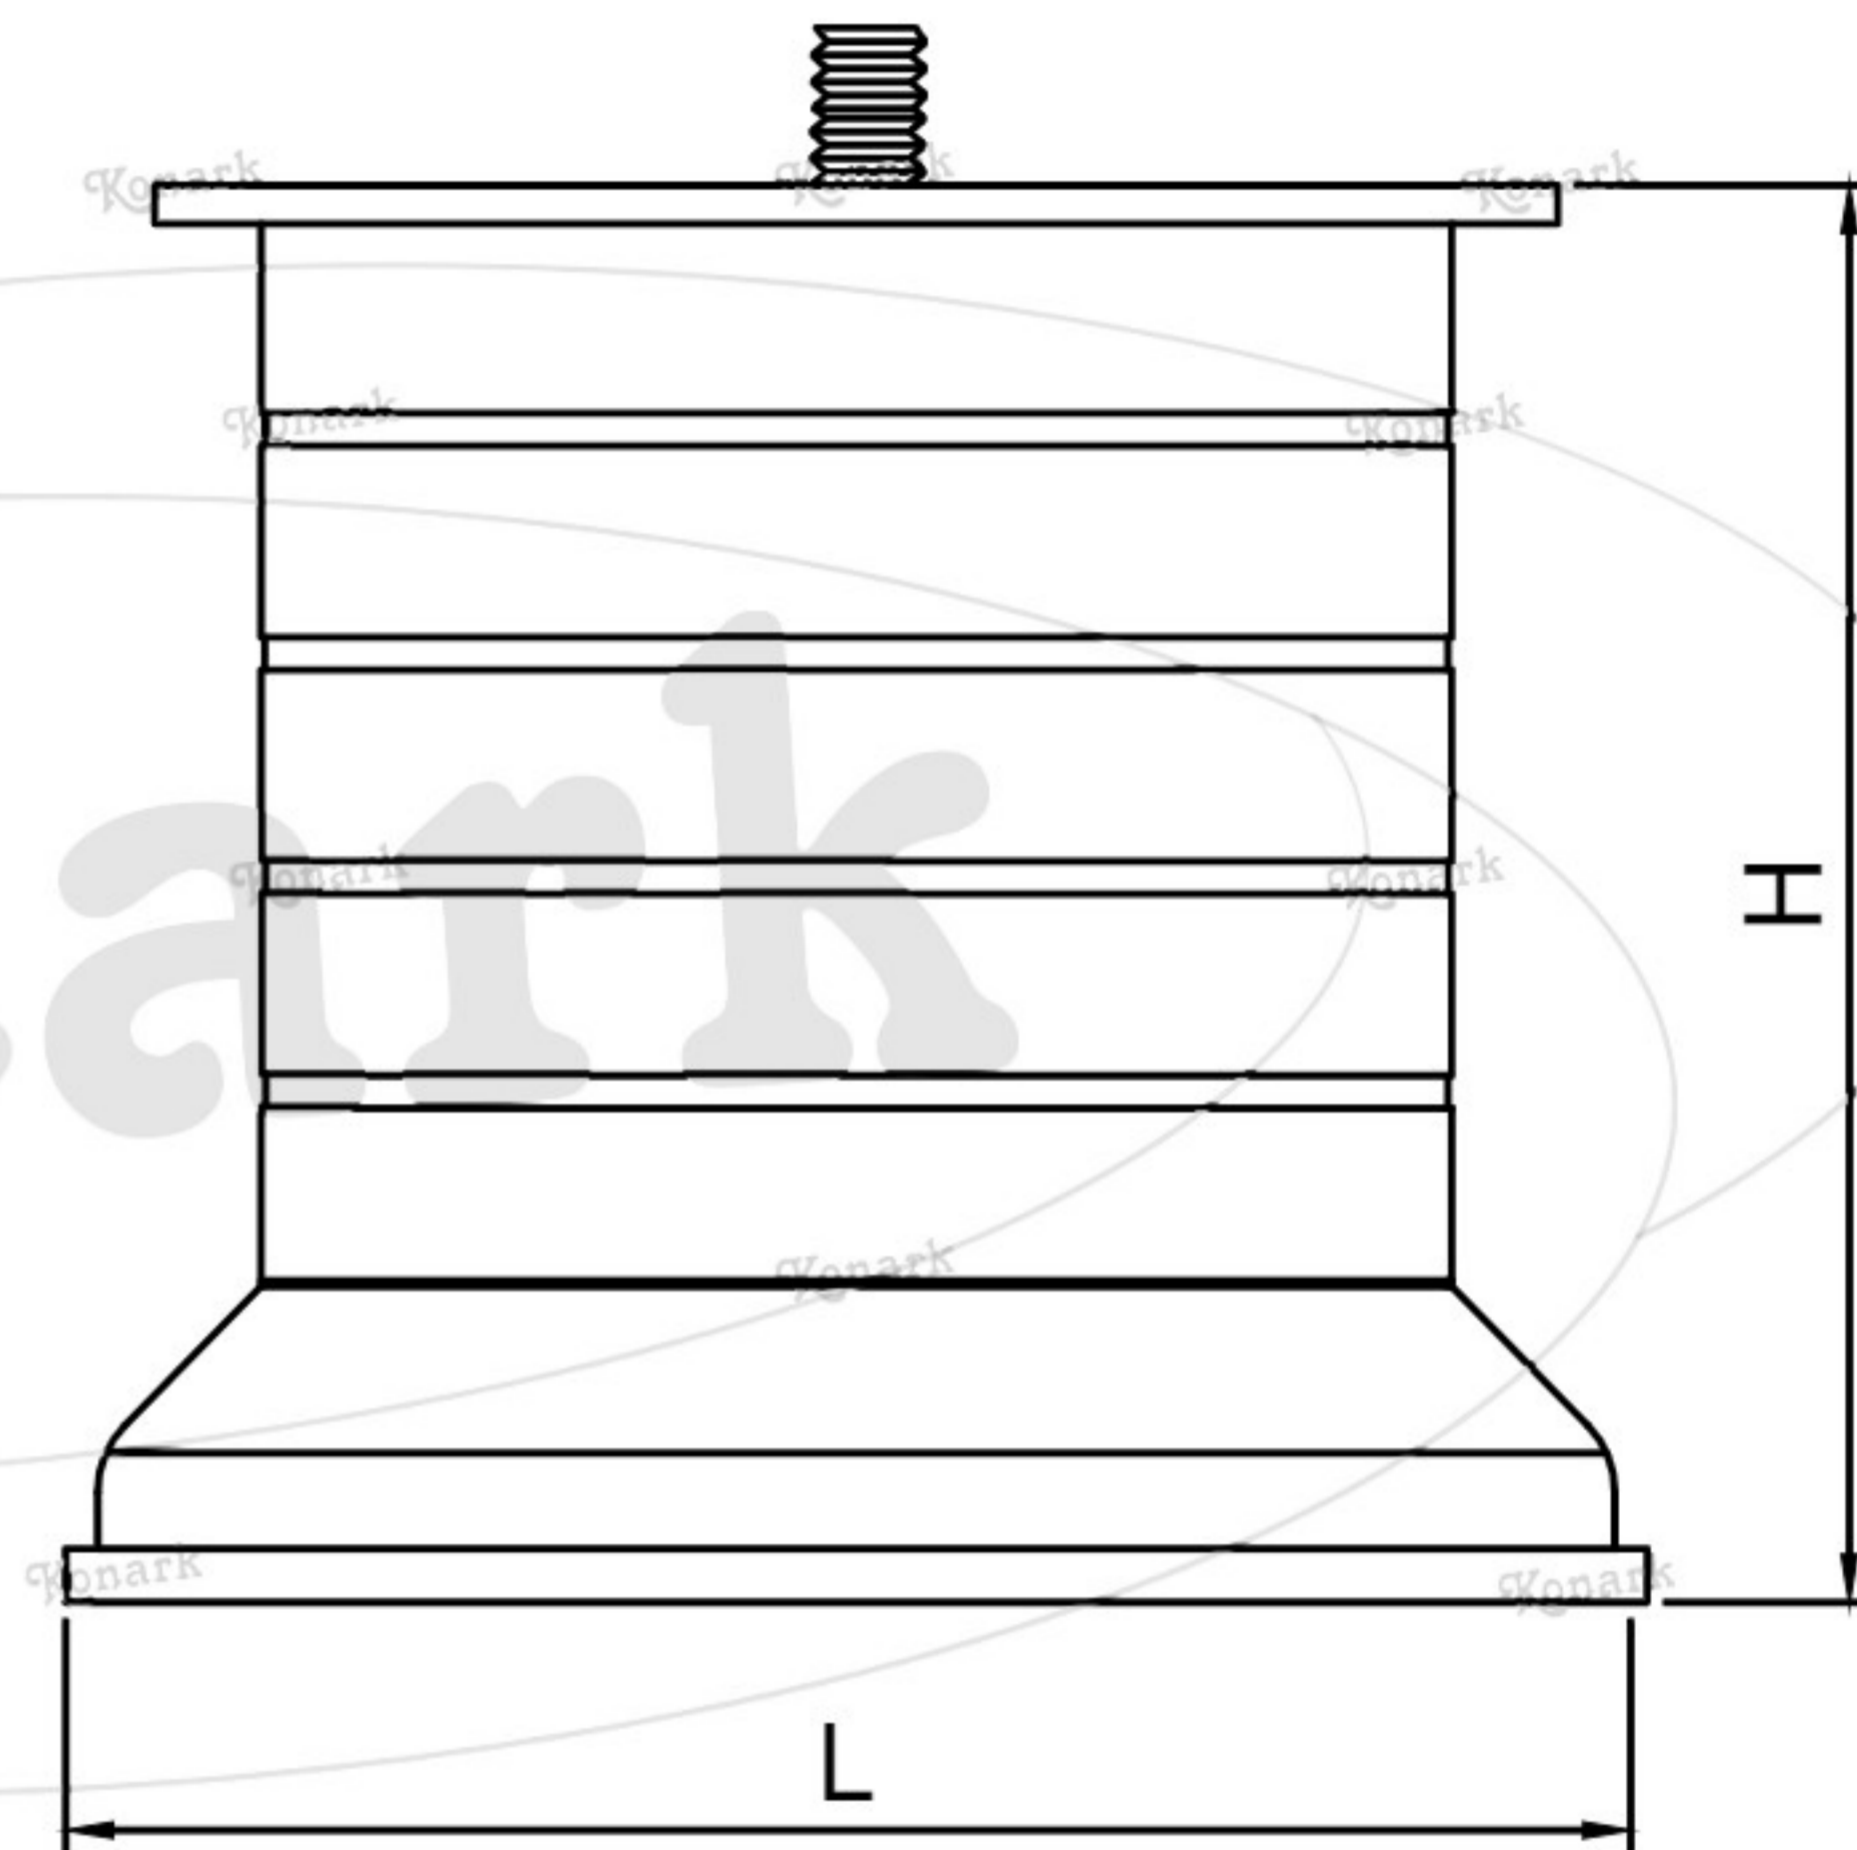

Model : SL-017

Finish	Size	Product Code	H	C
MT	75mm	SL-017 75	75	43
CP	100mm	SL-017 100	100	43
SP				
MC	125mm	SL-017 125	125	43
BM	150mm	SL-017 150	150	43
RG				
BA				
CA				

FINISH:

MT	CP	SP	MC	BM	RG	BA	CA
							
Matt	Chrome	Satin	Matt Chrome	Black Matt	Rose Gold	Brass Antique	Copper Antique