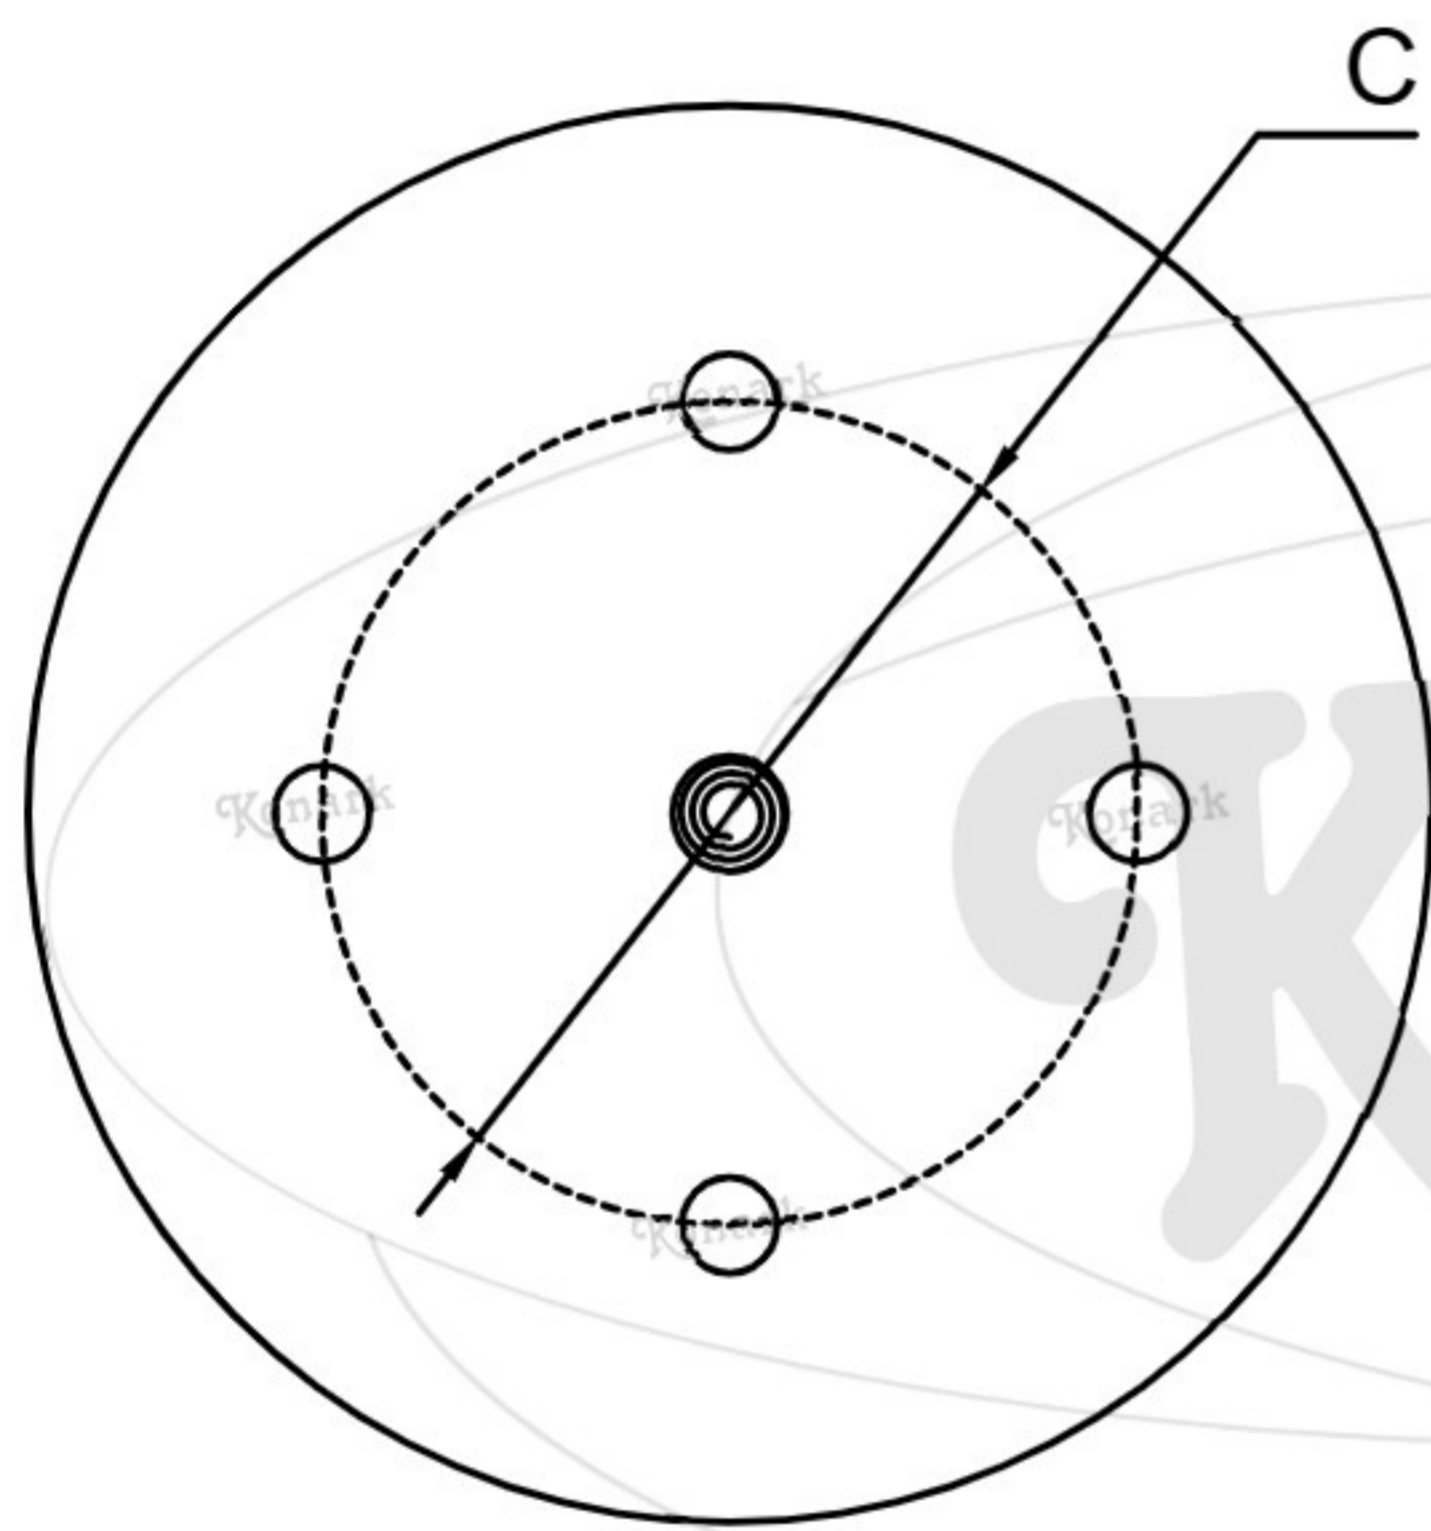

Model : SL-017

Finish	Size	Product Code	H	C
MT	75mm	SL-017 75	75	43
CP	100mm	SL-017 100	100	43
SP				
MC	125mm	SL-017 125	125	43
BM	150mm	SL-017 150	150	43
RG				
BA				
CA				

FINISH:

MT	CP	SP	MC	BM	RG	BA	CA
							
Matt	Chrome	Satin	Matt Chrome	Black Matt	Rose Gold	Brass Antique	Copper Antique