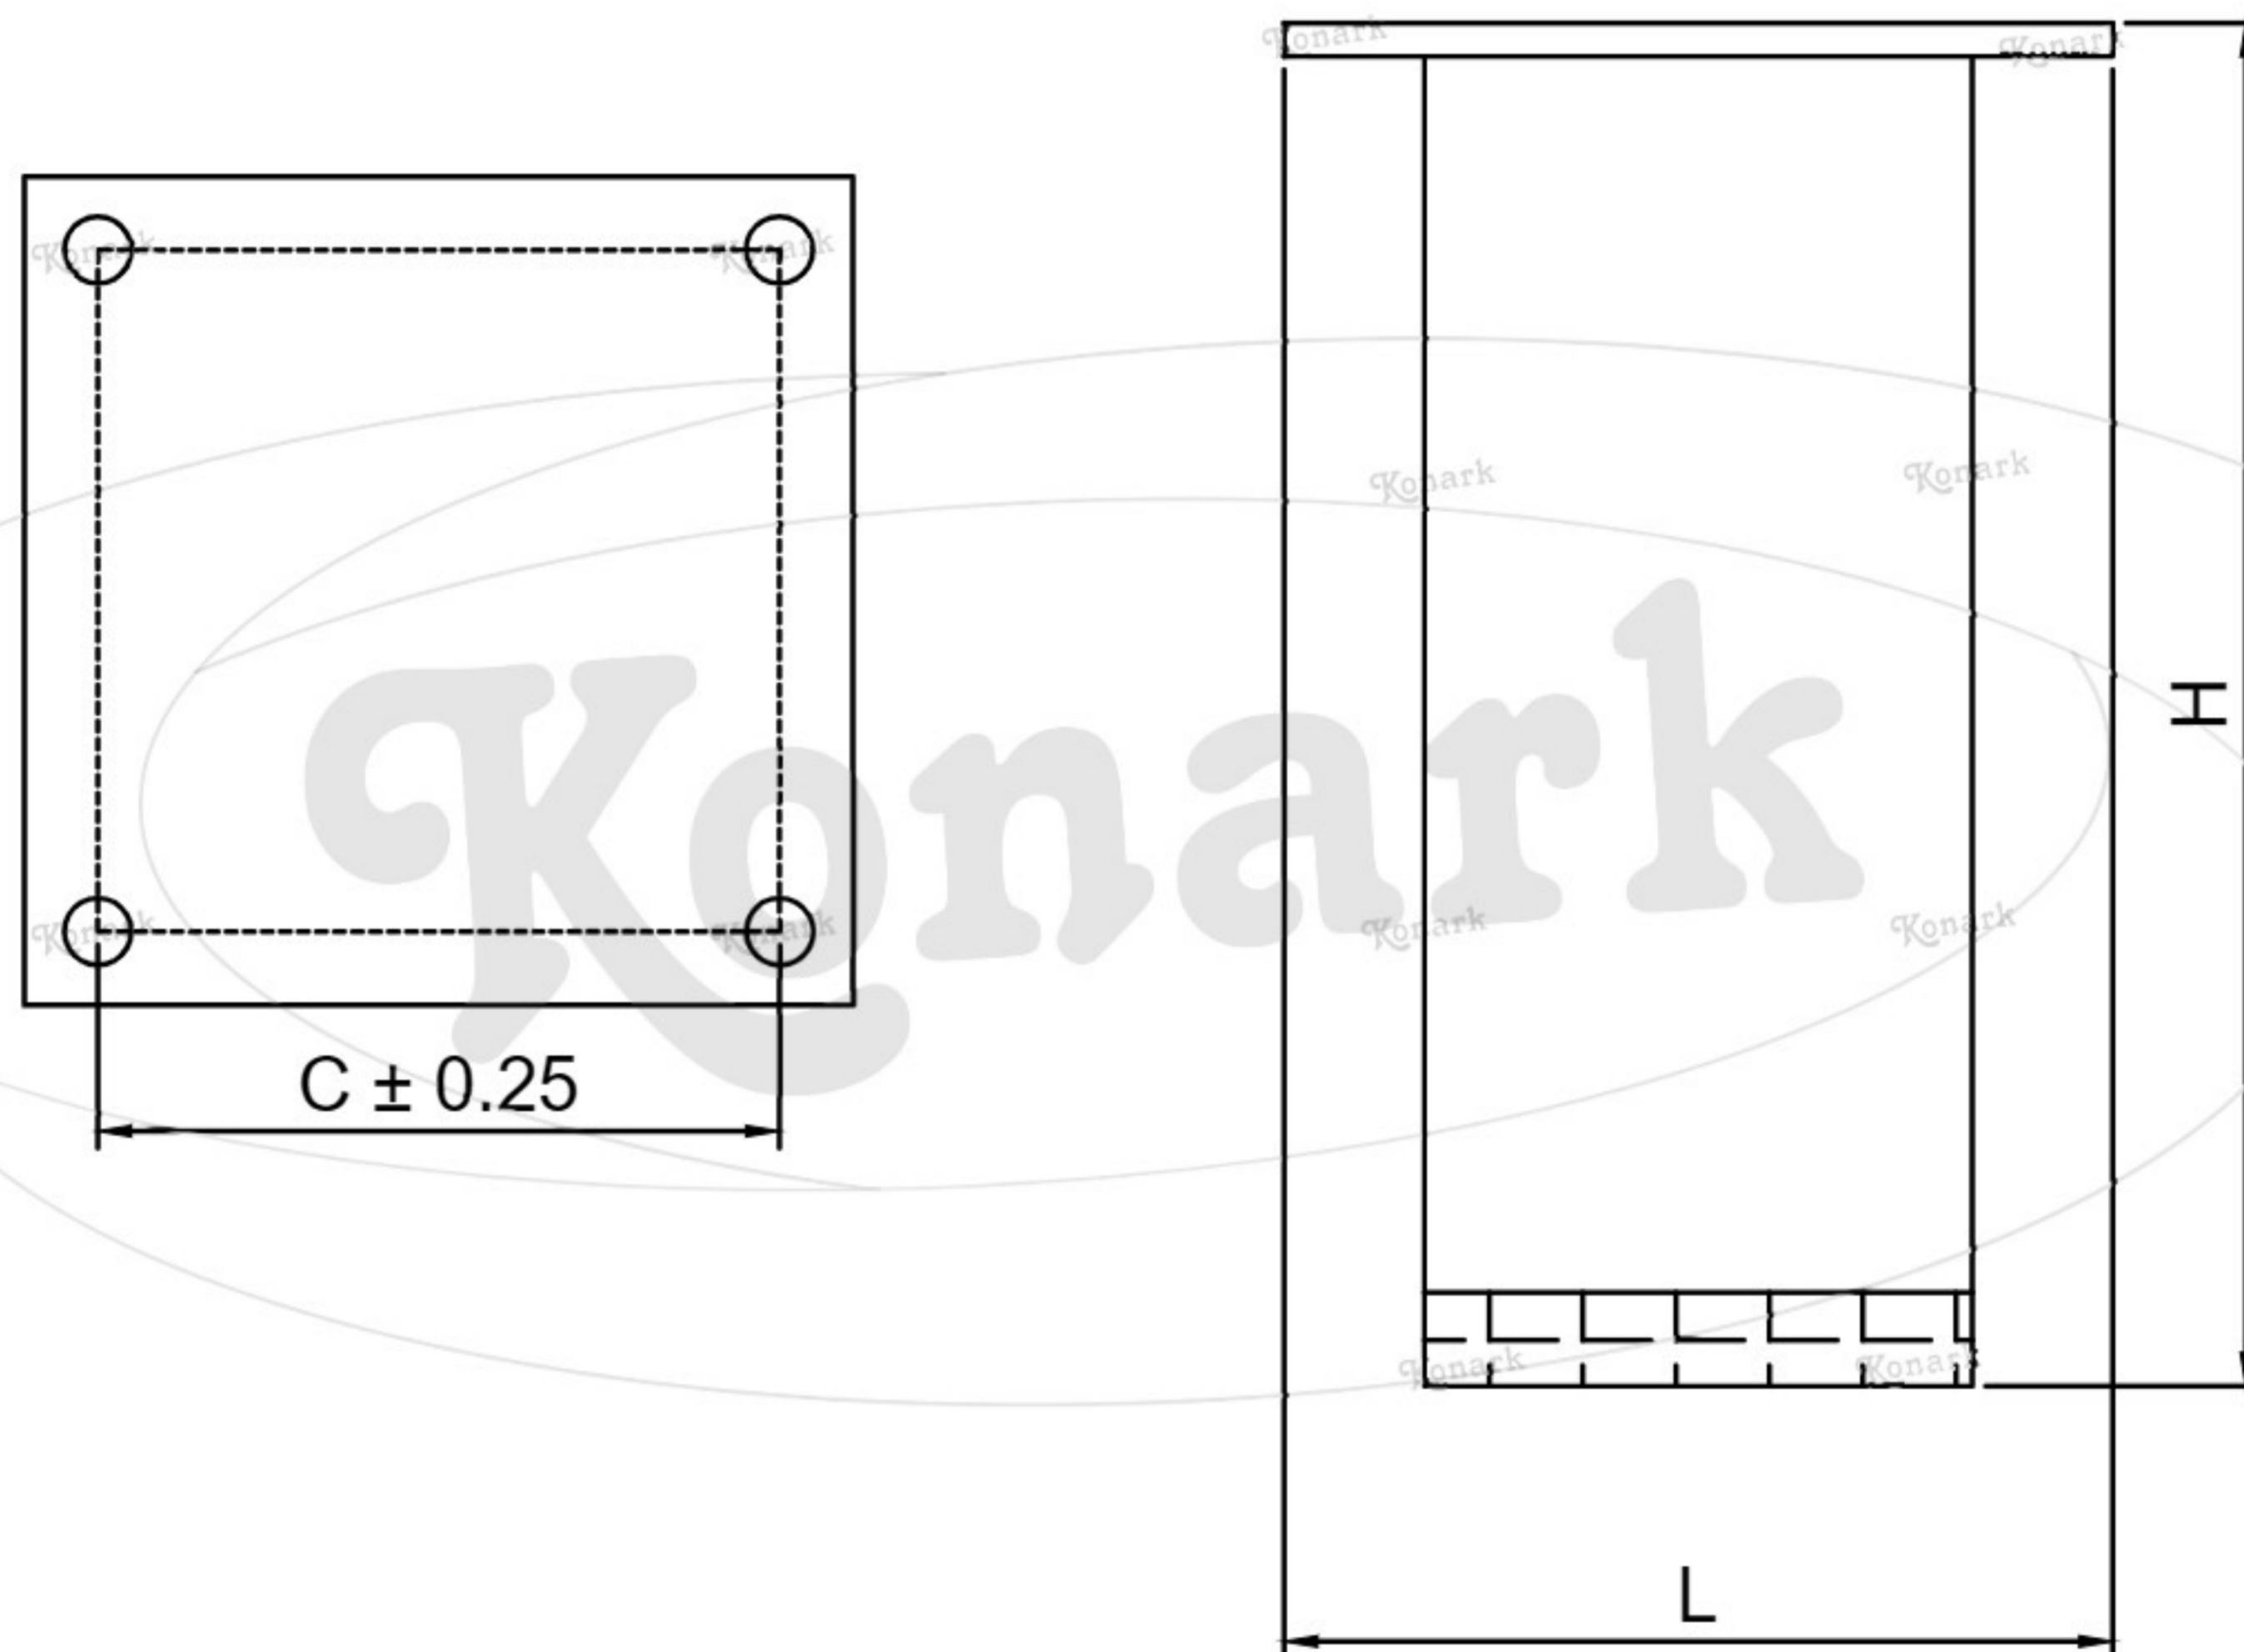

Model : SL-018

Finish	Size	Product Code	H	C
MT	75mm	SL-018 75	75	50
CP	100mm	SL-018 100	100	50
SP				
MC	125mm	SL-018 125	125	50
BM	150mm	SL-018 150	150	50
RG				
BA				
CA				

FINISH:

MT	CP	SP	MC	BM	RG	BA	CA
							
Matt	Chrome	Satin	Matt Chrome	Black Matt	Rose Gold	Brass Antique	Copper Antique