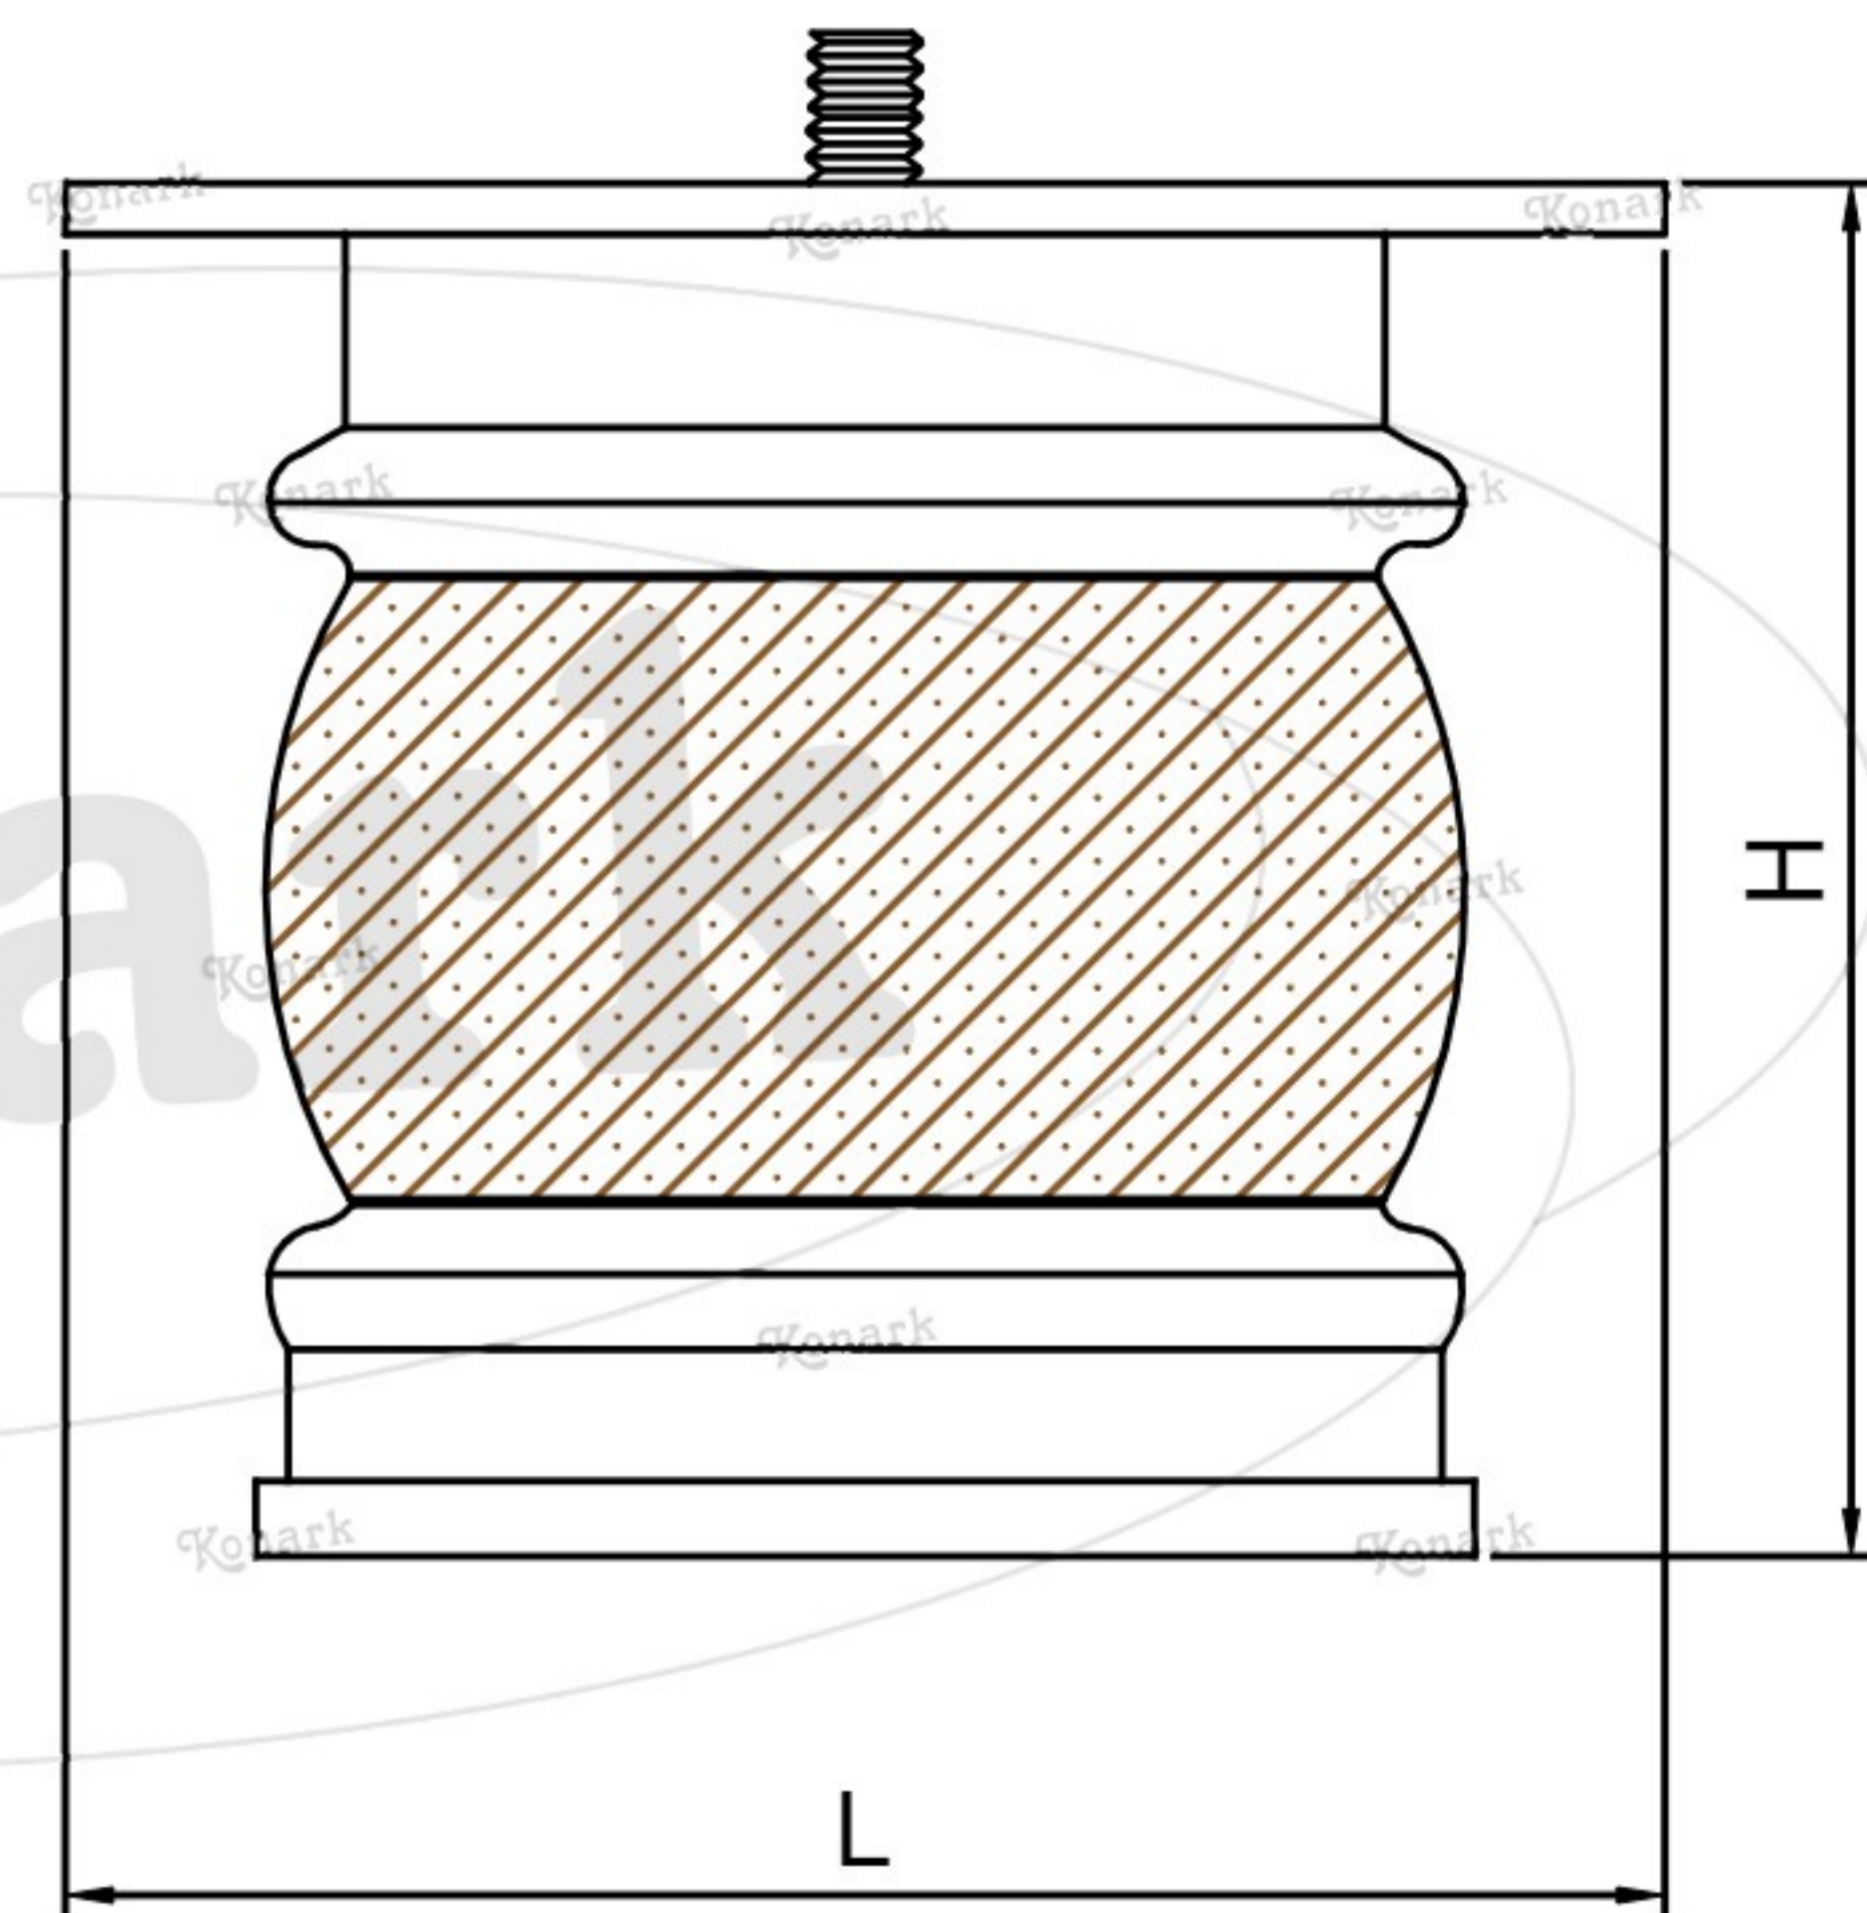

Model : SL-019

| Finish | Size | Product Code | H | C |
|--------|-------|--------------|-----|----|
| MT | 75mm | SL-019 75 | 75 | 73 |
| CP | 100mm | SL-019 100 | 100 | 73 |
| SP | | | | |
| MC | 125mm | SL-019 125 | 125 | 73 |
| BM | 150mm | SL-019 150 | 150 | 73 |
| RG | | | | |
| BA | | | | |
| CA | | | | |