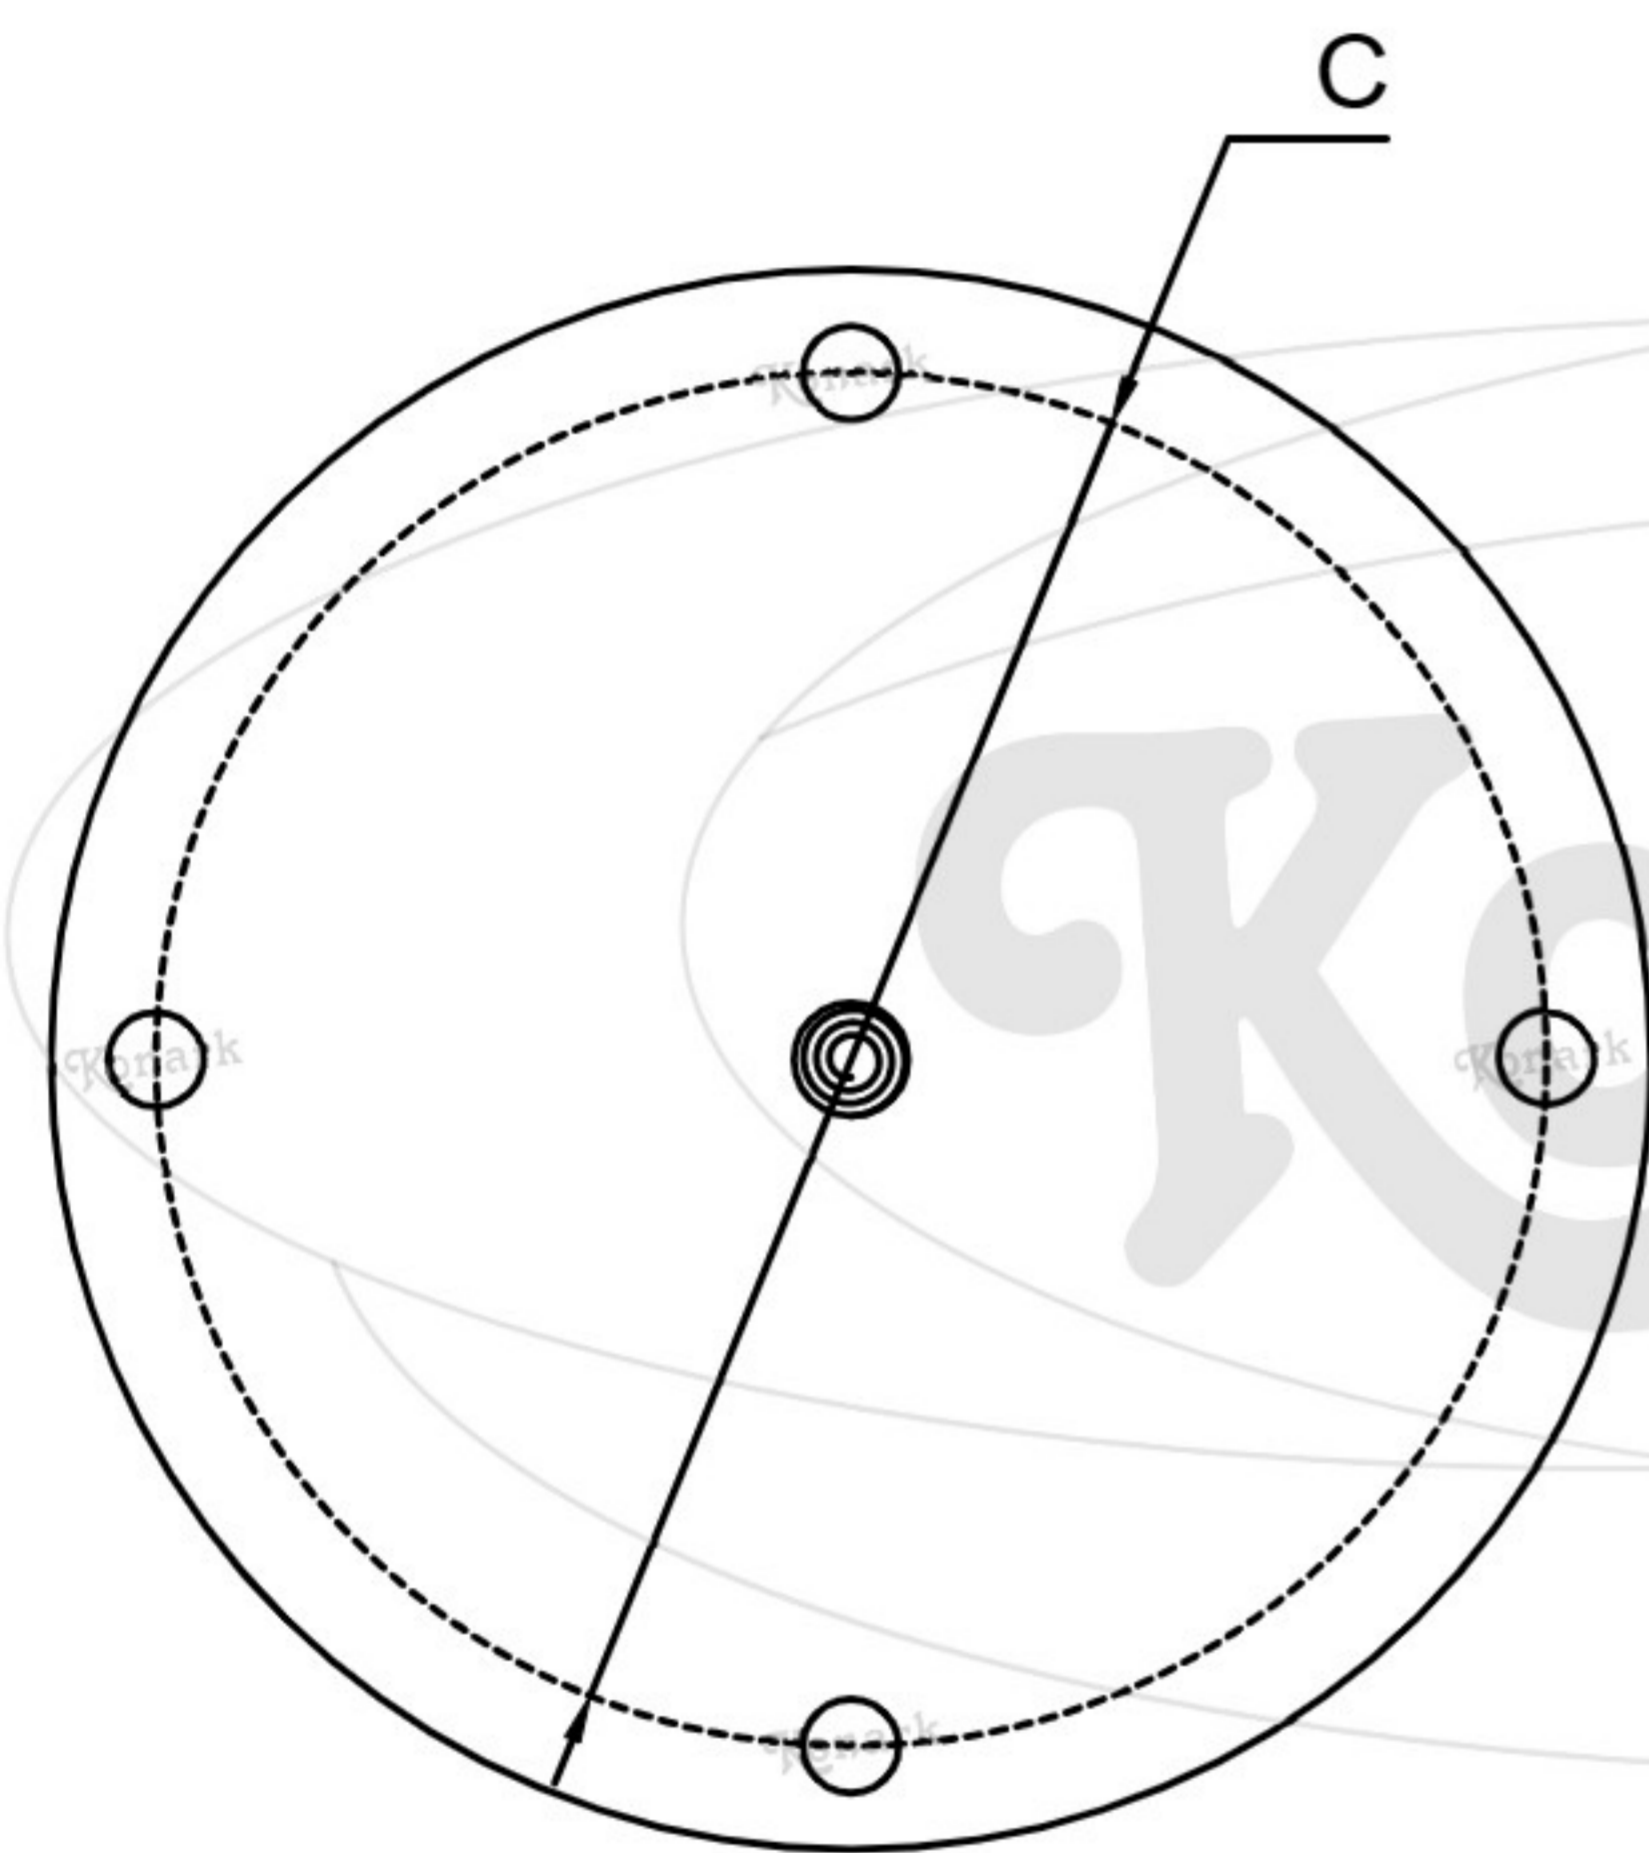

Model : SL-019

| Finish | Size | Product Code | H | C |
|--------|-------|--------------|-----|----|
| MT | 75mm | SL-019 75 | 75 | 73 |
| CP | 100mm | SL-019 100 | 100 | 73 |
| SP | | | | |
| MC | 125mm | SL-019 125 | 125 | 73 |
| BM | 150mm | SL-019 150 | 150 | 73 |
| RG | | | | |
| BA | | | | |
| CA | | | | |