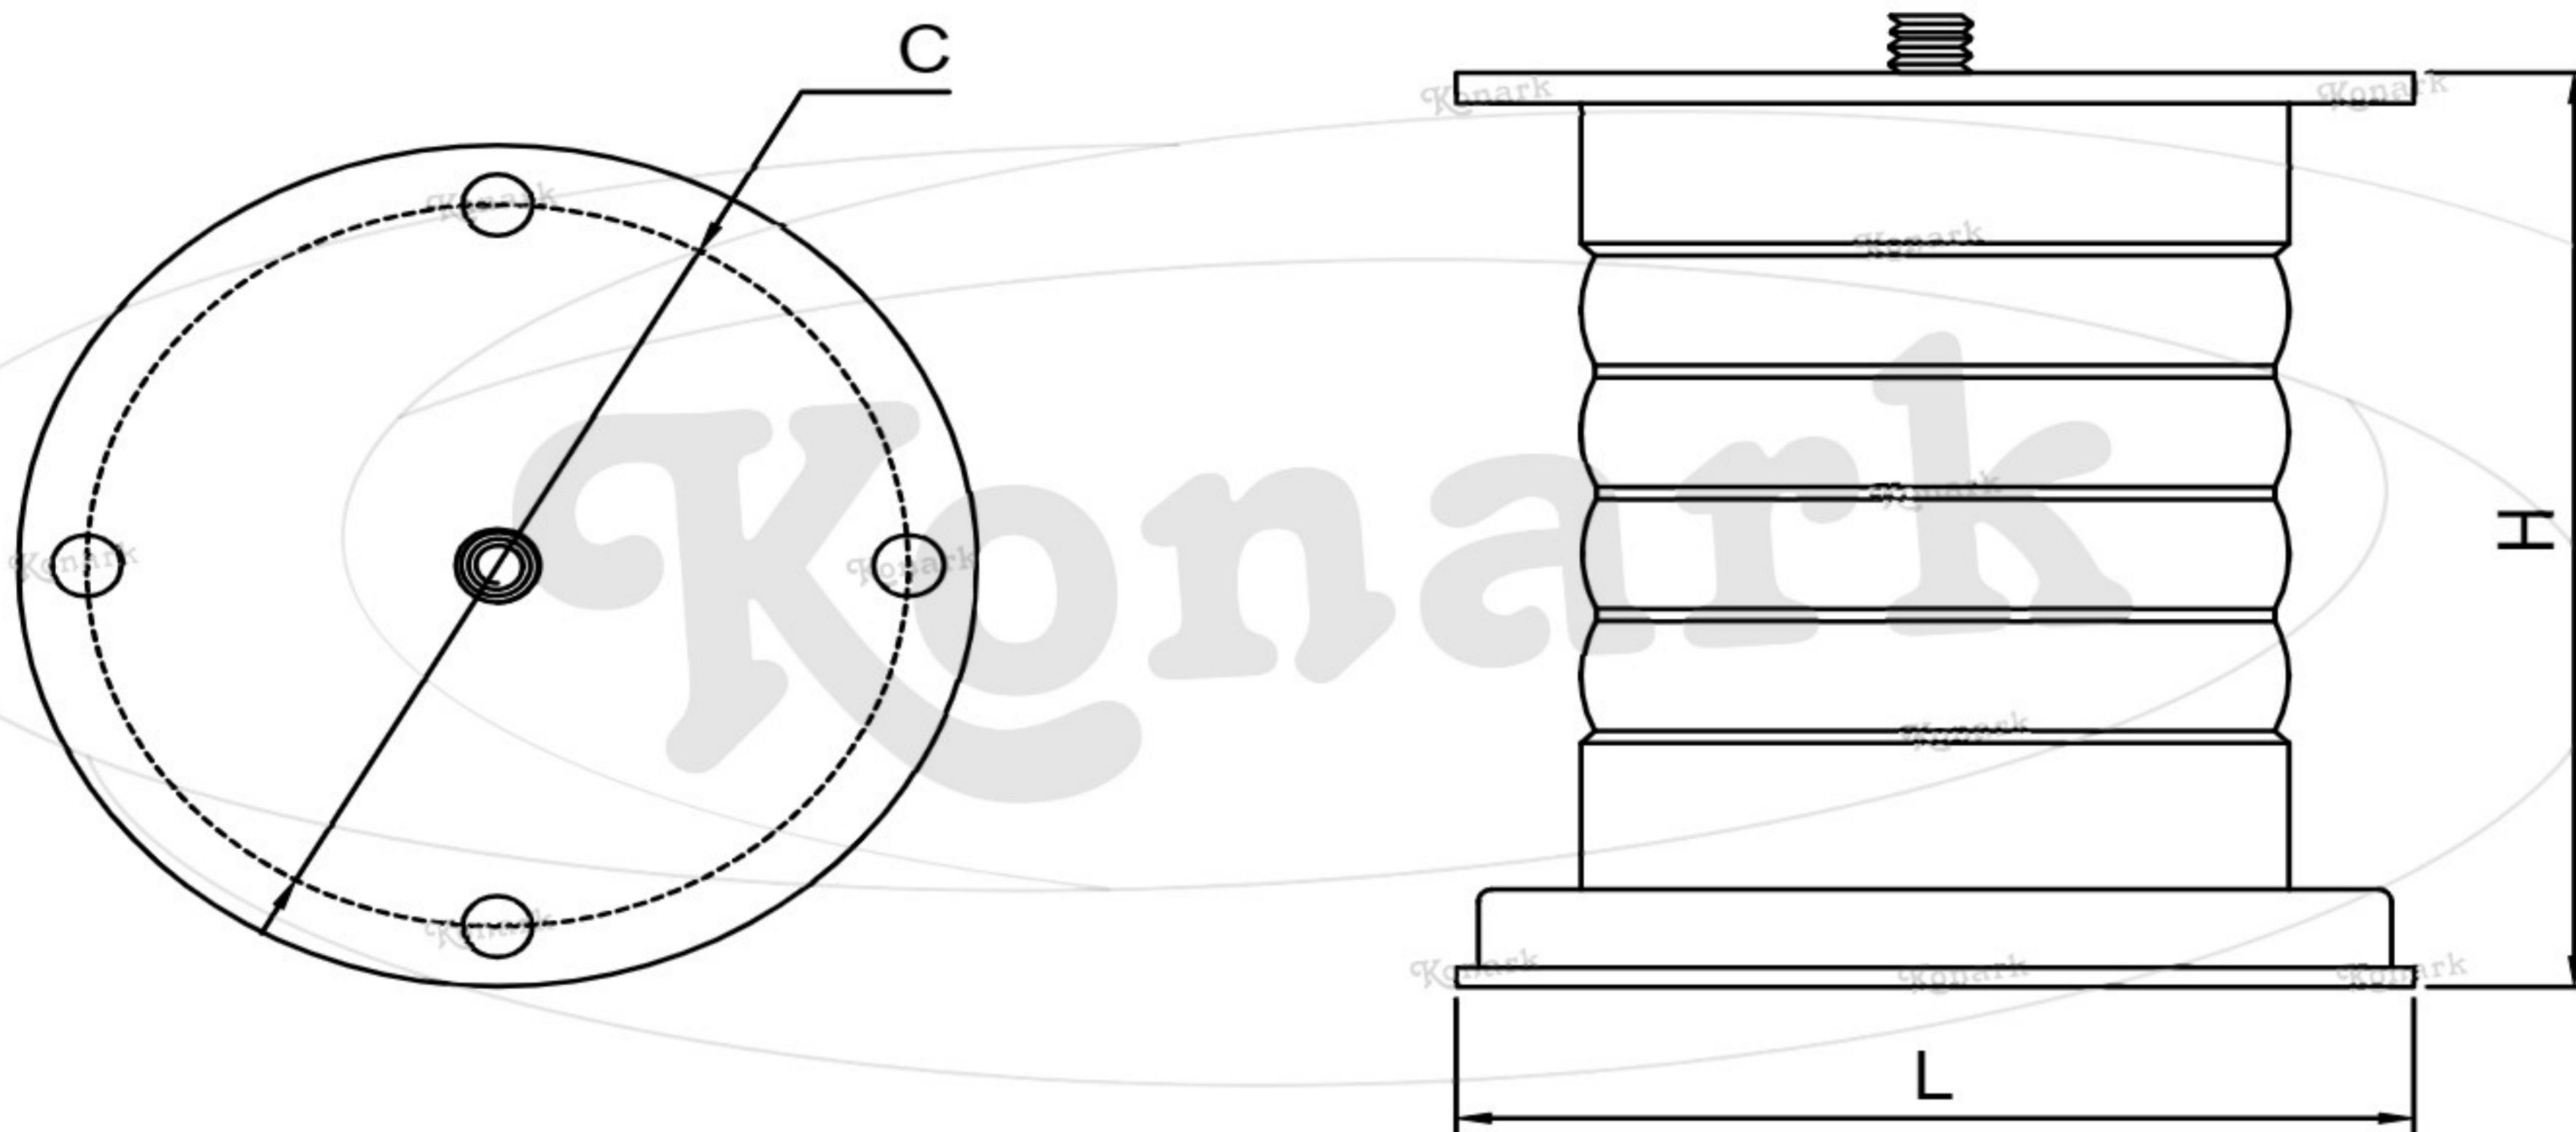

Model : SL-002

Finish	Size	Product Code	H	C
MT	75mm	SL-002 75	75	60
CP SP	100mm	SL-002 100	100	60
MC BM	125mm	SL-002 125	125	60
RG BA CA	150mm	SL-002 150	150	60

FINISH:

MT	CP	SP	MC	BM	RG	BA	CA
							
Matt	Chrome	Satin	Matt Chrome	Black Matt	Rose Gold	Brass Antique	Copper Antique