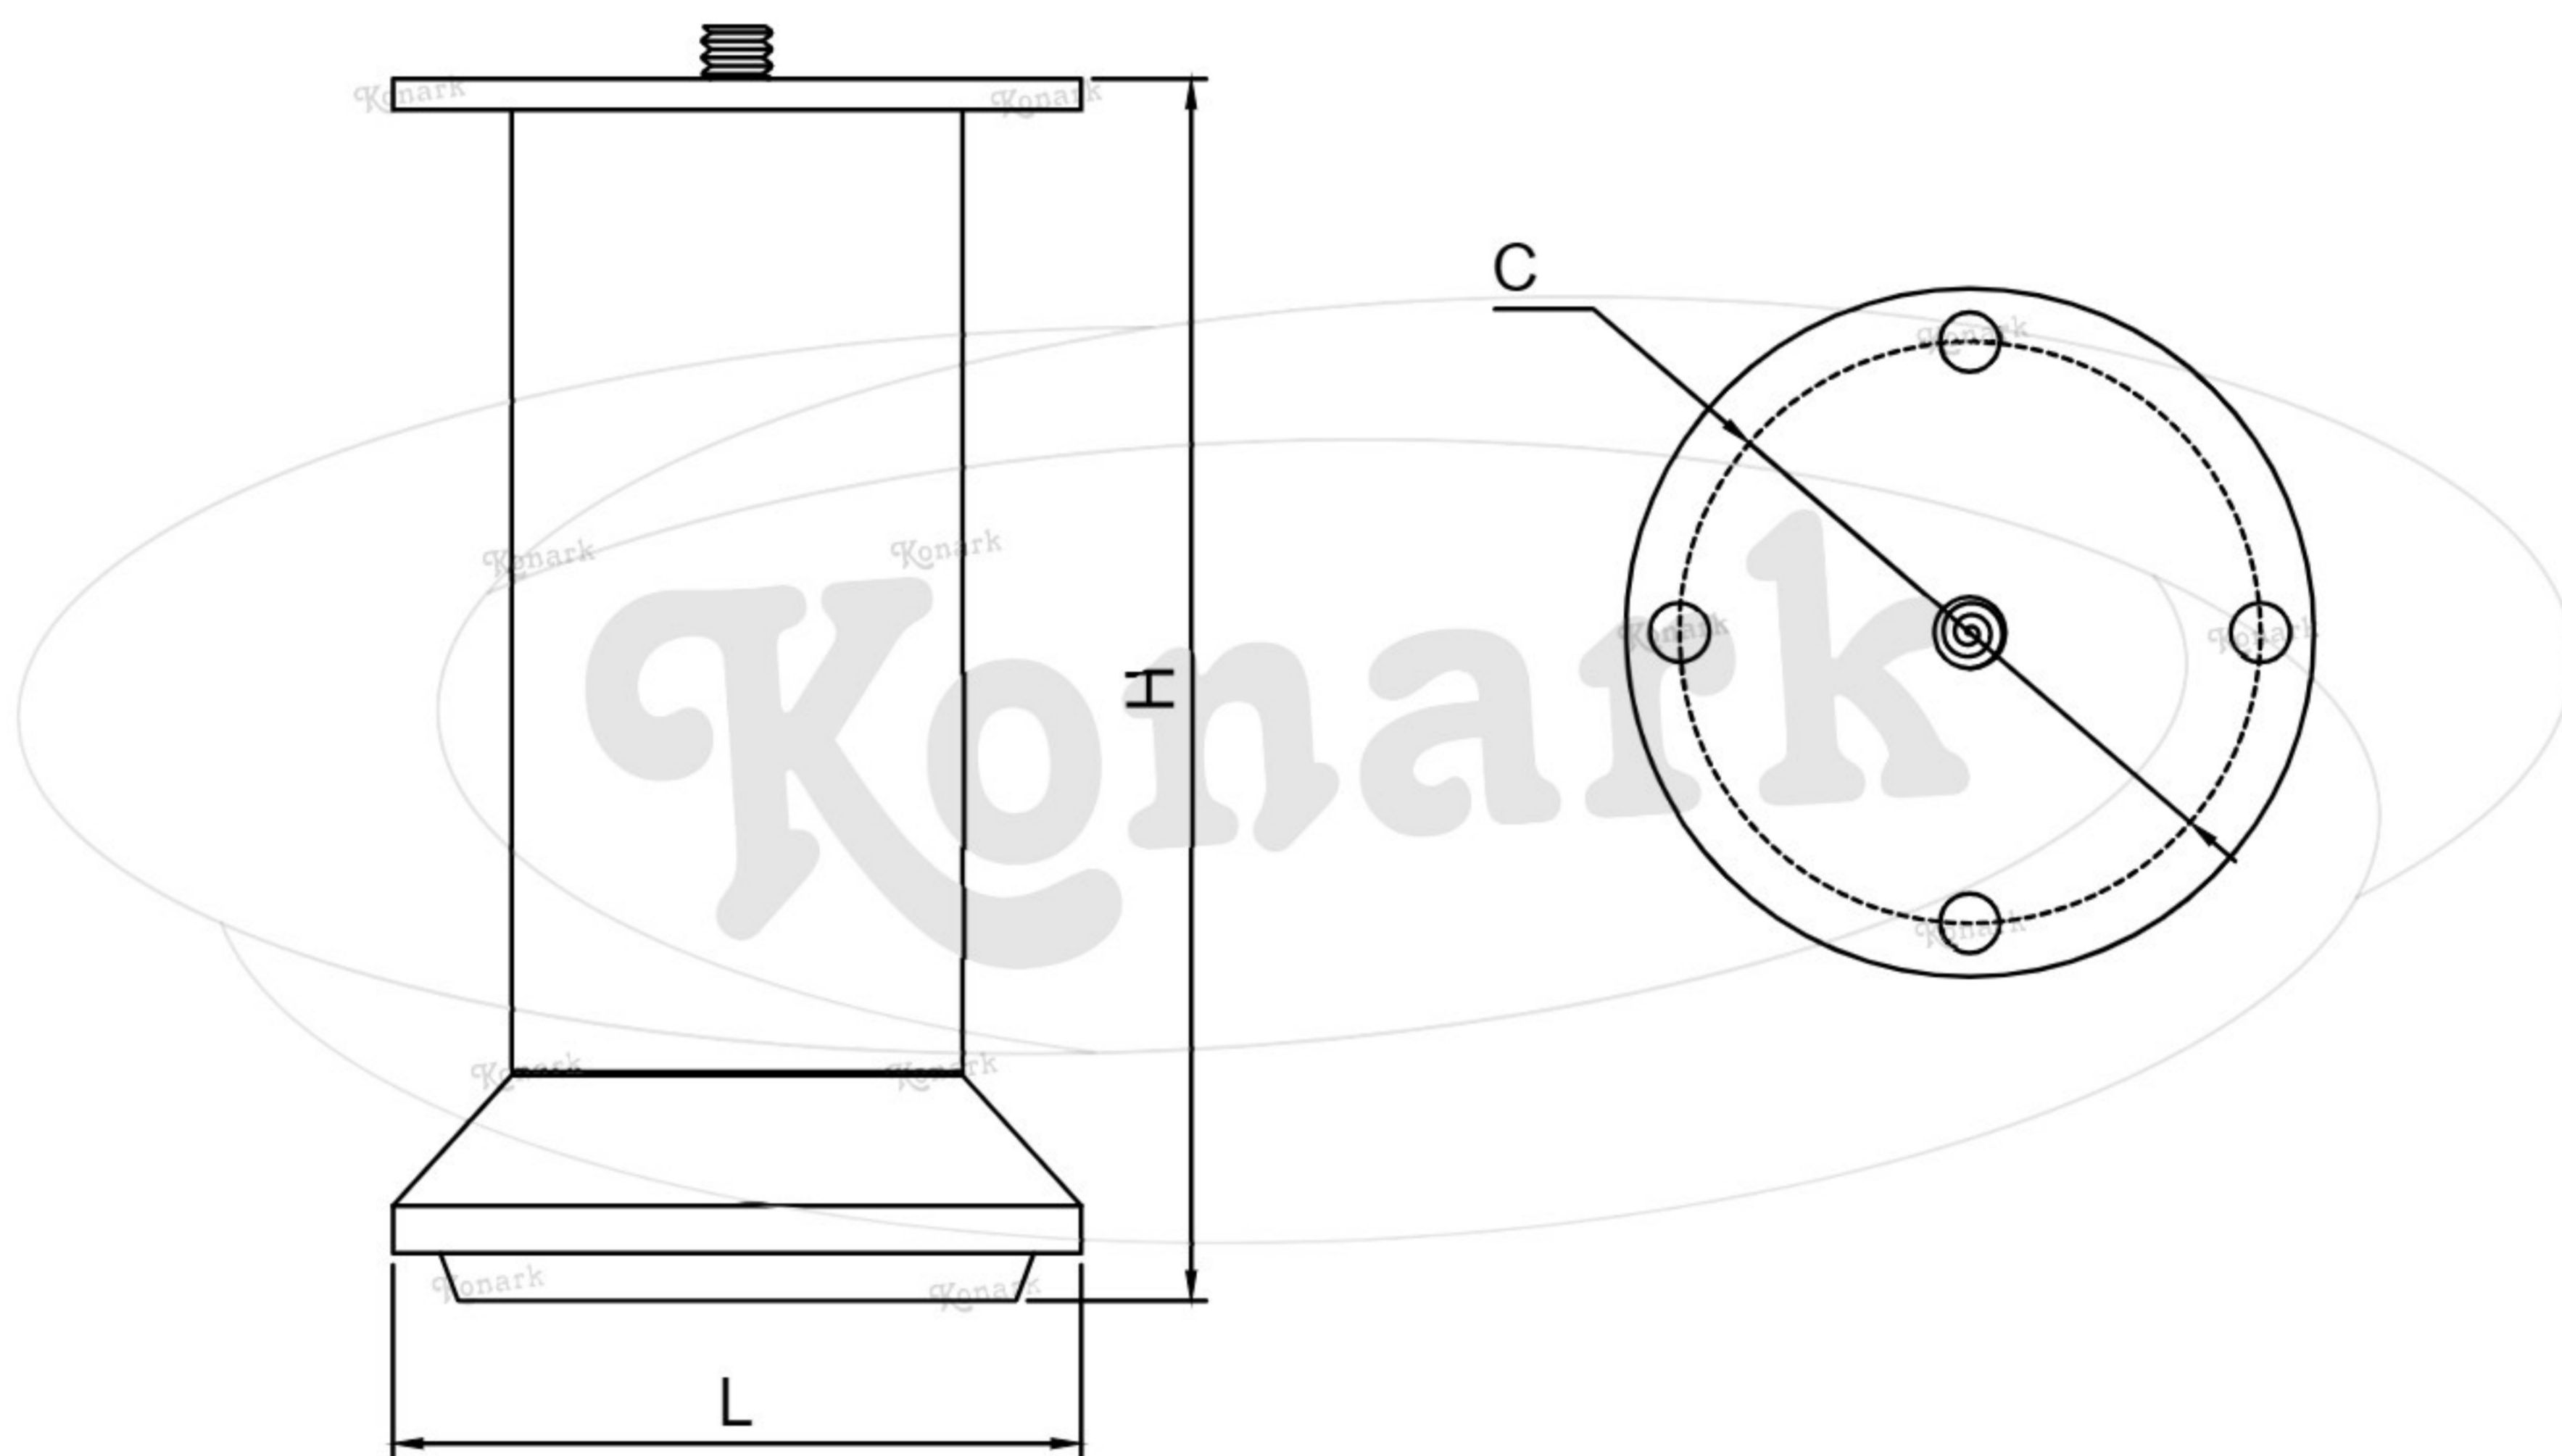

## Model : SL-020

Finish	Size	Product Code	H	C
MT	75mm	SL-020 75	75	50
CP				
SP	100mm	SL-020 100	100	50
MC				
BM				
RG	150mm	SL-020 150	150	50
BA				
CA				

**FINISH:**

MT	CP	SP	MC	BM	RG	BA	CA
							
Matt	Chrome	Satin	Matt Chrome	Black Matt	Rose Gold	Brass Antique	Copper Antique