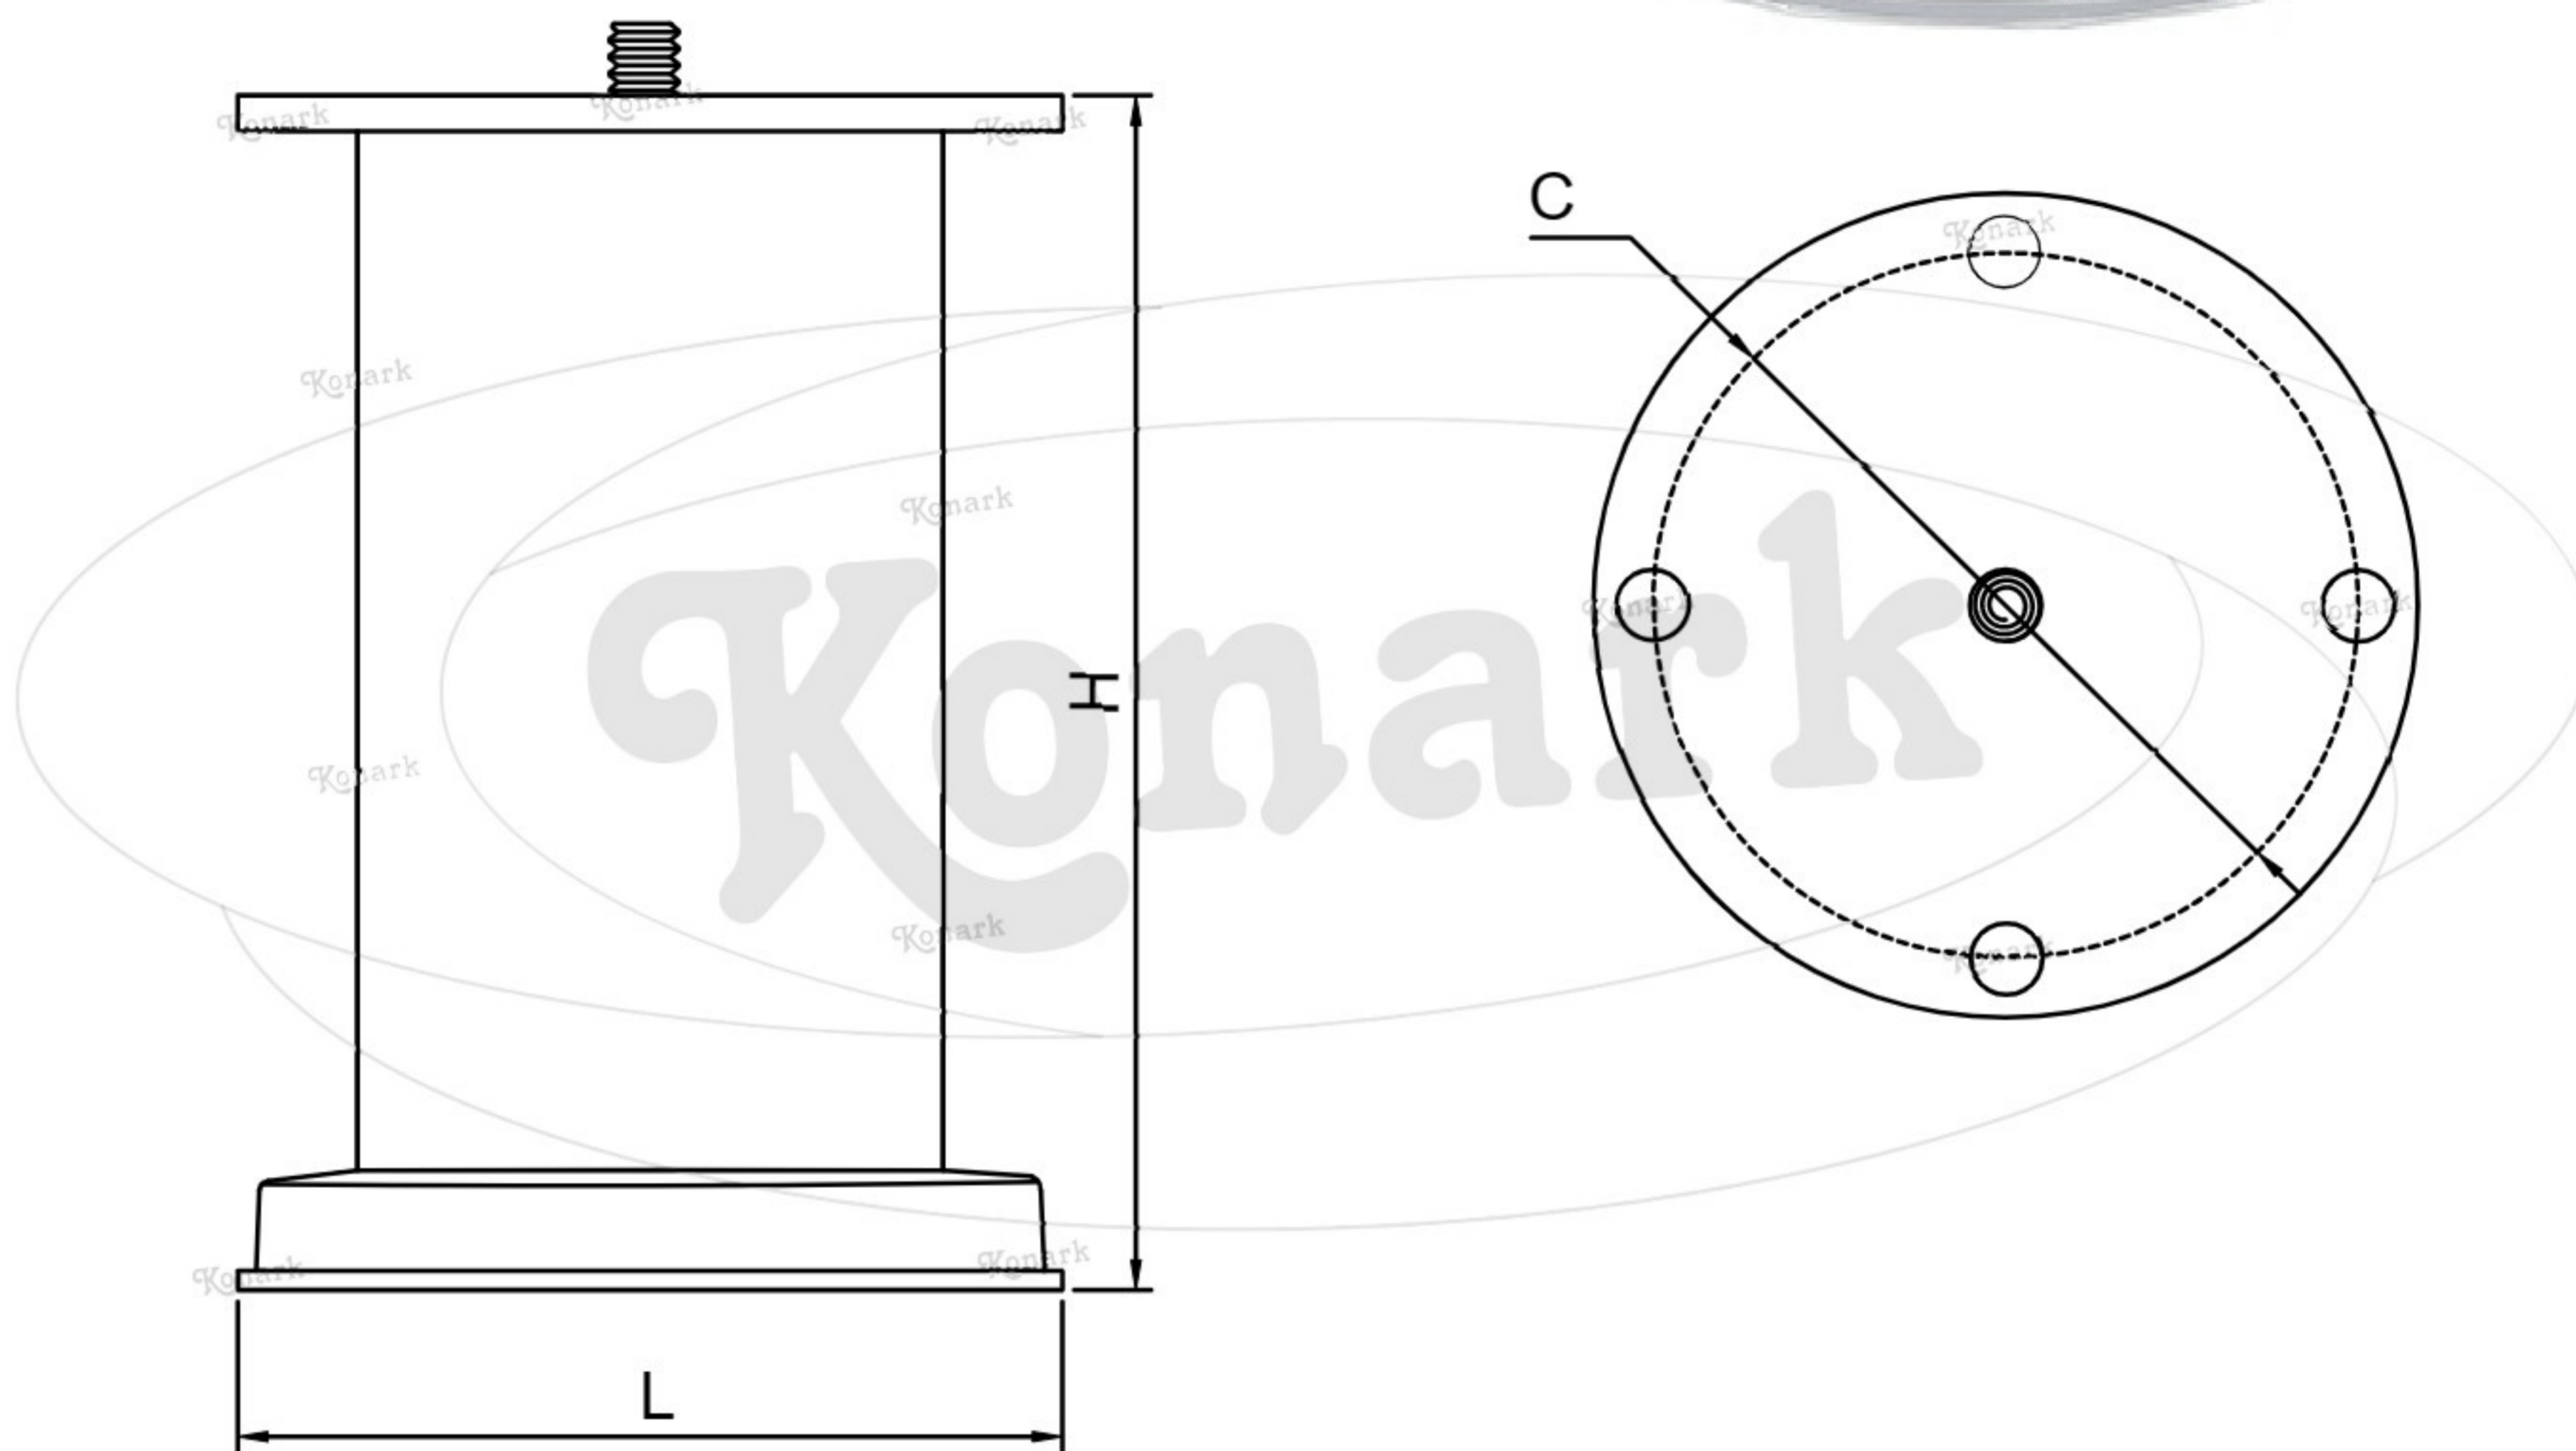

Model : SL-022

Finish	Size	Product Code	H	C
MT	75mm	SL-022 75	75	60
CP	100mm	SL-022 100	100	60
SP				
MC	125mm	SL-022 125	125	60
BM				
RG	150mm	SL-022 150	150	60
BA				
CA				

FINISH:

MT	CP	SP	MC	BM	RG	BA	CA
							
Matt	Chrome	Satin	Matt Chrome	Black Matt	Rose Gold	Brass Antique	Copper Antique