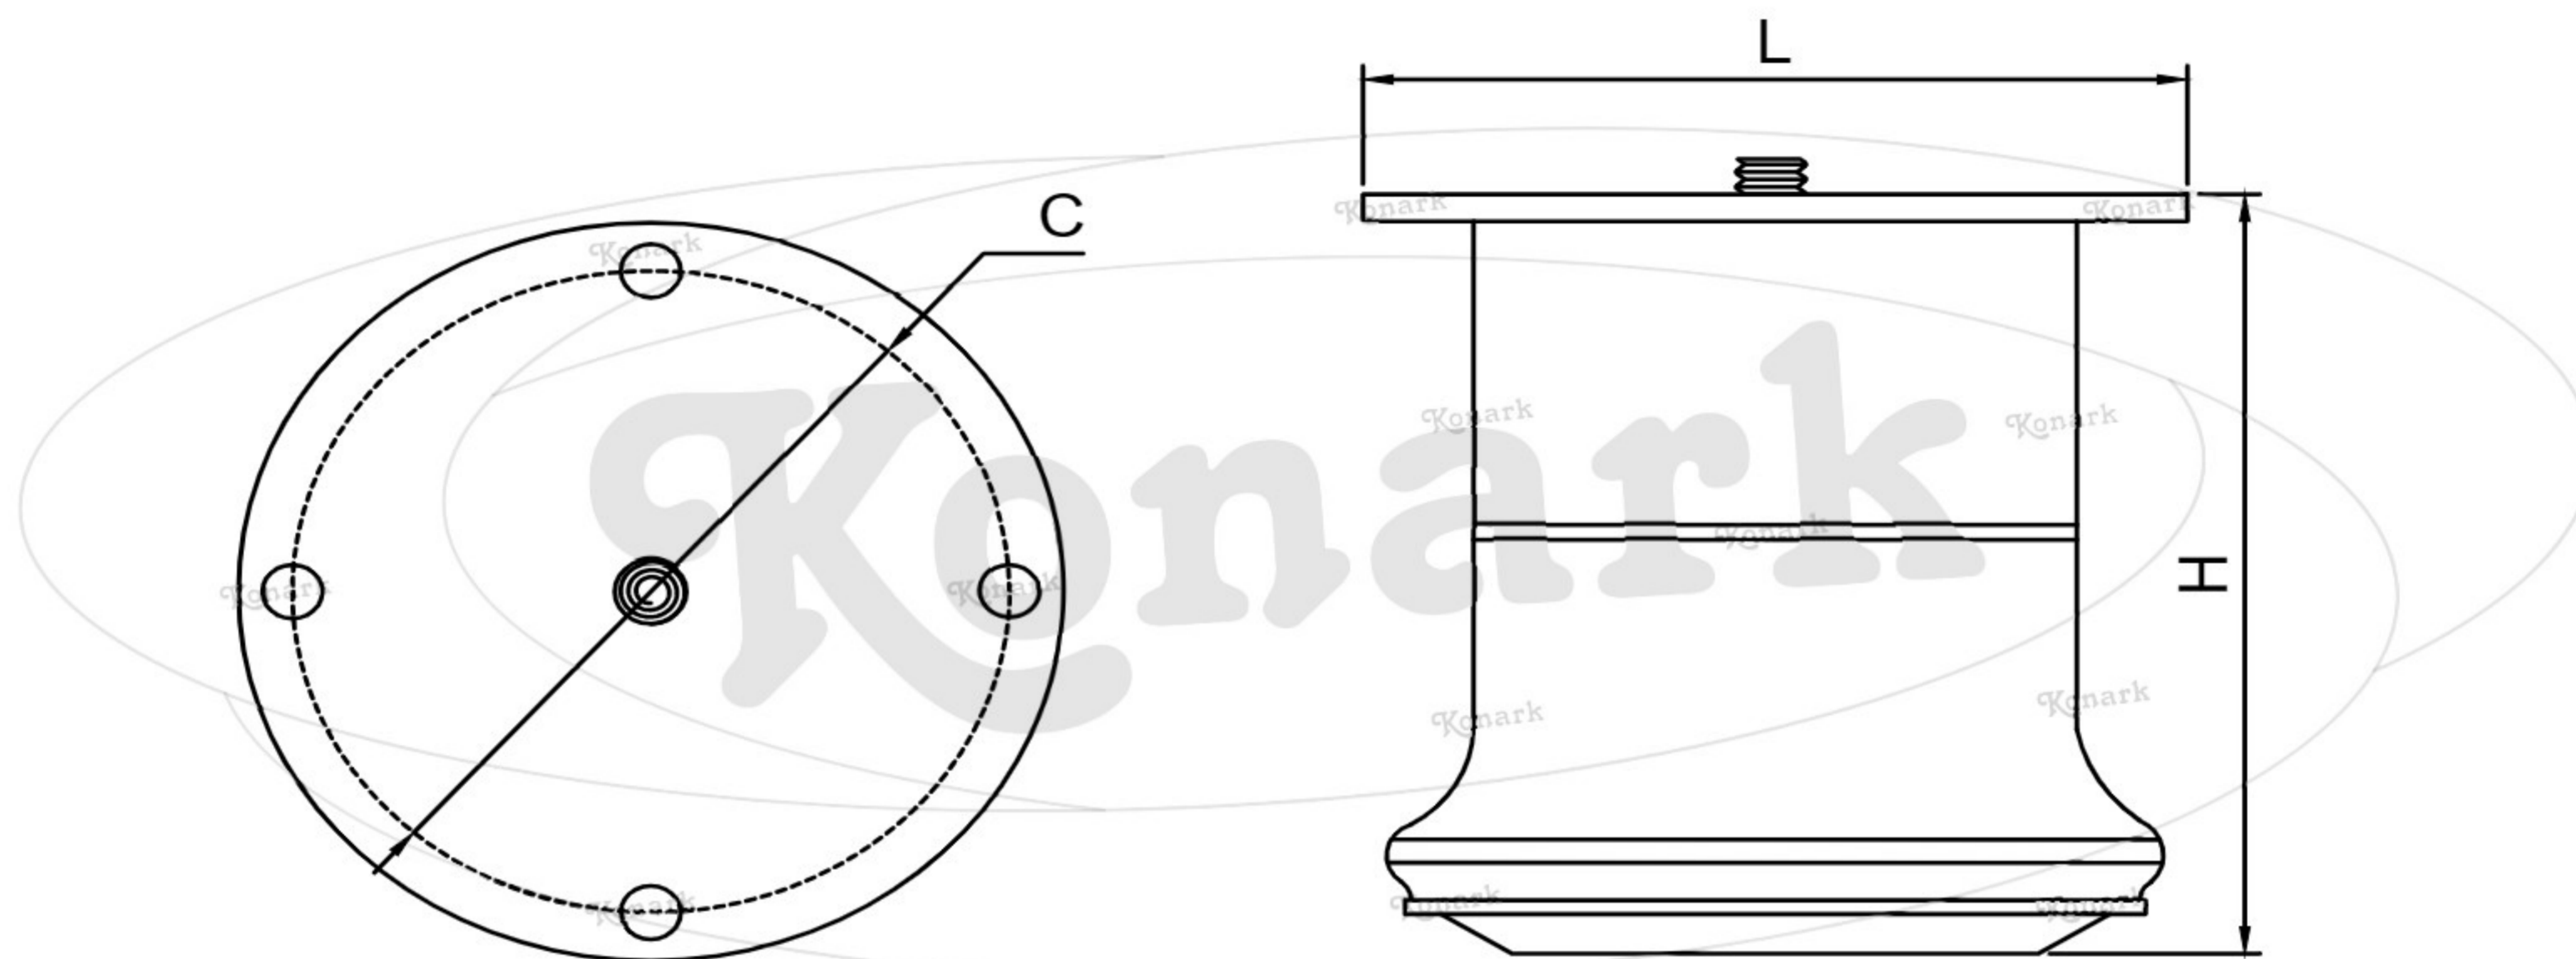

Model : SL-023

Finish	Size	Product Code	H	C
MT	75mm	SL-023 75	75	60
CP	100mm	SL-023 100	100	60
SP				
MC	125mm	SL-023 125	125	60
BM	150mm	SL-023 150	150	60
RG				
BA				
CA				

FINISH:

MT	CP	SP	MC	BM	RG	BA	CA
							
Matt	Chrome	Satin	Matt Chrome	Black Matt	Rose Gold	Brass Antique	Copper Antique