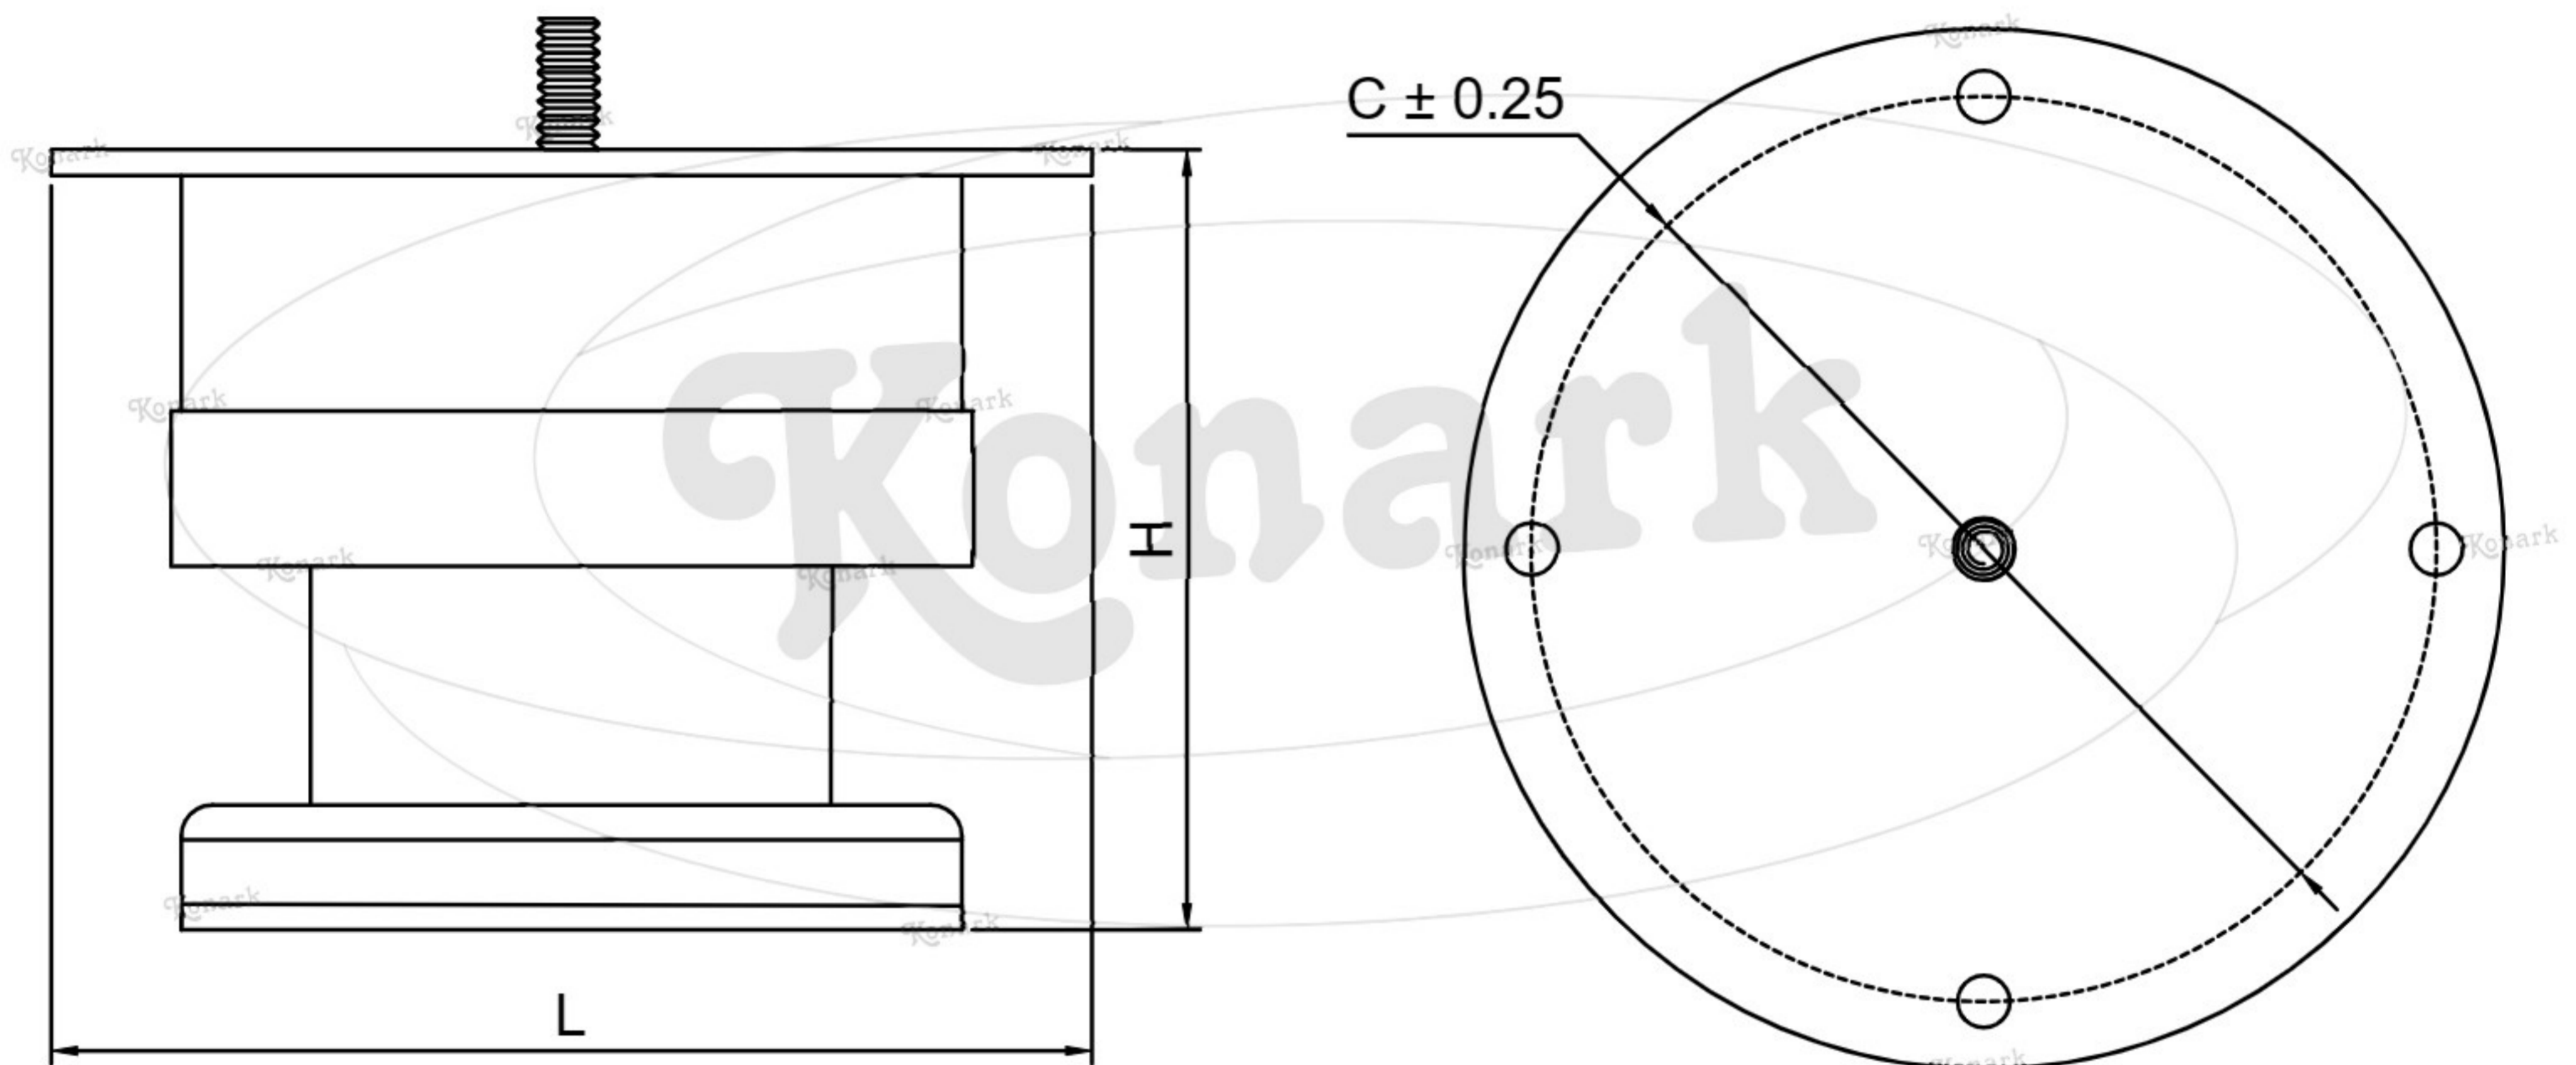

## Model : SL-024

Finish	Size	Product Code	H	C
MT	75mm	SL-024 75	75	87
CP	100mm	SL-024 100	100	87
SP				
MC	125mm	SL-024 125	125	87
BM	150mm	SL-024 150	150	87
RG				
BA				
CA				

**FINISH:**

MT	CP	SP	MC	BM	RG	BA	CA
							
Matt	Chrome	Satin	Matt Chrome	Black Matt	Rose Gold	Brass Antique	Copper Antique