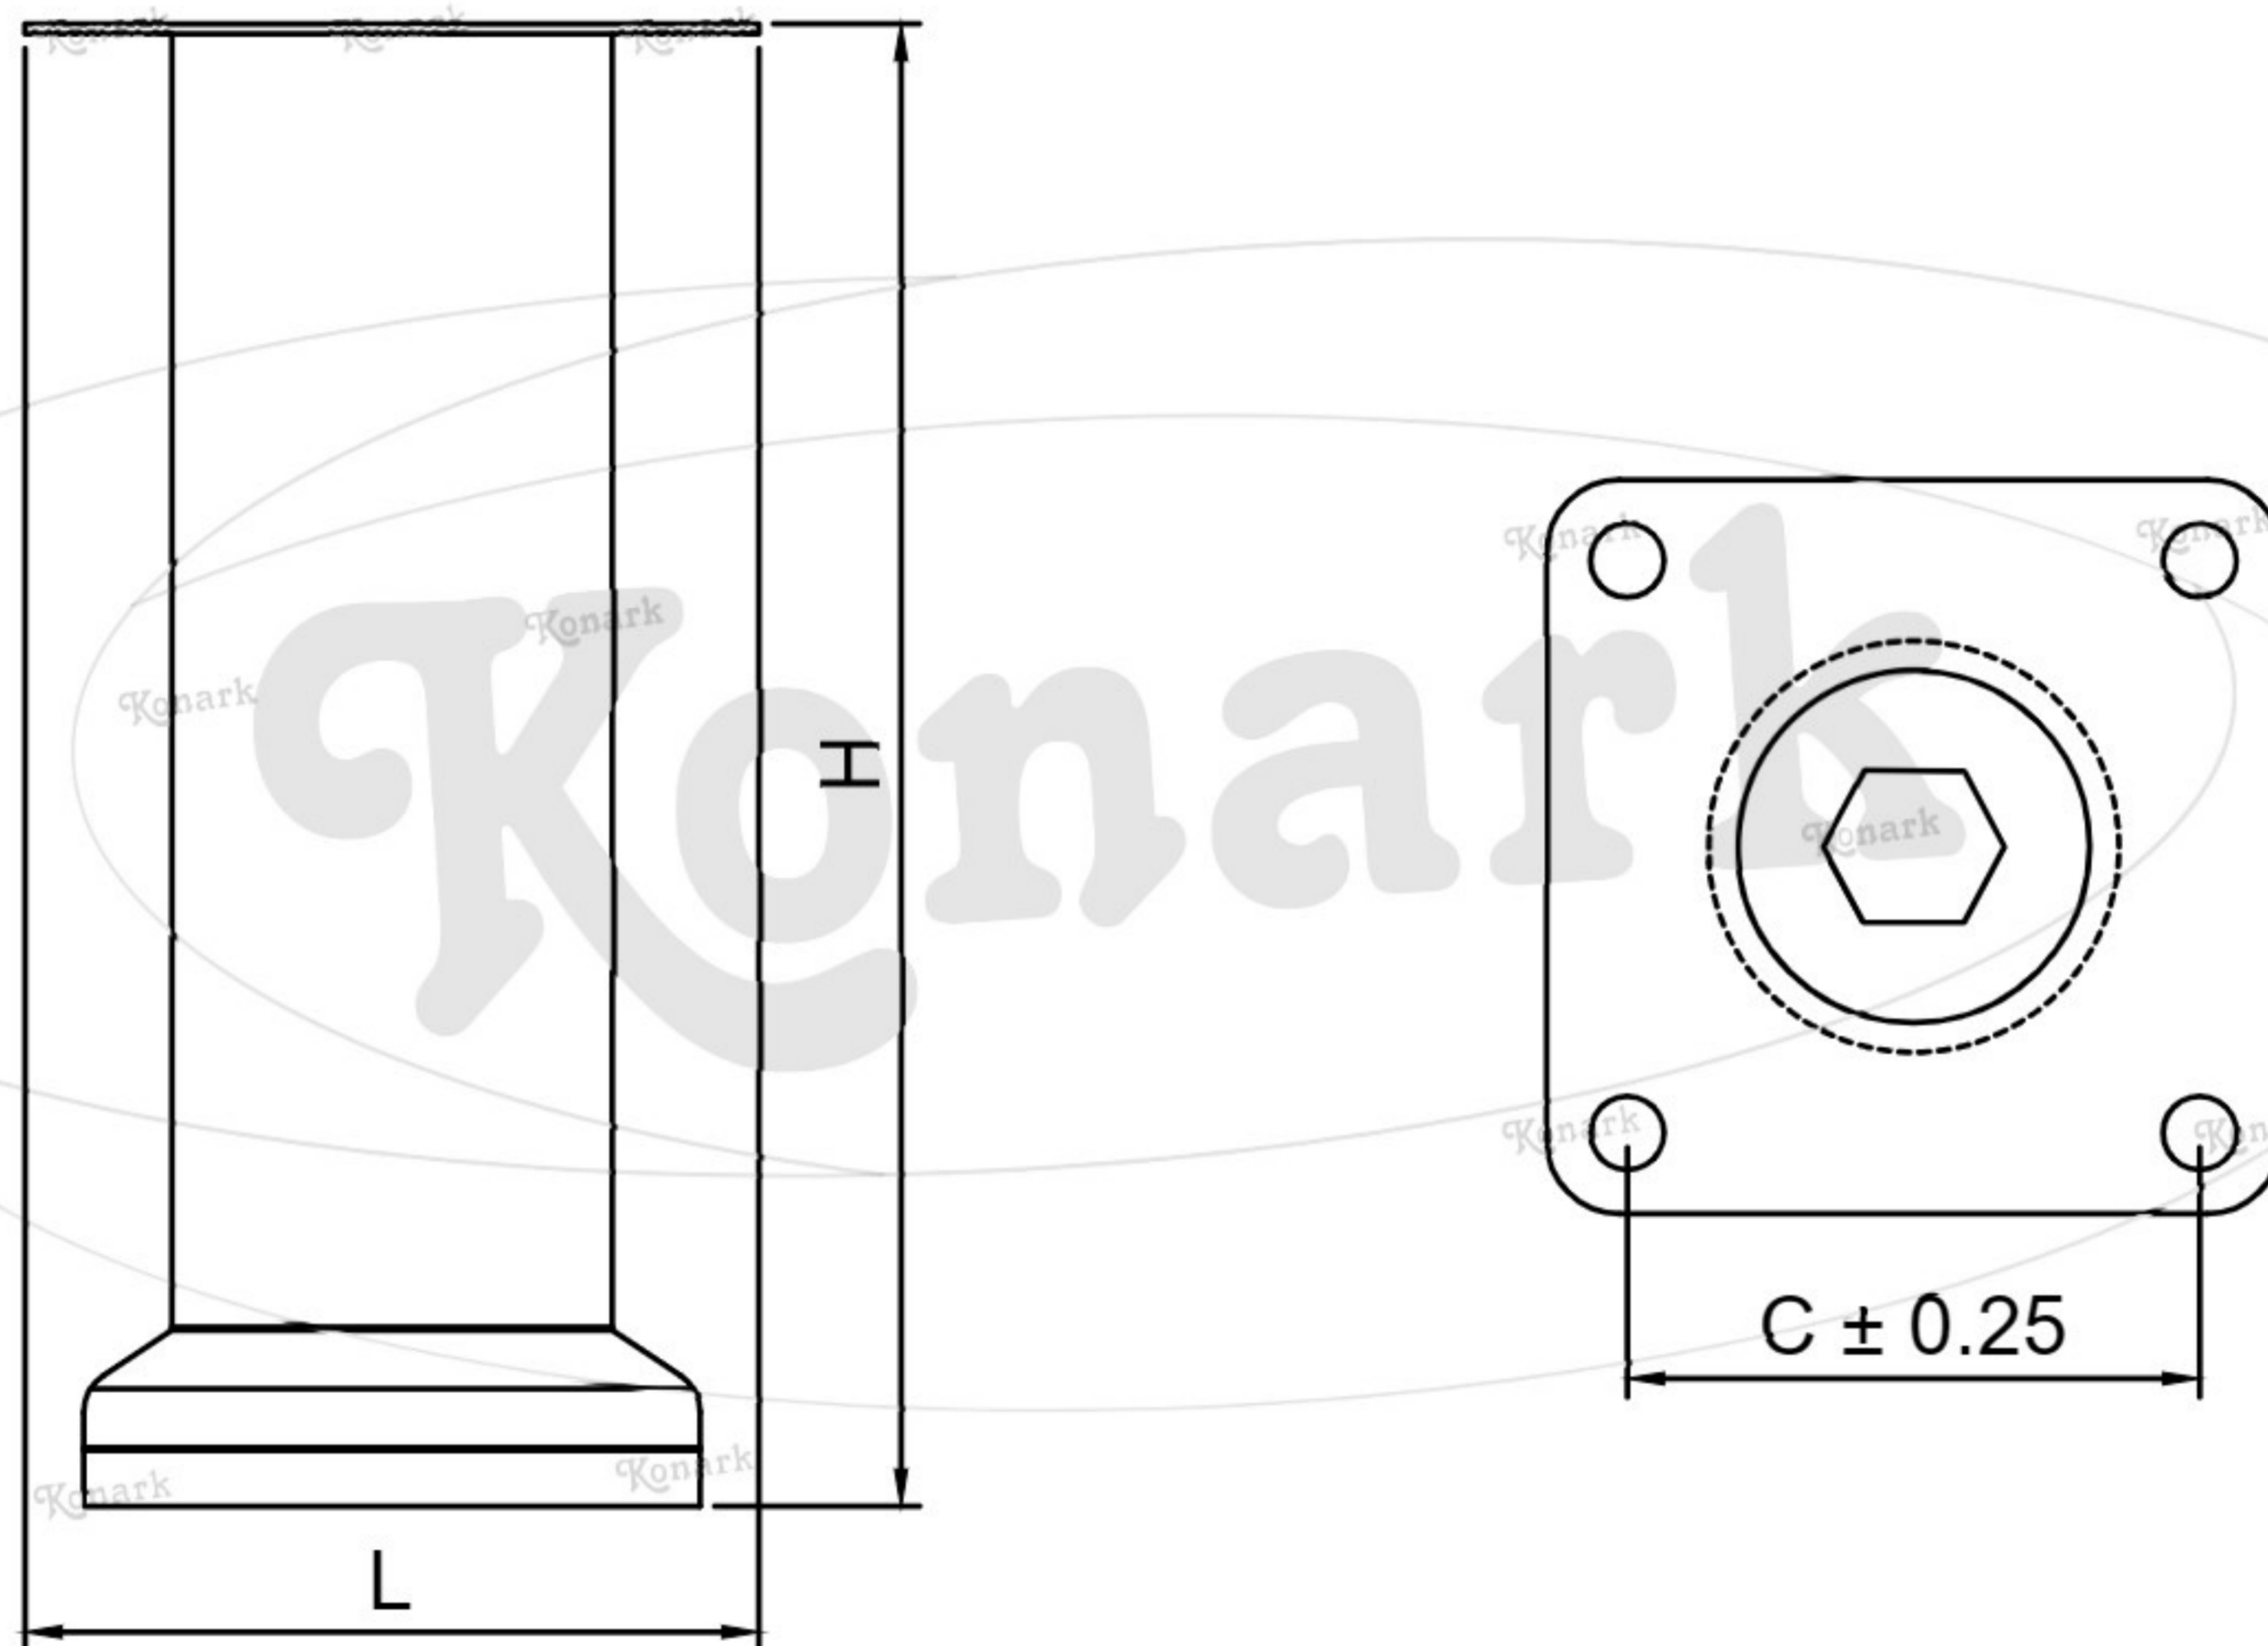

Model : SL-026

Finish	Size	Product Code	H	C
MT	75mm	SL-026 75	75	40
CP SP	100mm	SL-026 100	100	40
MC BM	125mm	SL-026 125	125	40
RG BA CA	150mm	SL-026 150	150	40

FINISH:

MT	CP	SP	MC	BM	RG	BA	CA
							
Matt	Chrome	Satin	Matt Chrome	Black Matt	Rose Gold	Brass Antique	Copper Antique