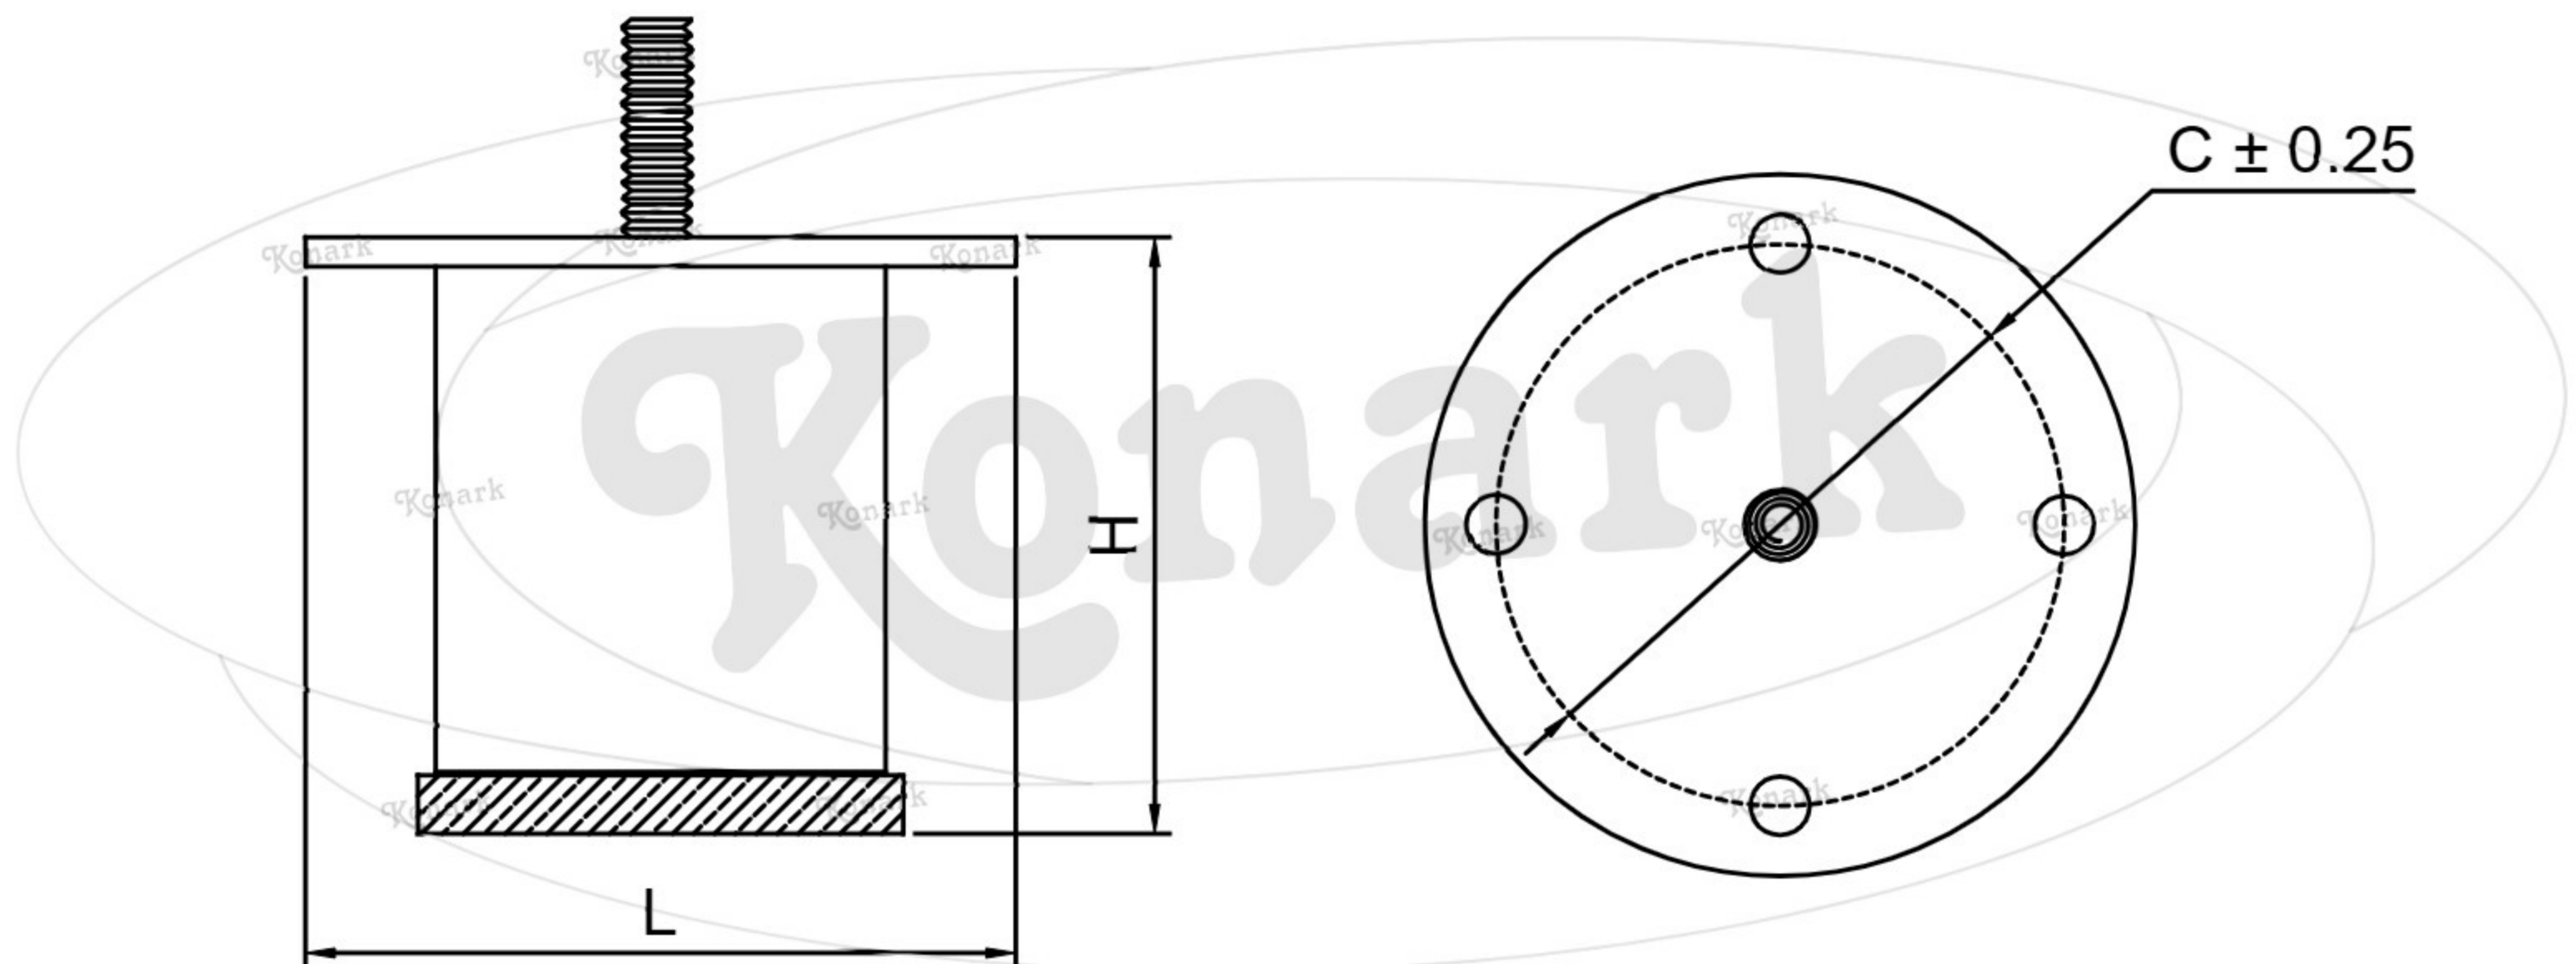

Model : SL-027

Finish	Size	Product Code	H	C
MT	75mm	SL-027 75	75	48
CP	100mm	SL-027 100	100	48
SP				
MC	125mm	SL-027 125	125	48
BM				
RG	150mm	SL-027 150	150	48
BA				
CA				

FINISH:

MT	CP	SP	MC	BM	RG	BA	CA
							
Matt	Chrome	Satin	Matt Chrome	Black Matt	Rose Gold	Brass Antique	Copper Antique