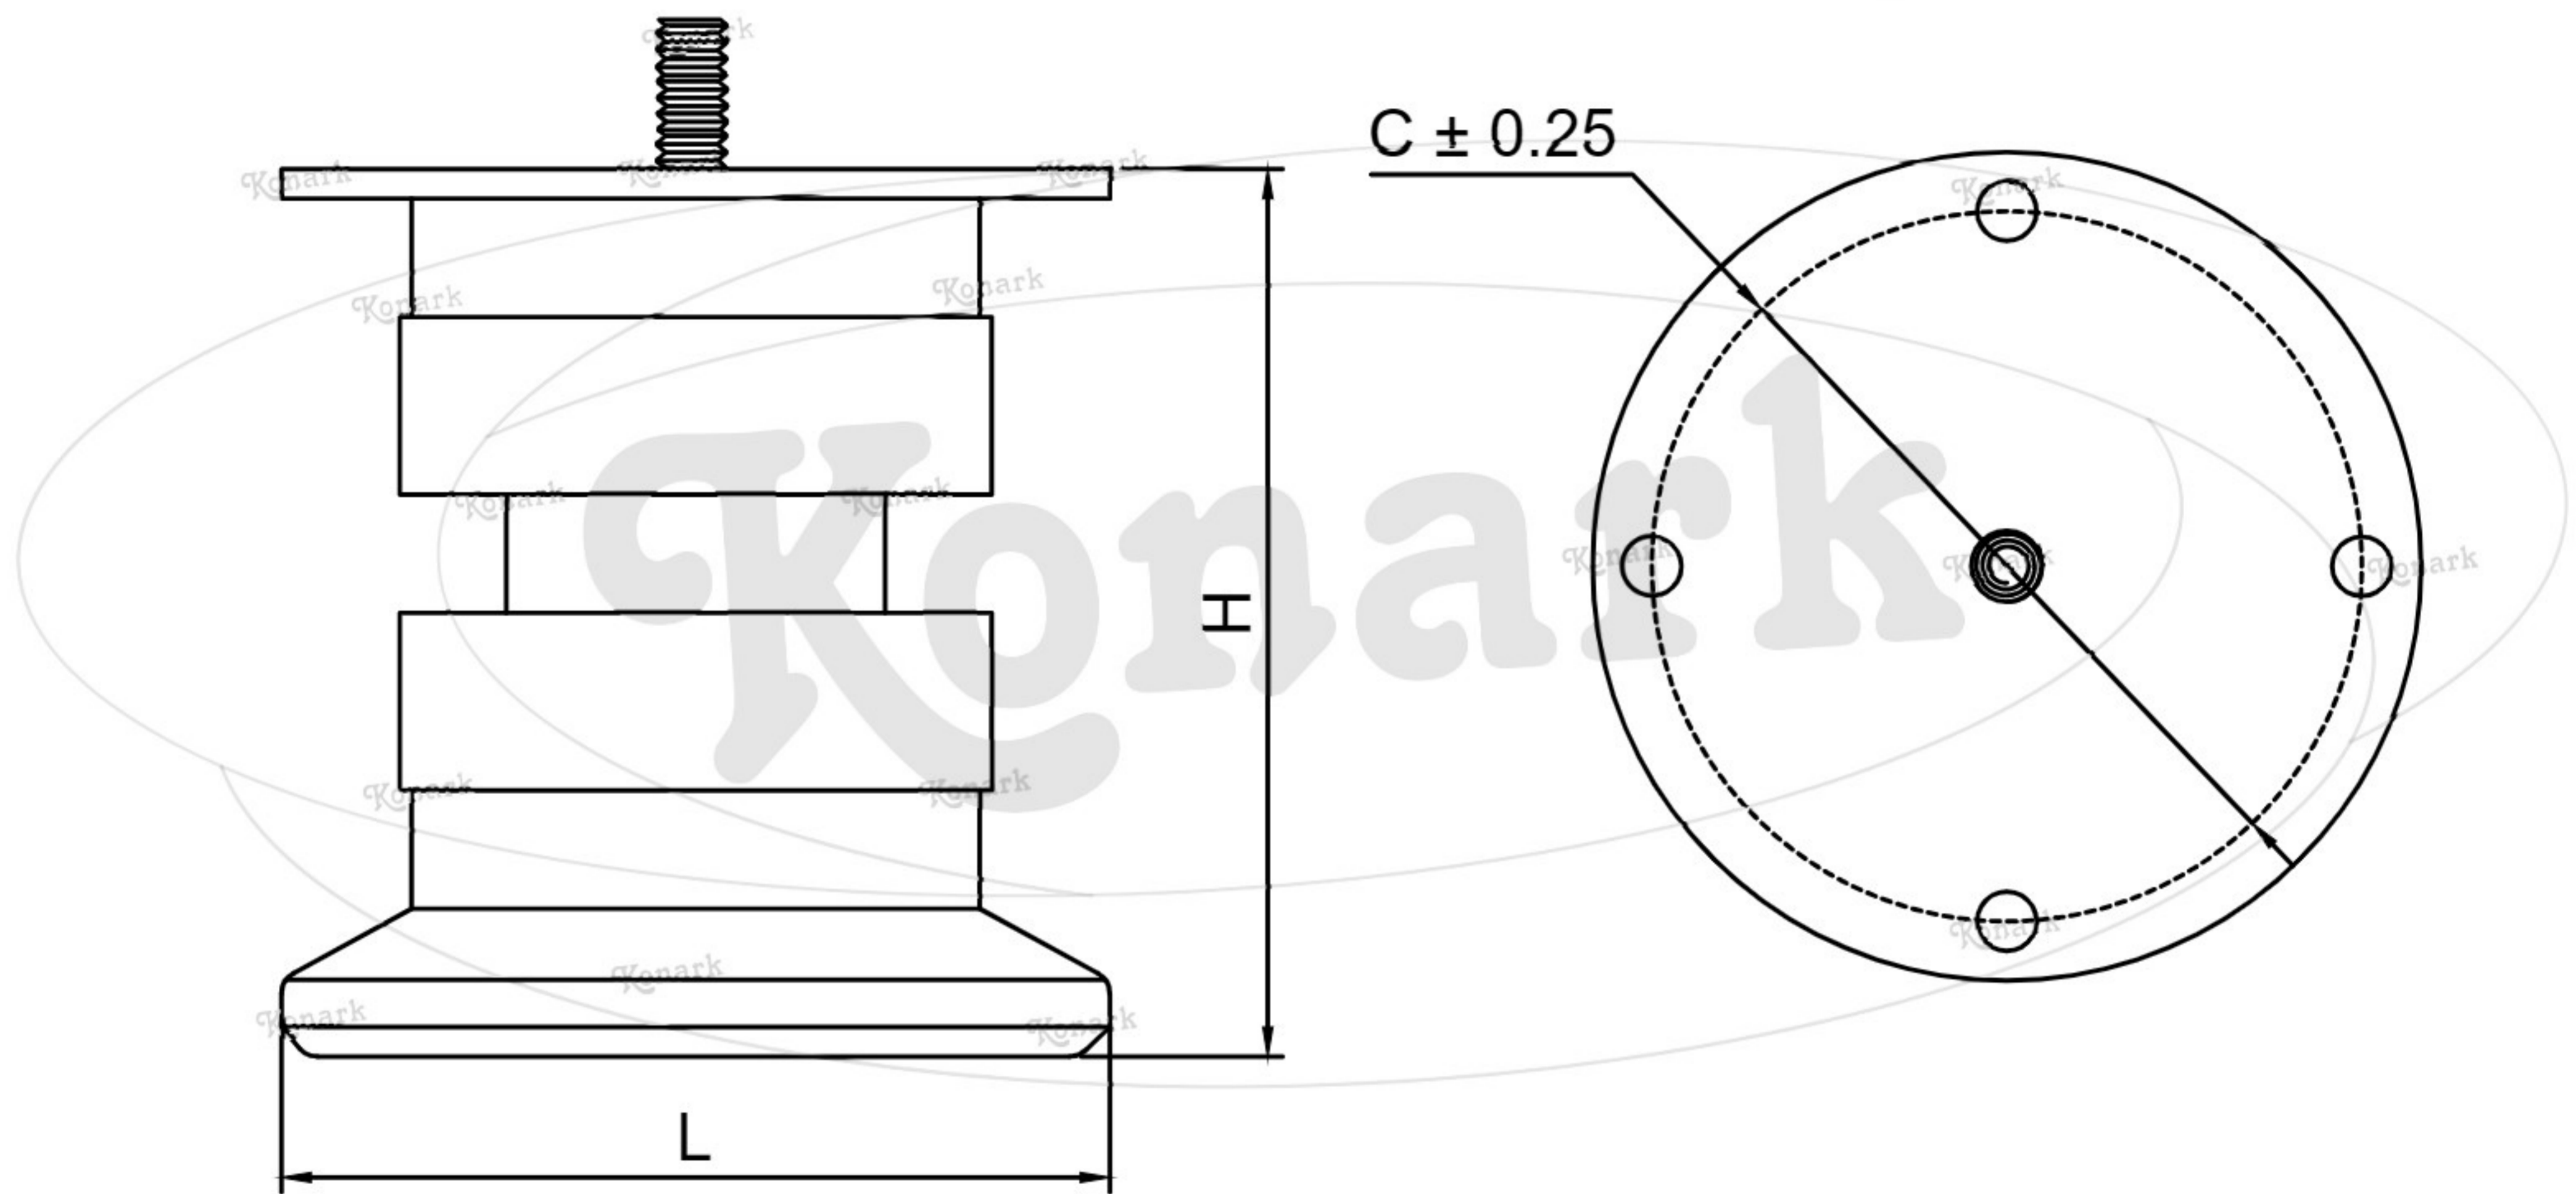

## Model : SL-028

Finish	Size	Product Code	H	C
MT	75mm	SL-028 75	75	60
CP	100mm	SL-028 100	100	60
SP				
MC	125mm	SL-028 125	125	60
BM				
RG	150mm	SL-028 150	150	60
BA				
CA				

**FINISH:**

MT	CP	SP	MC	BM	RG	BA	CA
							
Matt	Chrome	Satin	Matt Chrome	Black Matt	Rose Gold	Brass Antique	Copper Antique