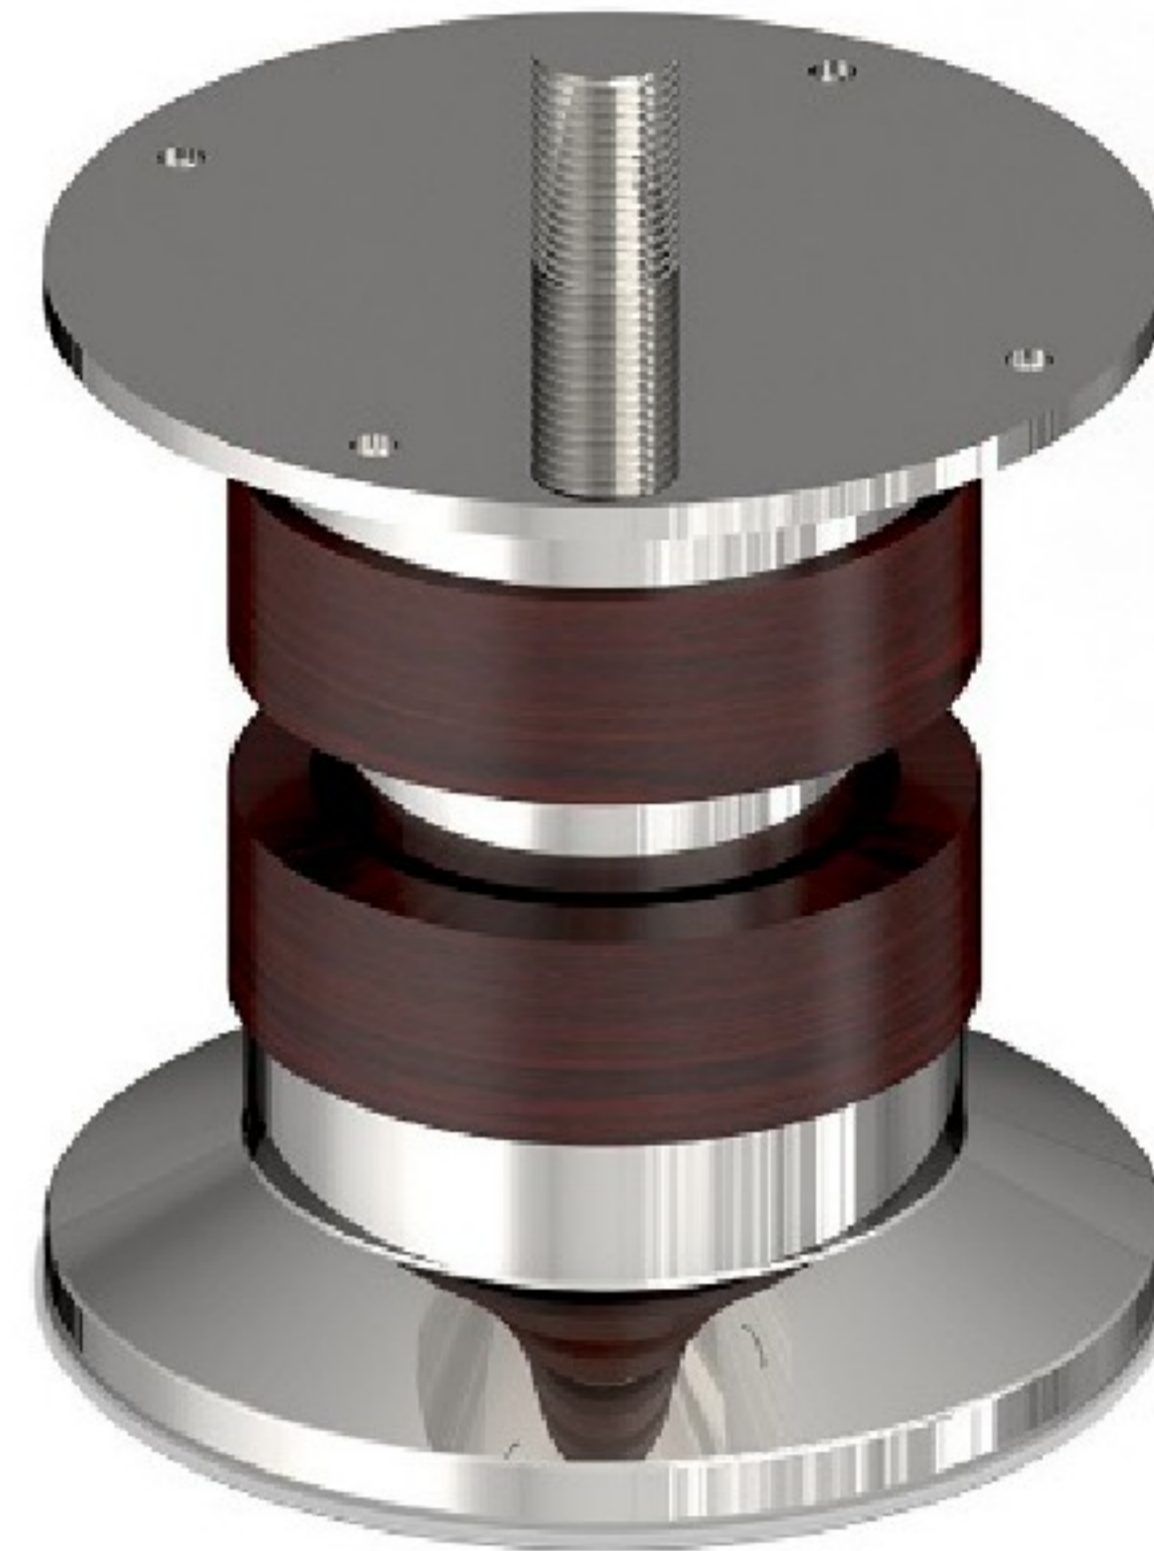

## Model : SL-028

Finish	Size	Product Code	H	C
MT	75mm	SL-028 75	75	60
CP	100mm	SL-028 100	100	60
SP				
MC	125mm	SL-028 125	125	60
BM				
RG	150mm	SL-028 150	150	60
BA				
CA				

**FINISH:**

MT	CP	SP	MC	BM	RG	BA	CA
							
Matt	Chrome	Satin	Matt Chrome	Black Matt	Rose Gold	Brass Antique	Copper Antique