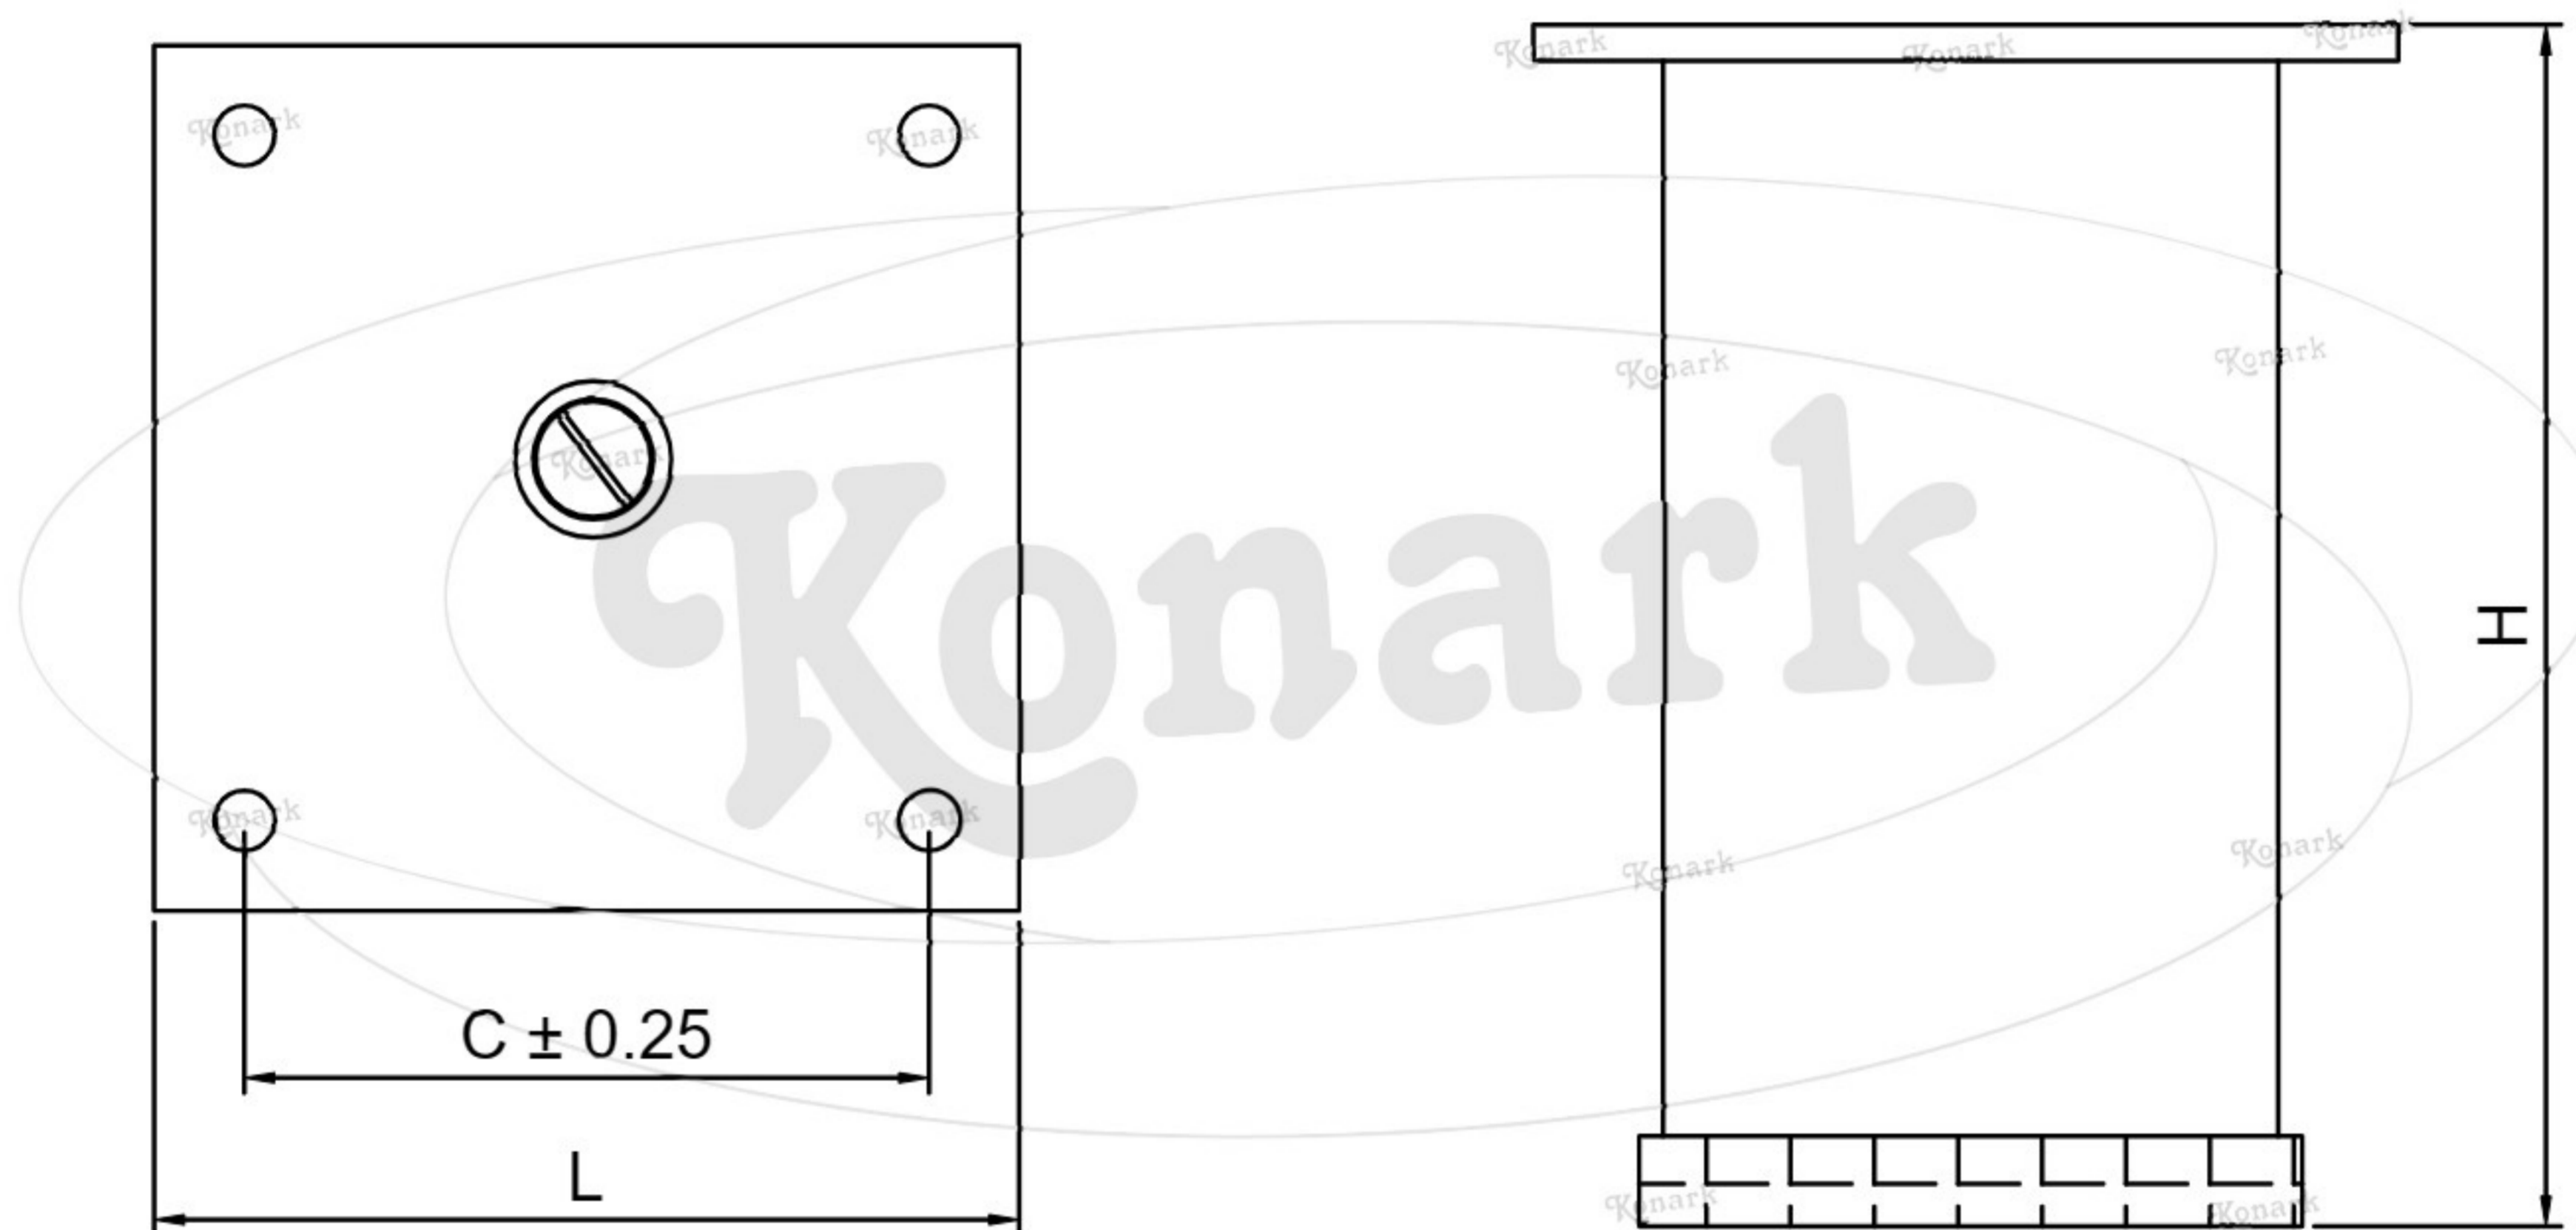

## Model : SL-003

Finish	Size	Product Code	H	C
MT	75mm	SL-003 75	75	57
CP	100mm	SL-003 100	100	57
SP				
MC	125mm	SL-003 125	125	57
BM	150mm	SL-003 150	150	57
RG				
BA				
CA				

**FINISH:**

MT	CP	SP	MC	BM	RG	BA	CA
							
Matt	Chrome	Satin	Matt Chrome	Black Matt	Rose Gold	Brass Antique	Copper Antique