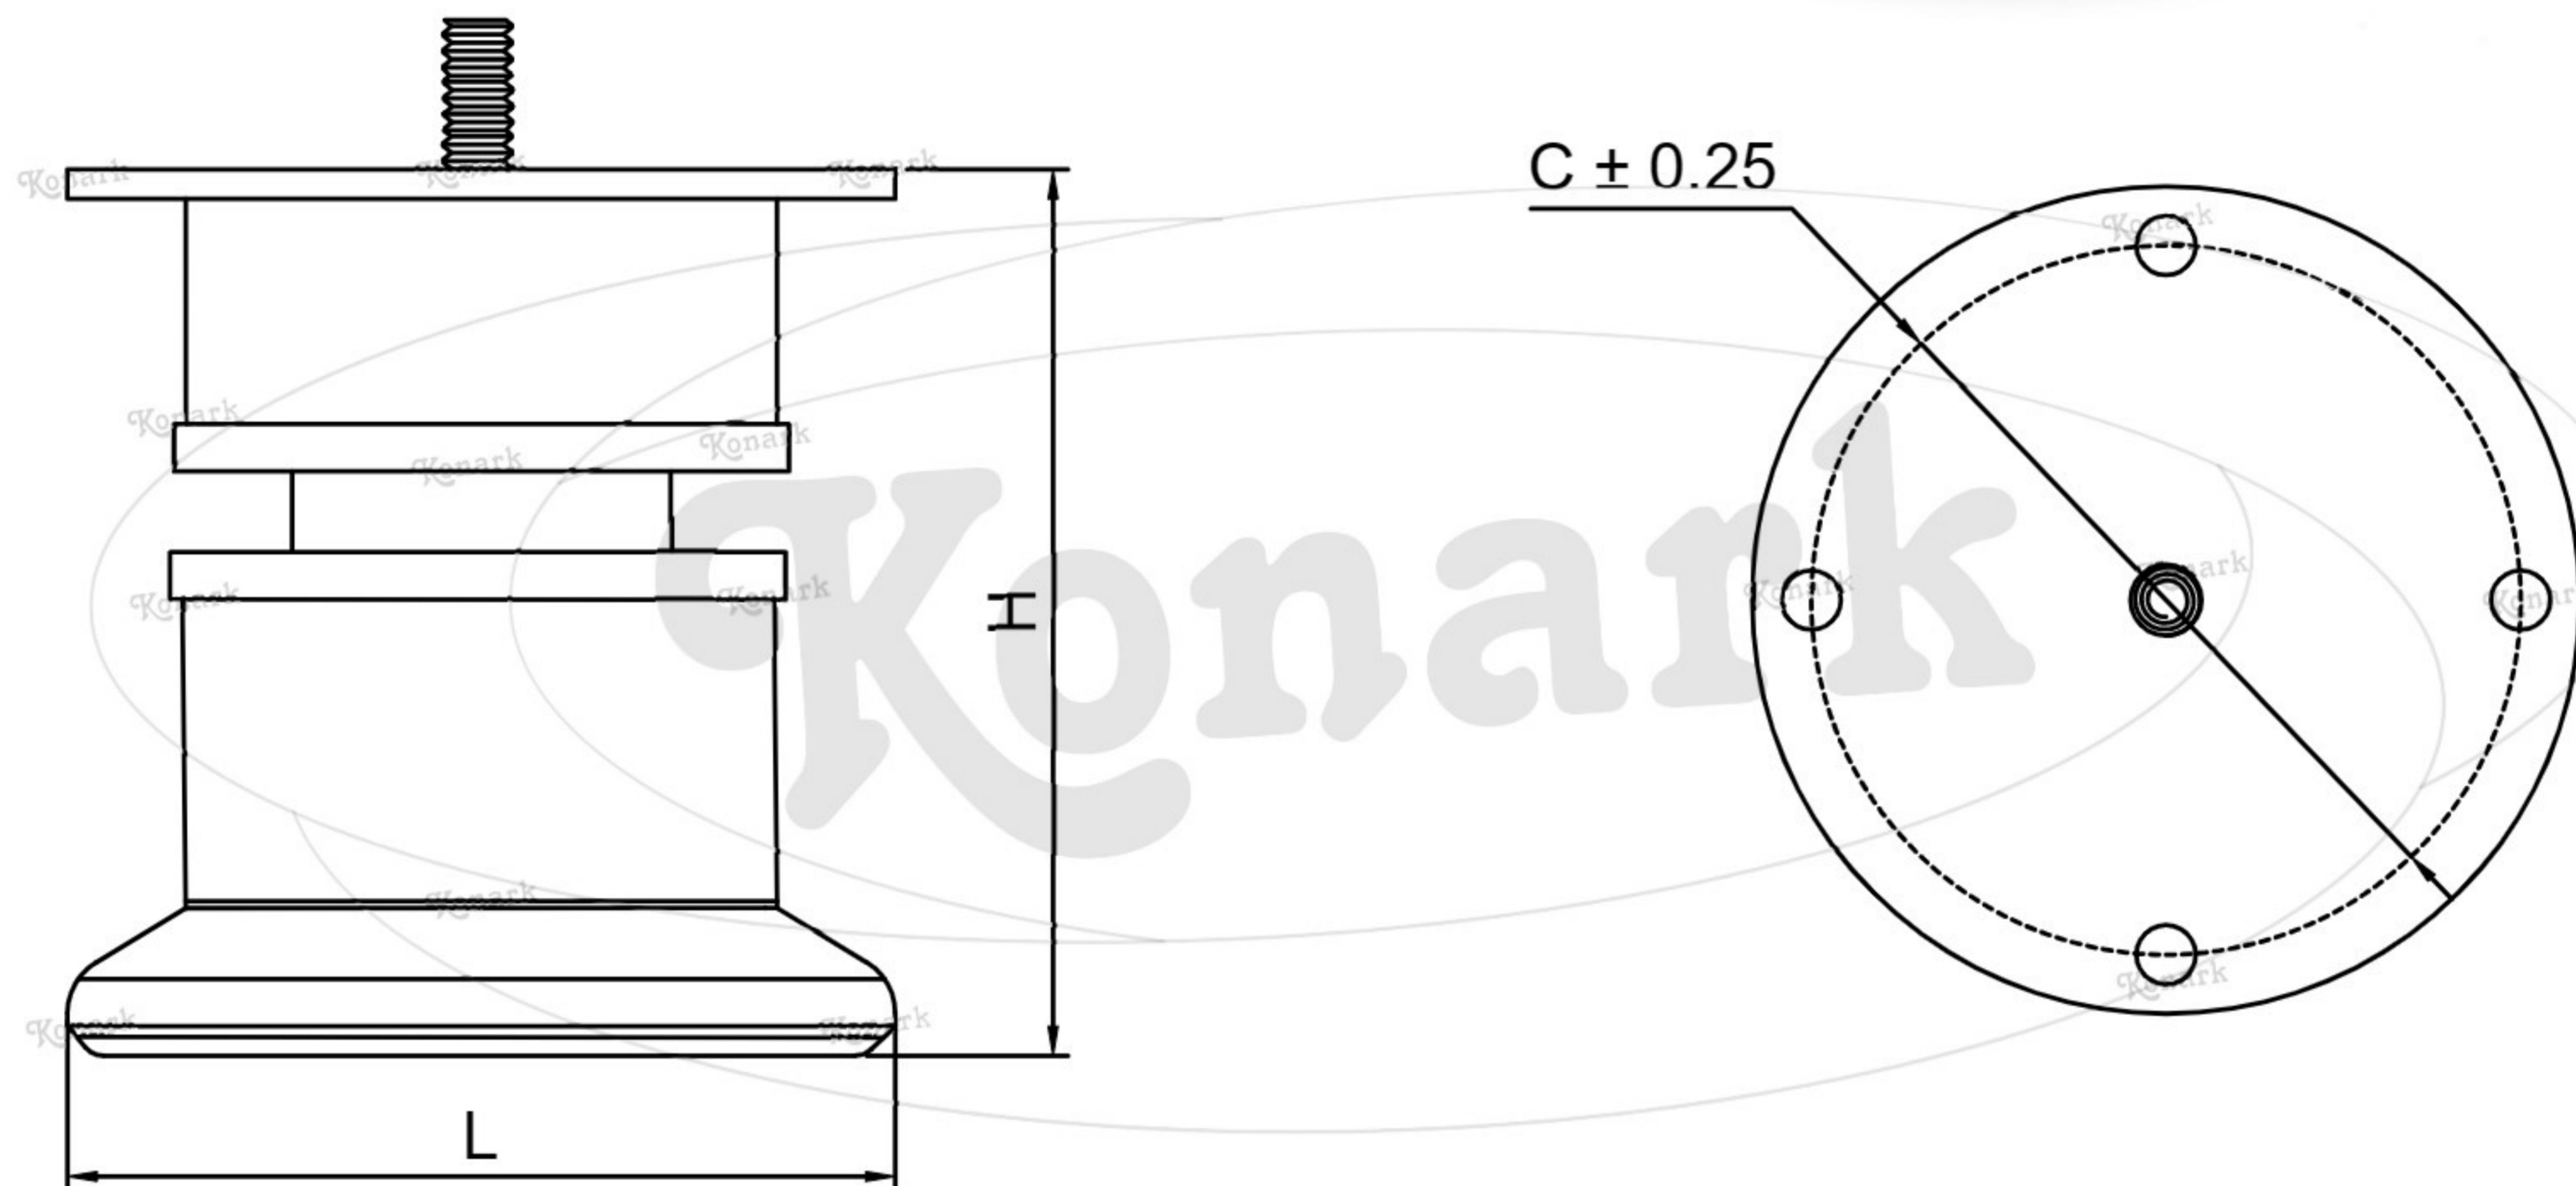

Model : SL-031

Finish	Size	Product Code	H	C
MT CP SP	75mm	SL-031 75	75	60
MC BM RG BA CA	100mm	SL-031 100	100	60
	125mm	SL-031 125	125	60
	150mm	SL-031 150	150	60

FINISH:

MT	CP	SP	MC	BM	RG	BA	CA
							
Matt	Chrome	Satin	Matt Chrome	Black Matt	Rose Gold	Brass Antique	Copper Antique