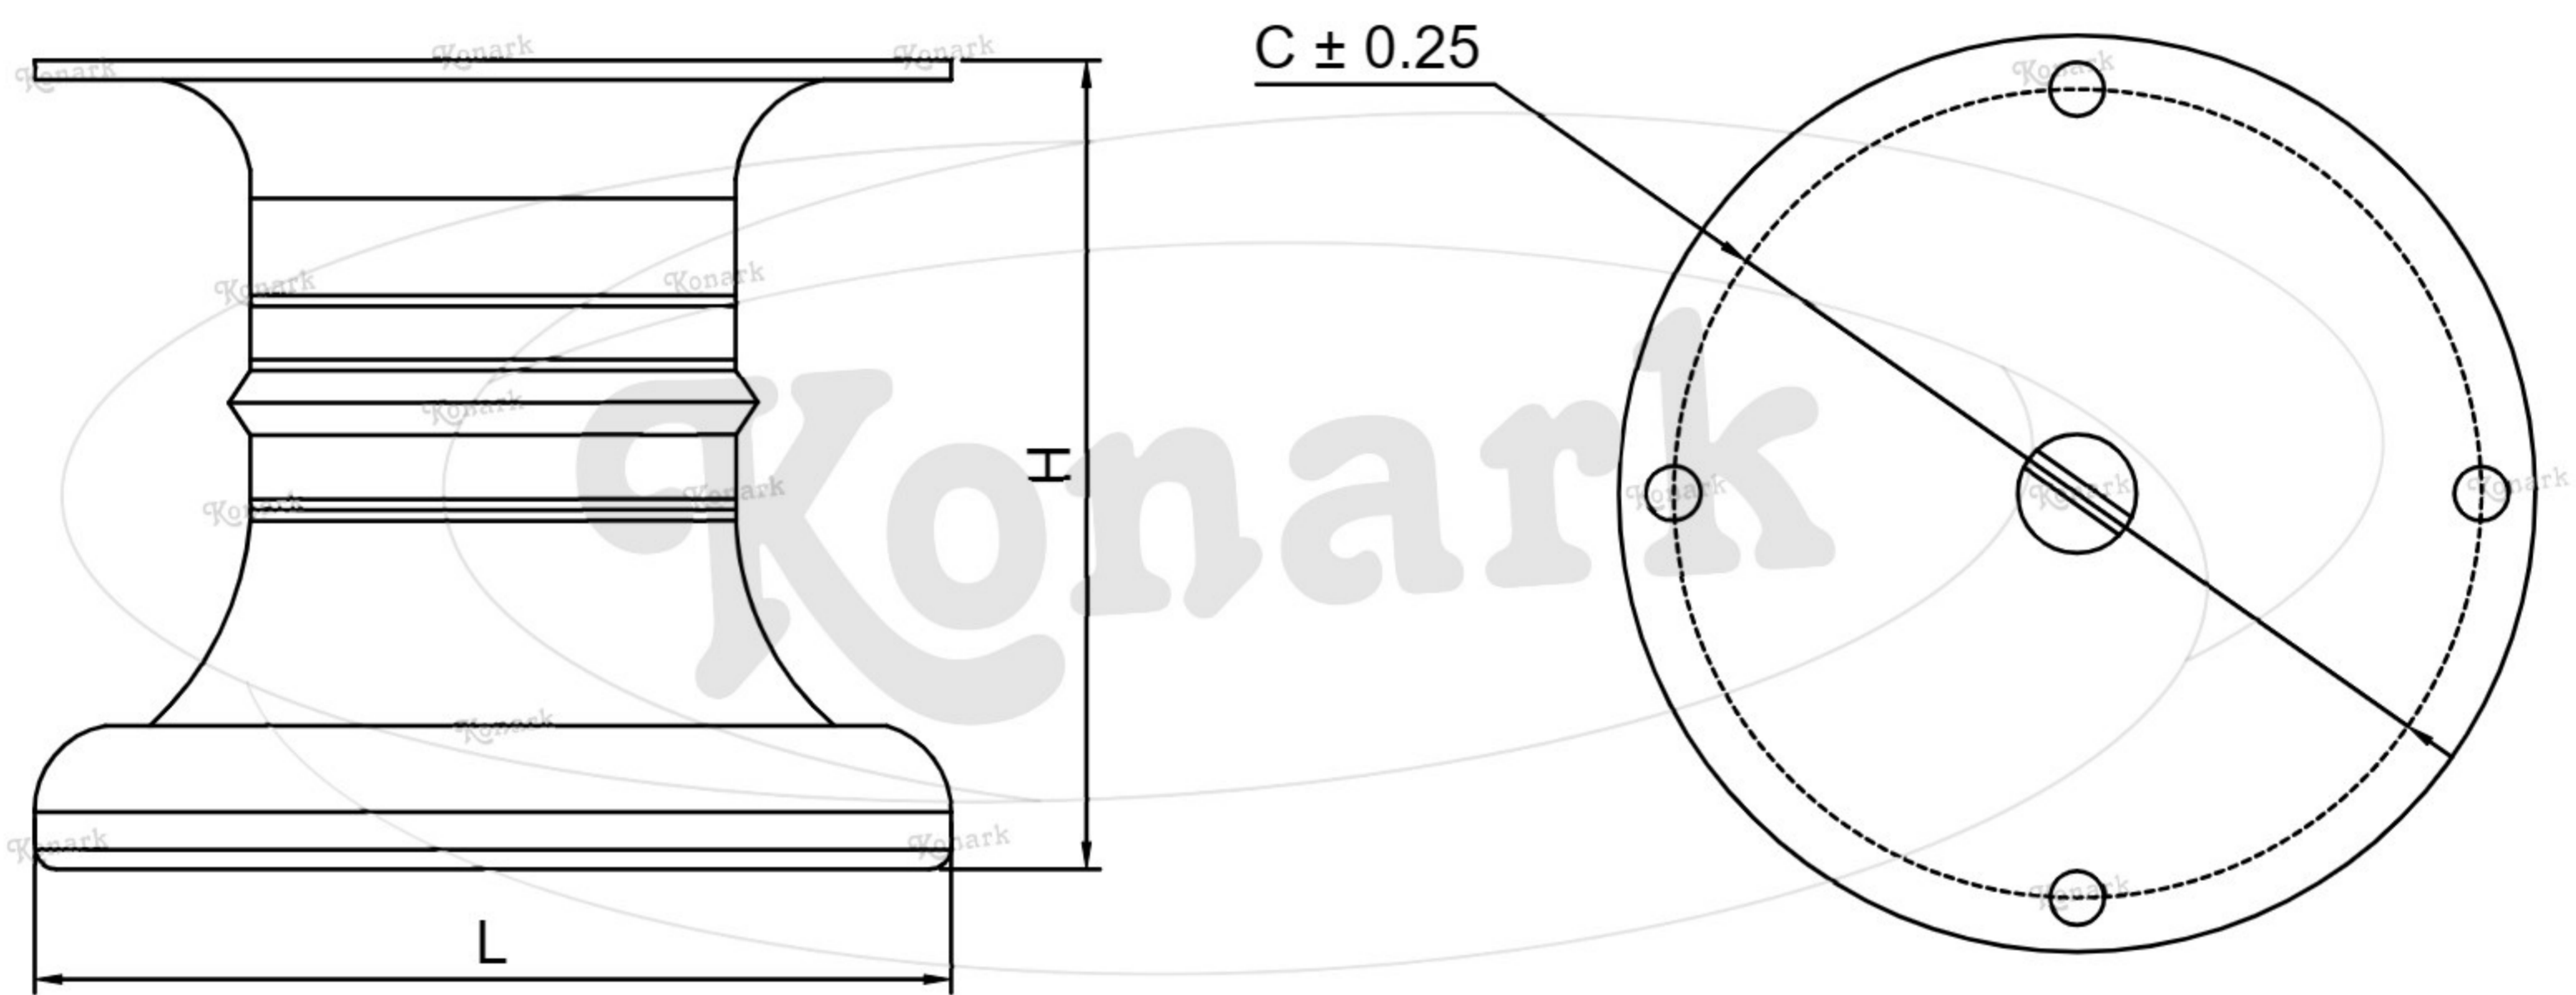

## Model : SL-033

Finish	Size	Product Code	H	C
MT	75mm	SL-033 75	75	75
CP	100mm	SL-033 100	100	75
SP				
MC	125mm	SL-033 125	125	75
BM	150mm	SL-033 150	150	75
RG				
BA				
CA				

**FINISH:**

MT	CP	SP	MC	BM	RG	BA	CA
							
Matt	Chrome	Satin	Matt Chrome	Black Matt	Rose Gold	Brass Antique	Copper Antique