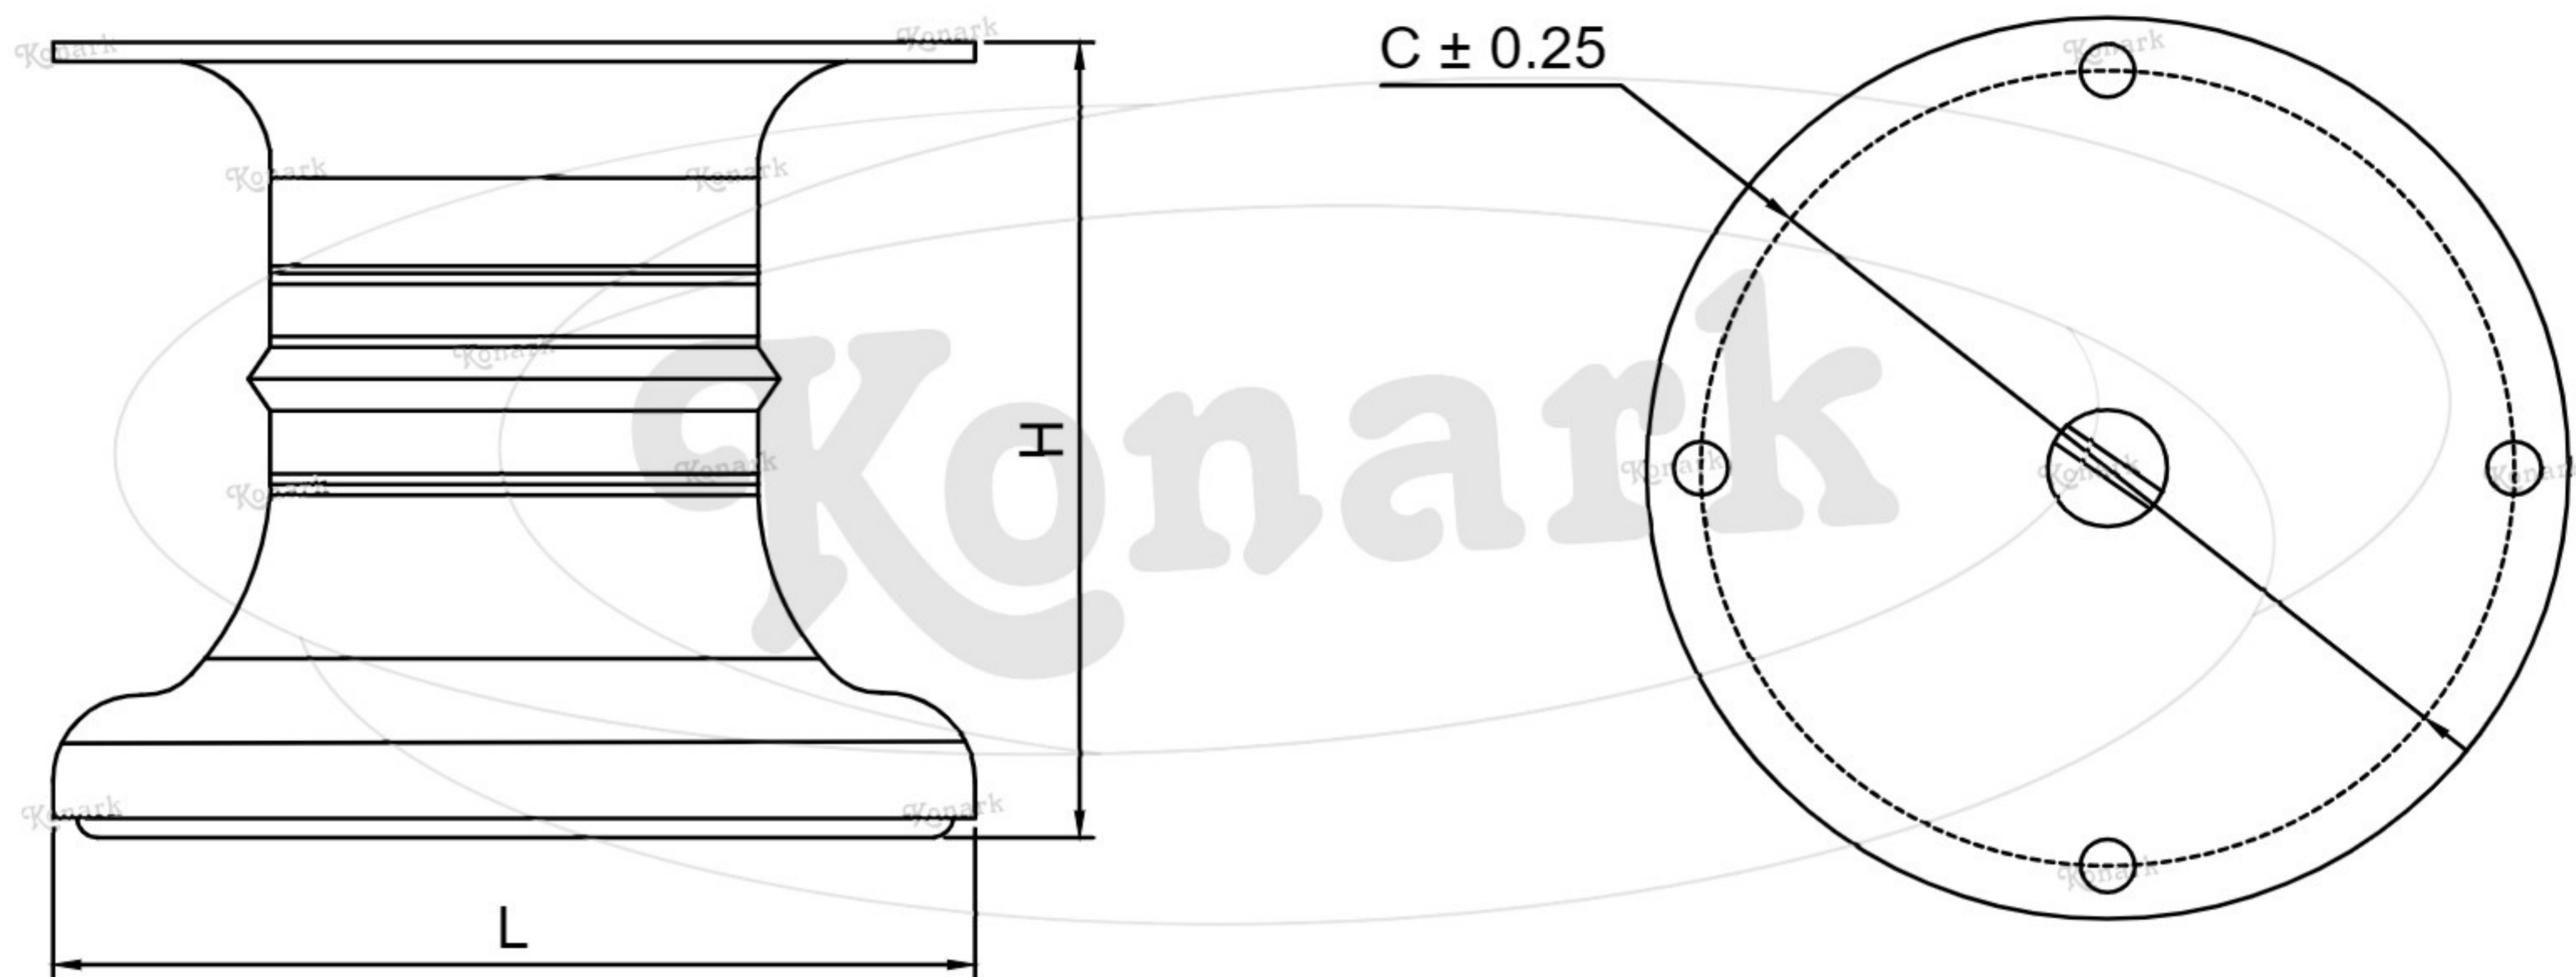

Model : SL-035

Finish	Size	Product Code	H	C
MT	75mm	SL-016 75	75	75
CP				
SP	100mm	SL-016 100	100	75
MC				
BM	125mm	SL-016 125	125	75
RG				
BA				
CA				

FINISH:

MT	CP	SP	MC	BM	RG	BA	CA
							
Matt	Chrome	Satin	Matt Chrome	Black Matt	Rose Gold	Brass Antique	Copper Antique