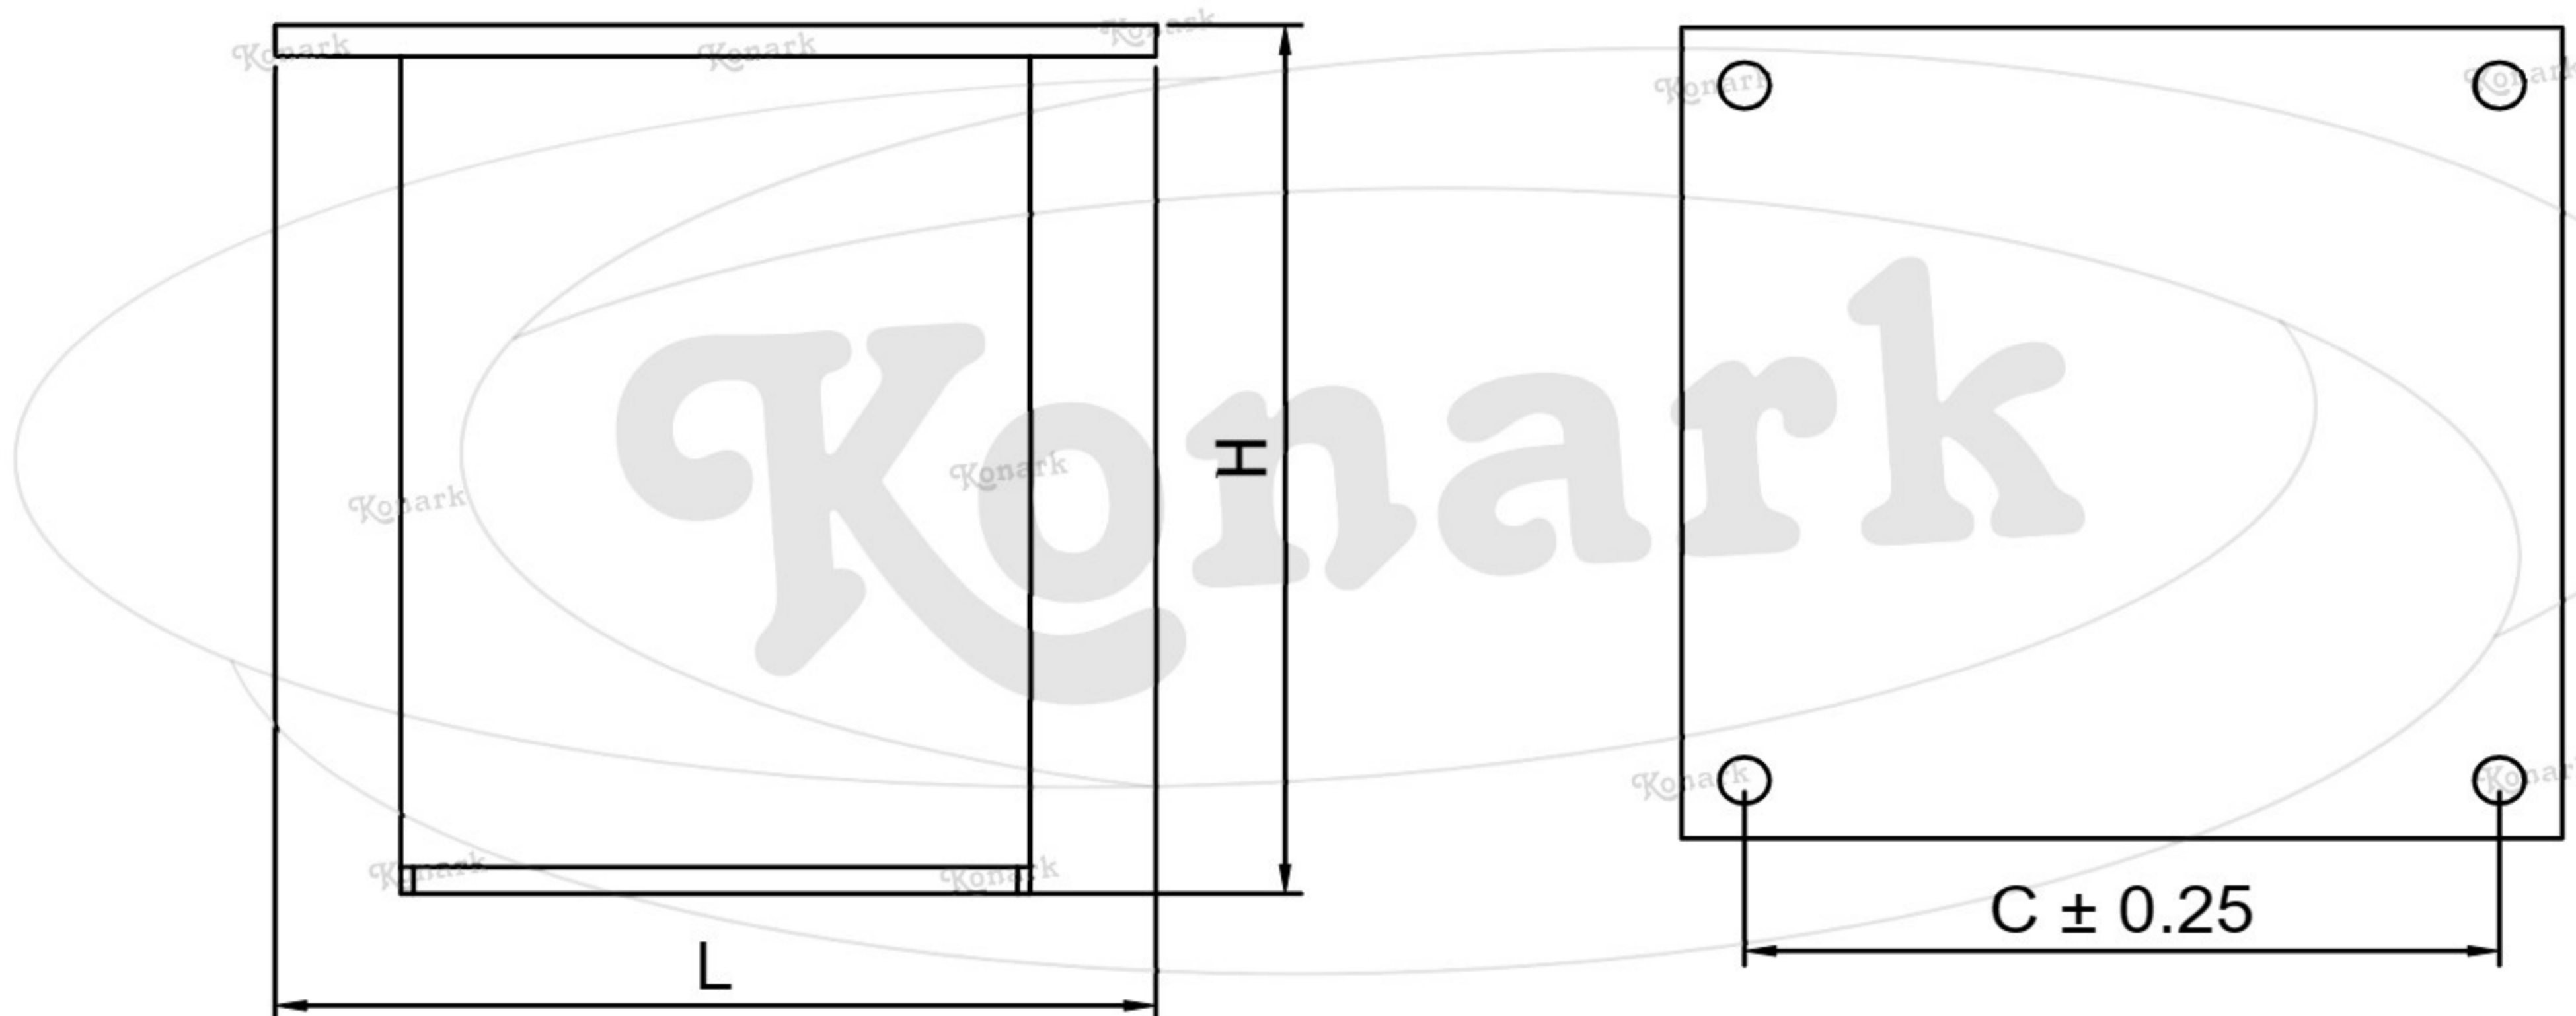

Model : SL-037

Finish	Size	Product Code	H	C
MT	50mm	SL-037 50	50	60
CP				
SP	75mm	SL-037 75	75	60
MC				
BM	100mm	SL-037 100	100	60
RG				
BA	150mm	SL-037 150	150	60
CA				

FINISH:

MT	CP	SP	MC	BM	RG	BA	CA
							
Matt	Chrome	Satin	Matt Chrome	Black Matt	Rose Gold	Brass Antique	Copper Antique