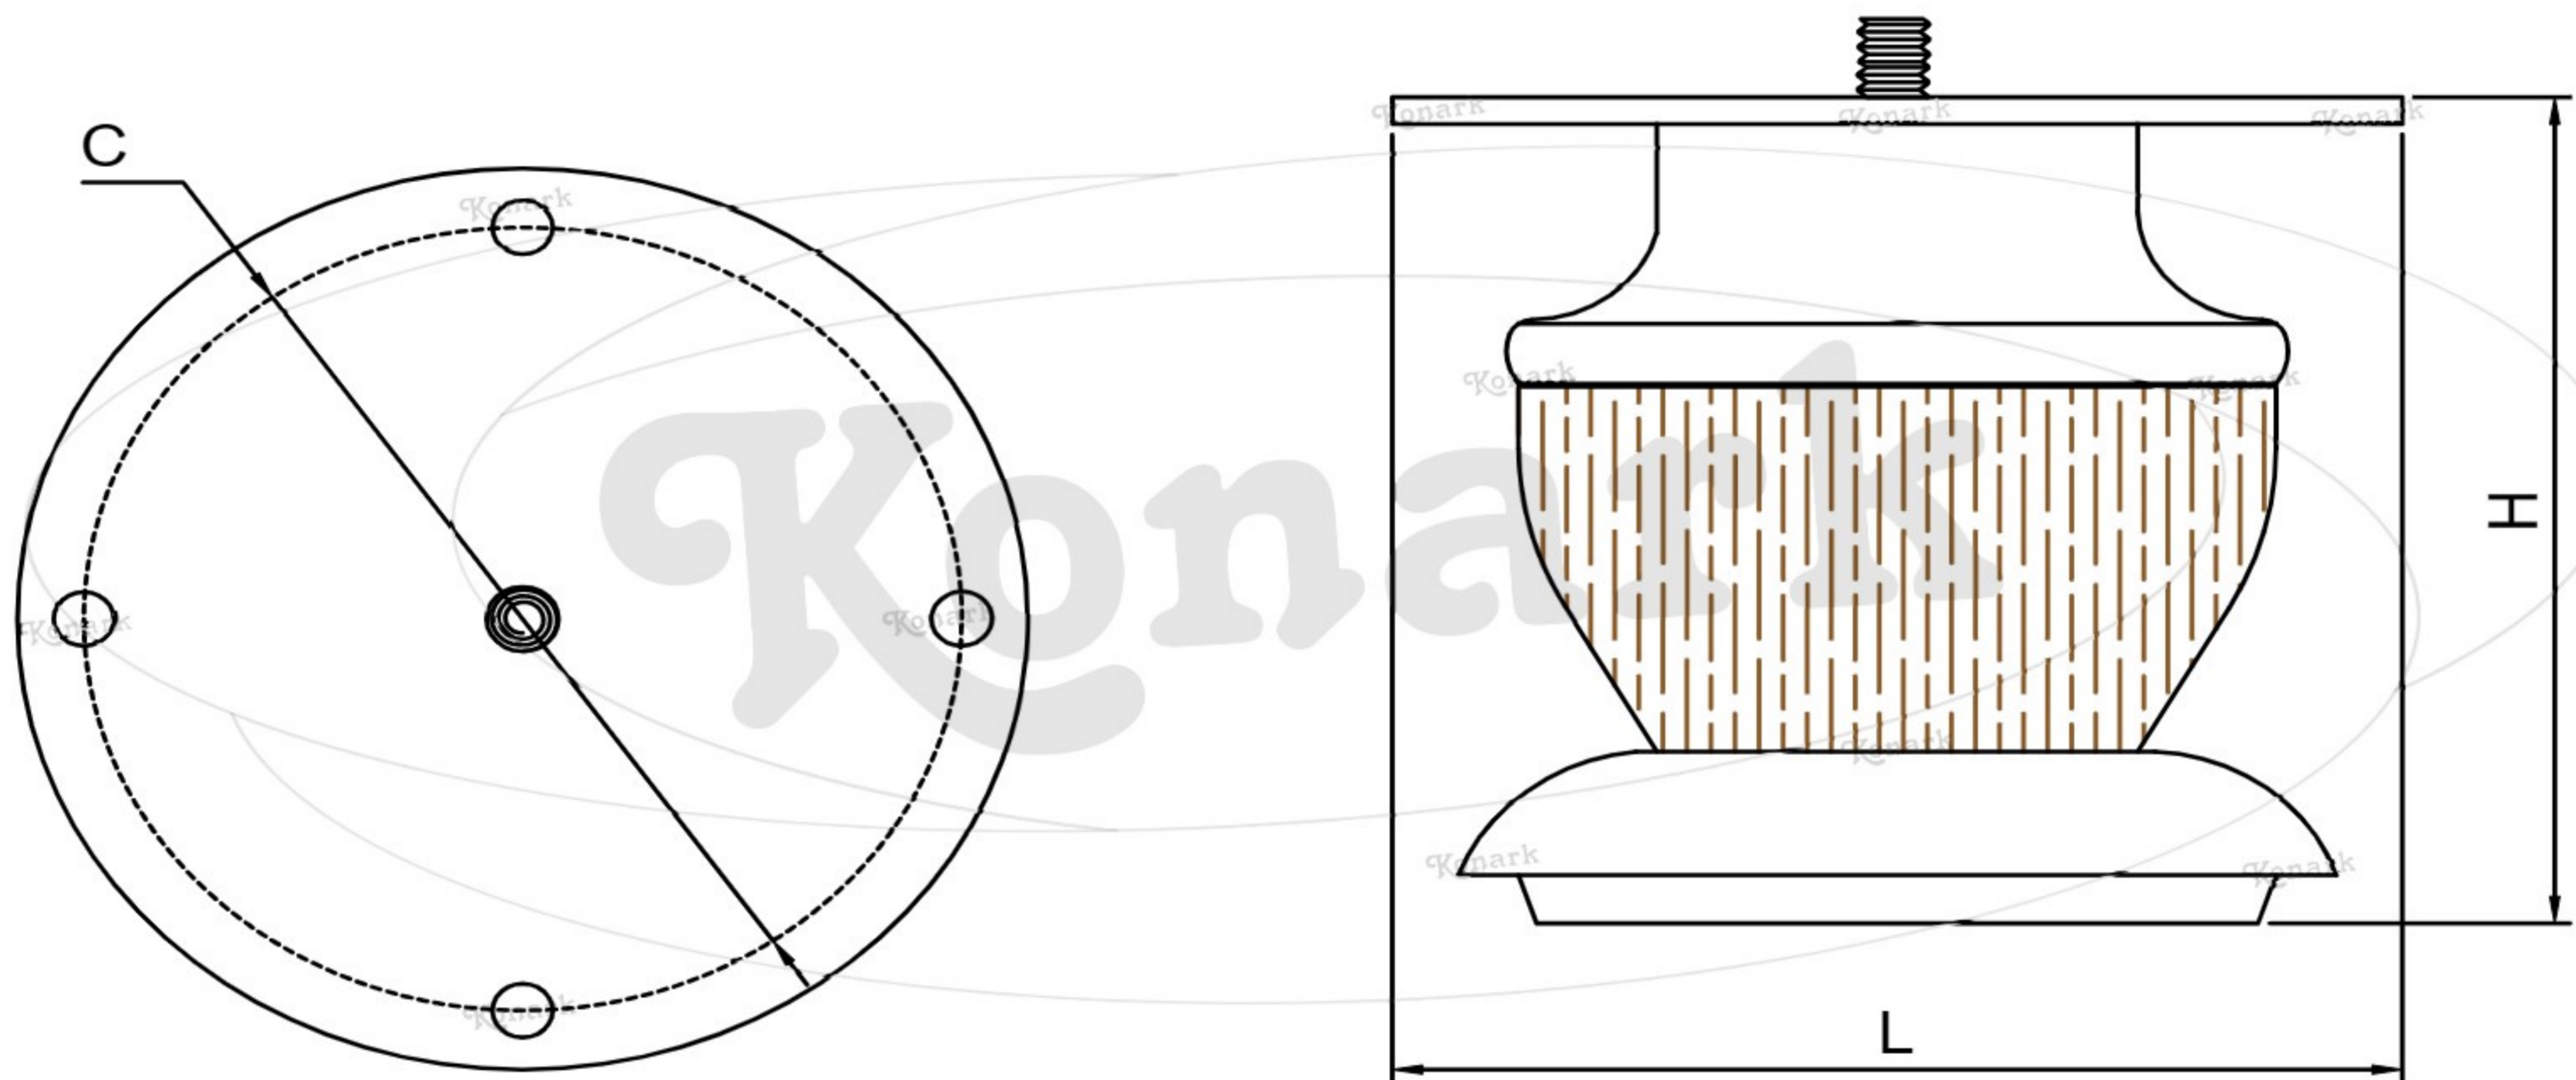

Model : SL-004

Finish	Size	Product Code	H	C
MT	75mm	SL-004 75	75	73
CP	100mm	SL-004 100	100	73
SP				
MC	125mm	SL-004 125	125	73
BM				
RG	150mm	SL-004 150	150	73
BA				
CA				

FINISH:

MT	CP	SP	MC	BM	RG	BA	CA
							
Matt	Chrome	Satin	Matt Chrome	Black Matt	Rose Gold	Brass Antique	Copper Antique