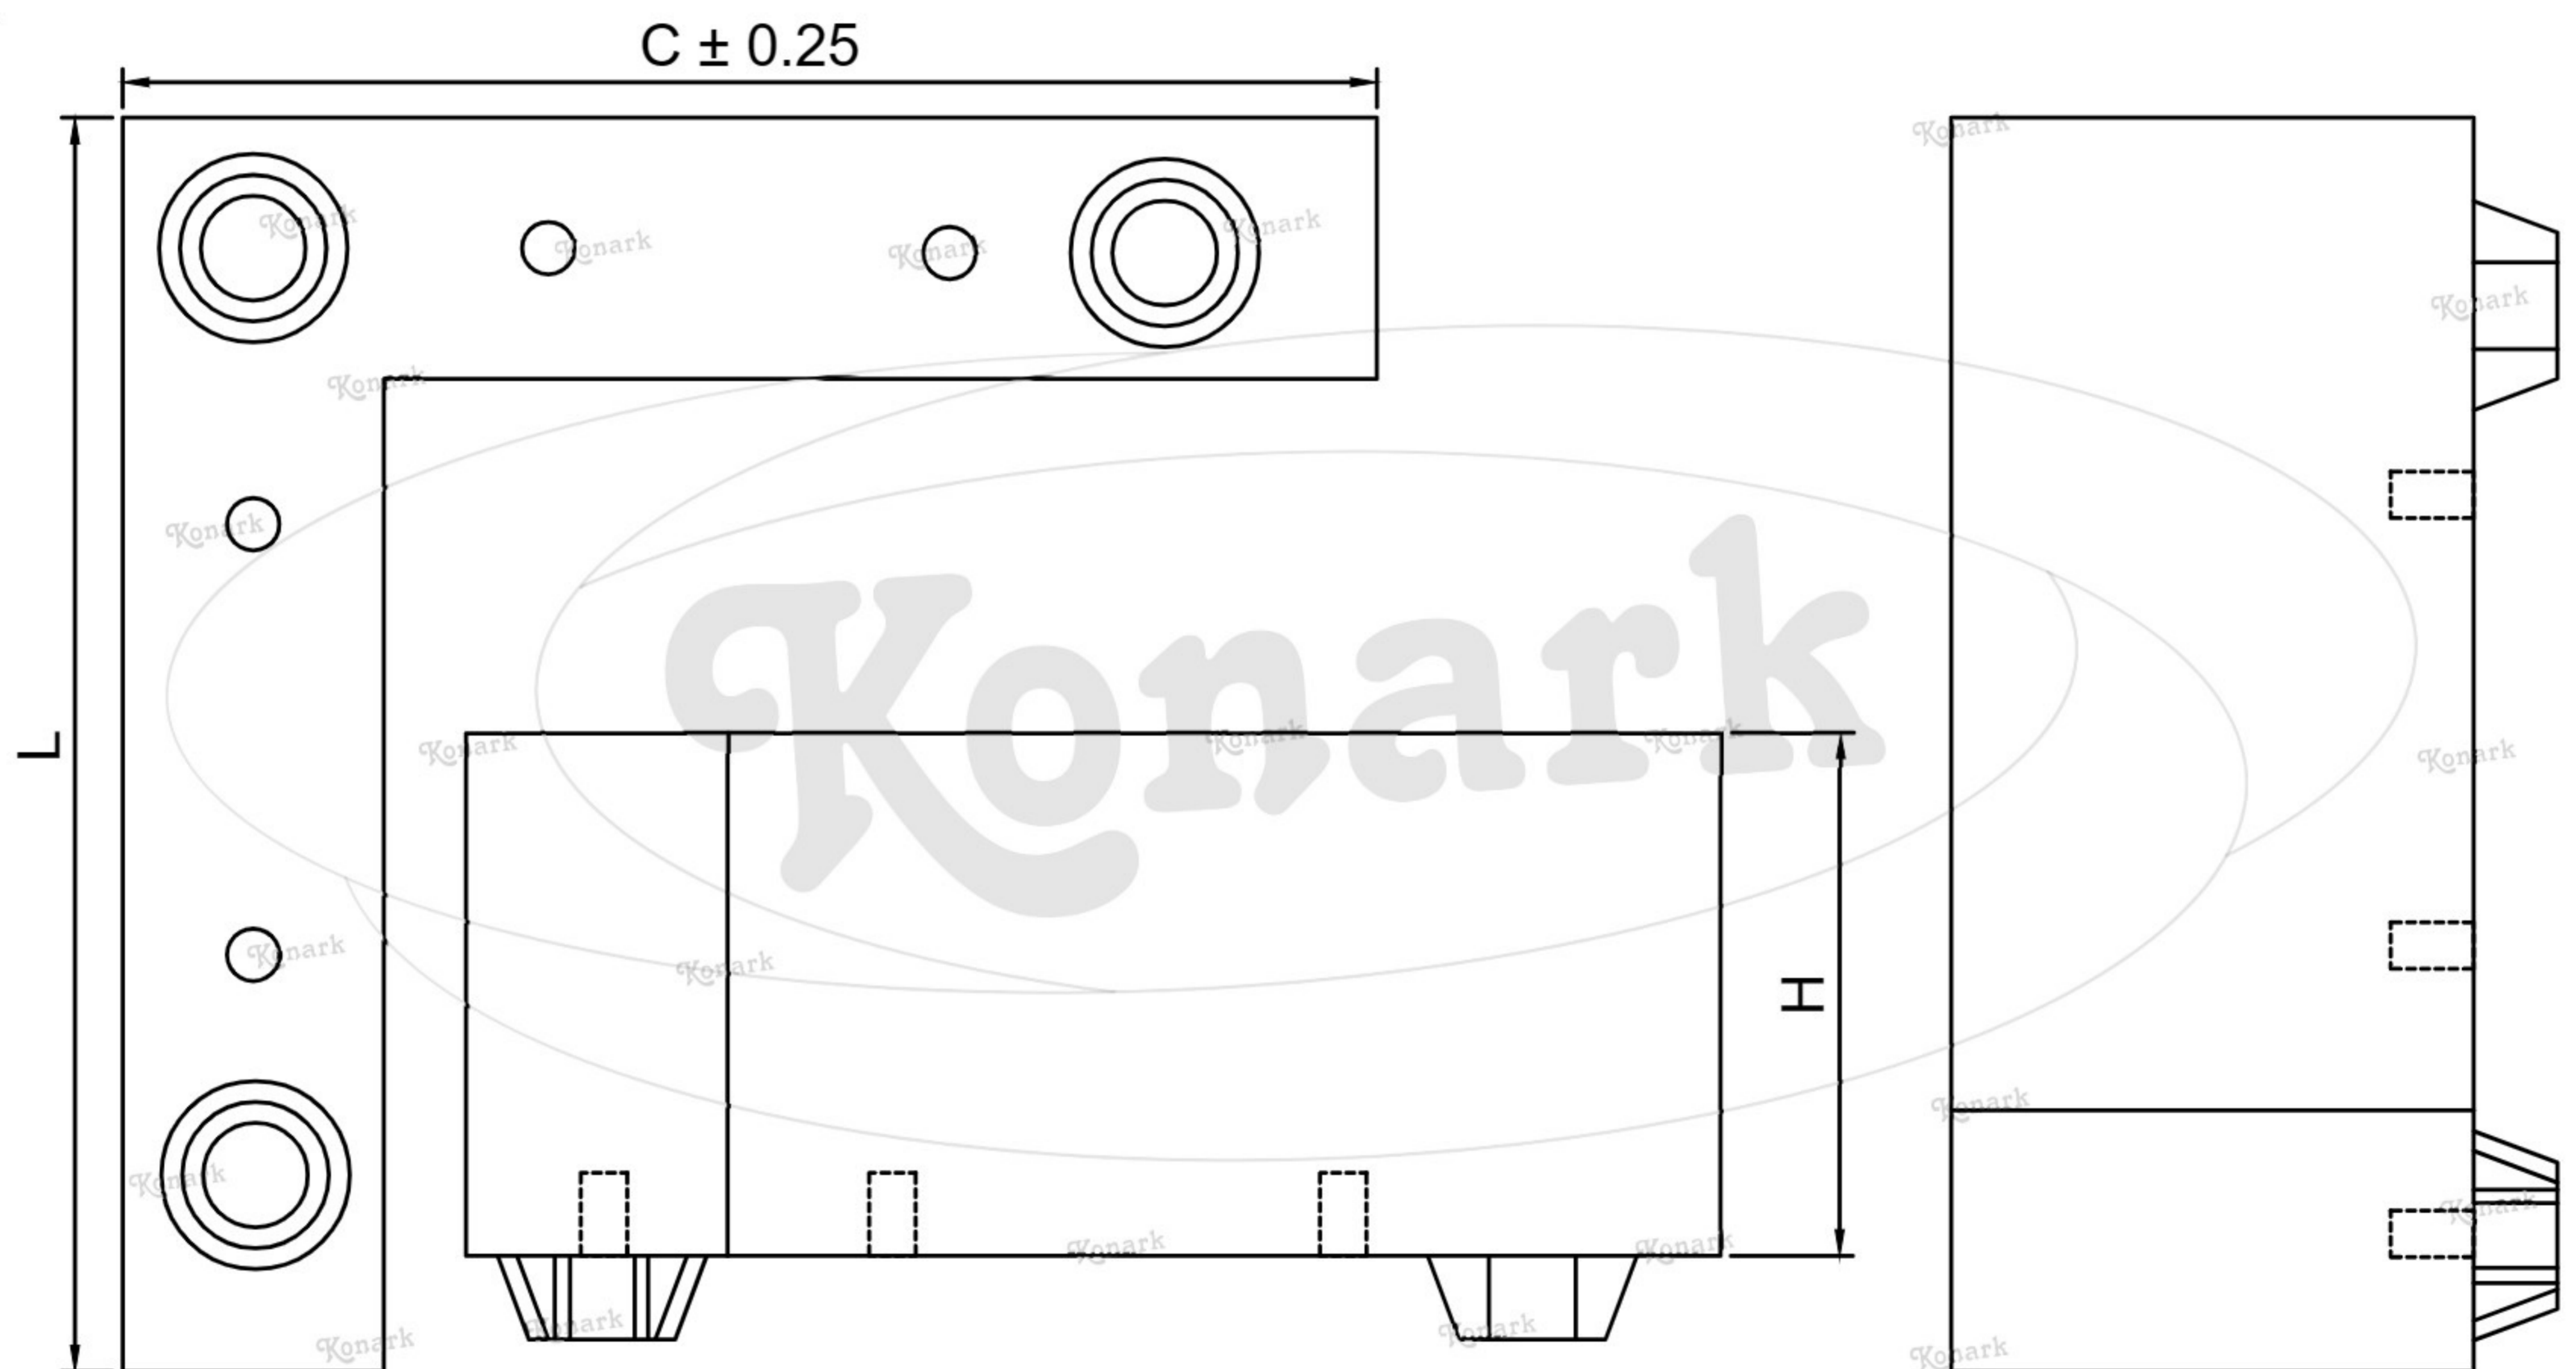

Model : SL-041

Finish	Size	Product Code	C
MT	120mm	SL-041 120	120
CP			
SP			
MC			
BM			
RG			
BA			
CA			

FINISH:	MT	CP	SP	MC	BM	RG	BA	CA
								
	Matt	Chrome	Satin	Matt Chrome	Black Matt	Rose Gold	Brass Antique	Copper Antique
	[★ Best Sellers.]							