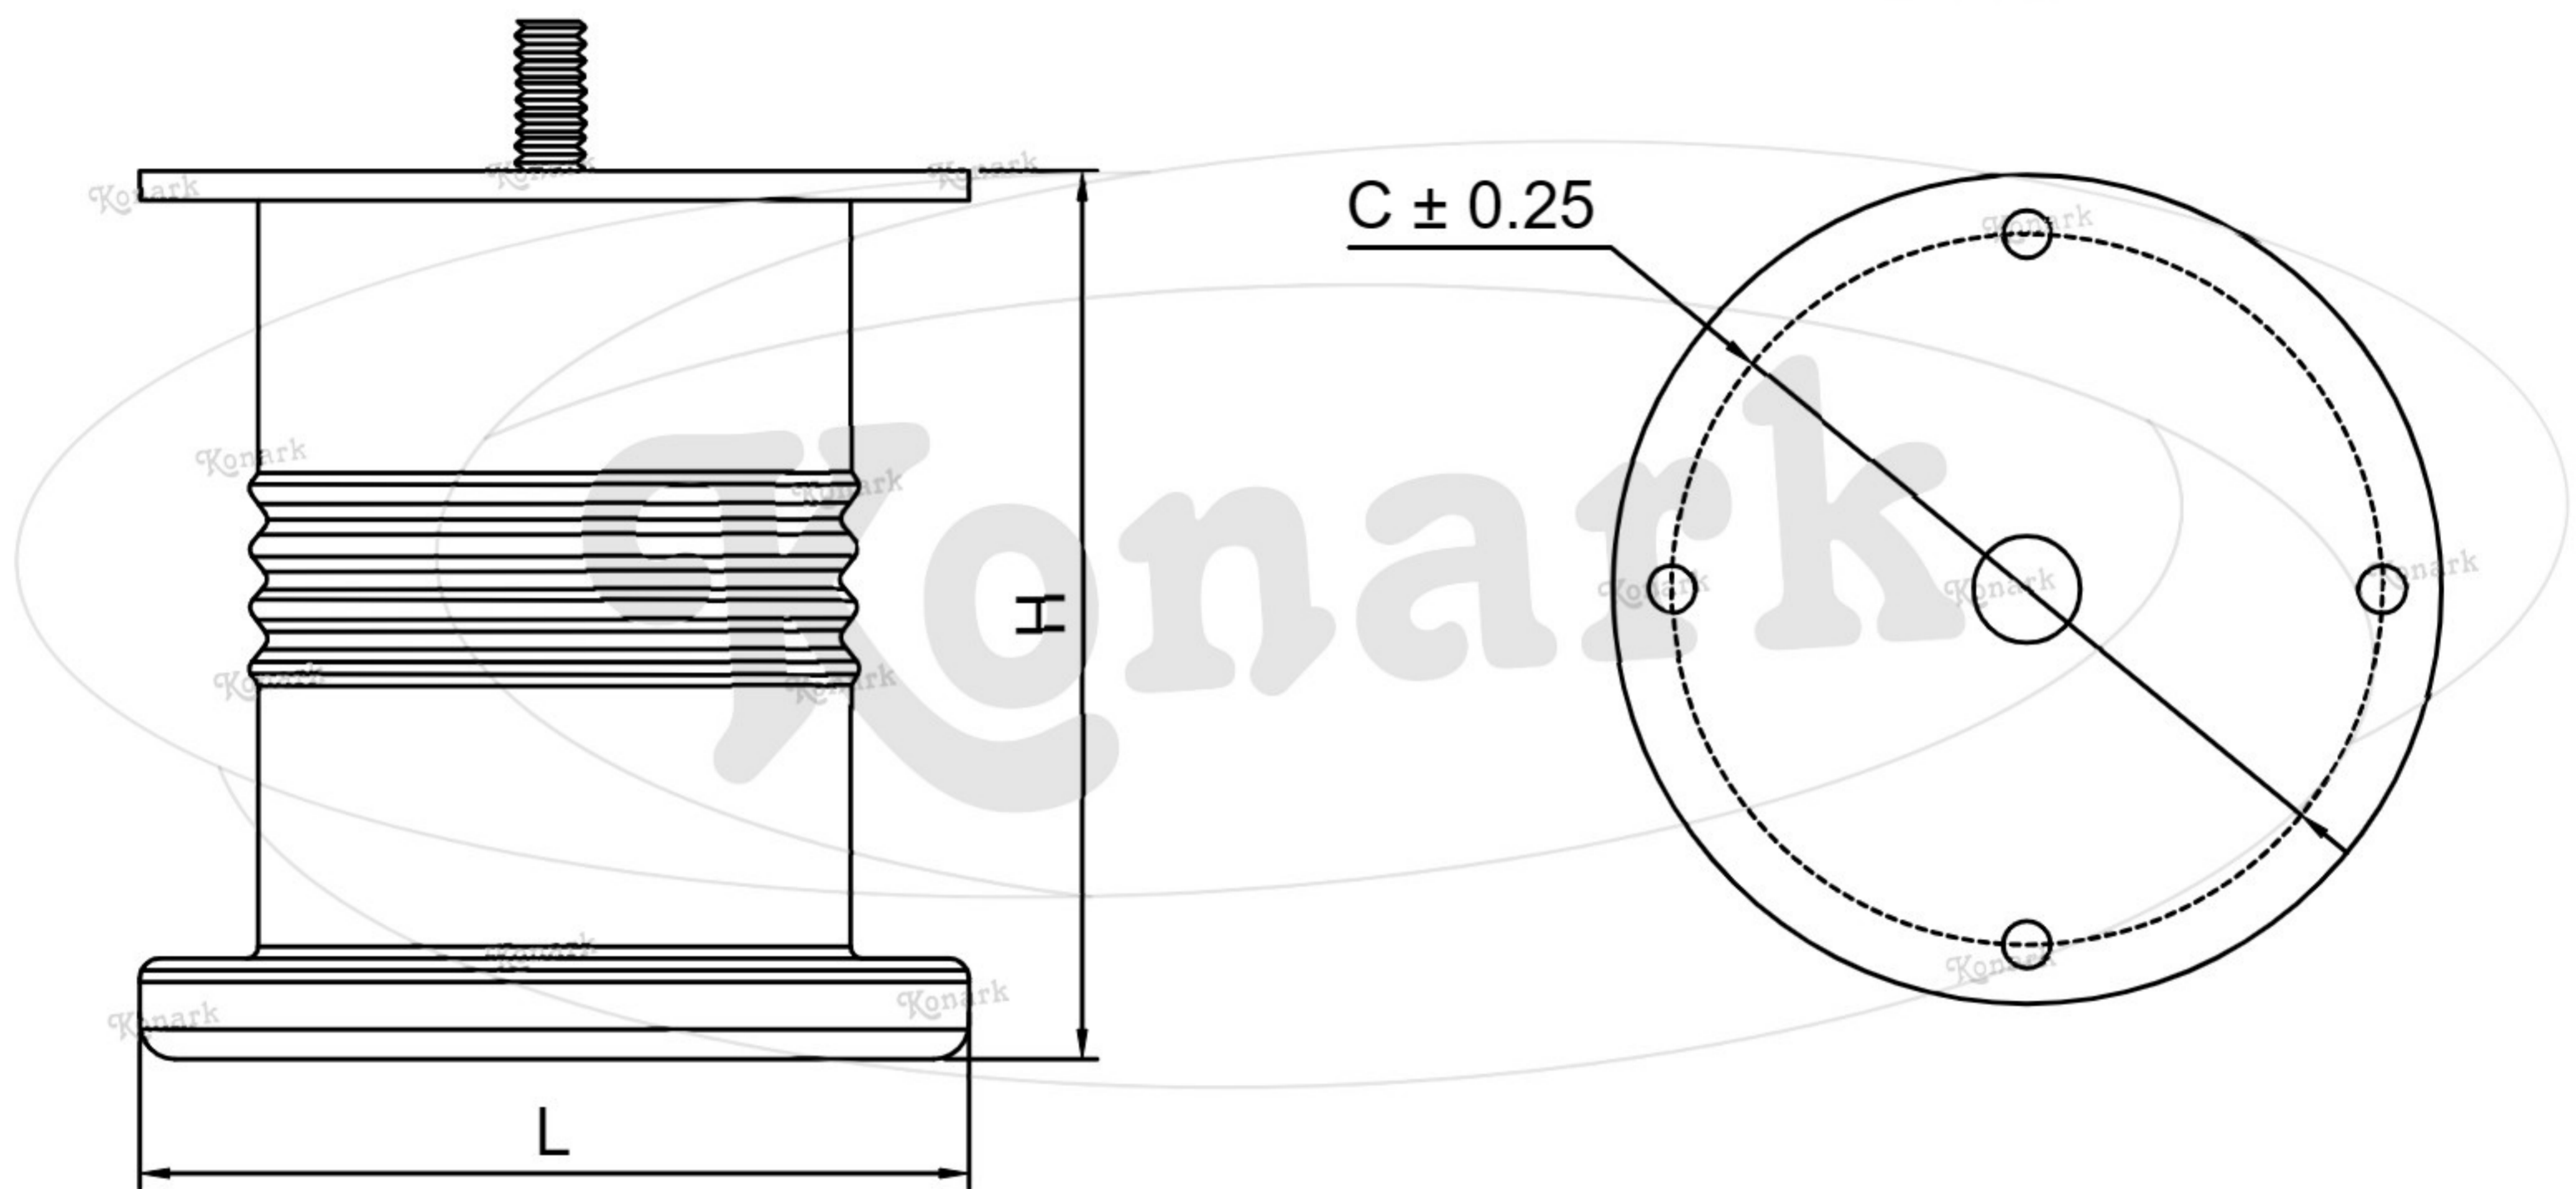

Model : SL-043

| Finish | Size | Product Code | H | C |
|--------|-------|--------------|-----|----|
| MT | 75mm | SL-043 75 | 75 | 60 |
| CP | | | | |
| SP | 100mm | SL-043 100 | 100 | 60 |
| MC | | | | |
| BM | | | | |
| RG | 150mm | SL-043 150 | 150 | 60 |
| BA | | | | |
| CA | | | | |